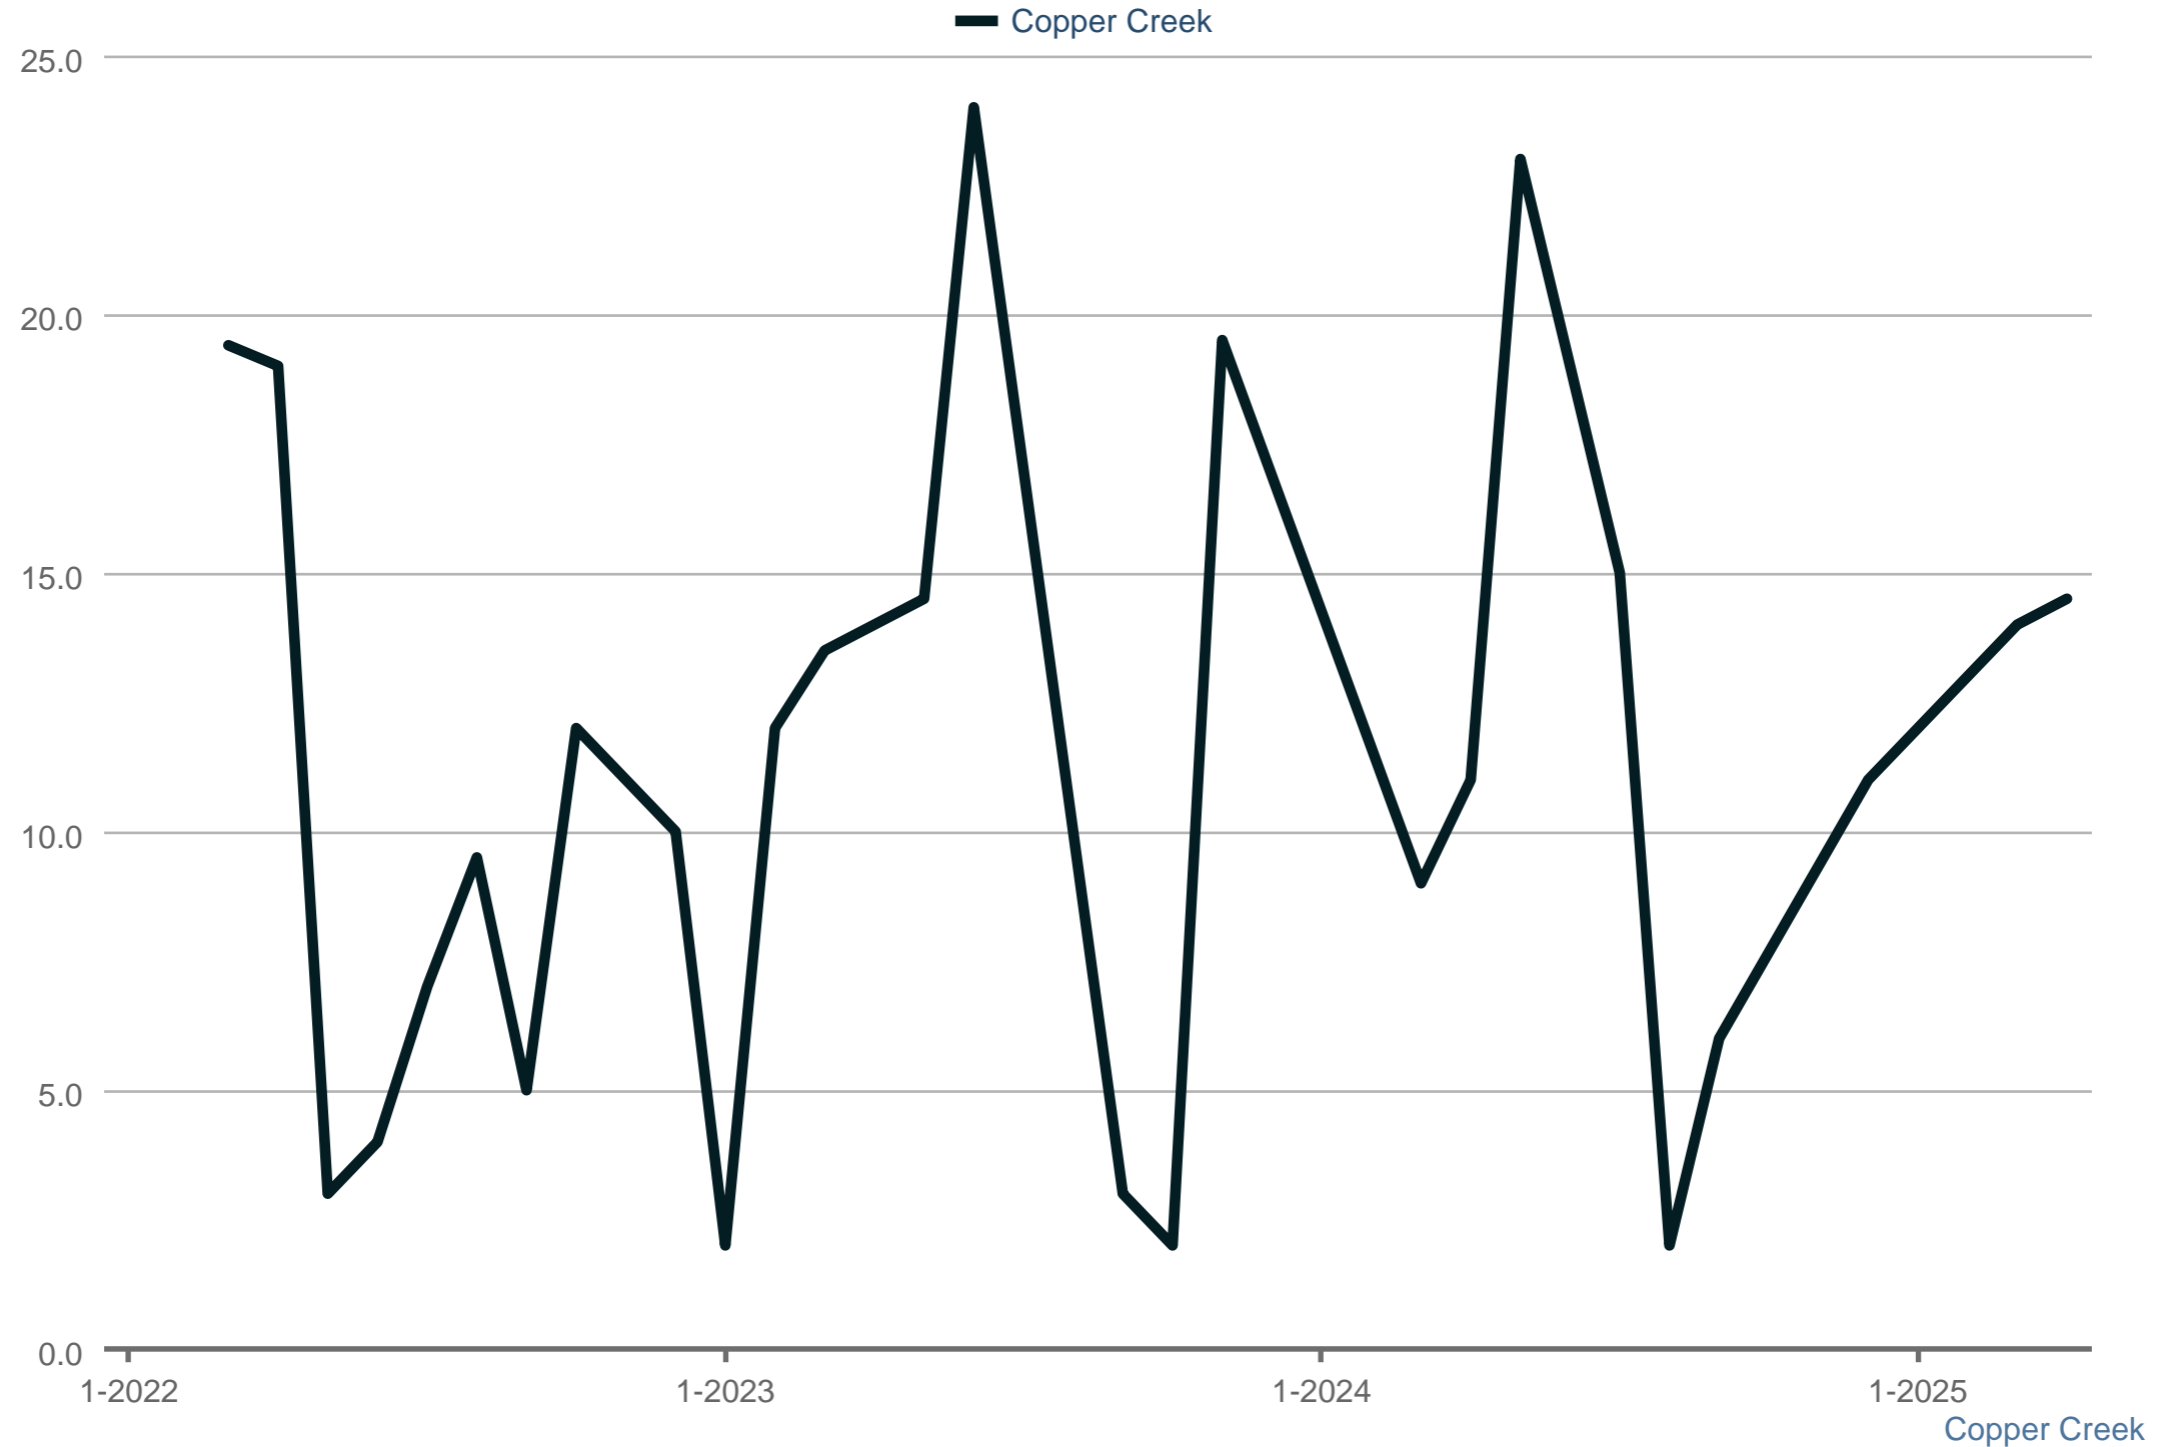

### Average Showings to Pending

Each data point is one month of activity. Data is from May 17, 2025.