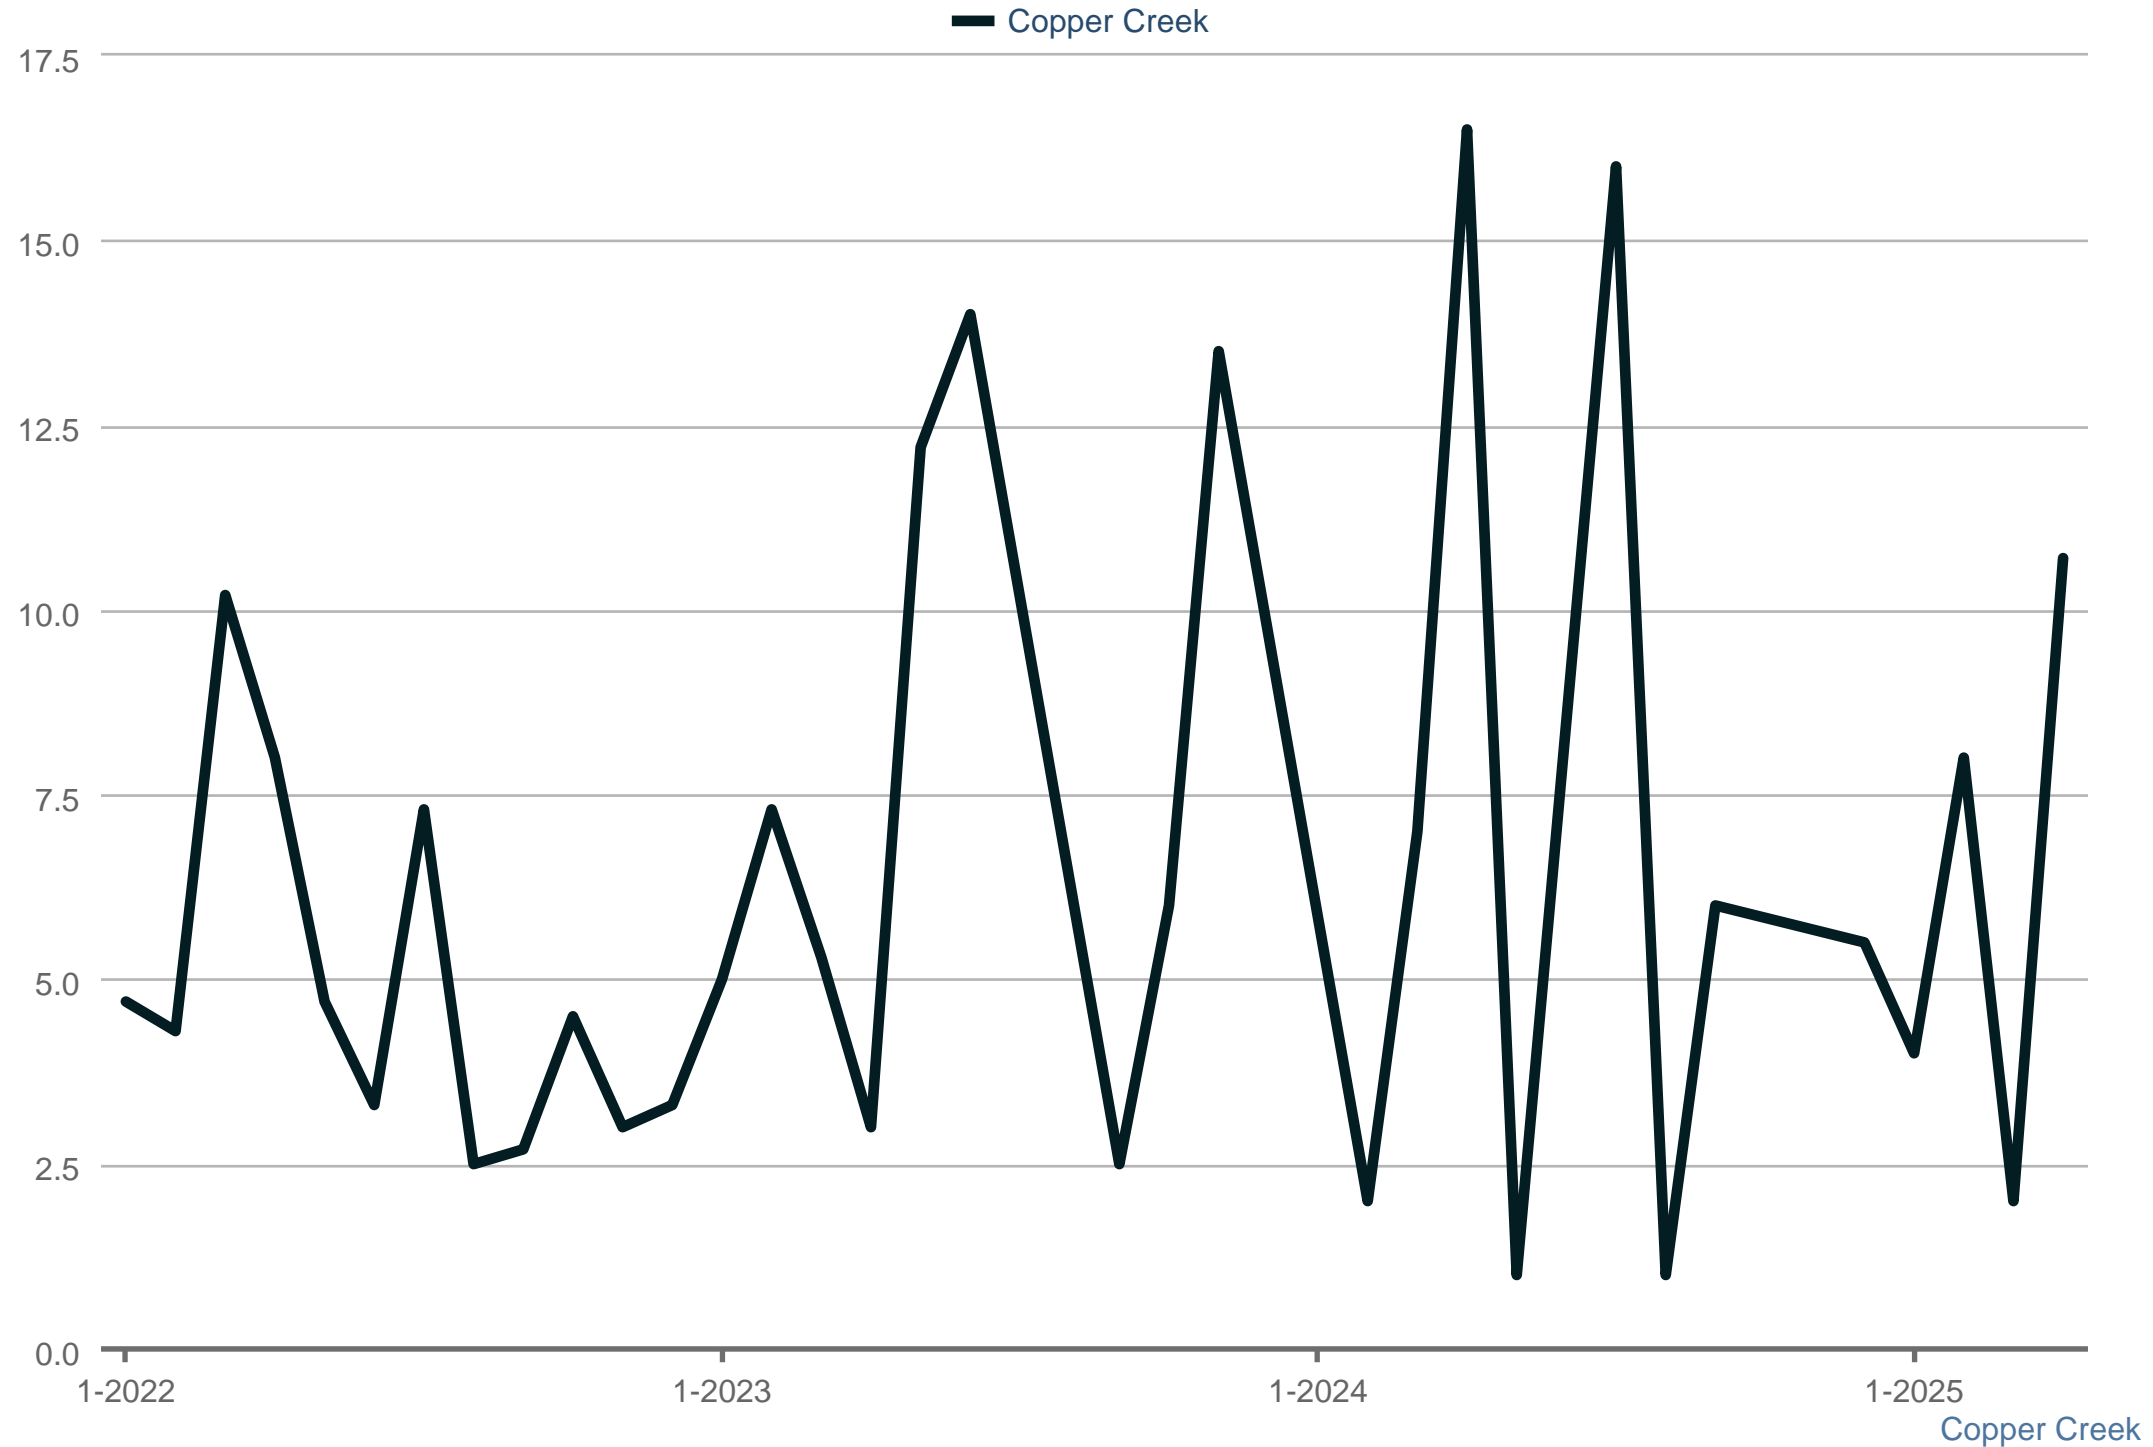

Showings Per Listing

Each data point is one month of activity. Data is from May 17, 2025.