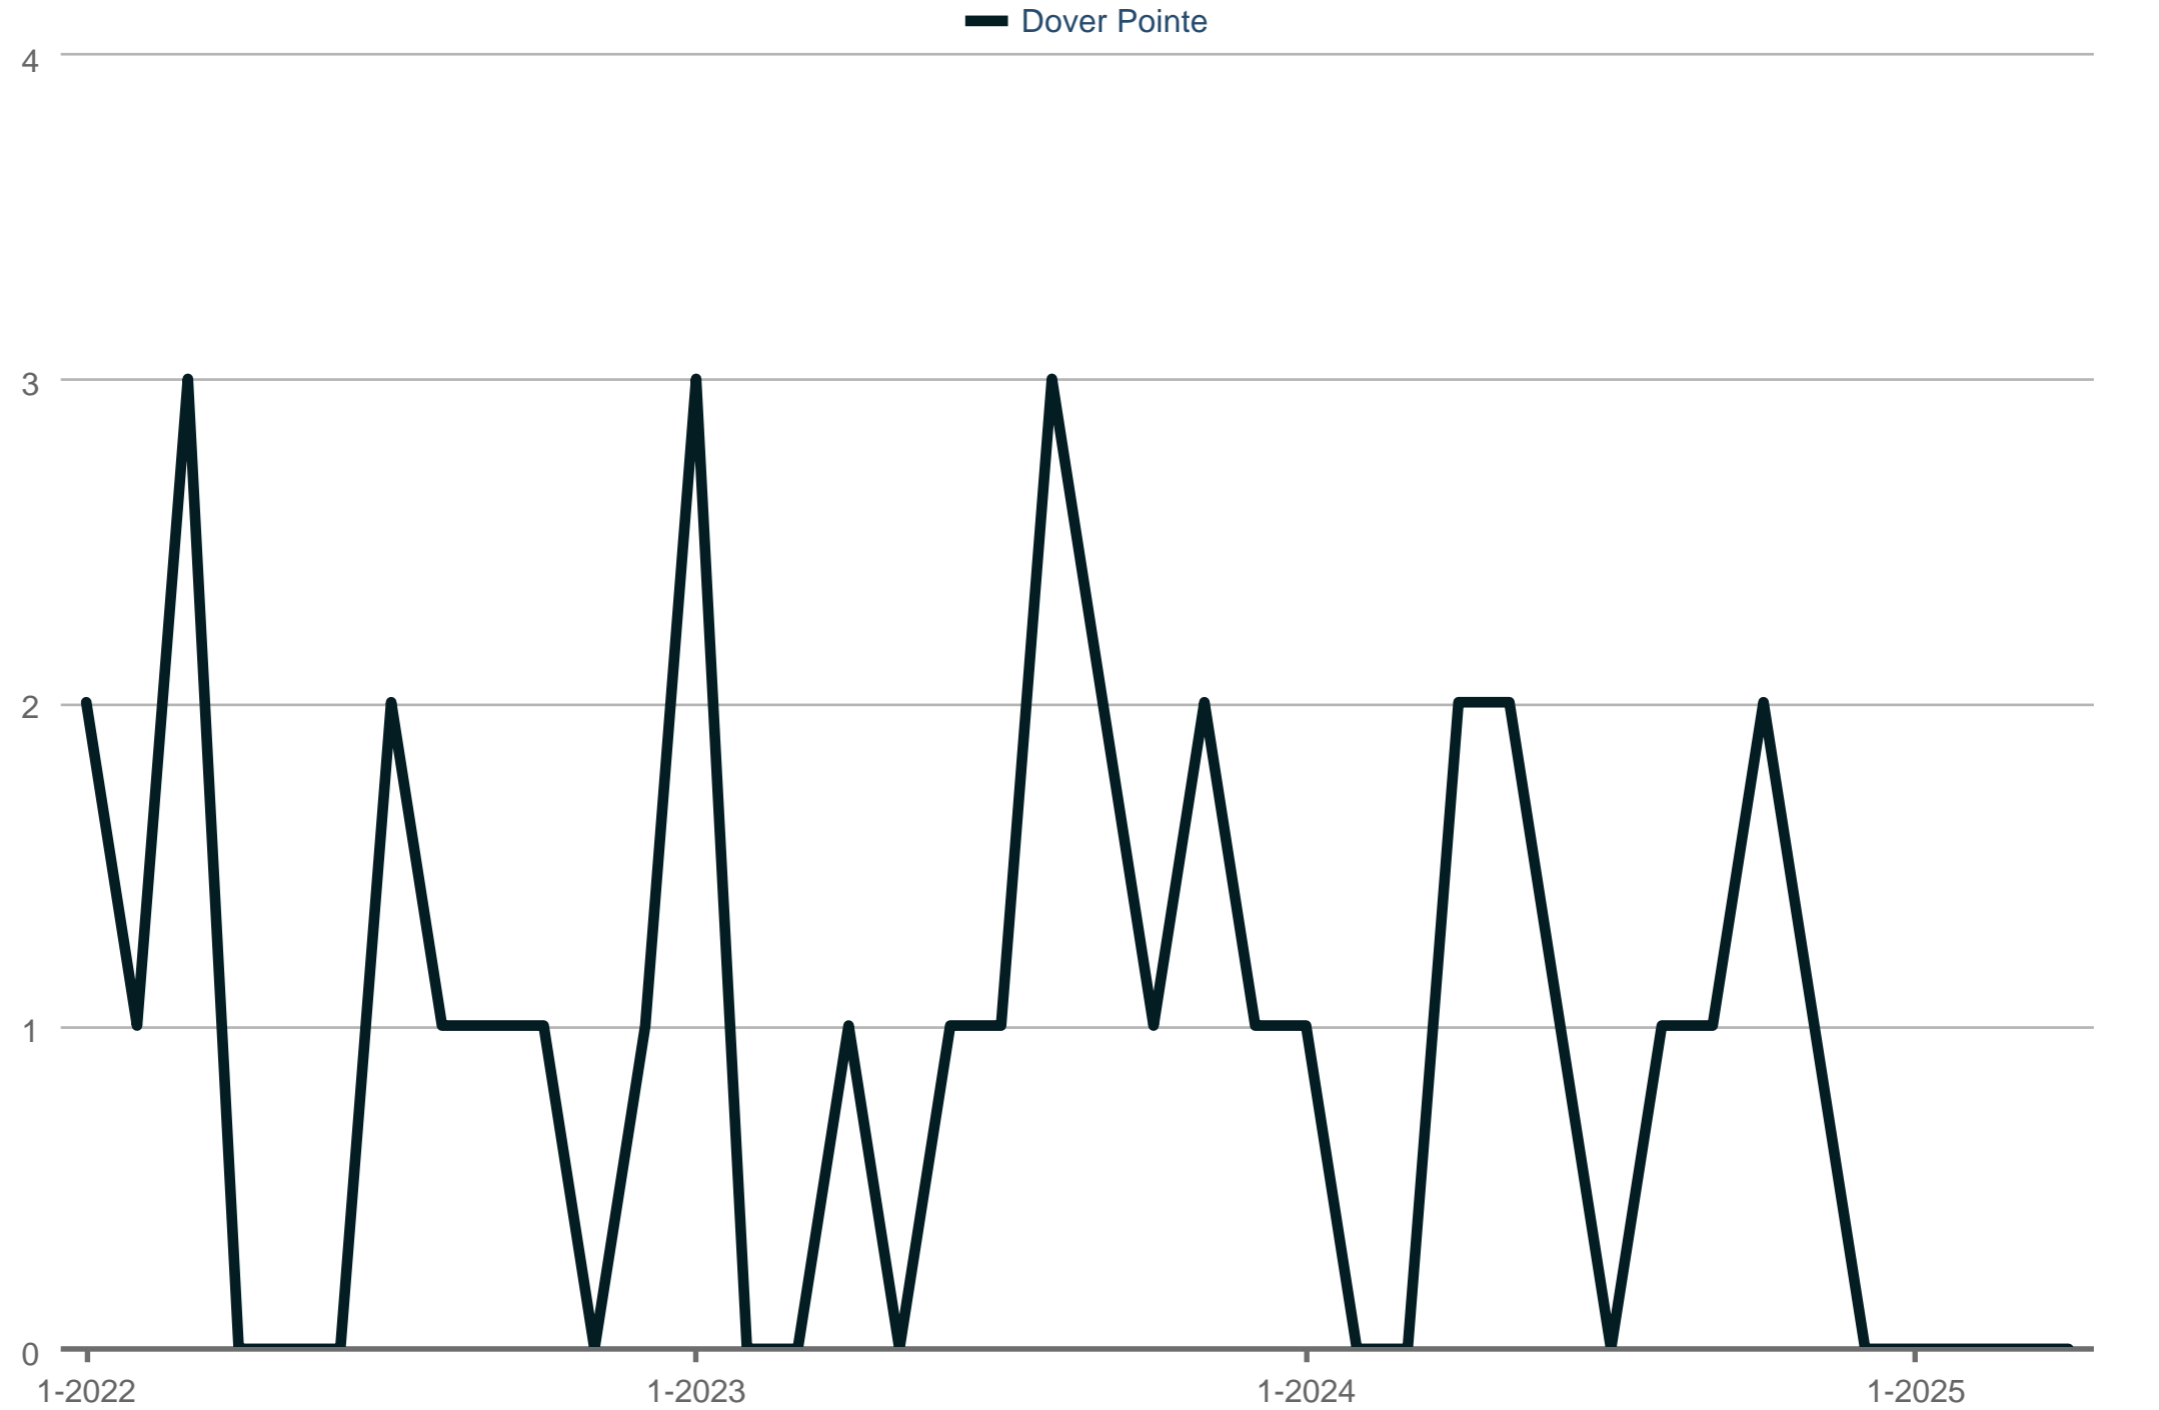

Closed Sales

Dover Pointe

Each data point is one month of activity. Data is from May 17, 2025.