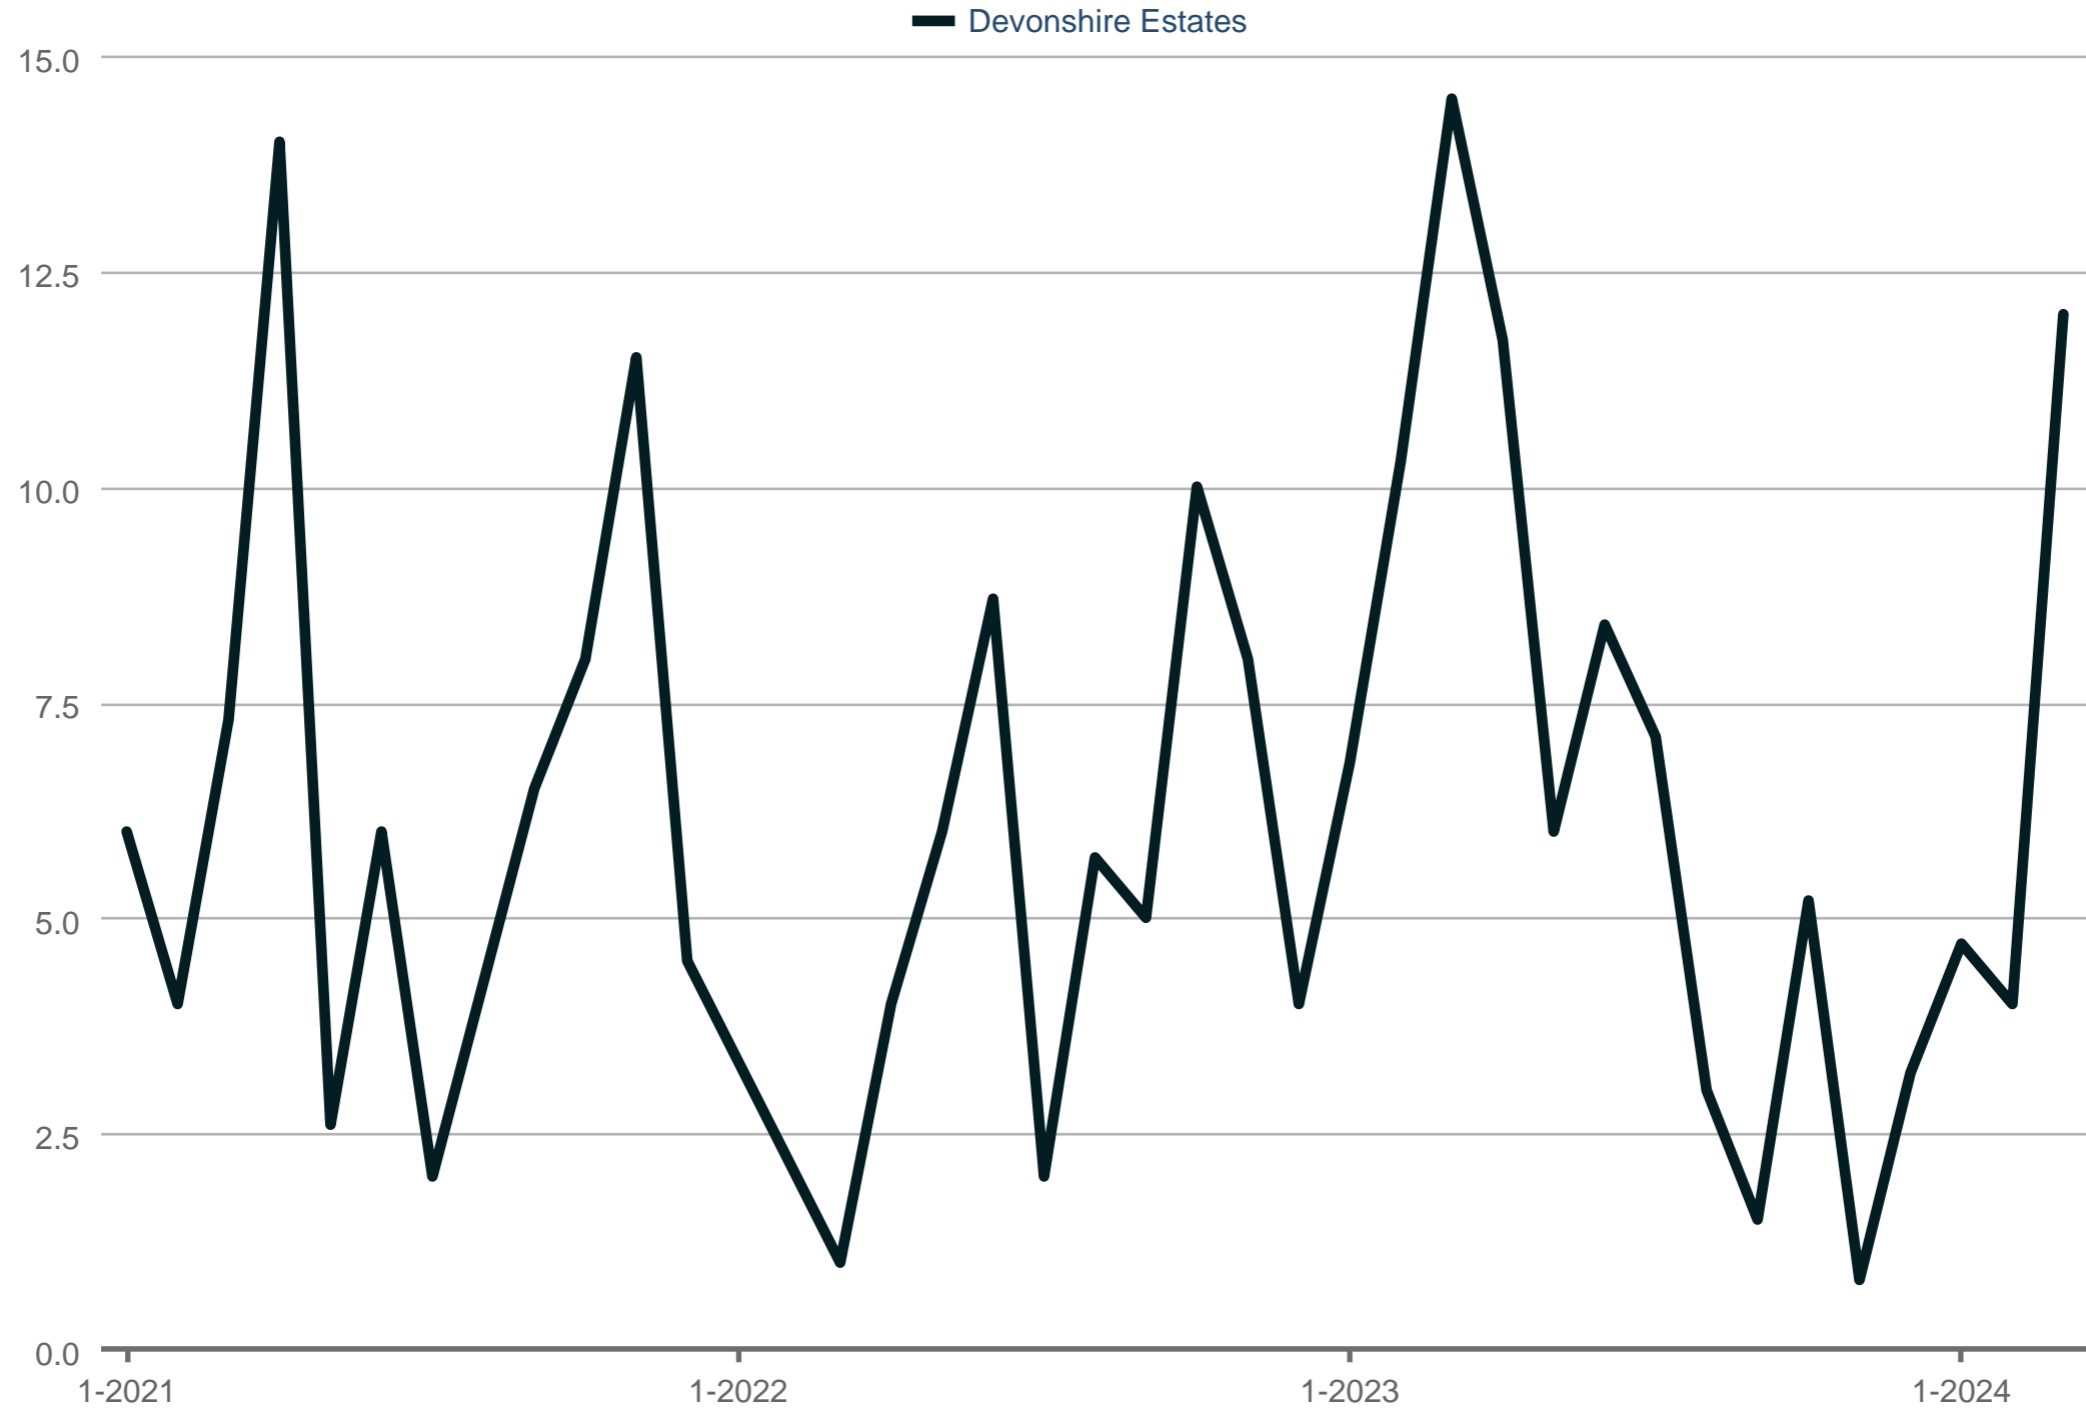

Showings Per Listing

Devonshire Estates

Each data point is one month of activity. Data is from April 19, 2024.