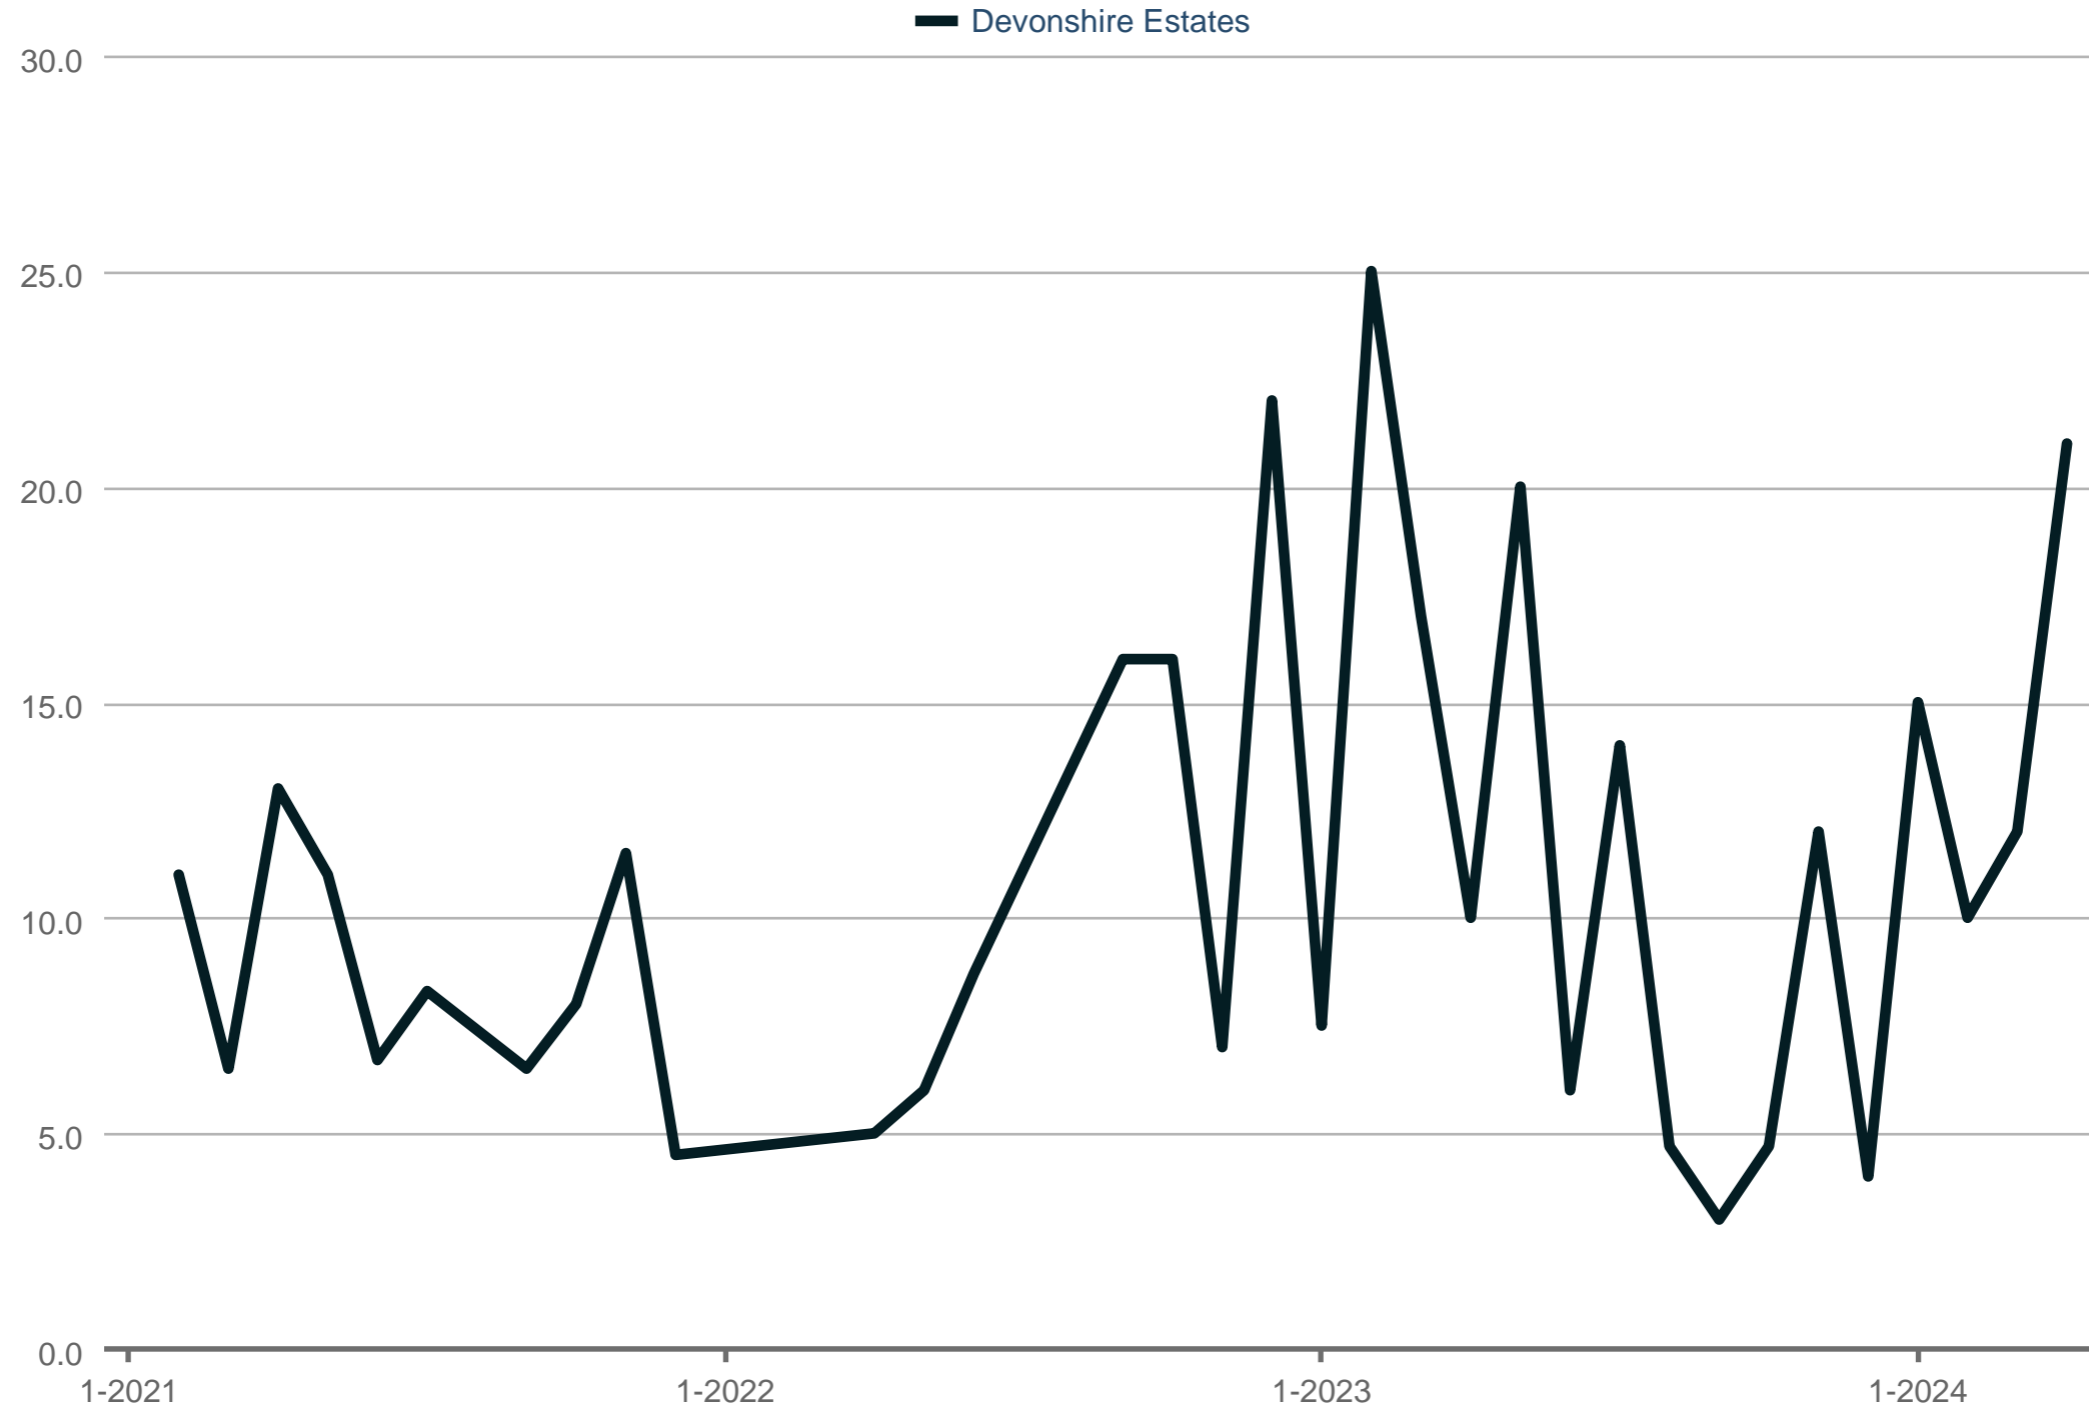

Average Showings to Pending

Devonshire Estates

Each data point is one month of activity. Data is from May 8, 2024.