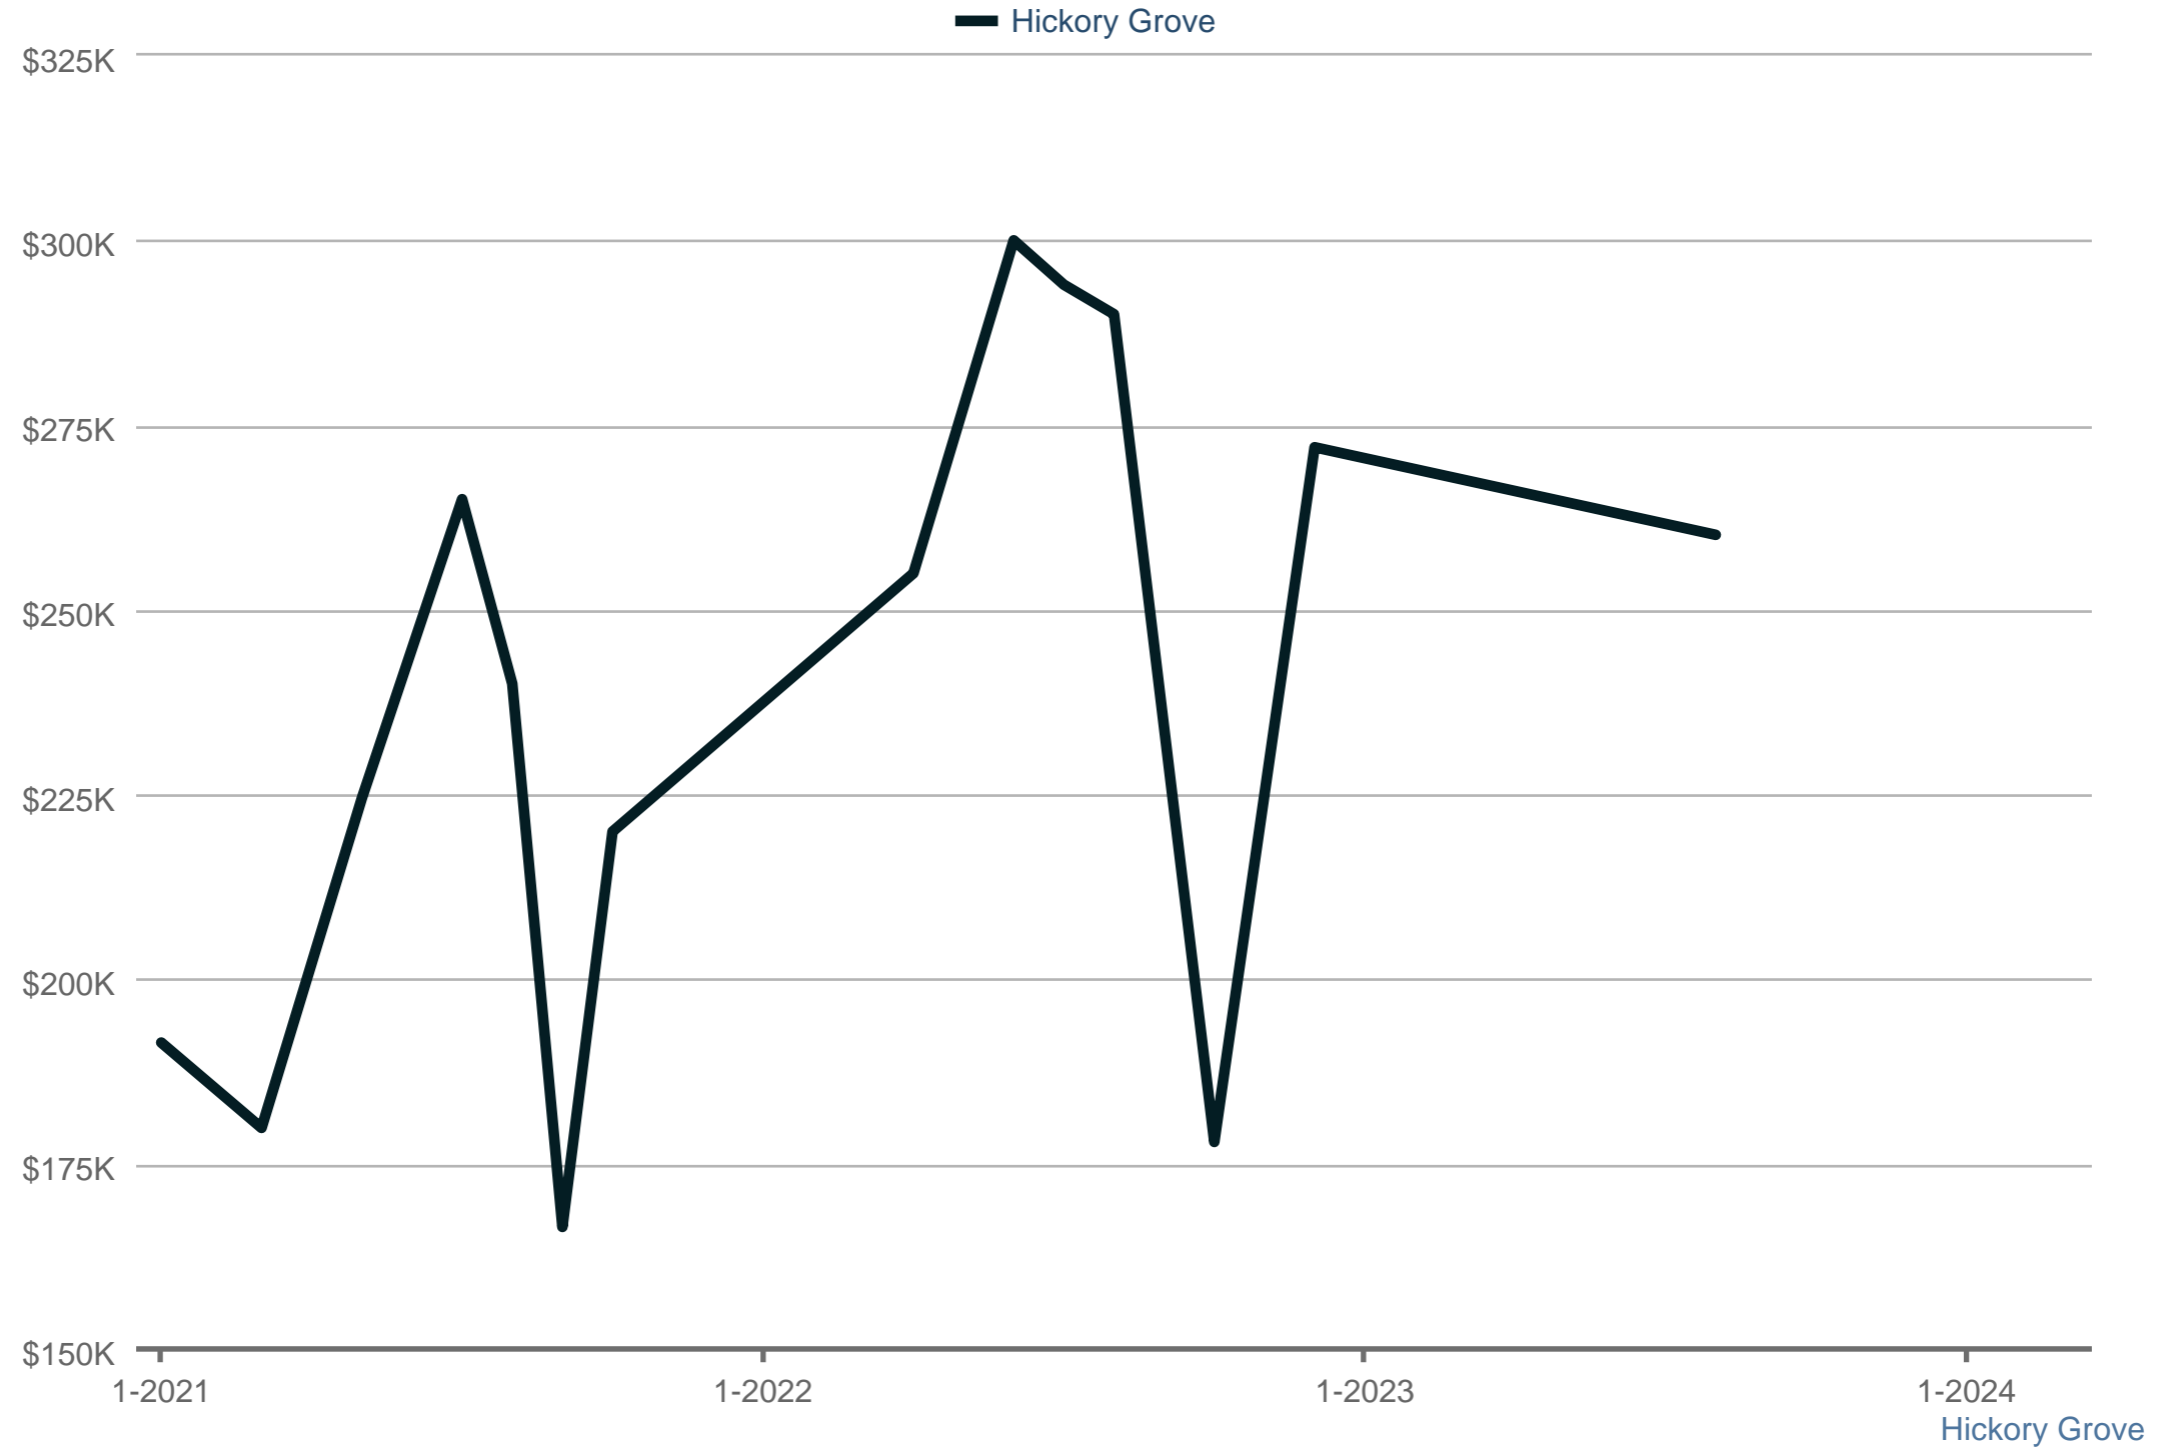

### Average Sales Price

Each data point is one month of activity. Data is from April 20, 2024.