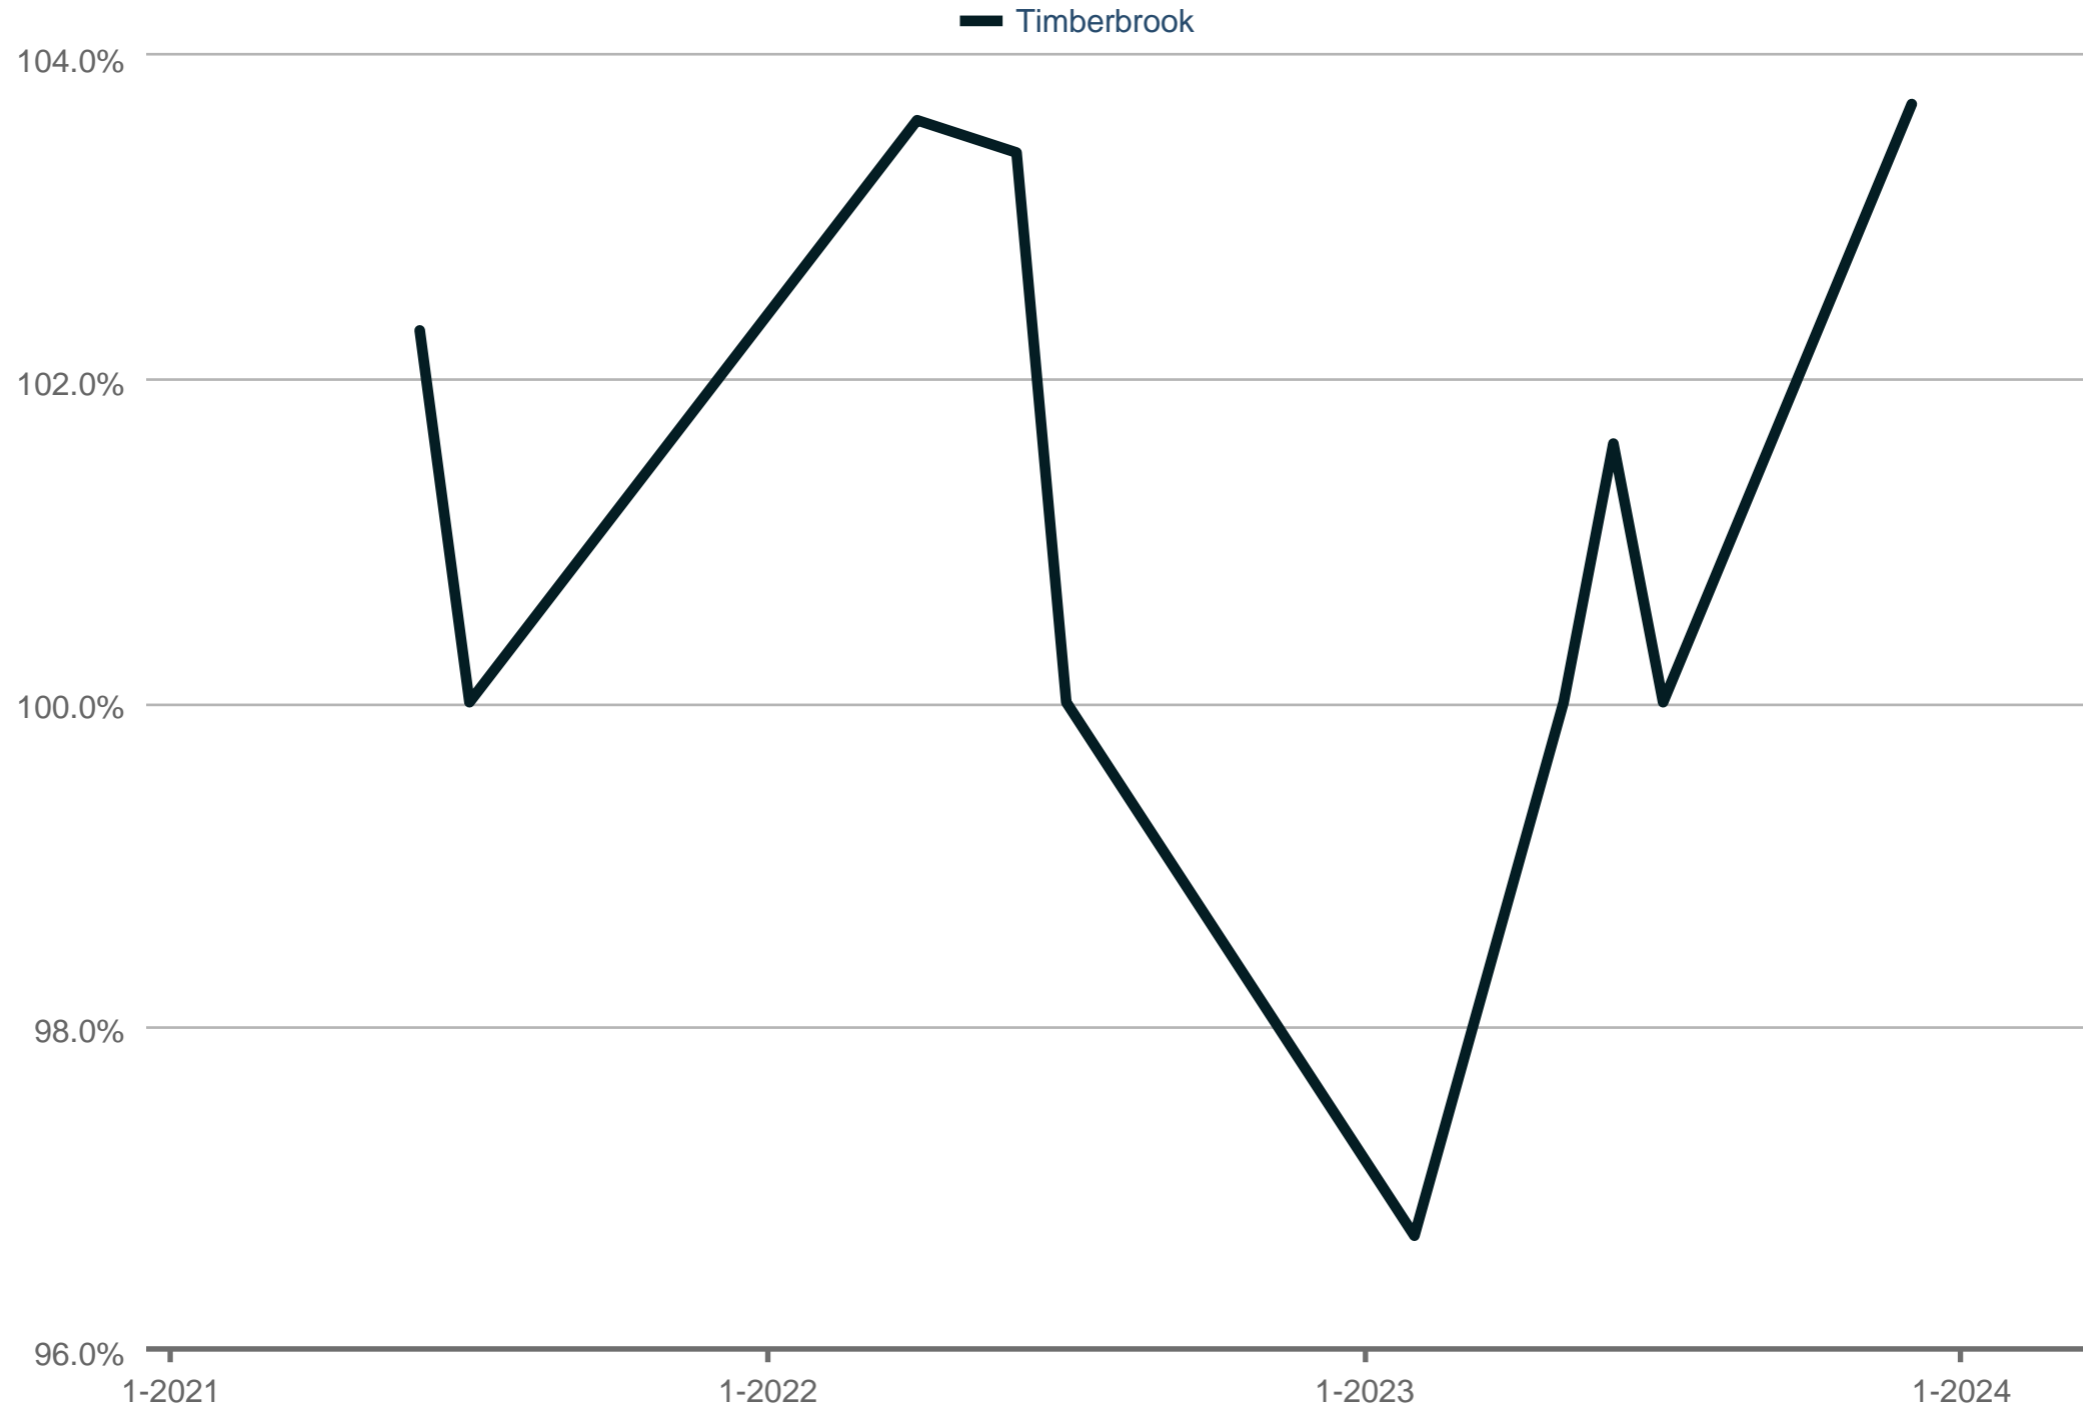

Average Percent of Last List Price

Each data point is one month of activity. Data is from April 26, 2024.