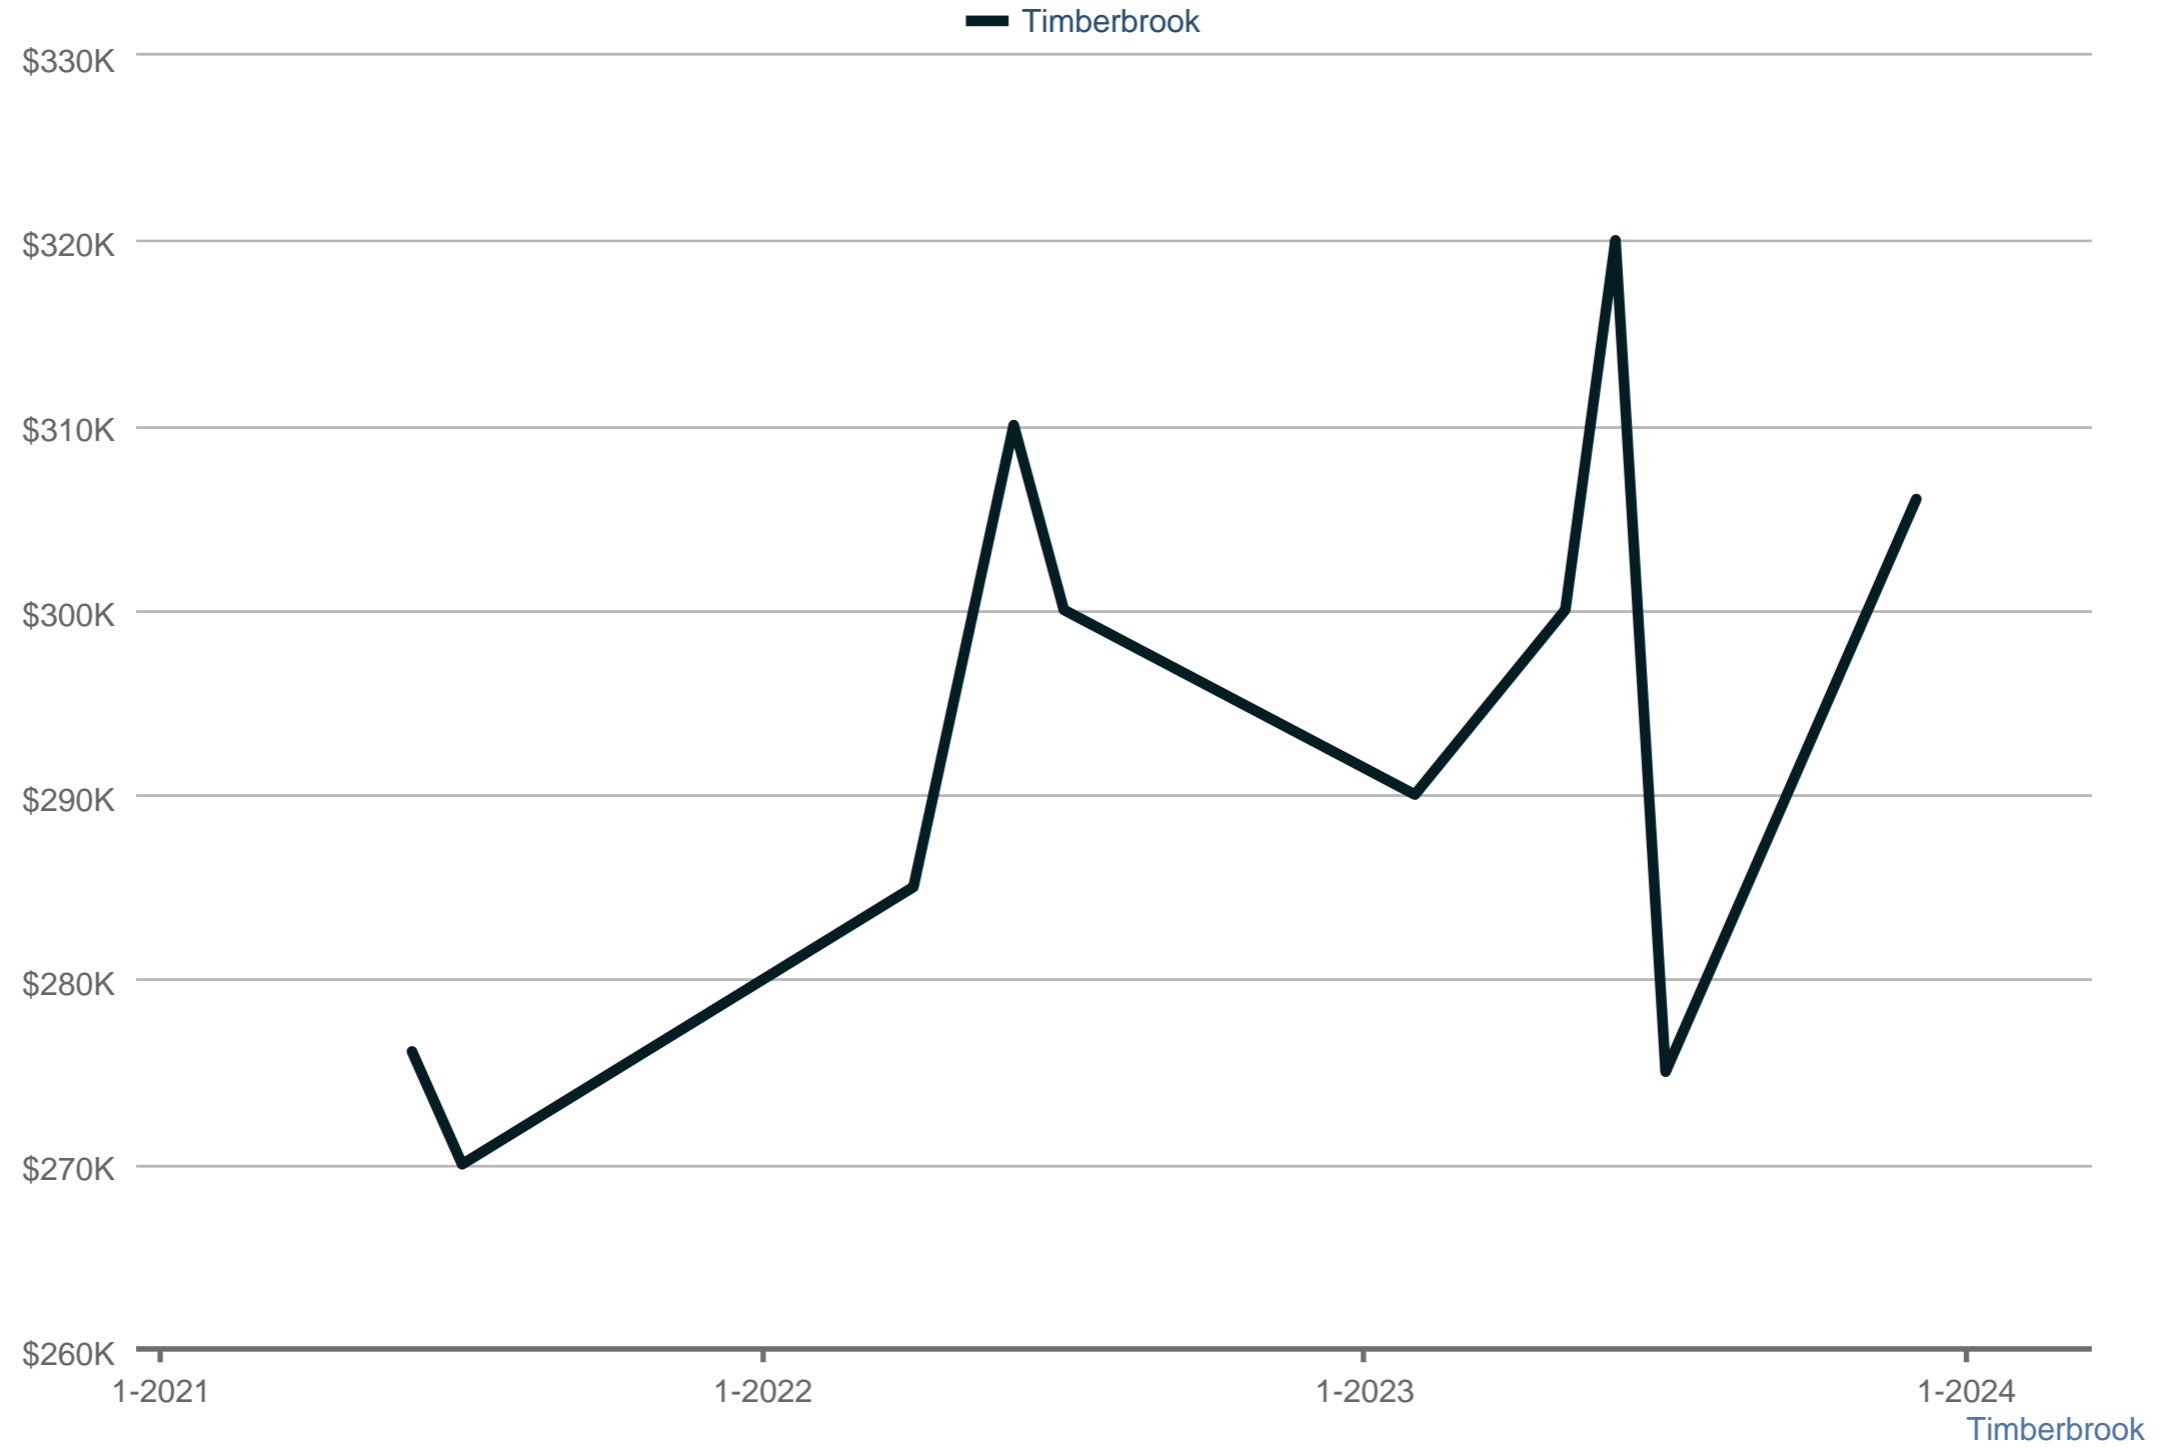

Average Sales Price

Each data point is one month of activity. Data is from April 26, 2024.