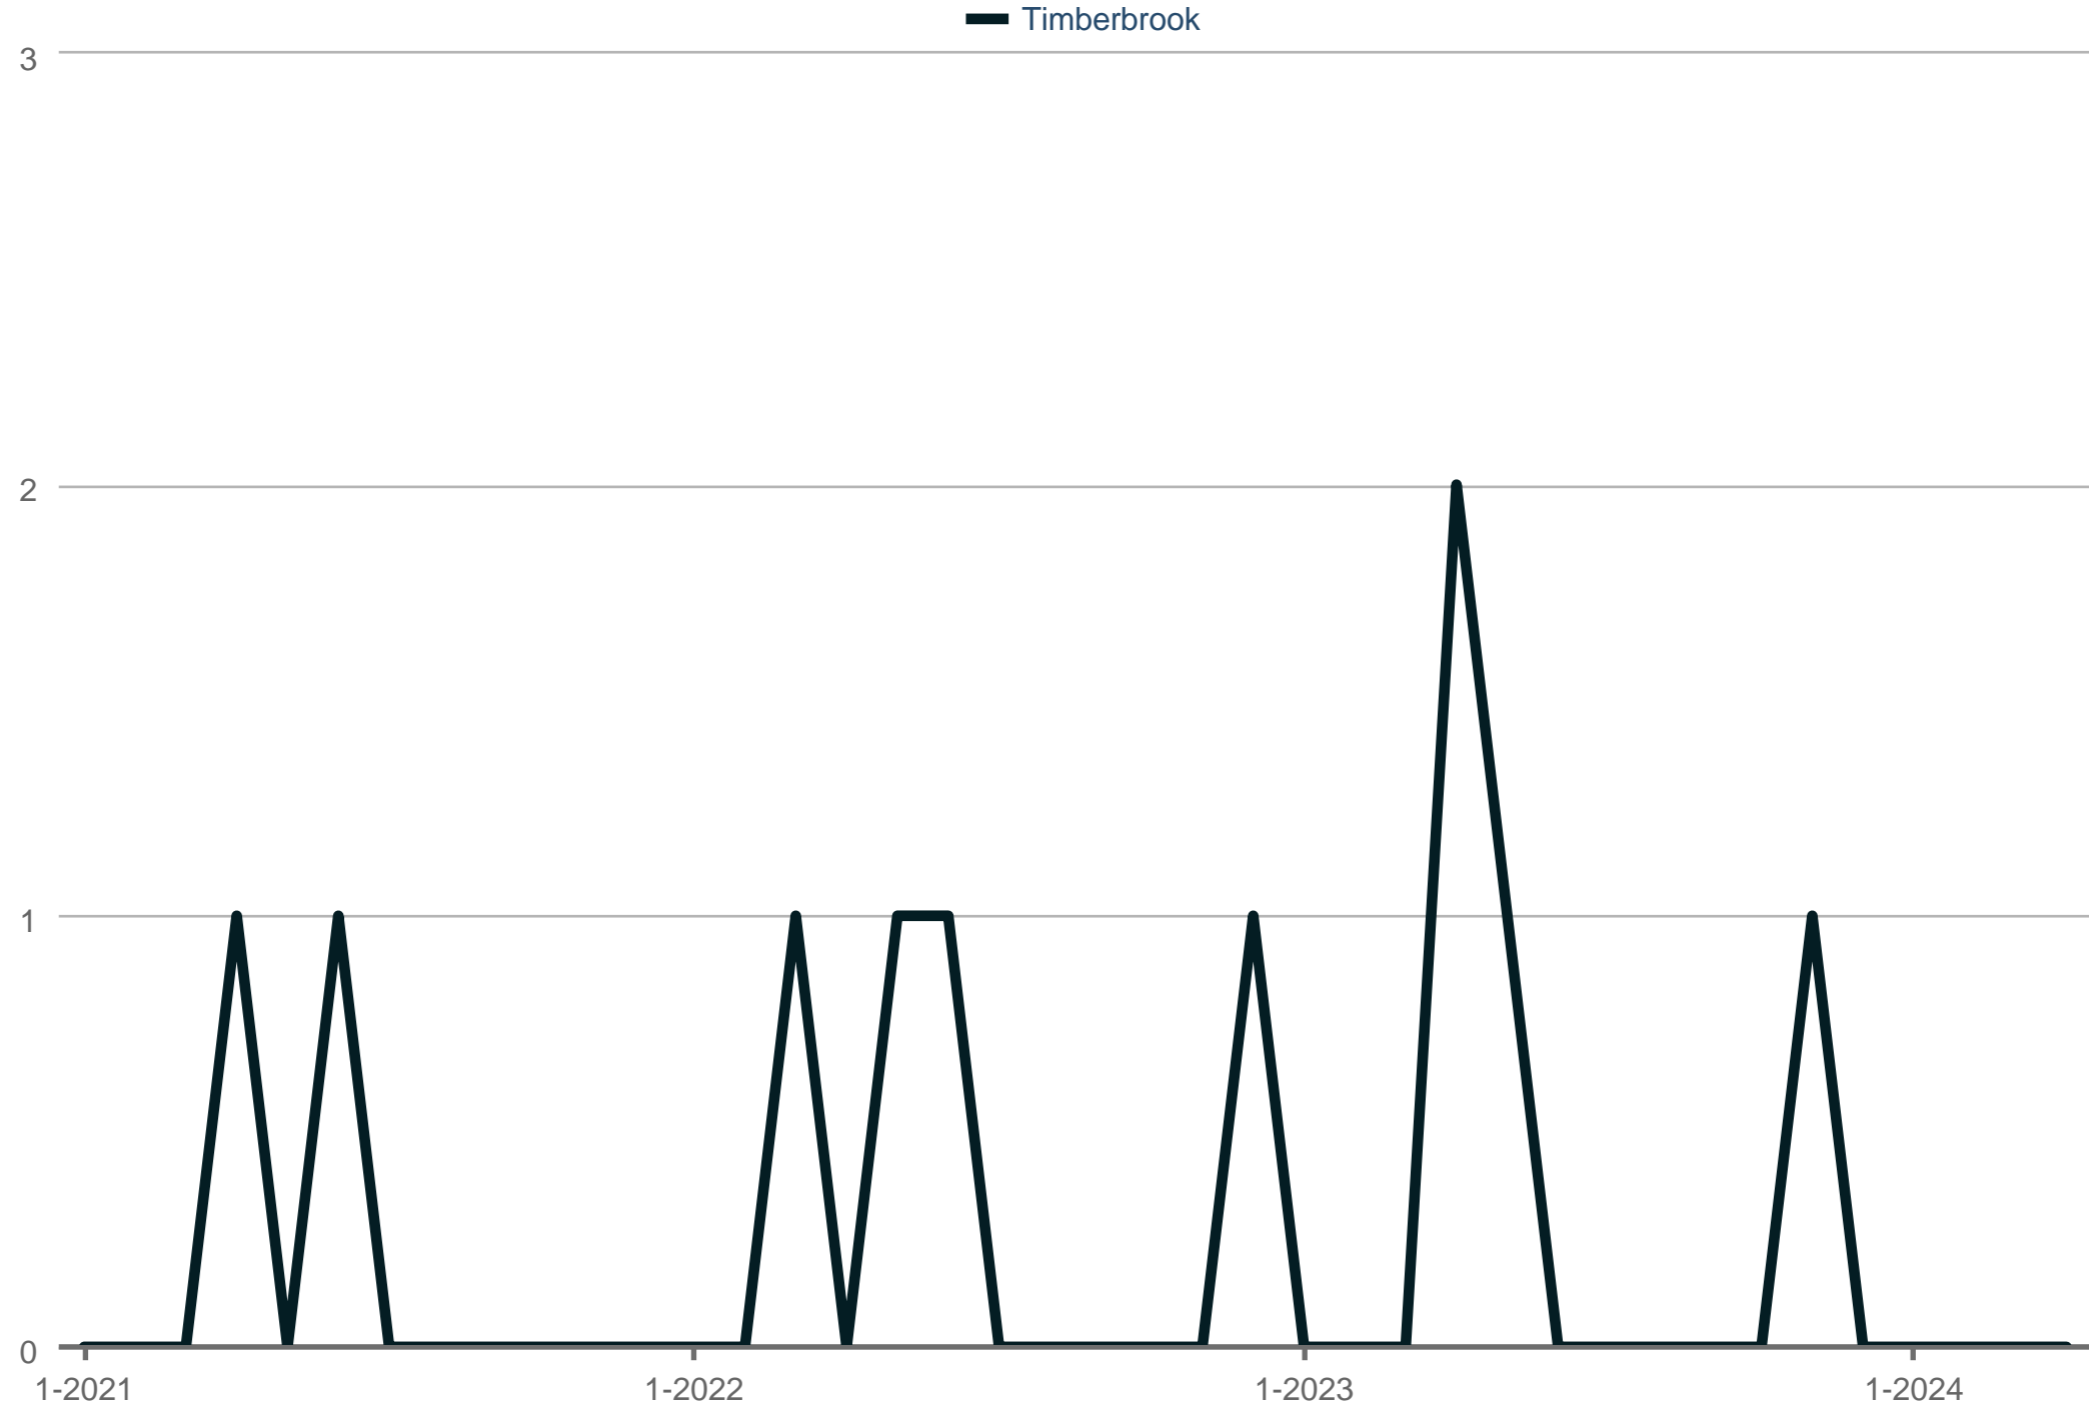

### New Listings

Timberbrook

Each data point is one month of activity. Data is from May 11, 2024.