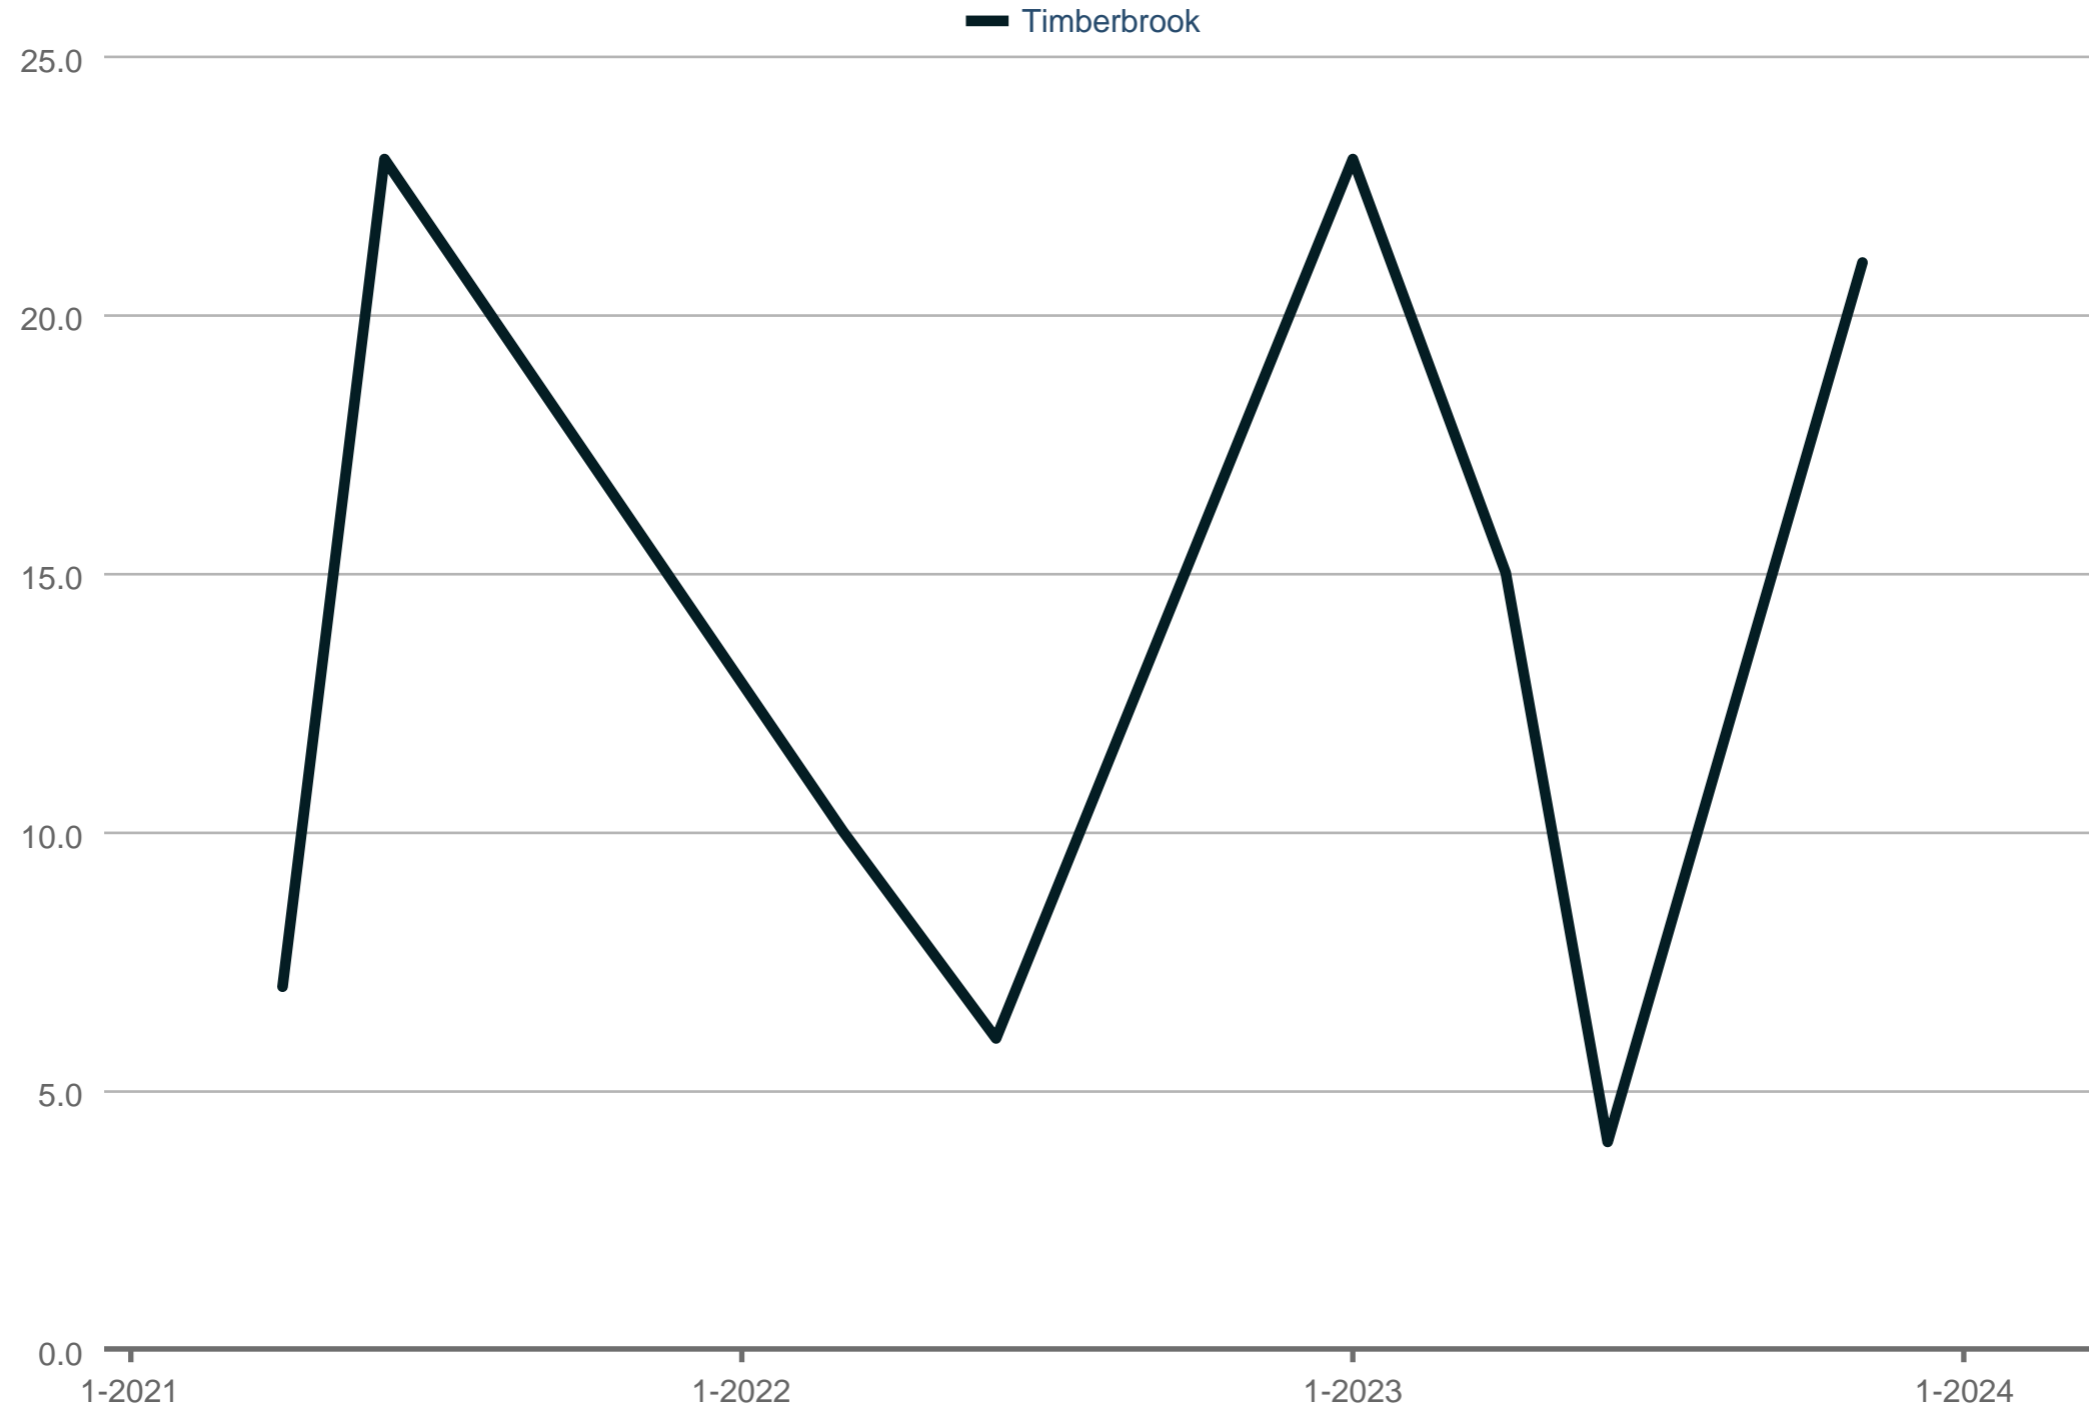

### Average Showings to Pending

Timberbrook

Each data point is one month of activity. Data is from April 25, 2024.