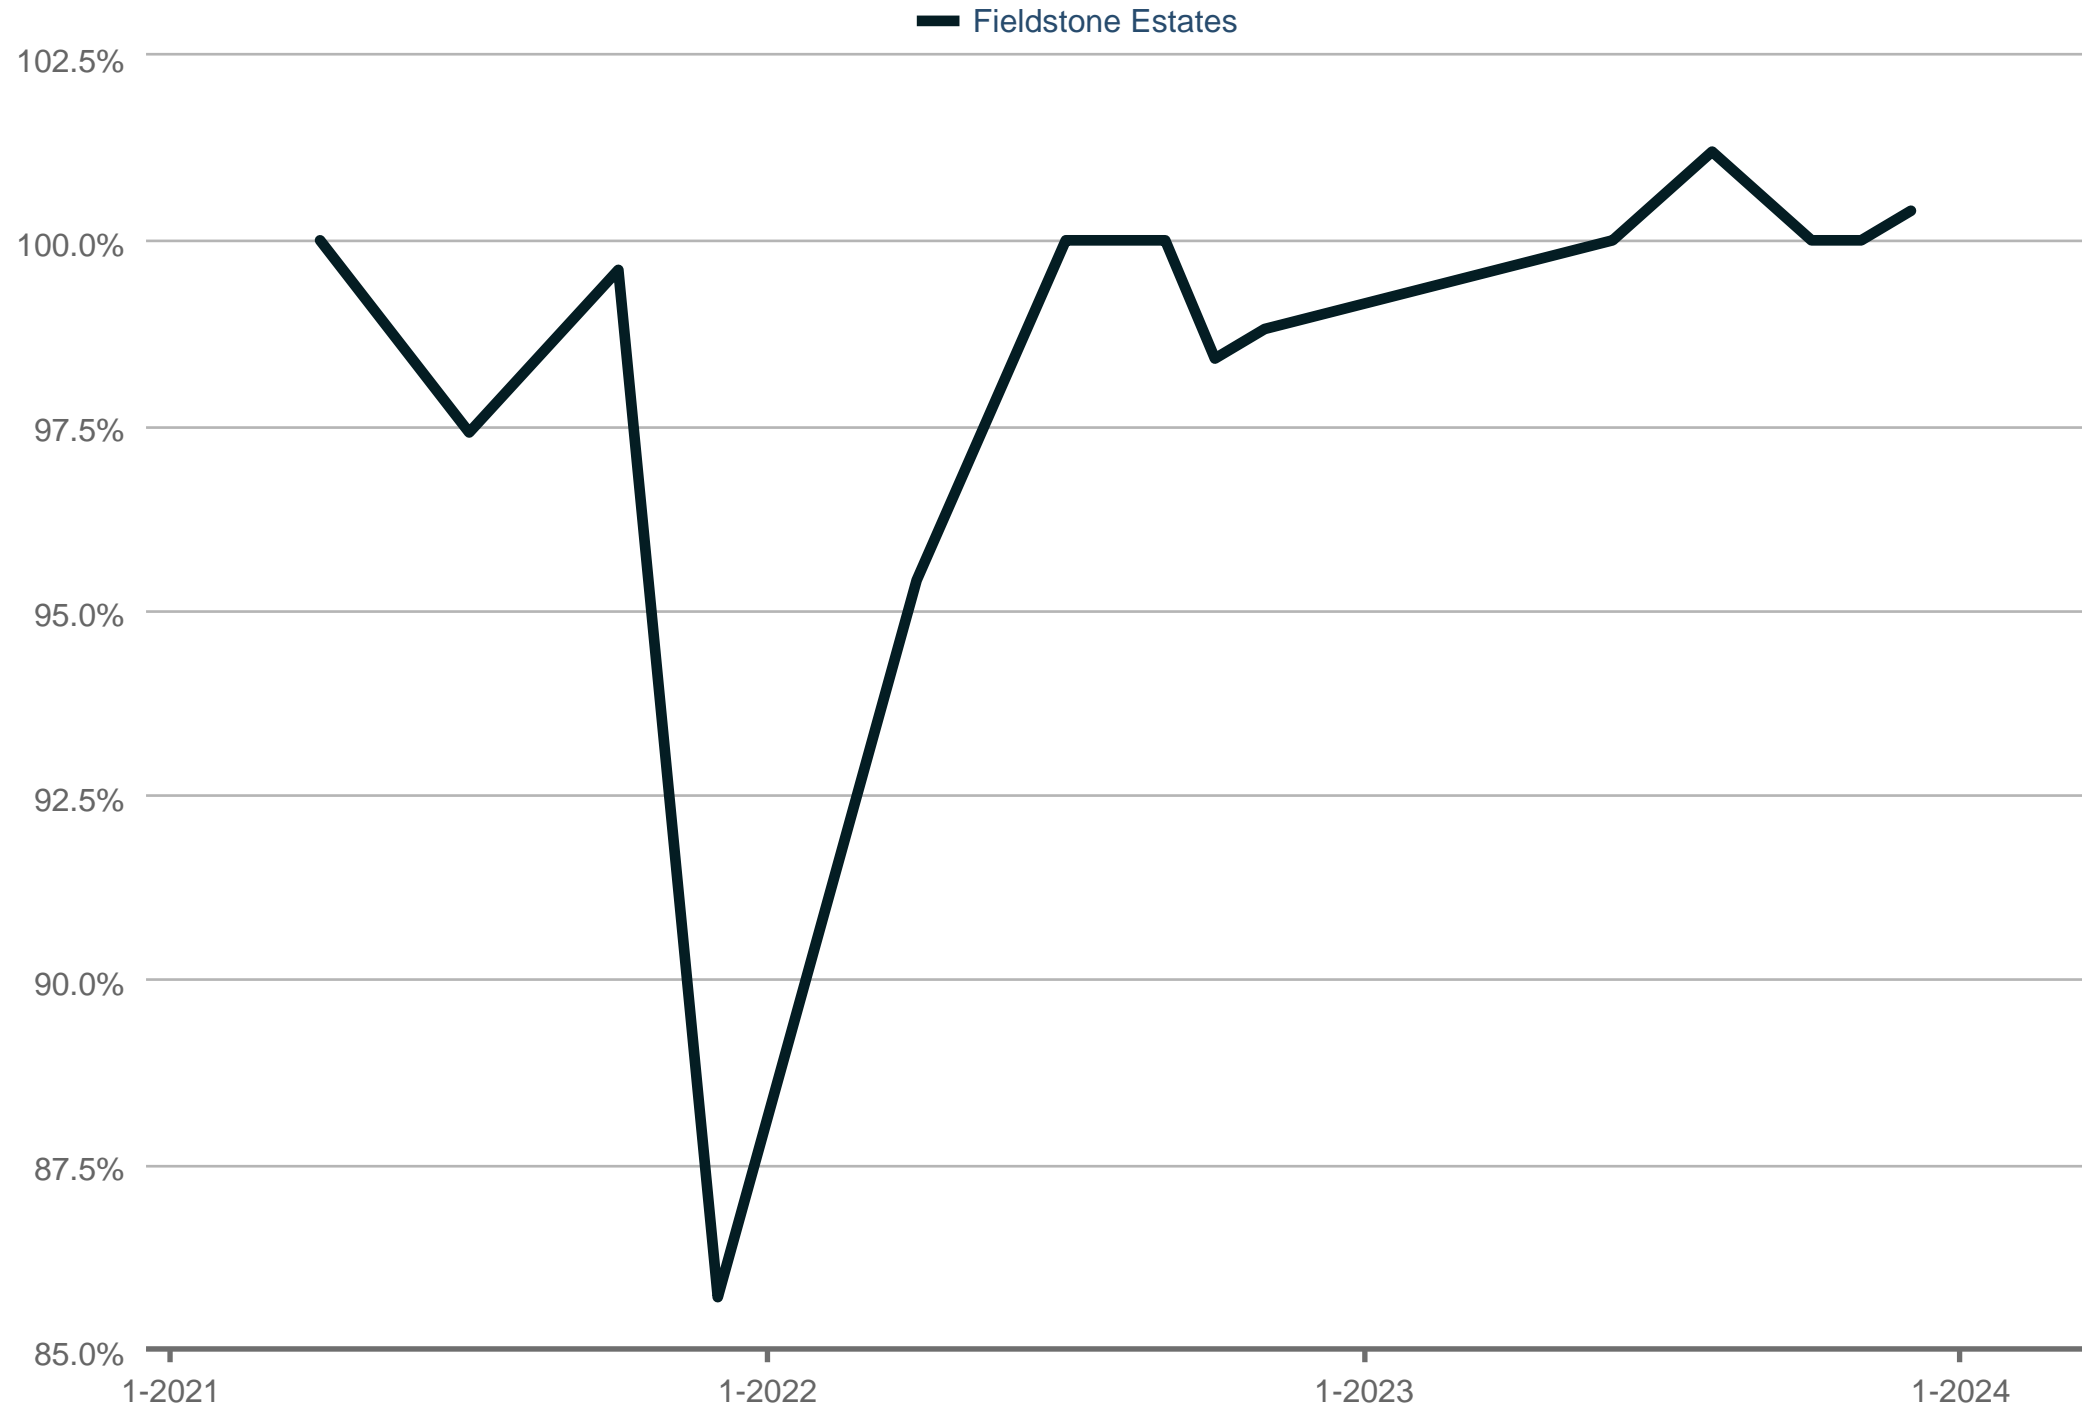

Average Percent of Last List Price

Fieldstone Estates

Each data point is one month of activity. Data is from April 19, 2024.