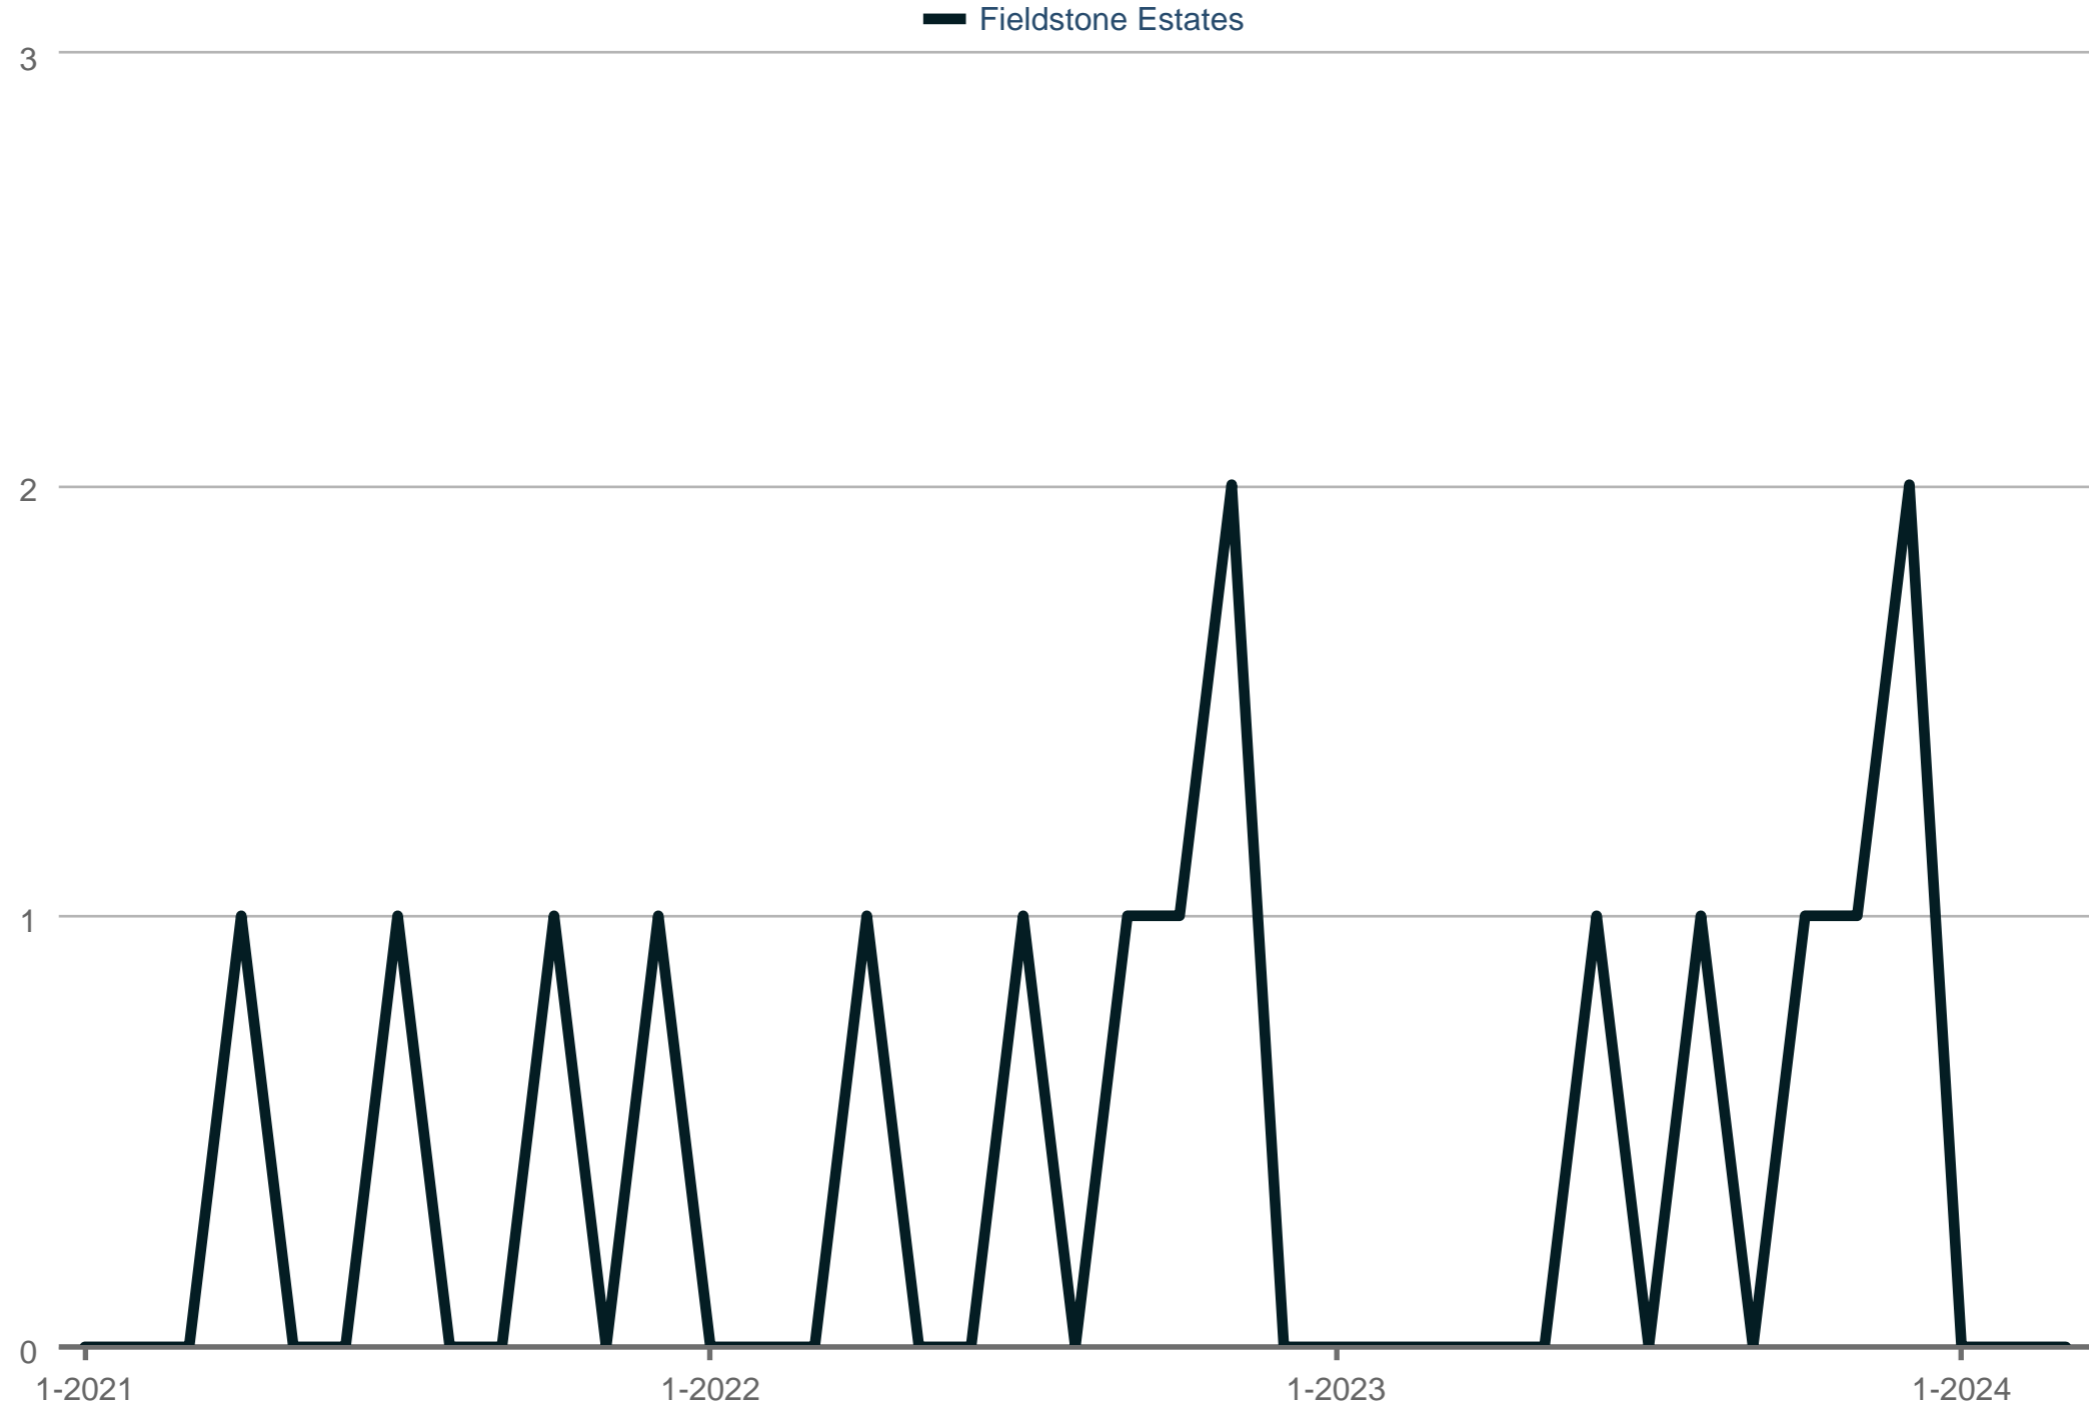

Closed Sales

Fieldstone Estates

Each data point is one month of activity. Data is from April 24, 2024.