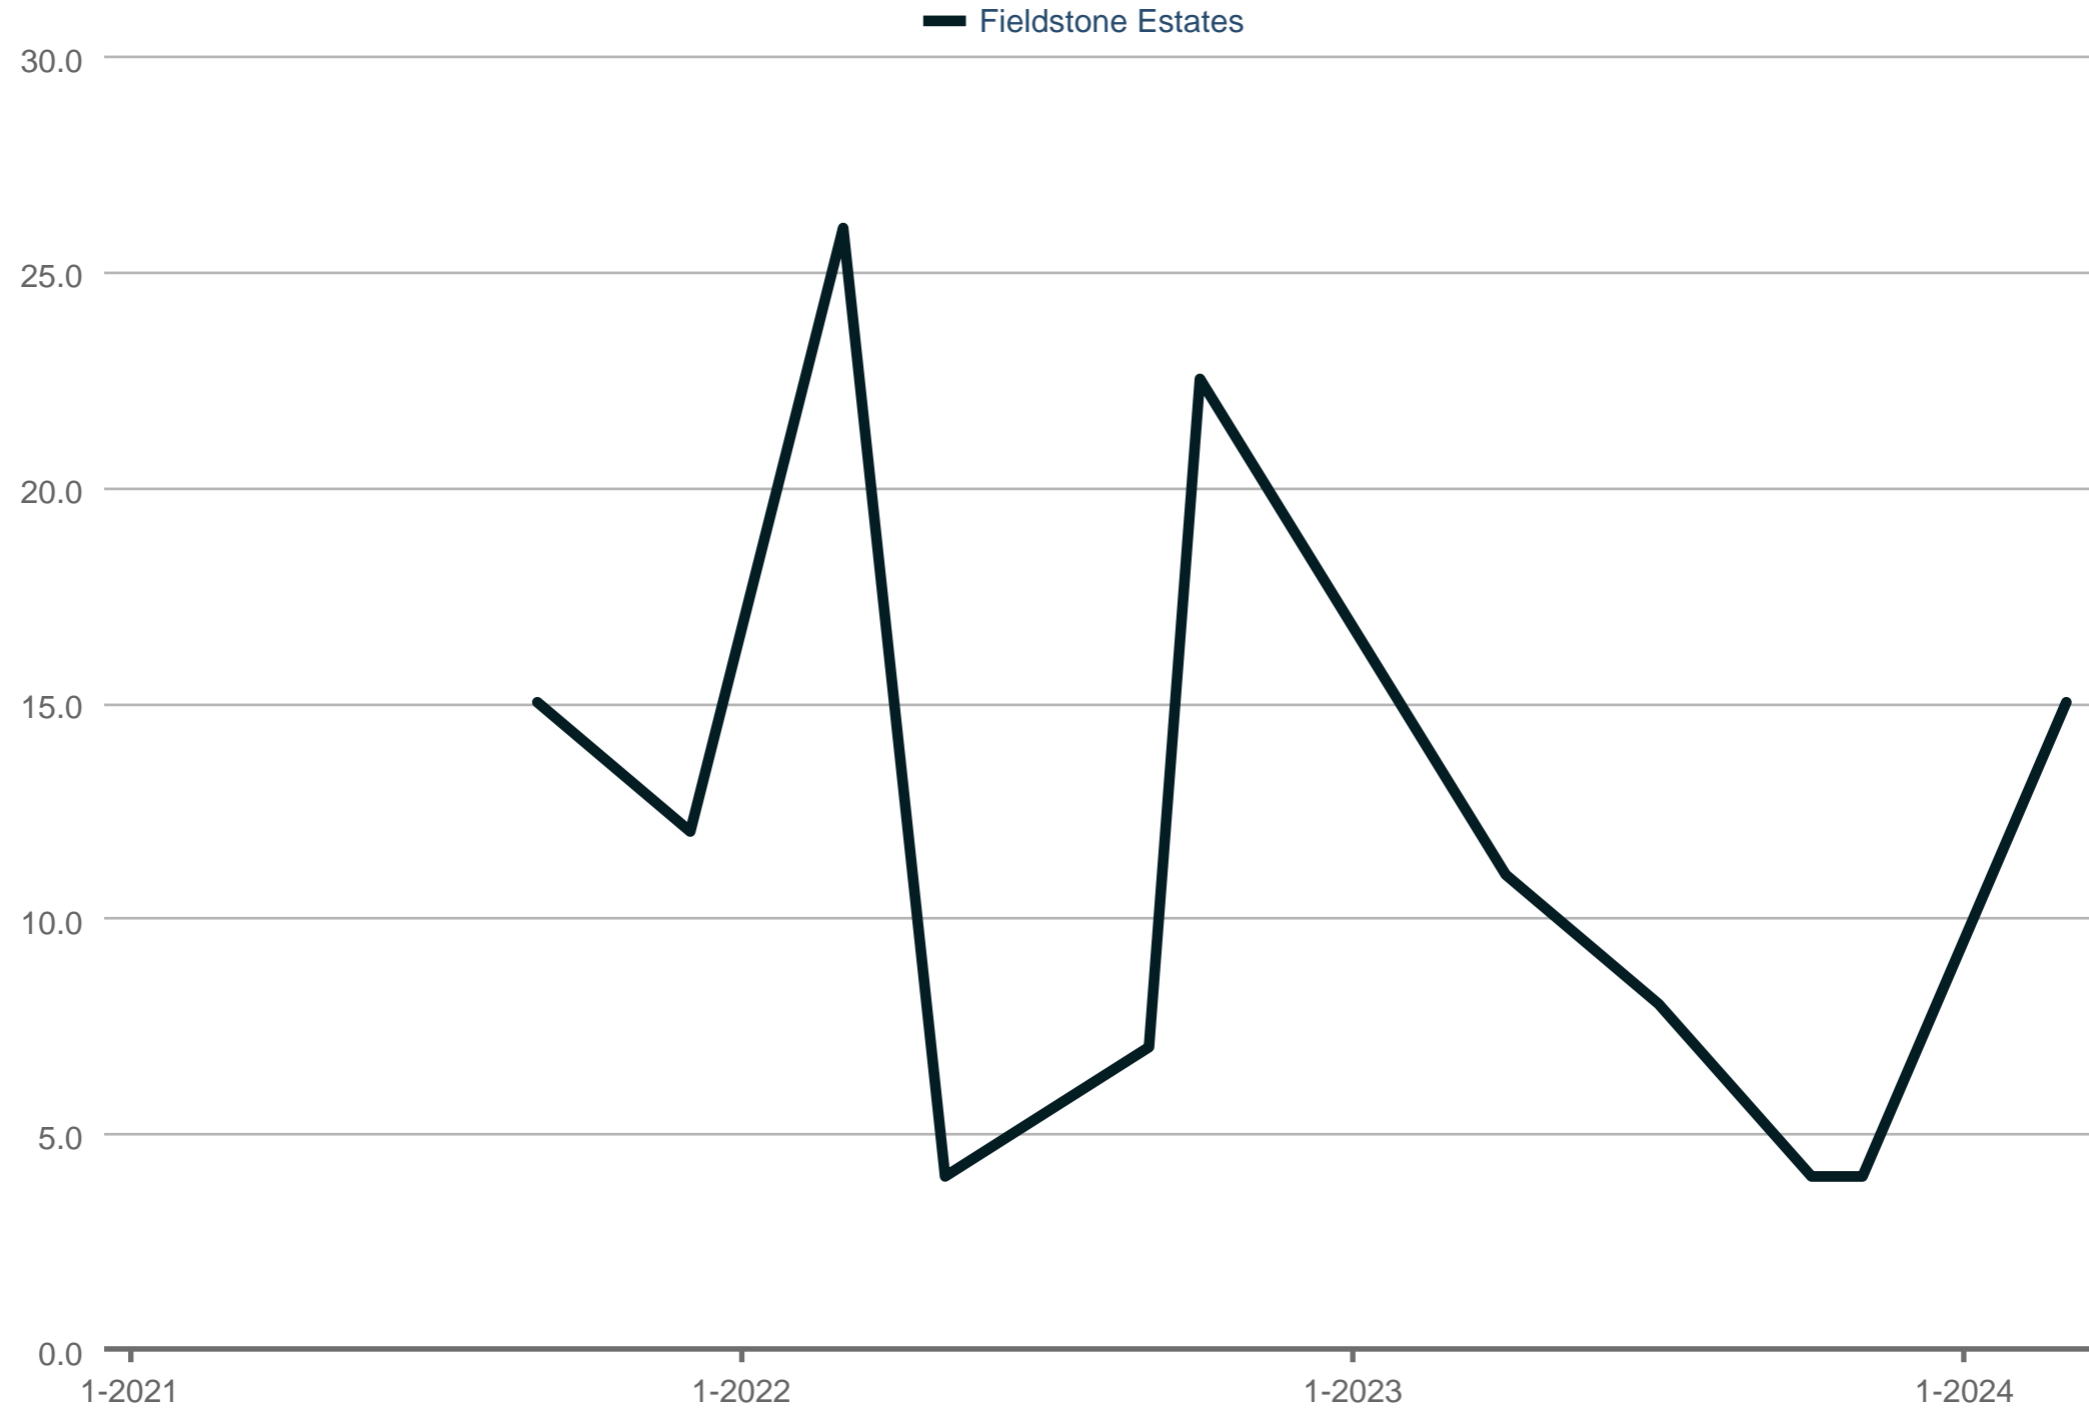

### Average Showings to Pending

Fieldstone Estates

Each data point is one month of activity. Data is from April 27, 2024.