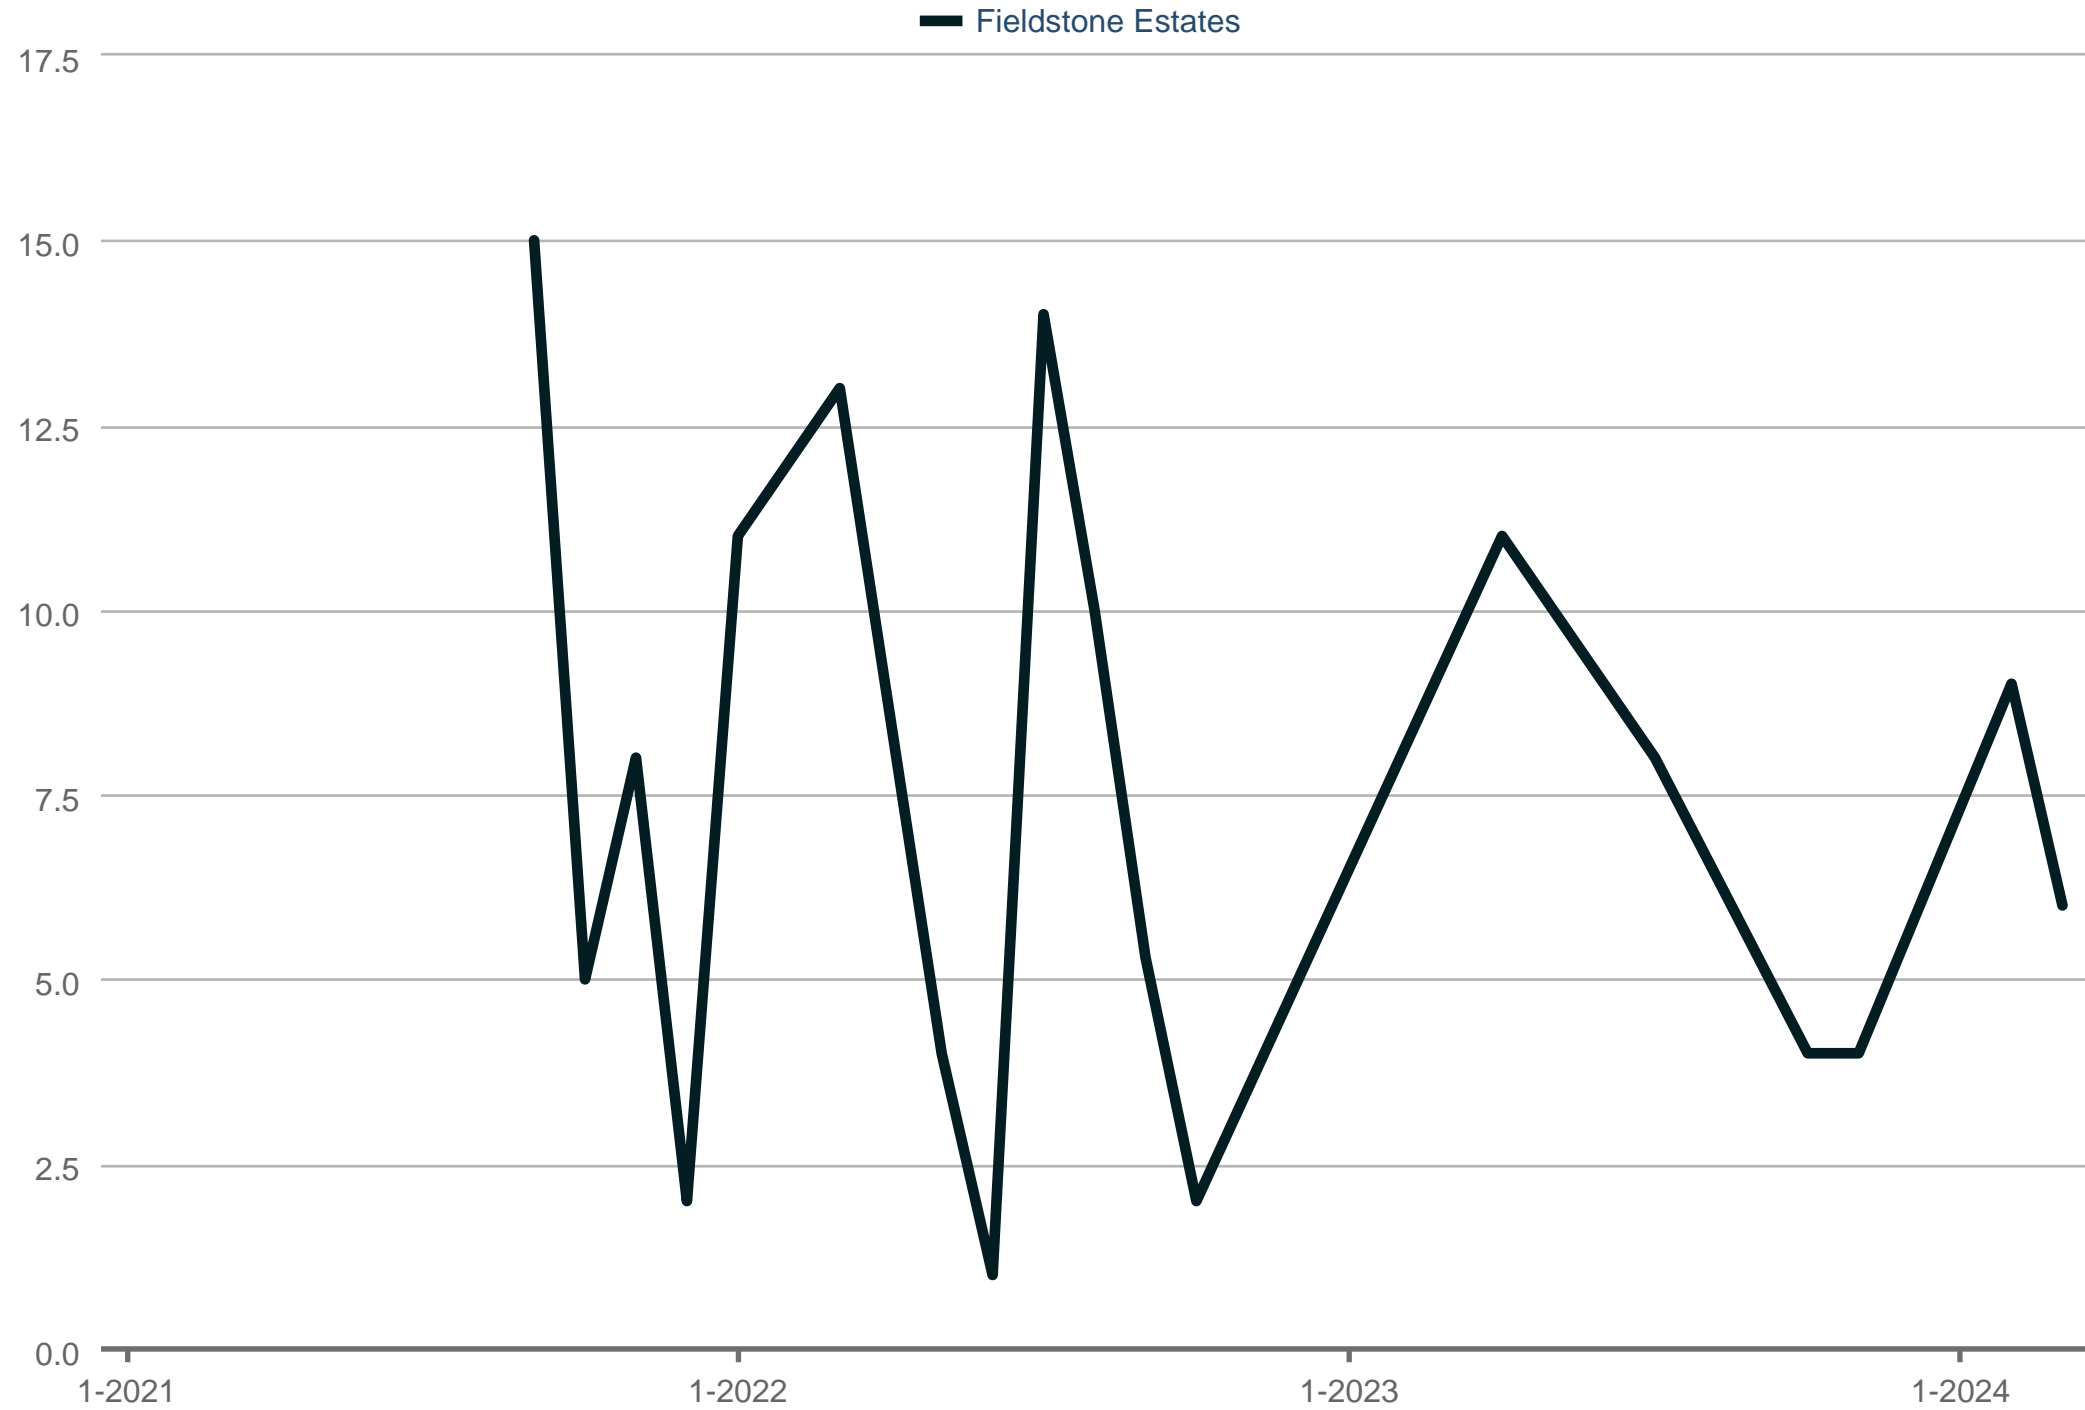

### Showings Per Listing

Fieldstone Estates

Each data point is one month of activity. Data is from April 27, 2024.