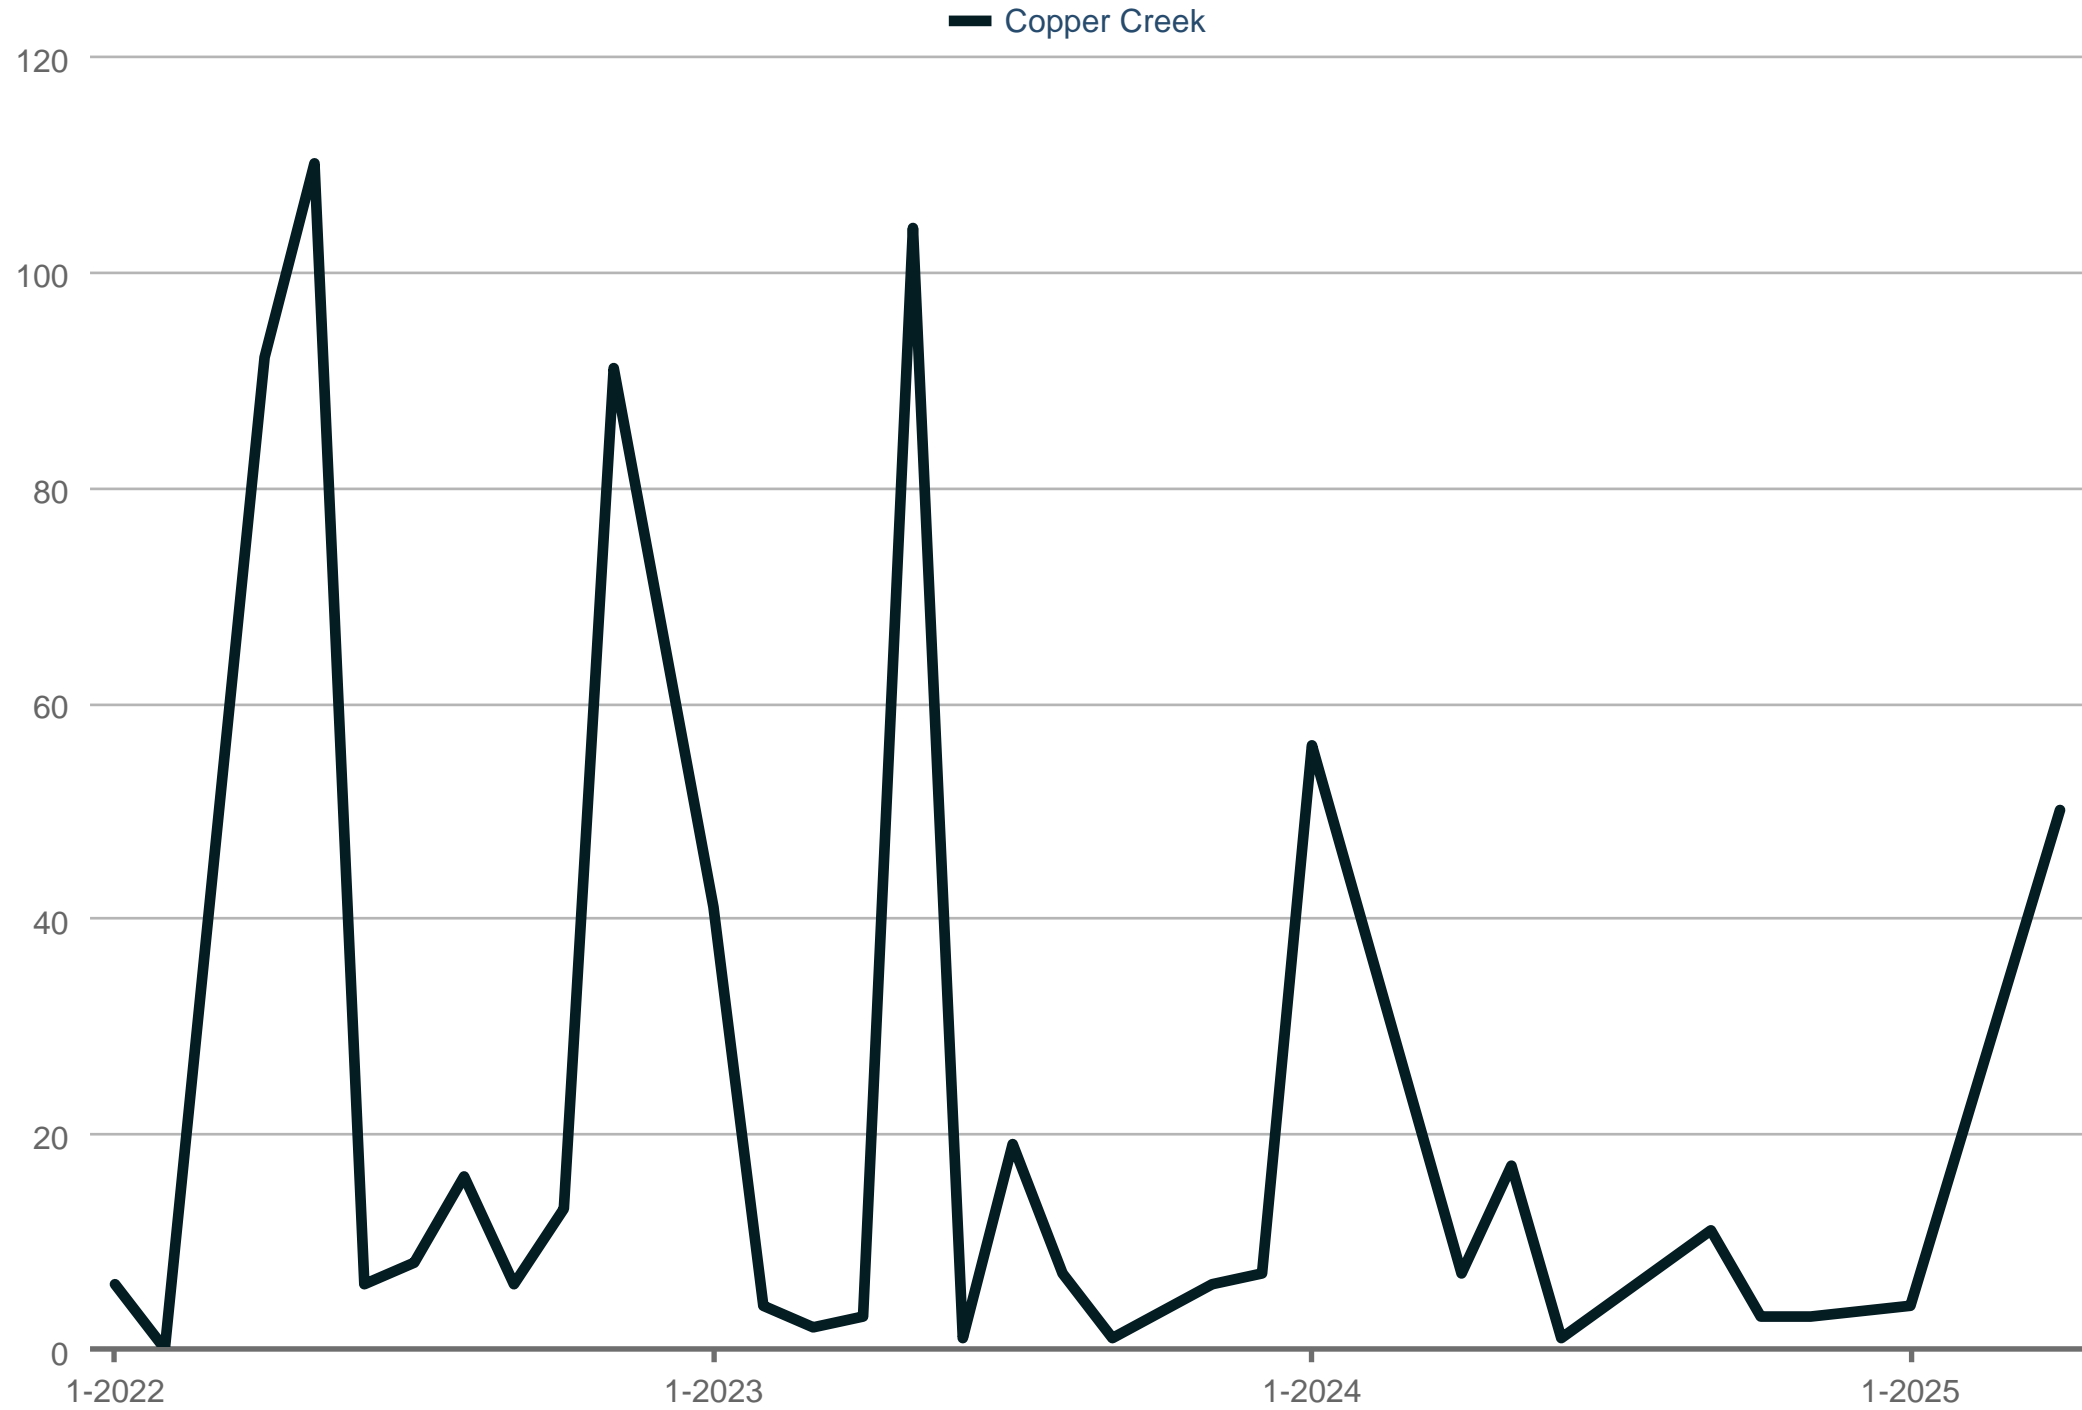

Average Days on Market

Copper Creek

Each data point is one month of activity. Data is from May 17, 2025.