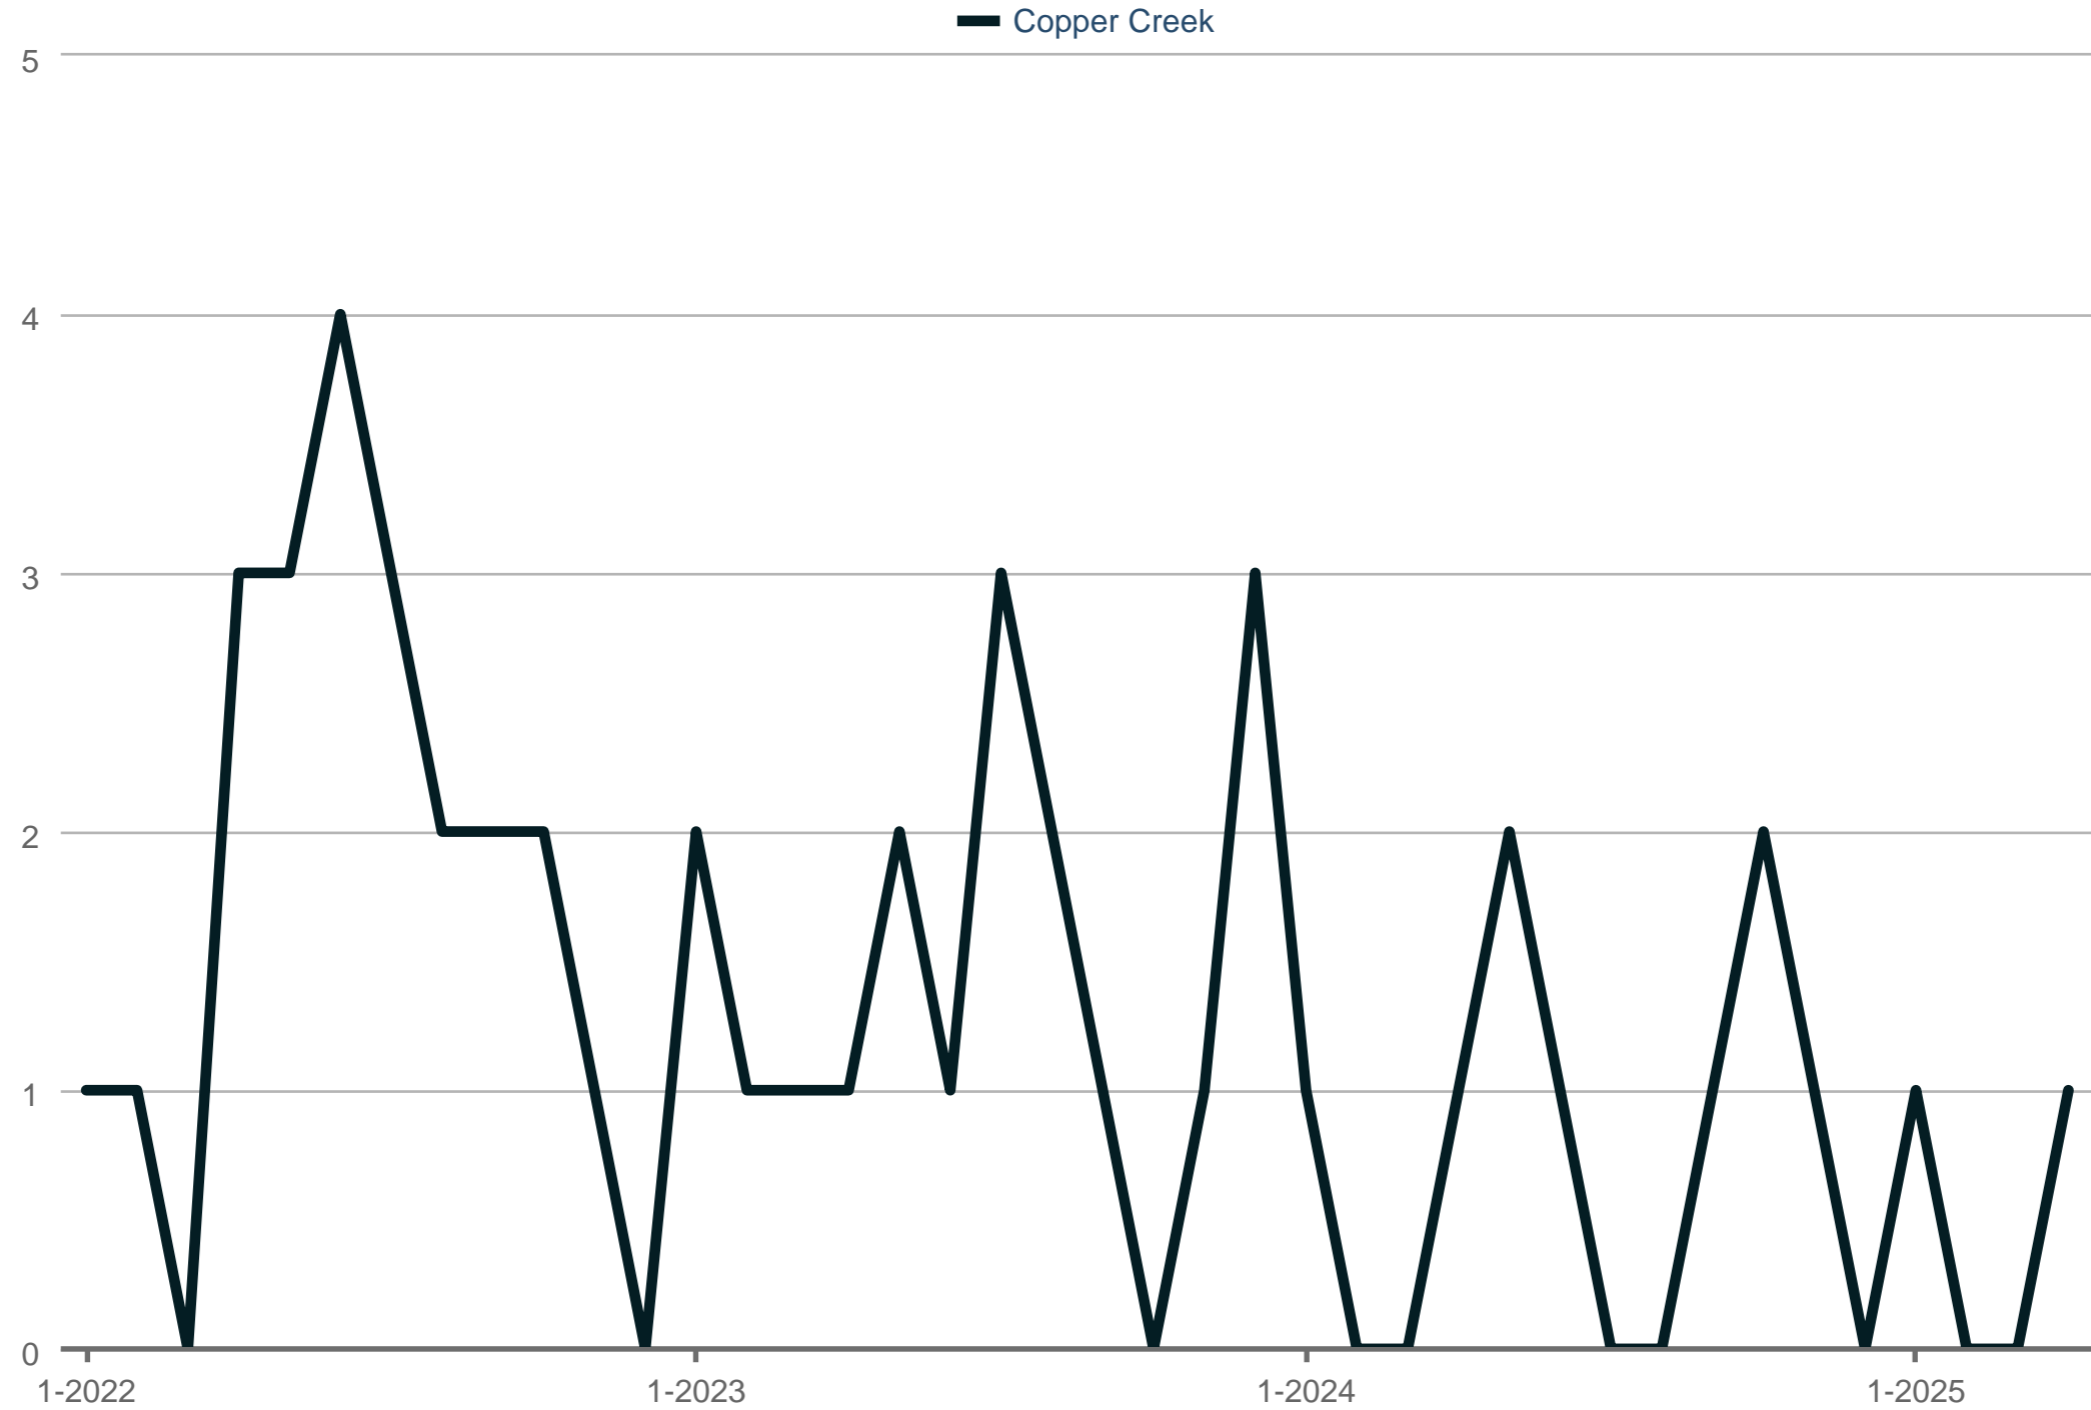

Closed Sales

Copper Creek

Each data point is one month of activity. Data is from May 17, 2025.