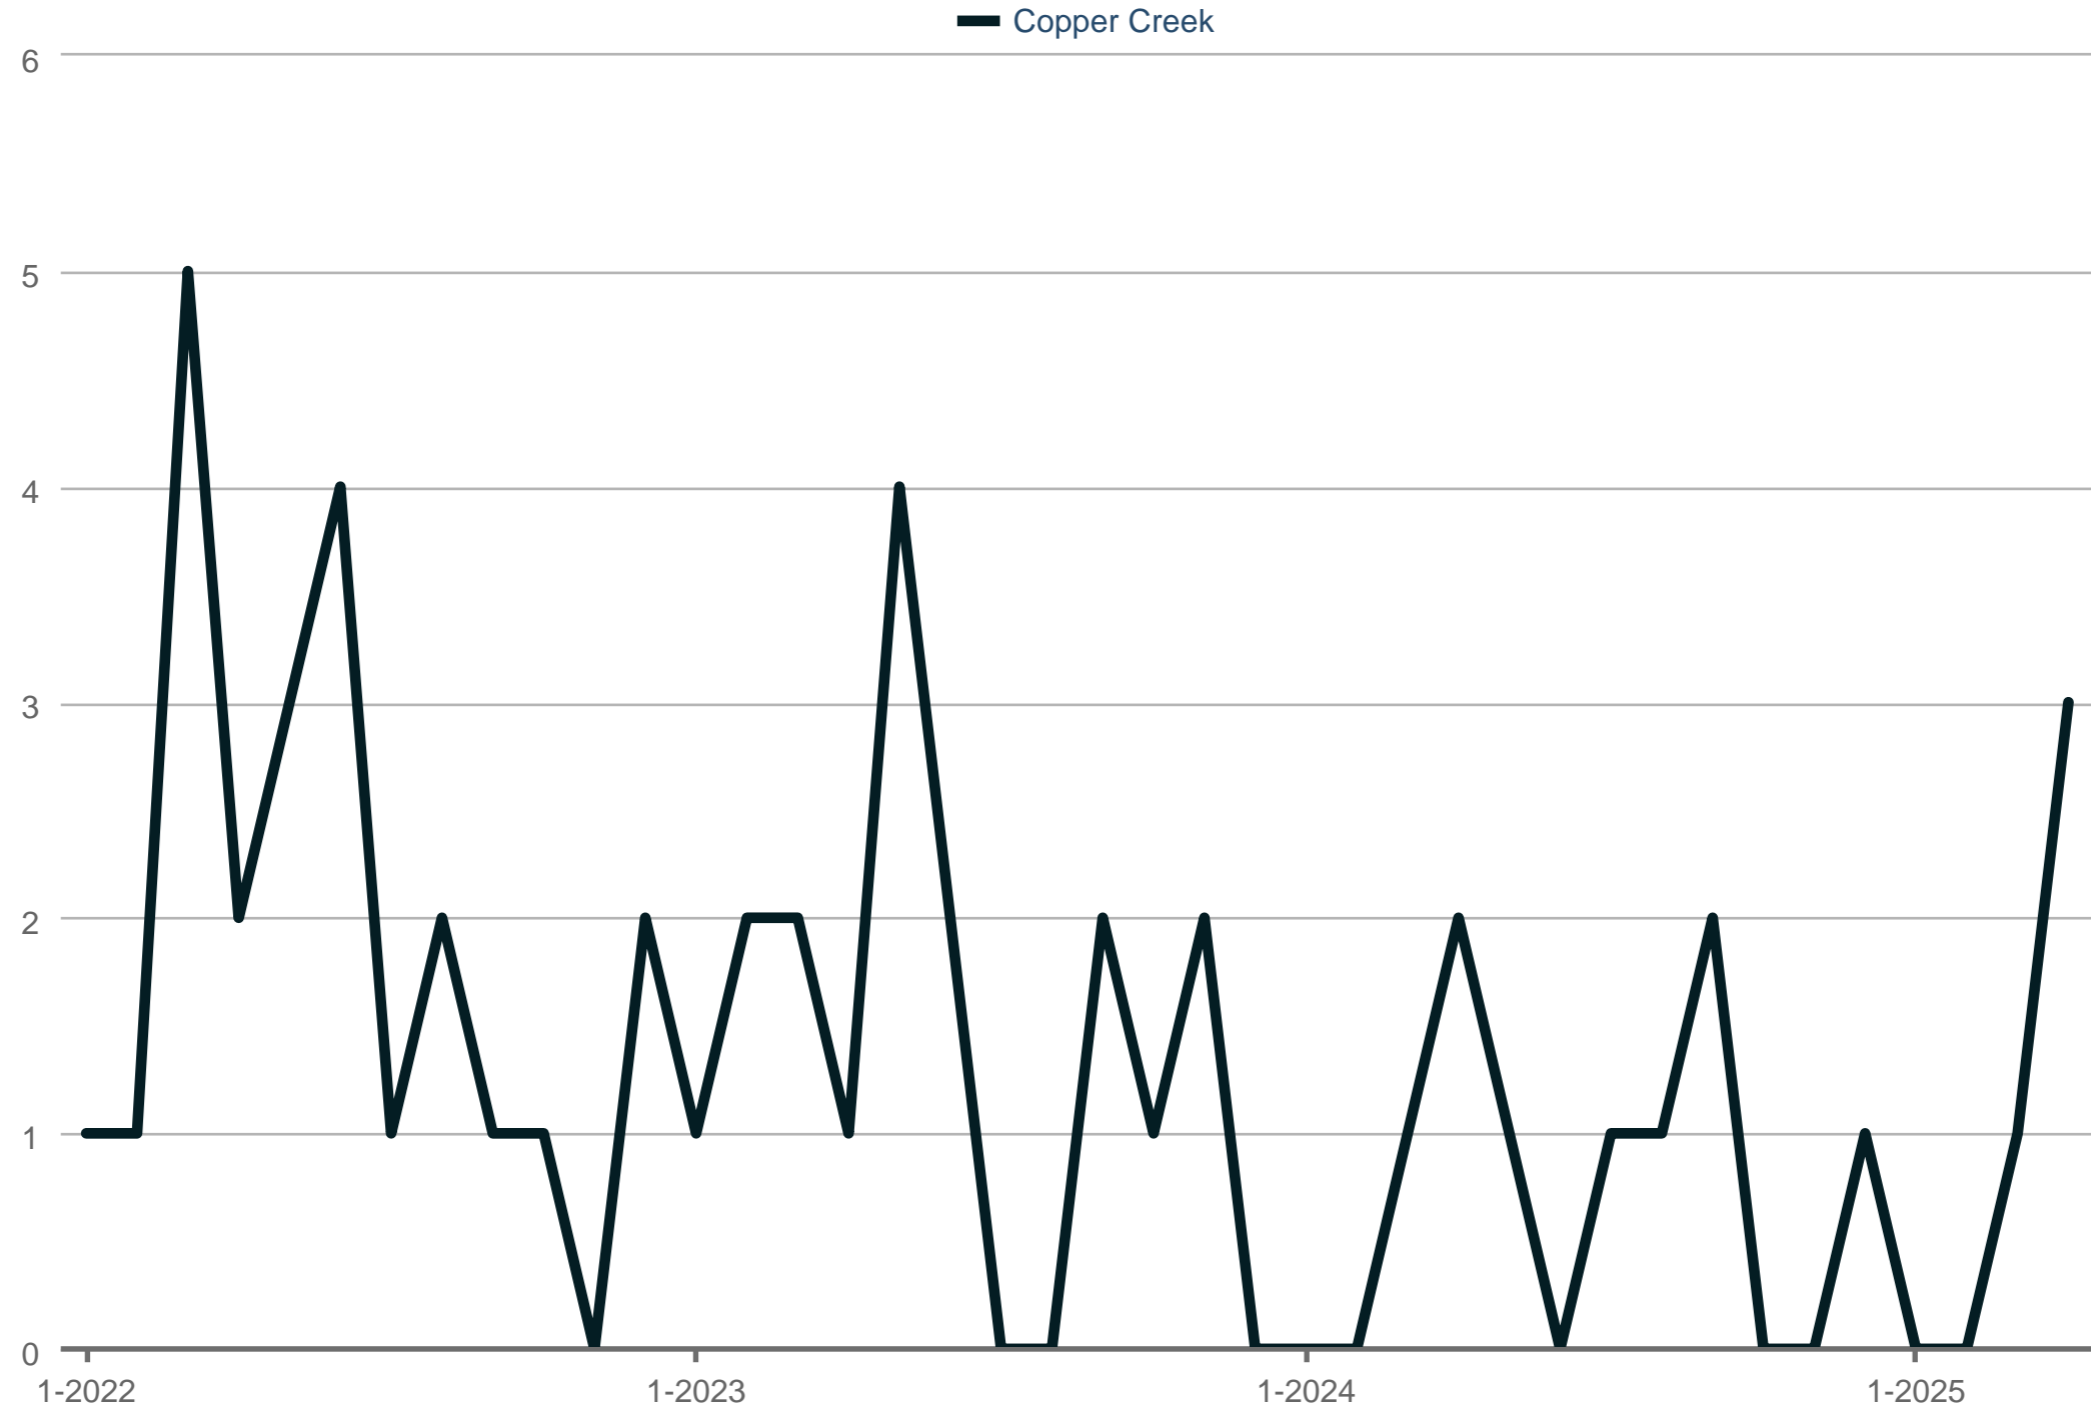

Pending Sales

Copper Creek

Each data point is one month of activity. Data is from May 17, 2025.