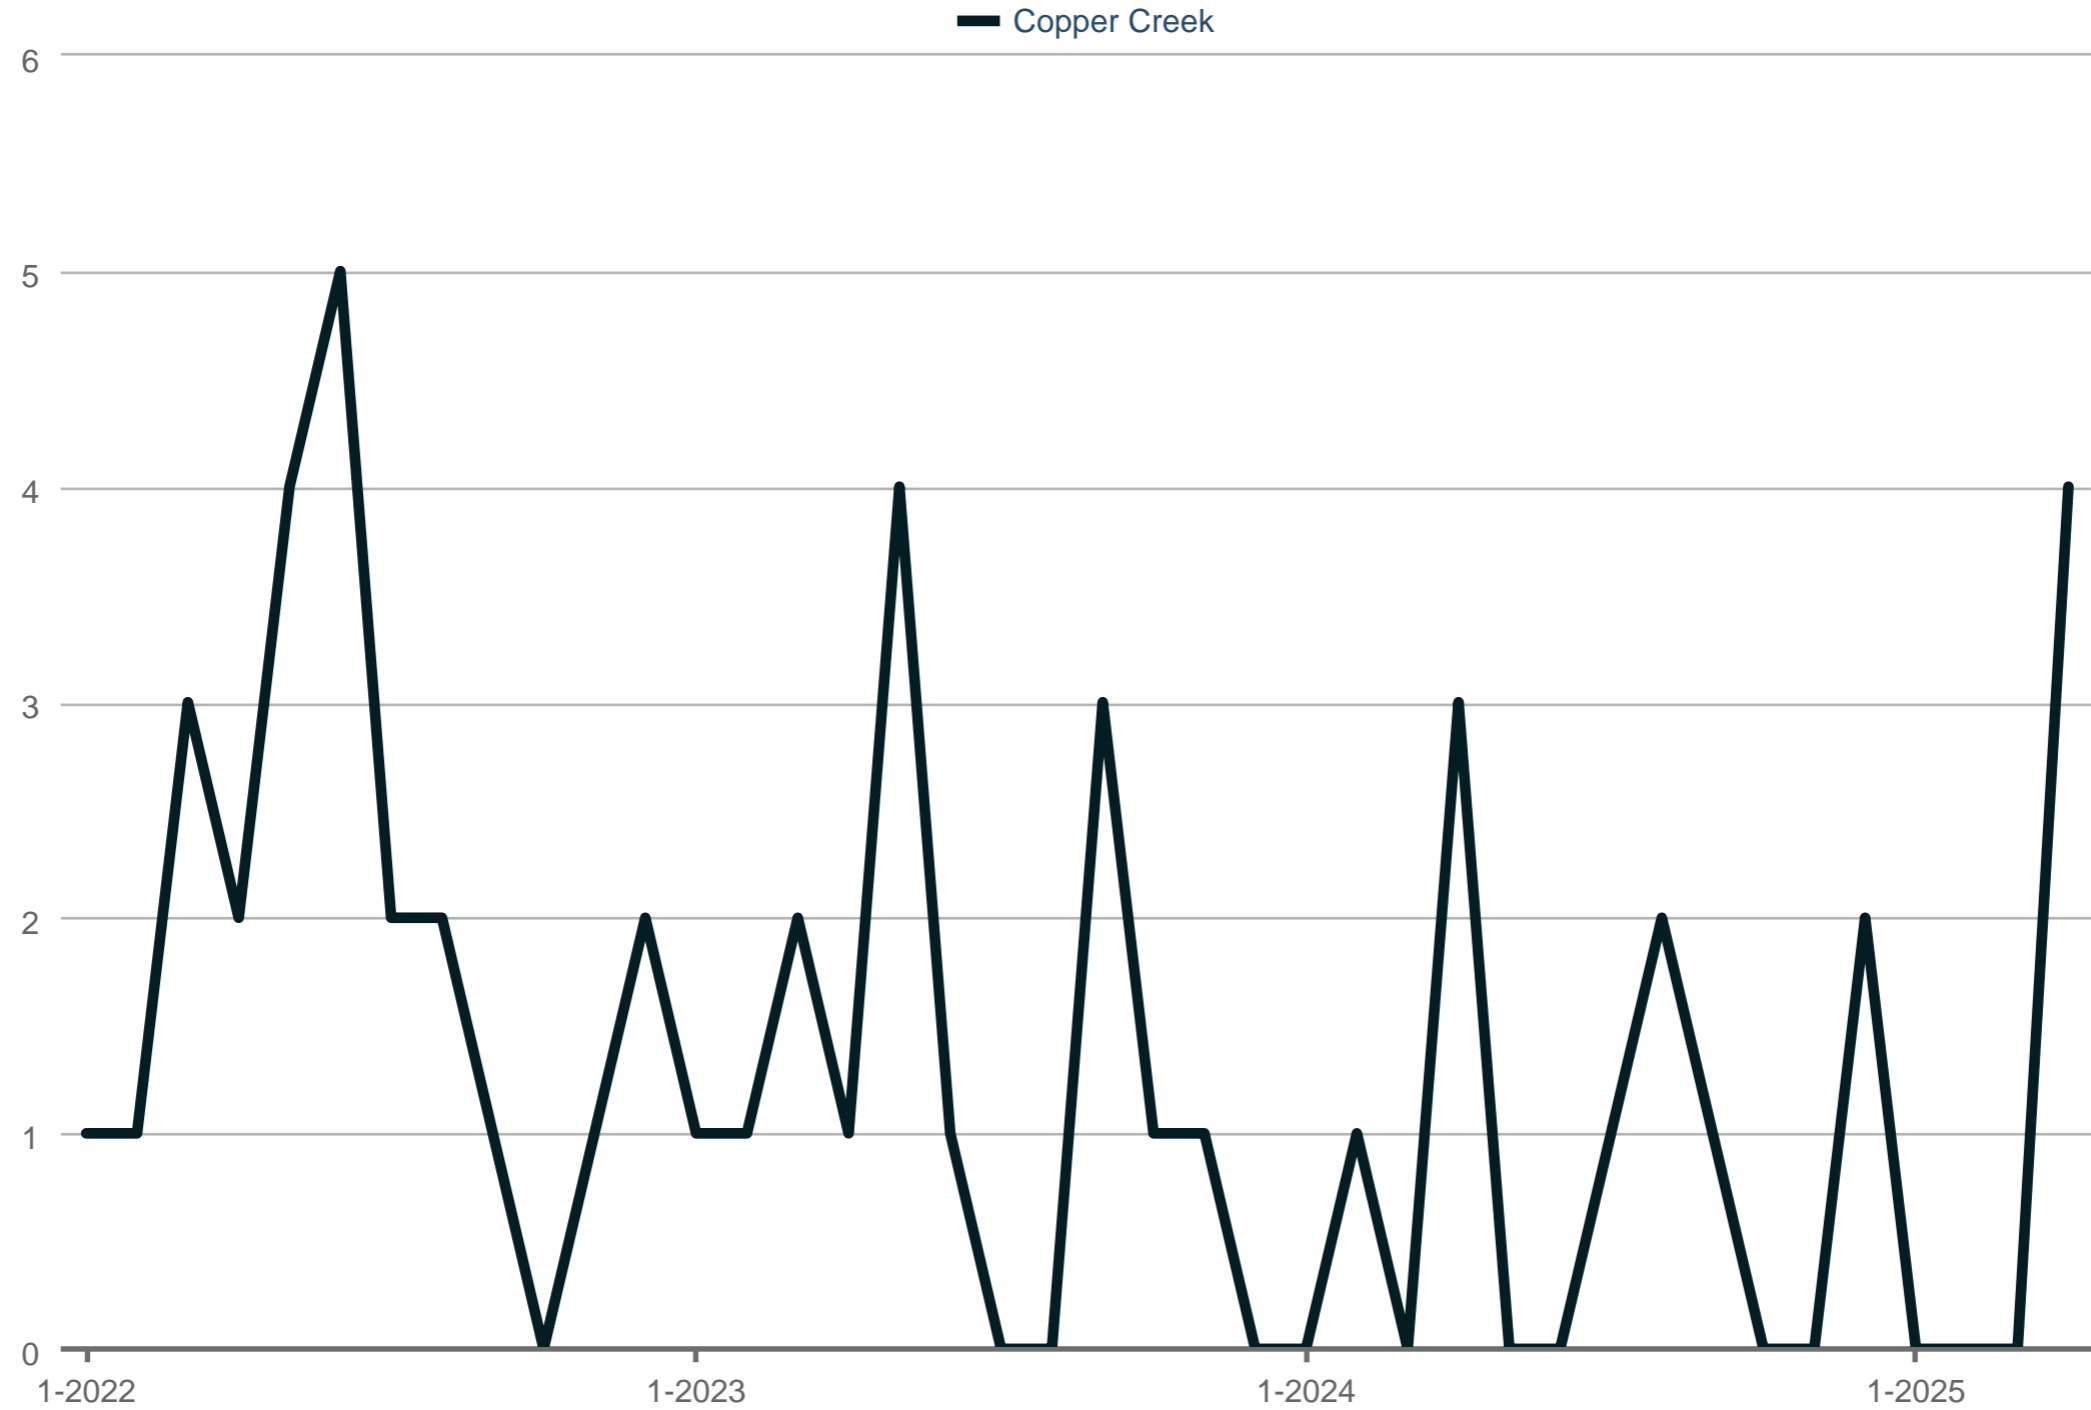

New Listings

Copper Creek

Each data point is one month of activity. Data is from May 17, 2025.