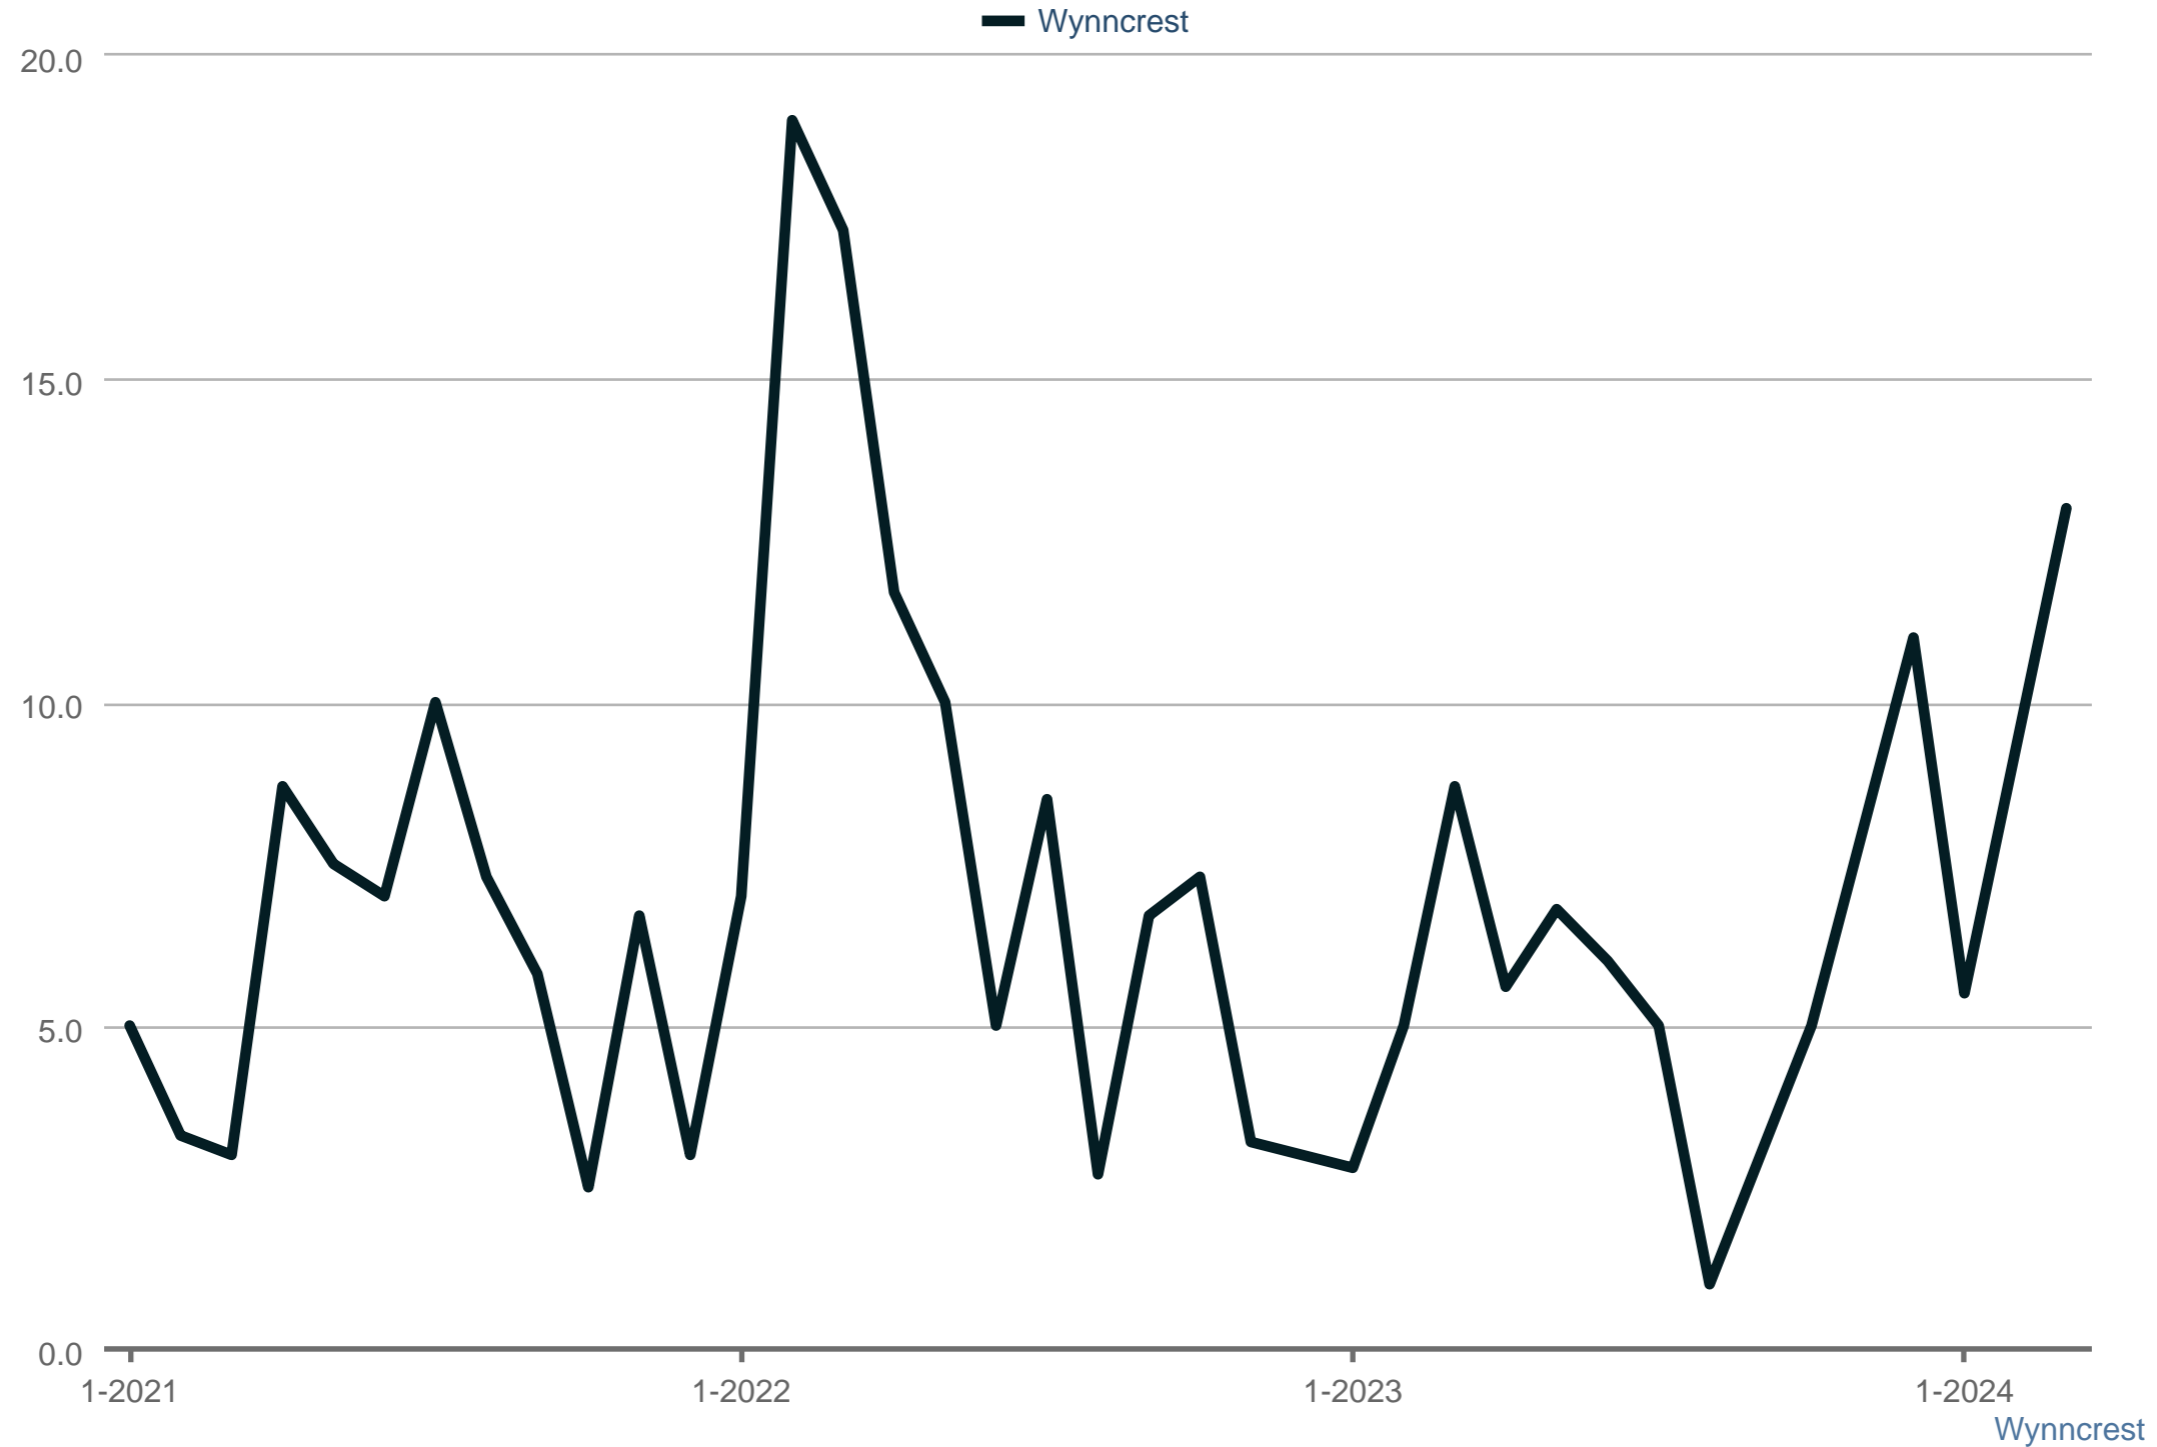

### Showings Per Listing

Each data point is one month of activity. Data is from April 24, 2024.