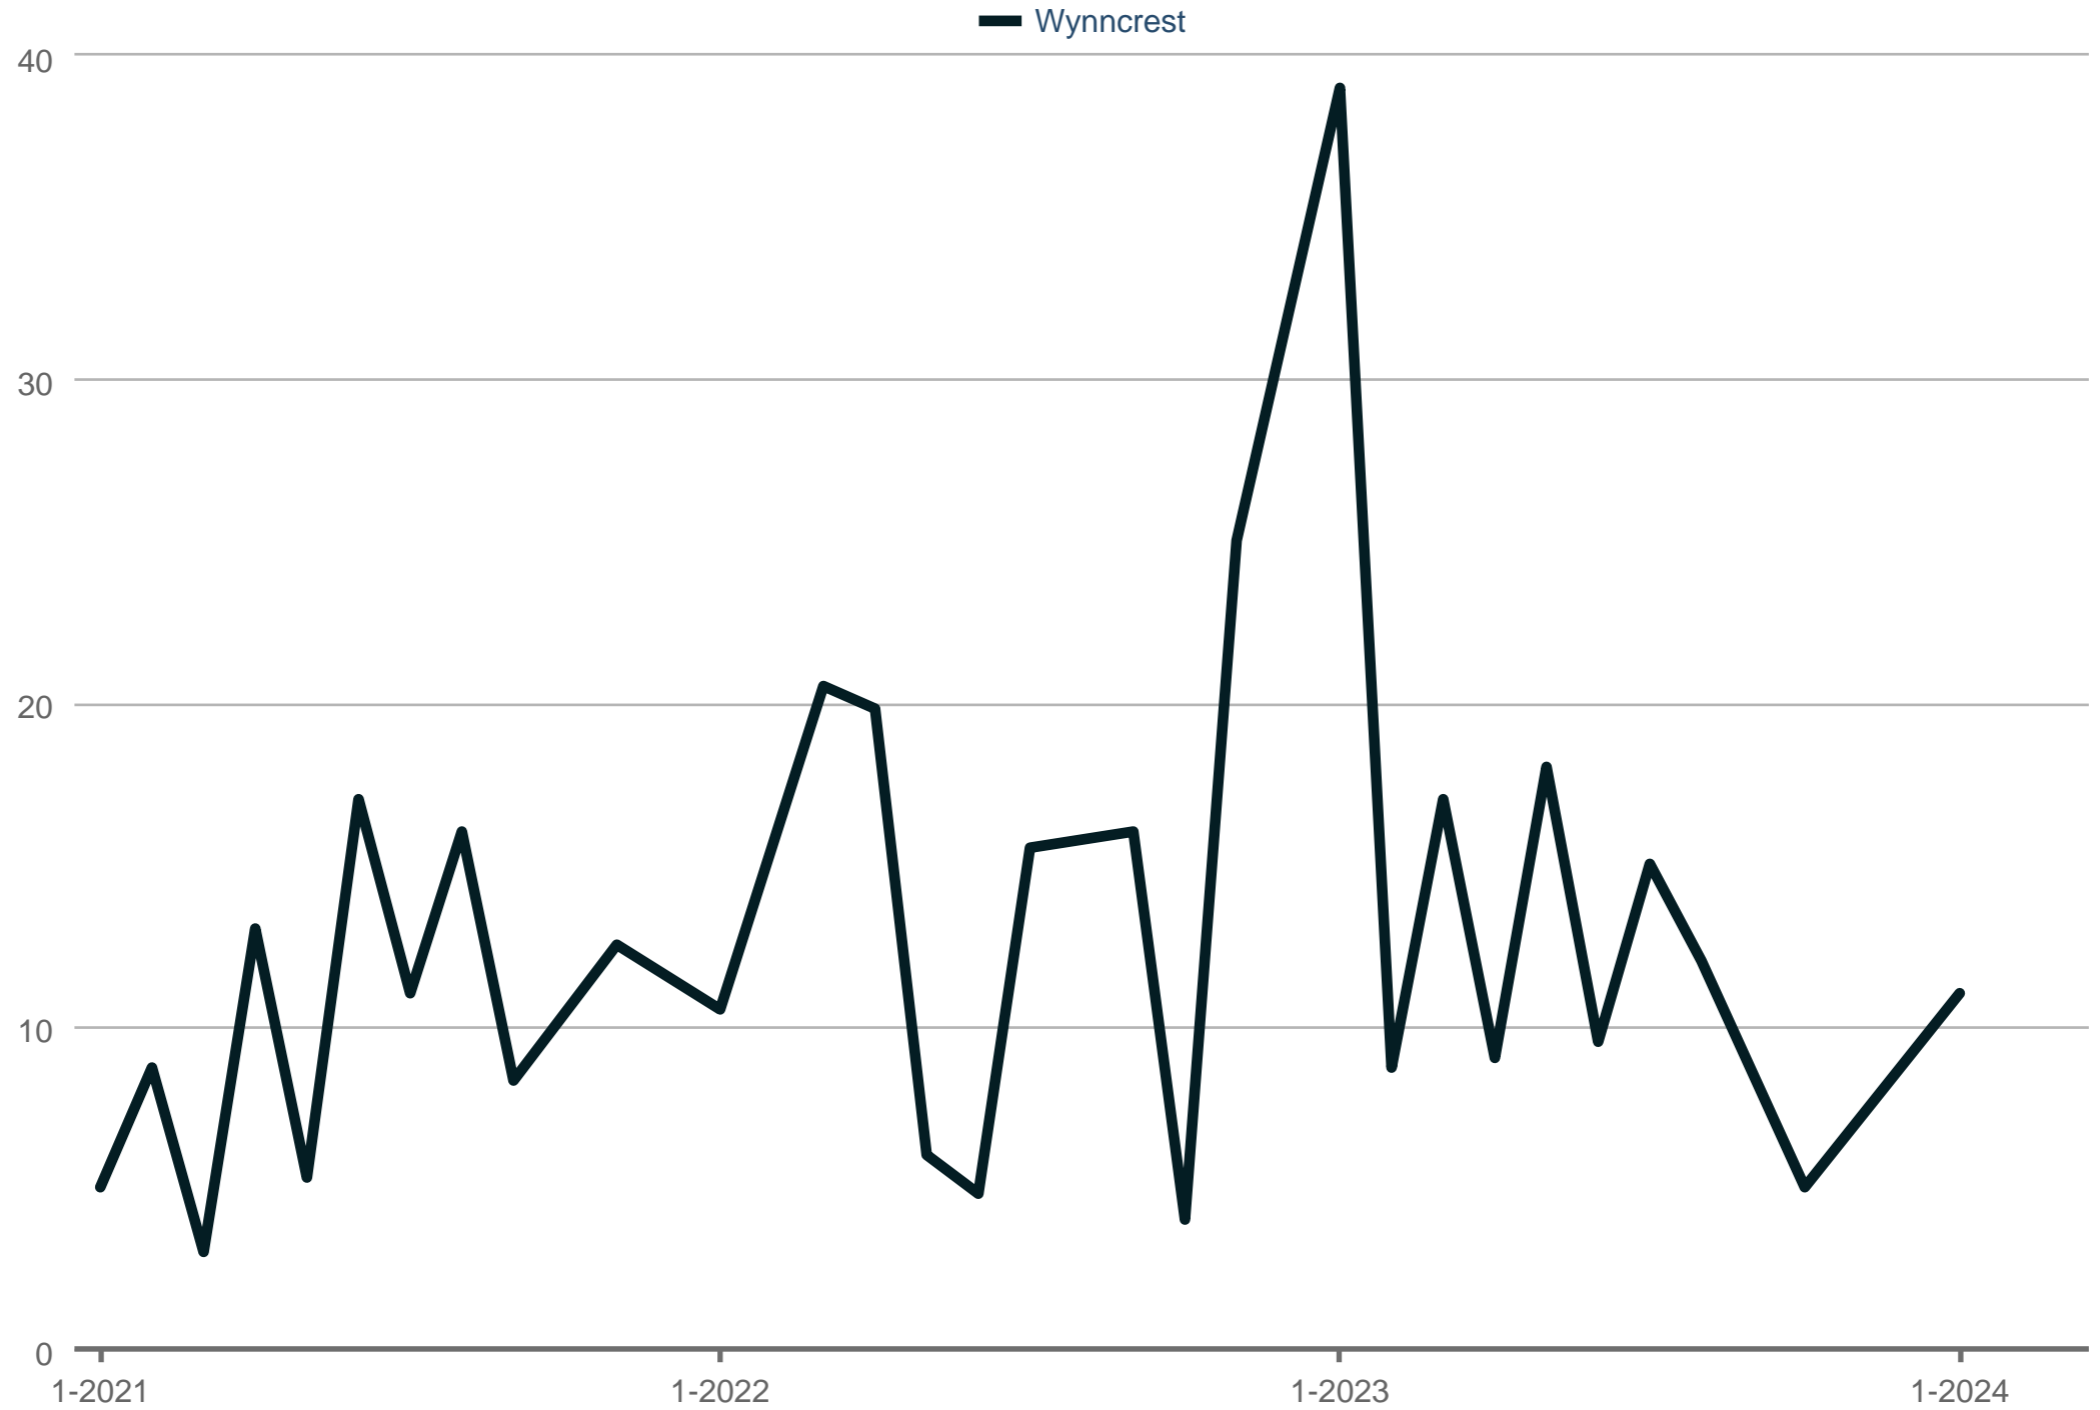

Average Showings to Pending

Each data point is one month of activity. Data is from April 25, 2024.