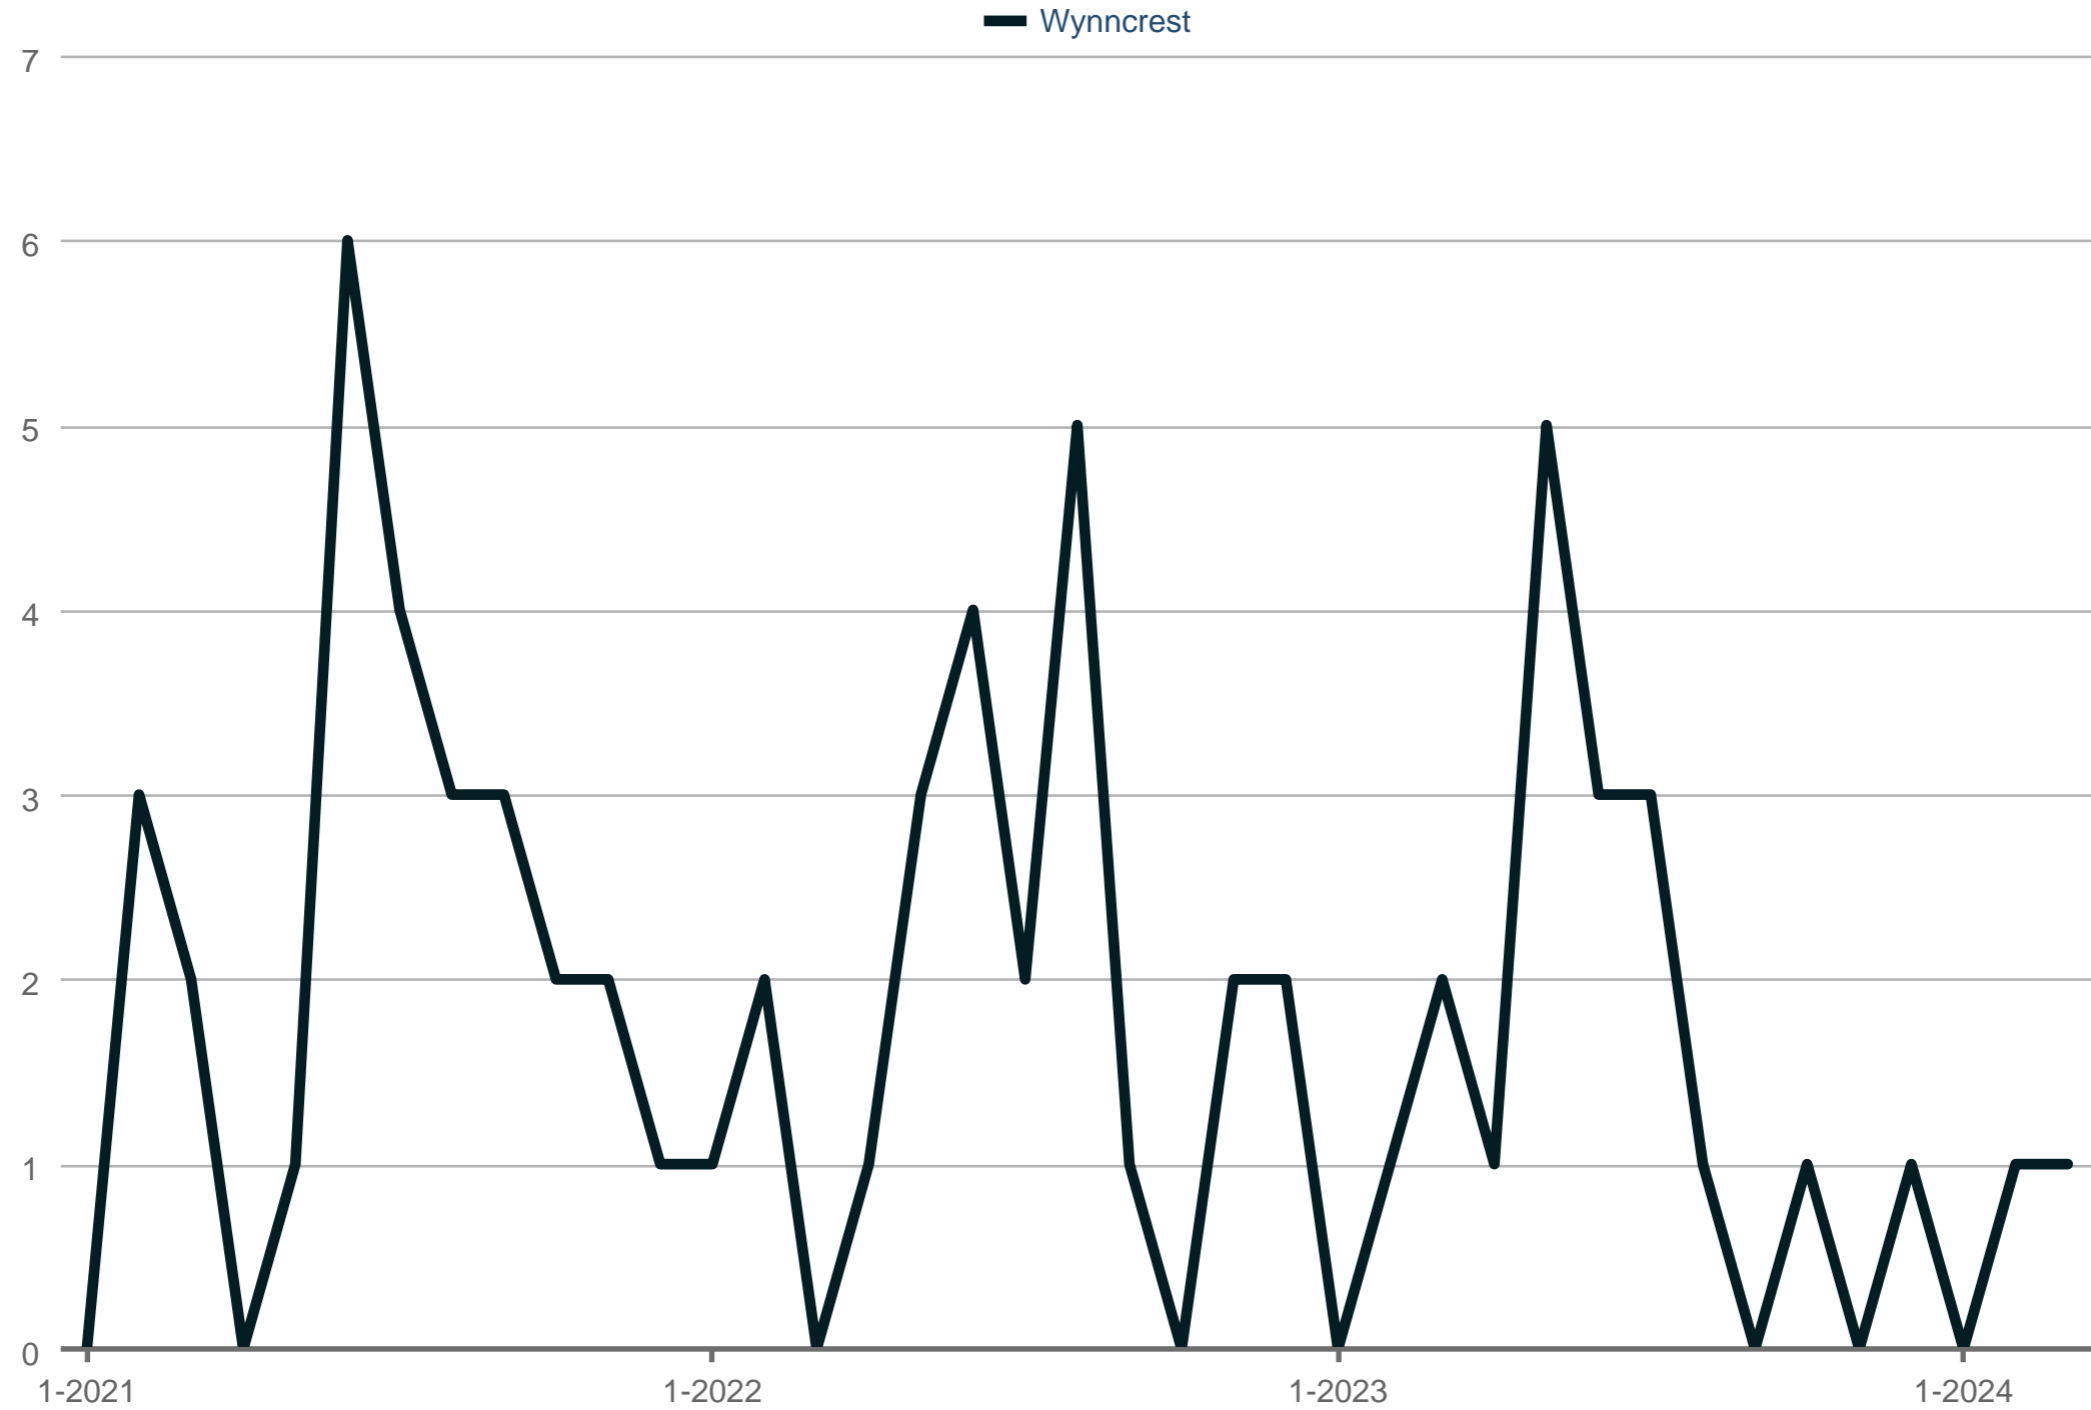

### Closed Sales

Wynncrest  
Each data point is one month of activity. Data is from April 26, 2024.