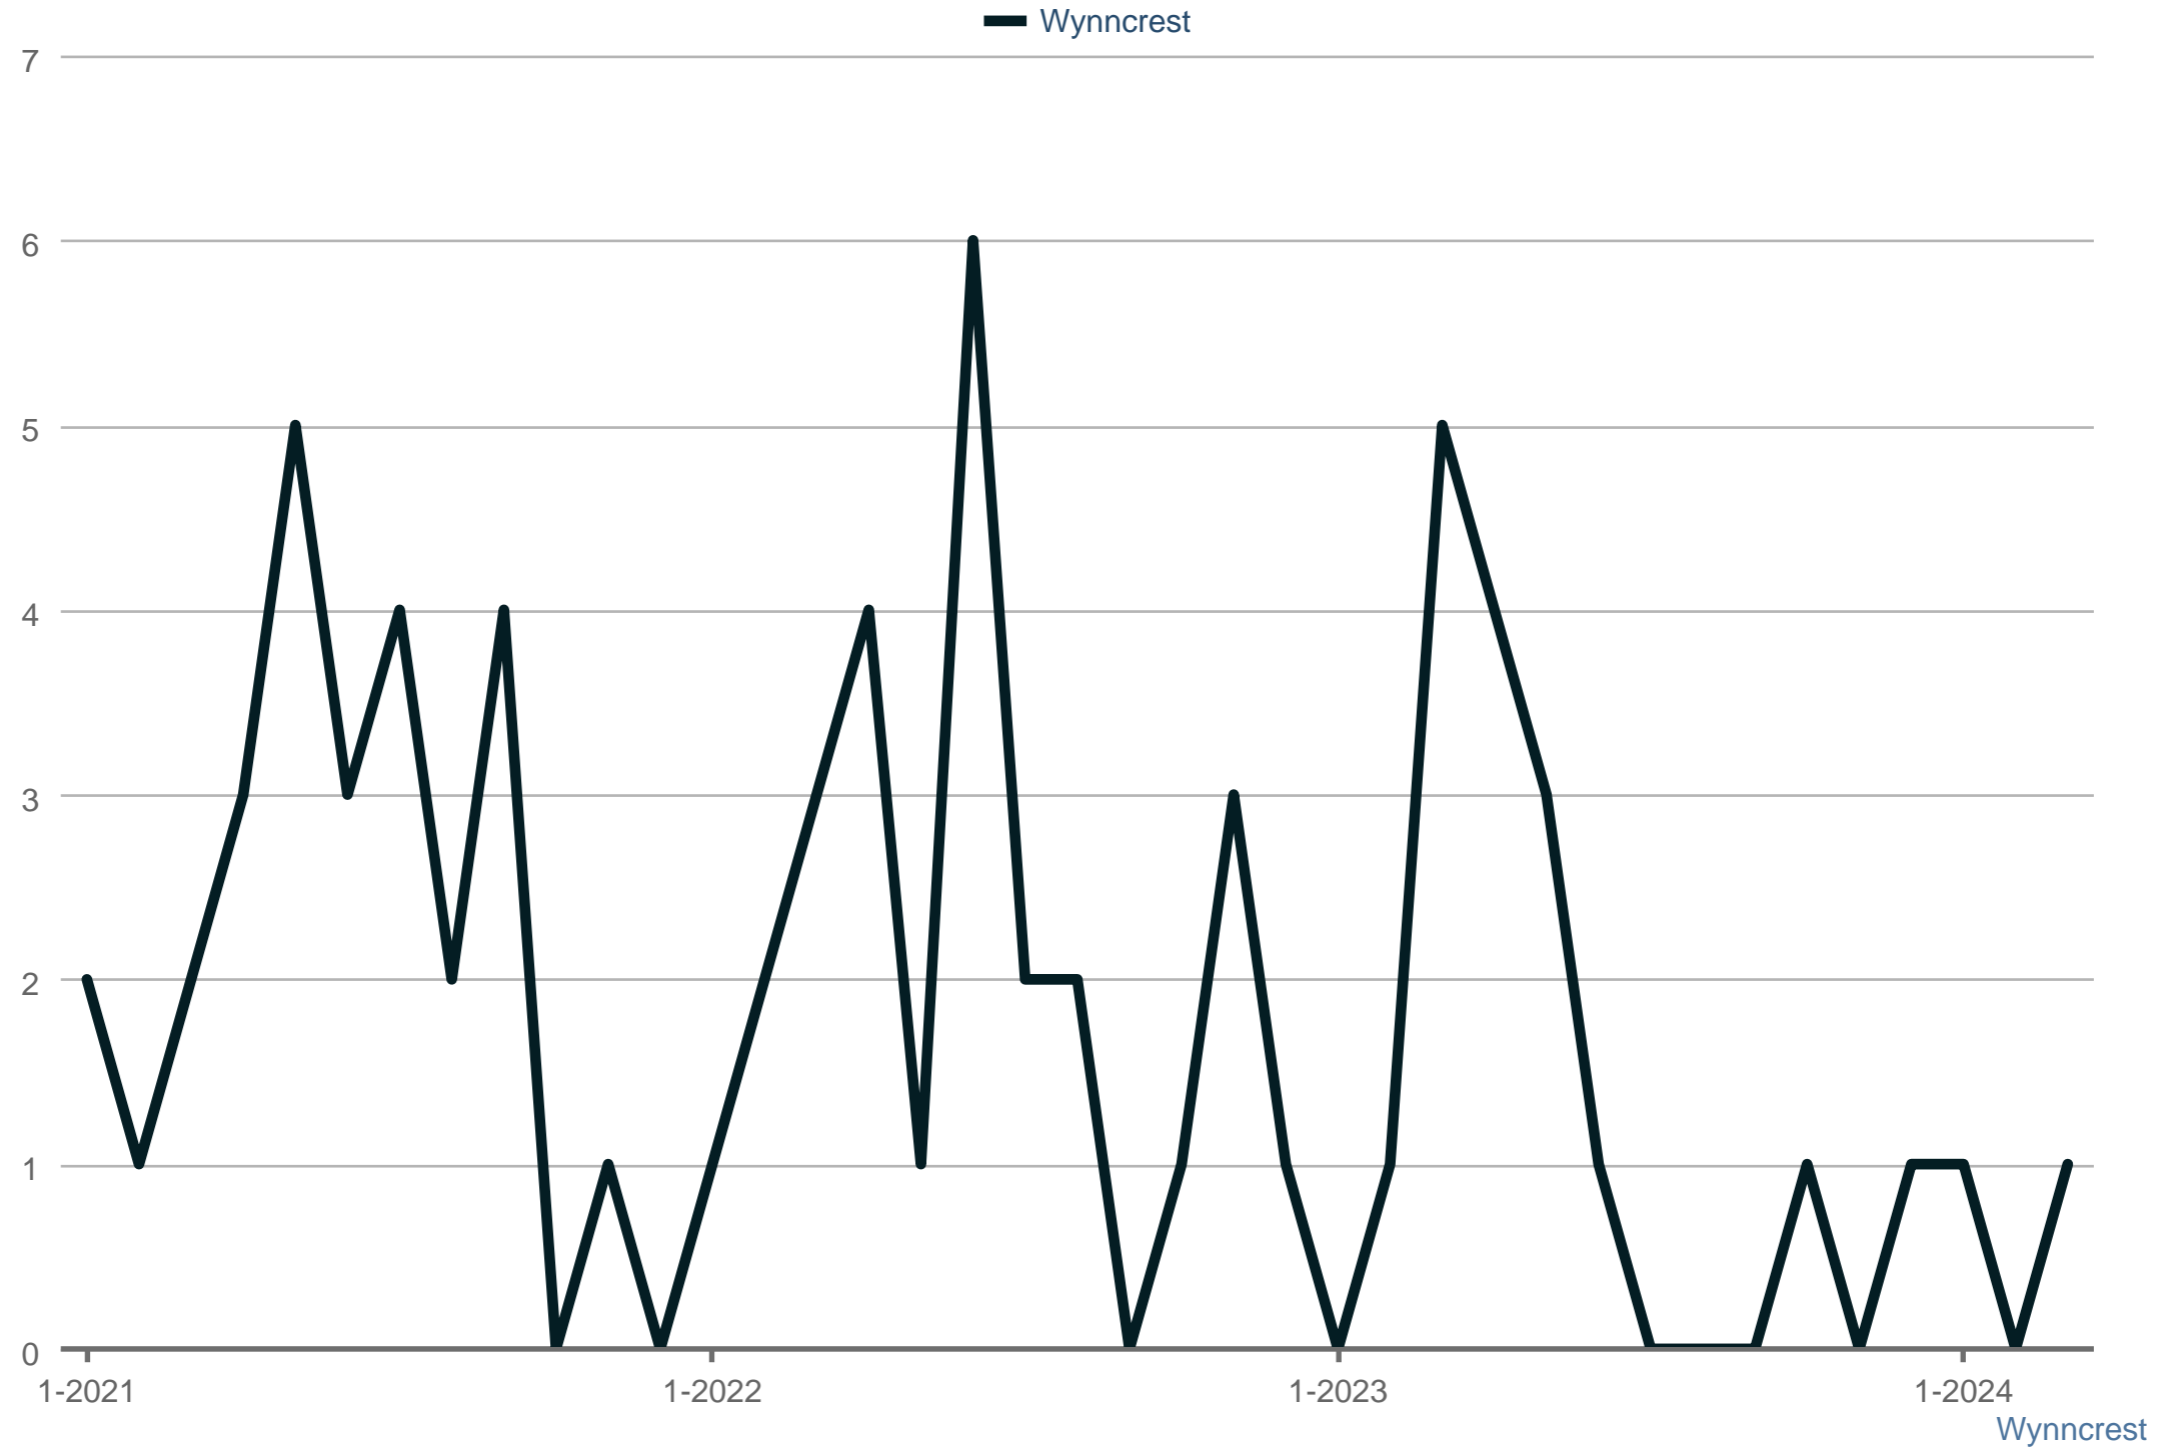

### New Listings

Each data point is one month of activity. Data is from April 27, 2024.