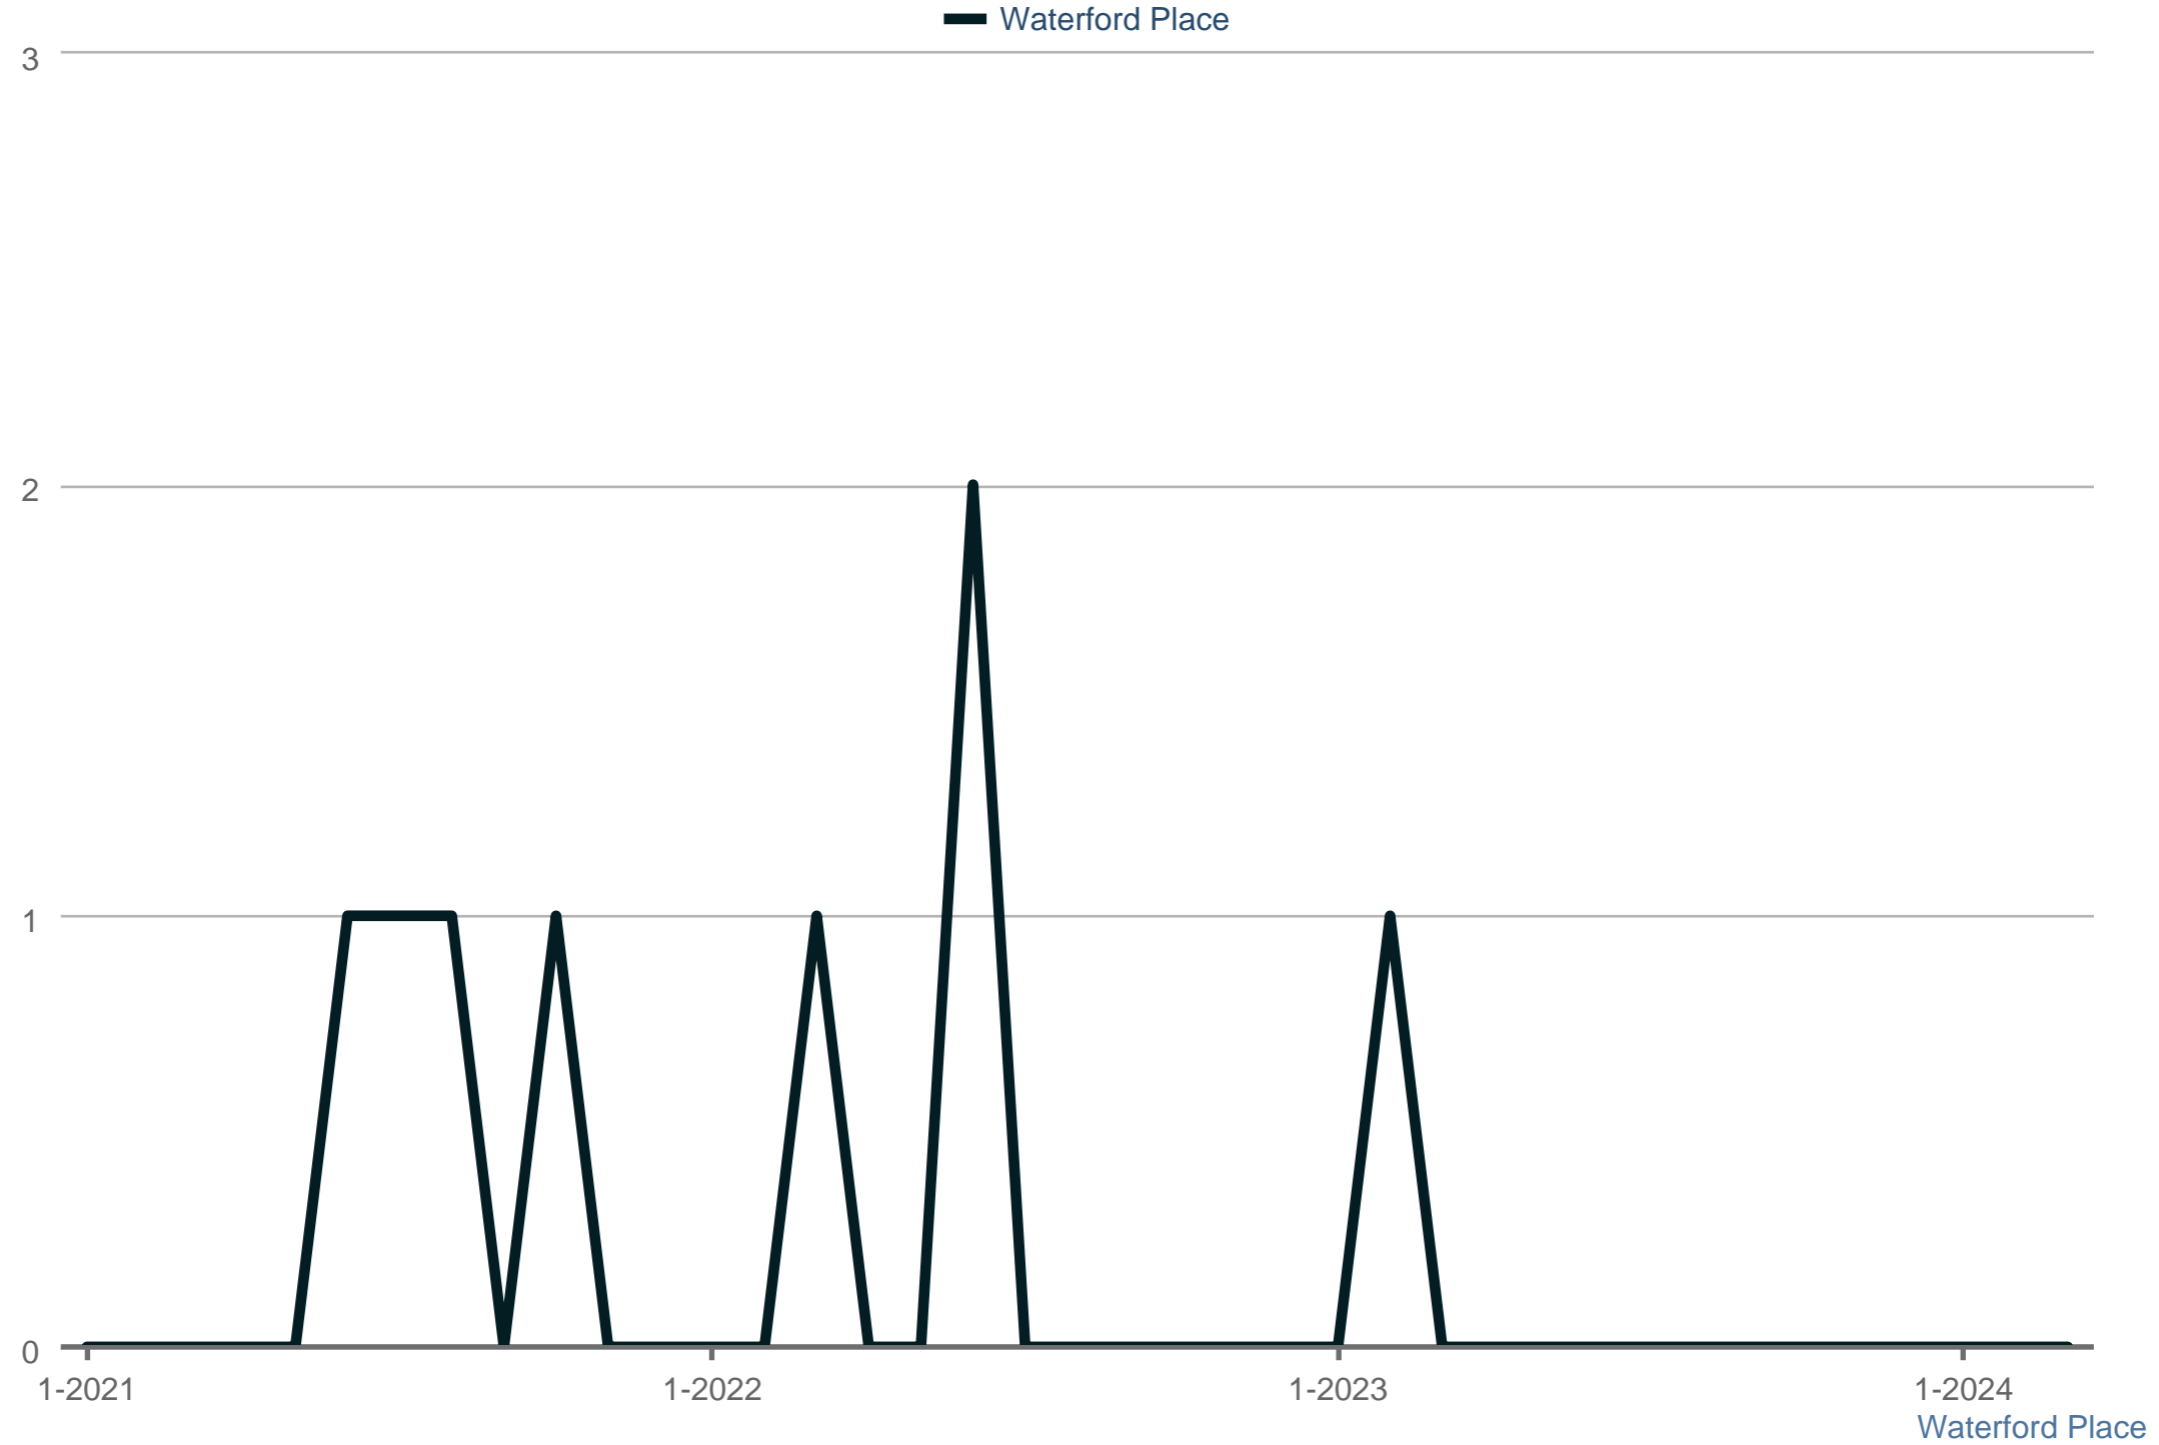

### Closed Sales

Each data point is one month of activity. Data is from April 19, 2024.