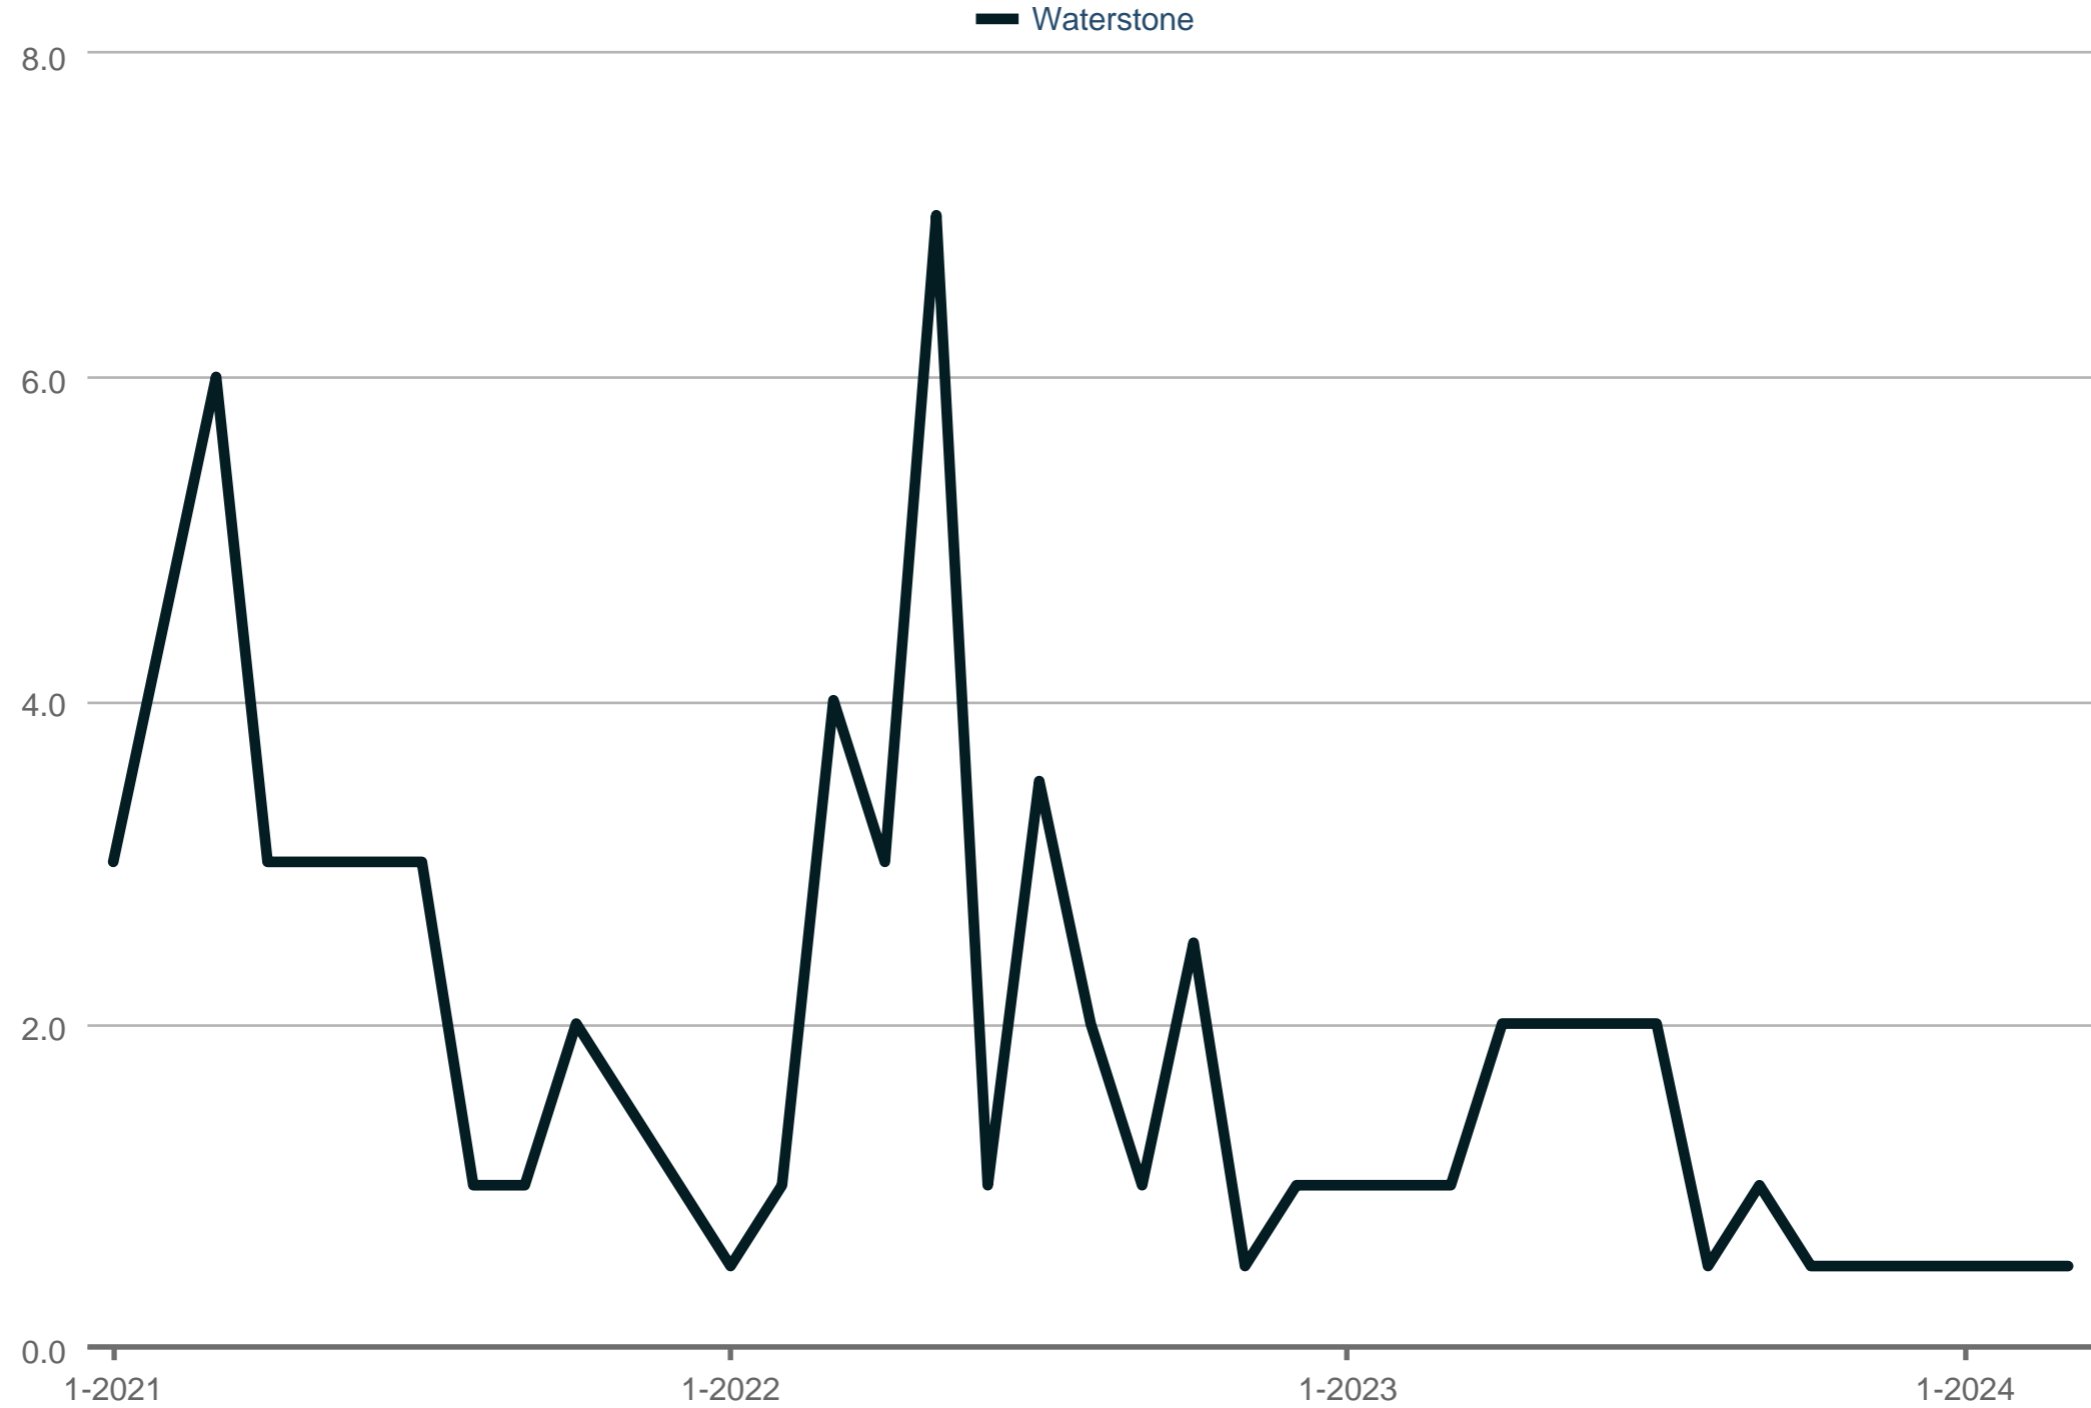

### Showings Per Listing

Each data point is one month of activity. Data is from April 27, 2024.