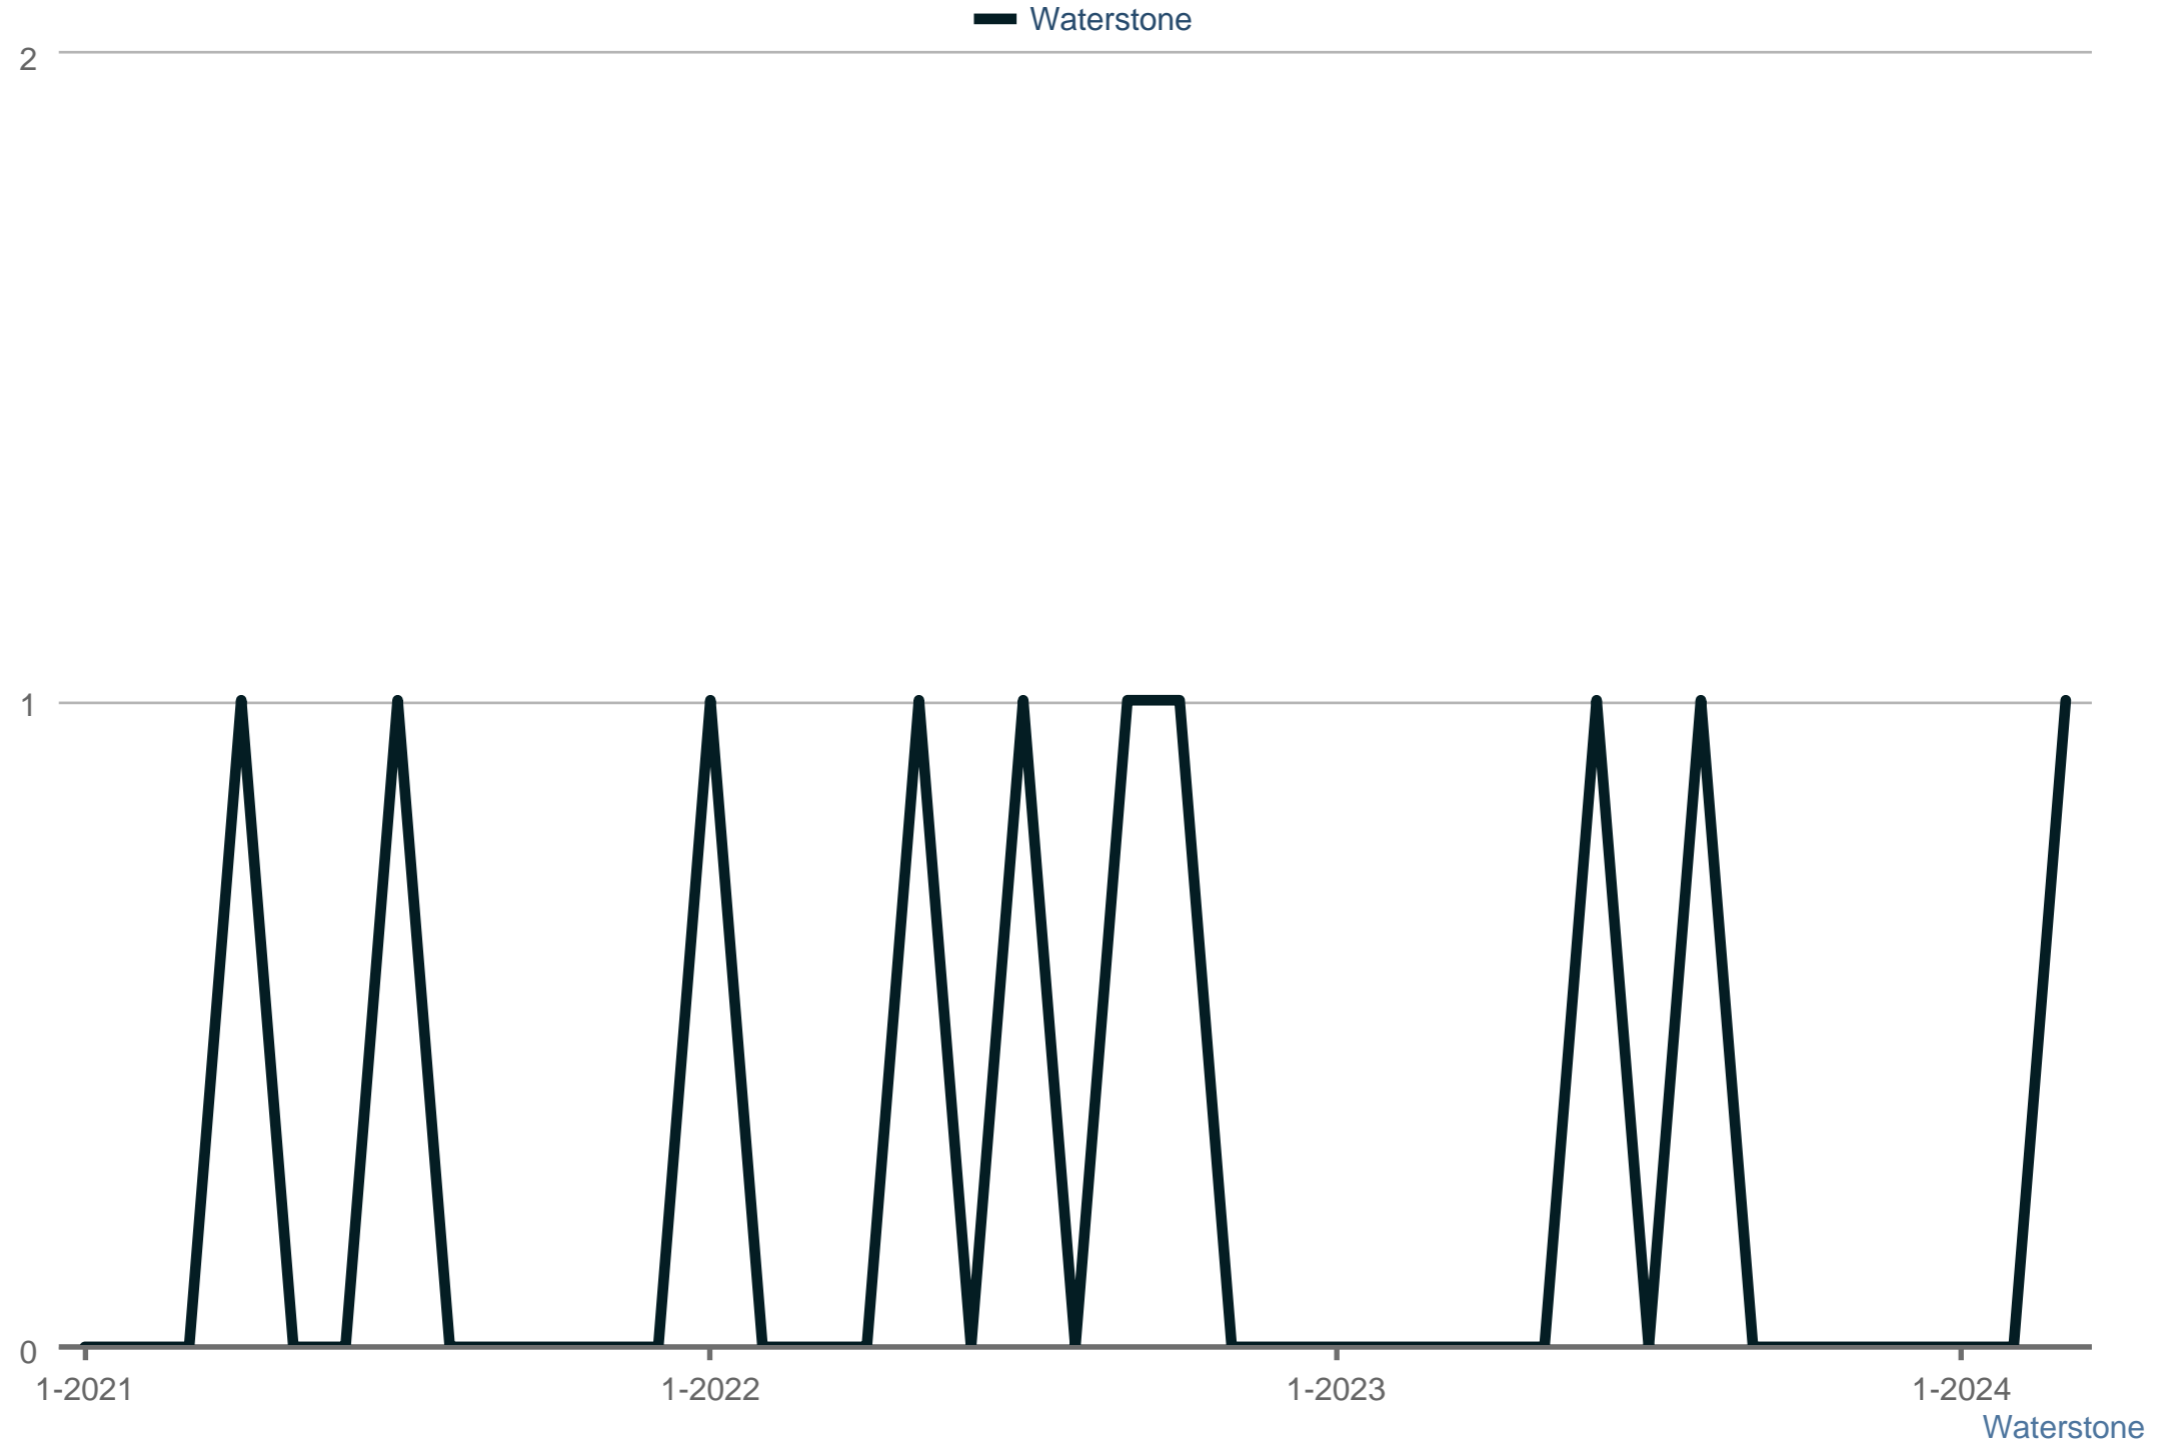

New Listings

Each data point is one month of activity. Data is from April 19, 2024.