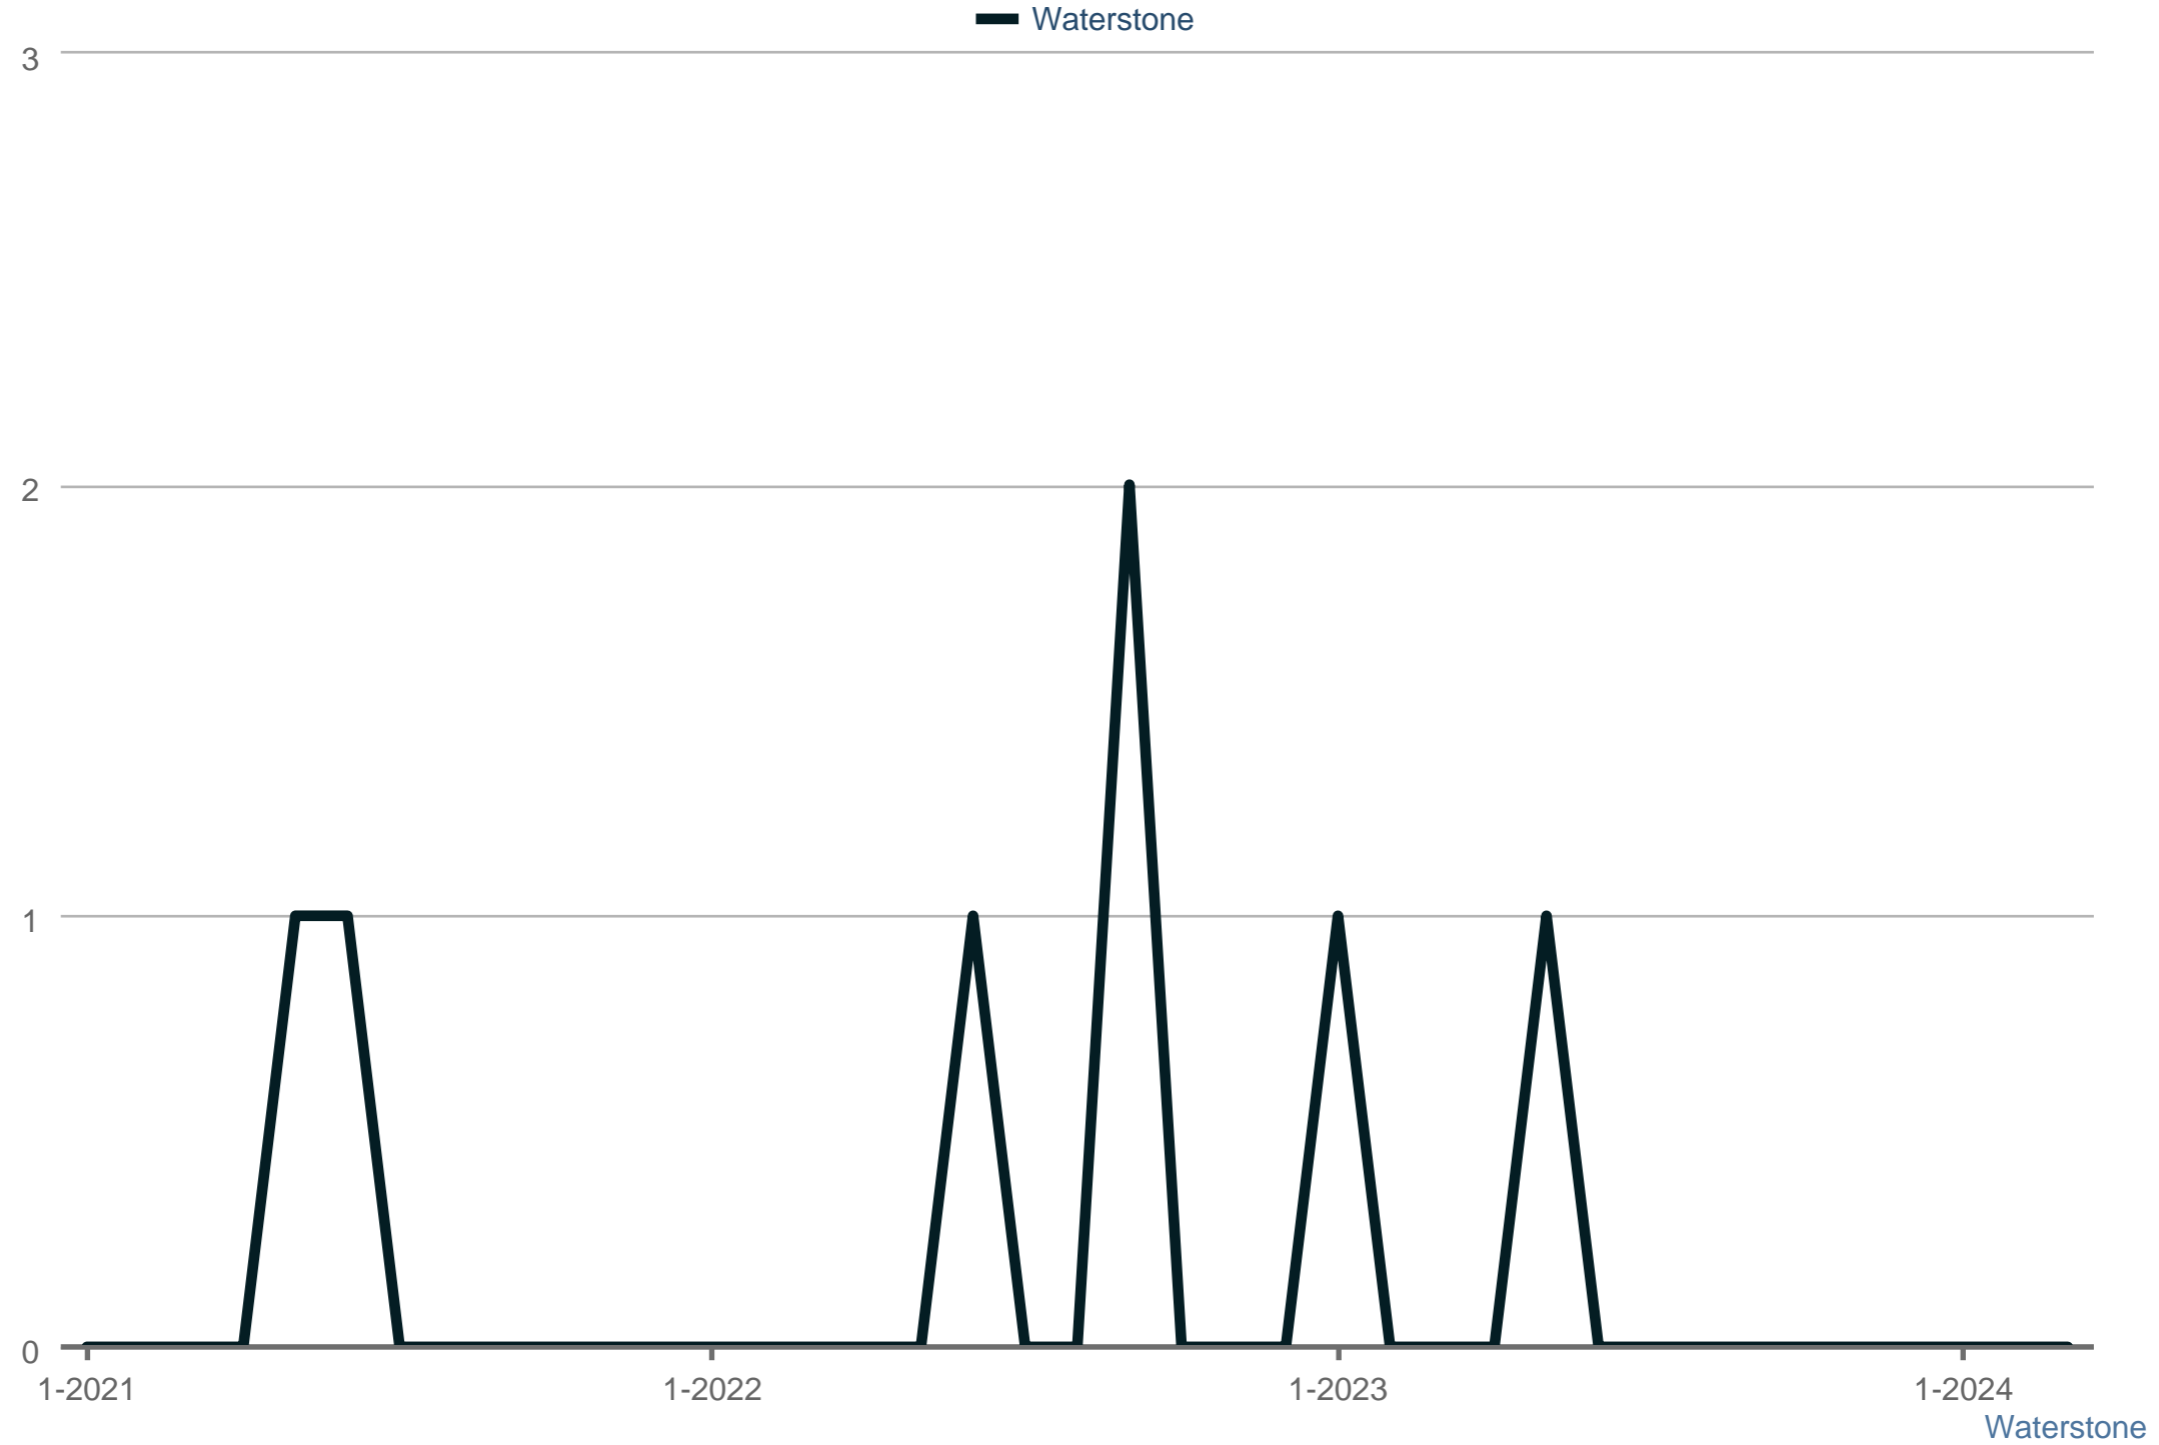

Closed Sales

Each data point is one month of activity. Data is from April 23, 2024.