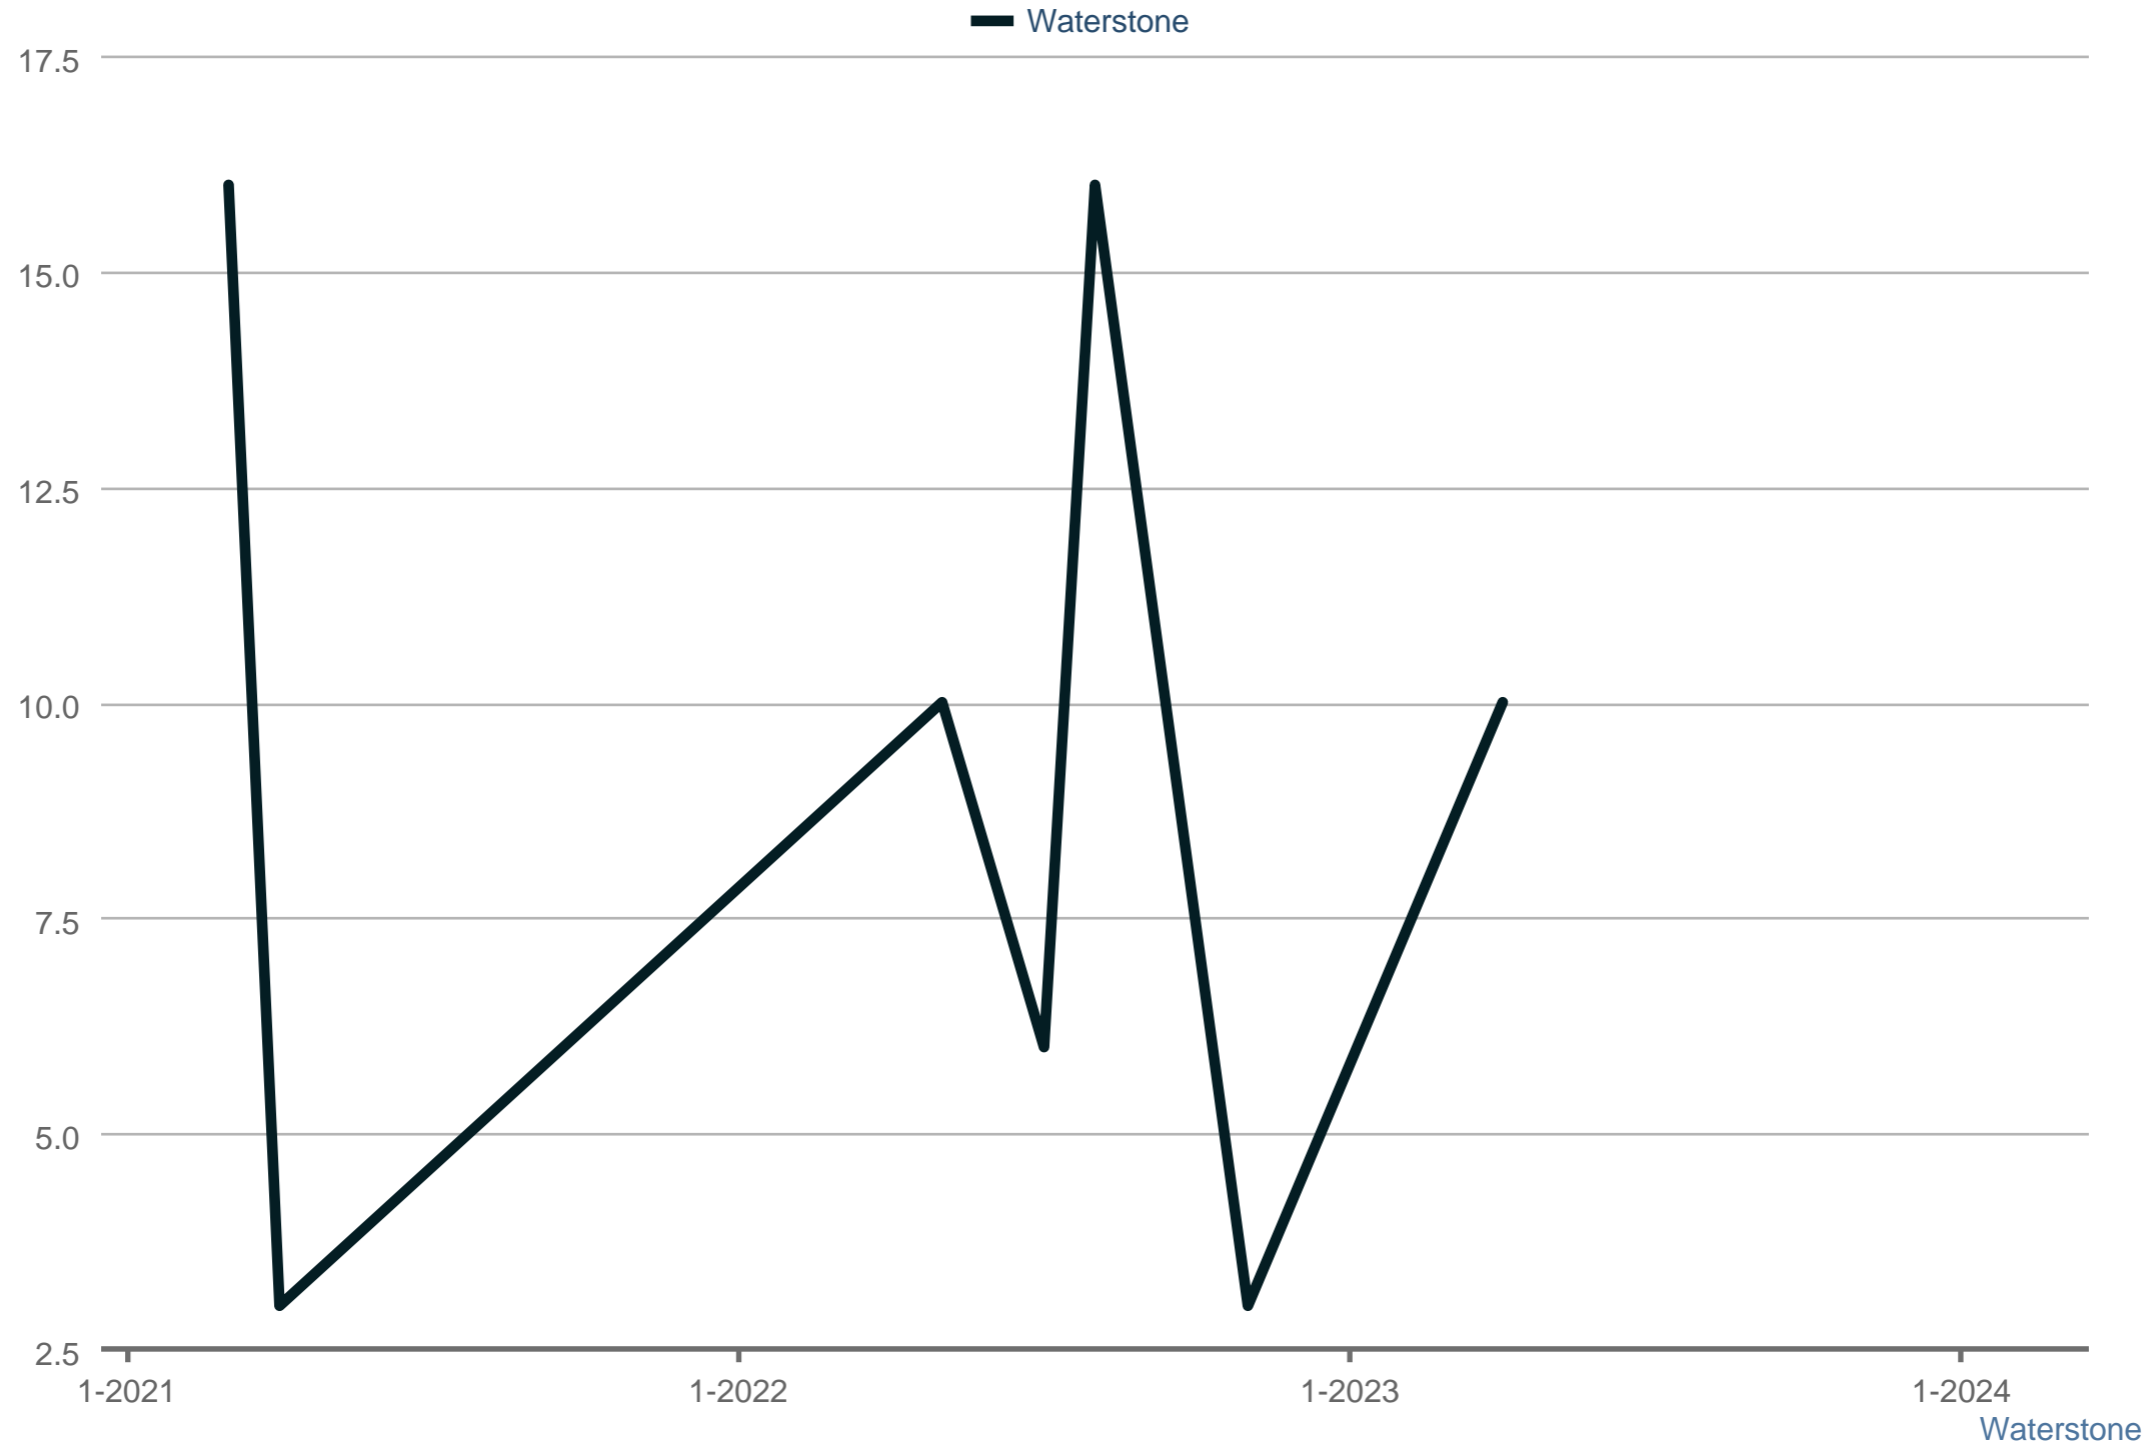

### Average Showings to Pending

Each data point is one month of activity. Data is from April 16, 2024.