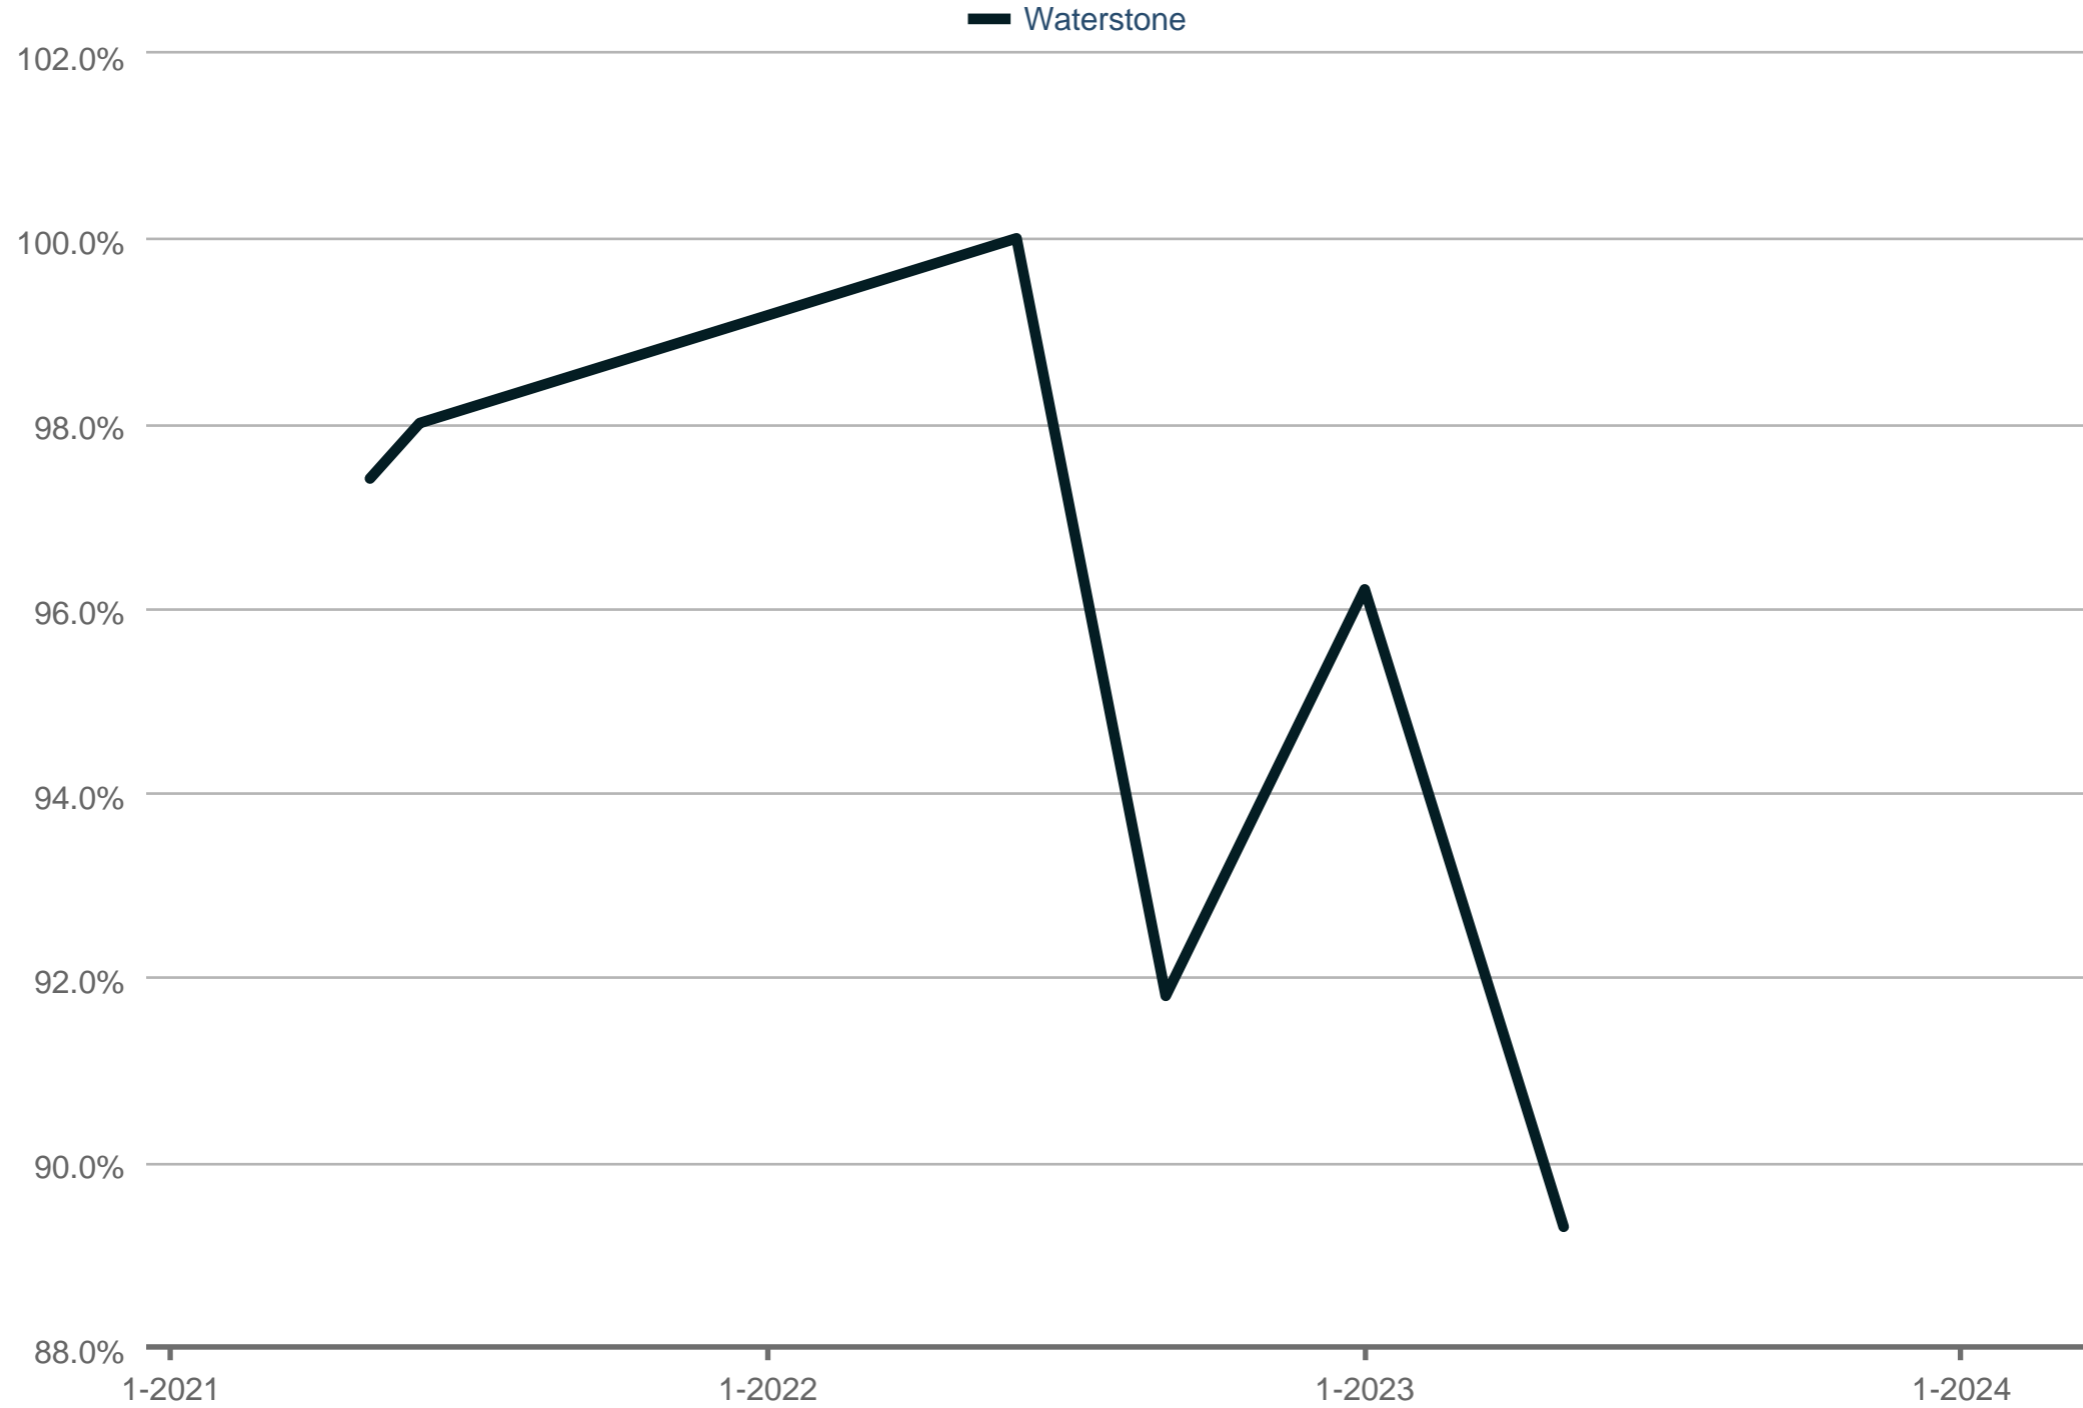

Average Percent of Last List Price

Each data point is one month of activity. Data is from April 26, 2024.