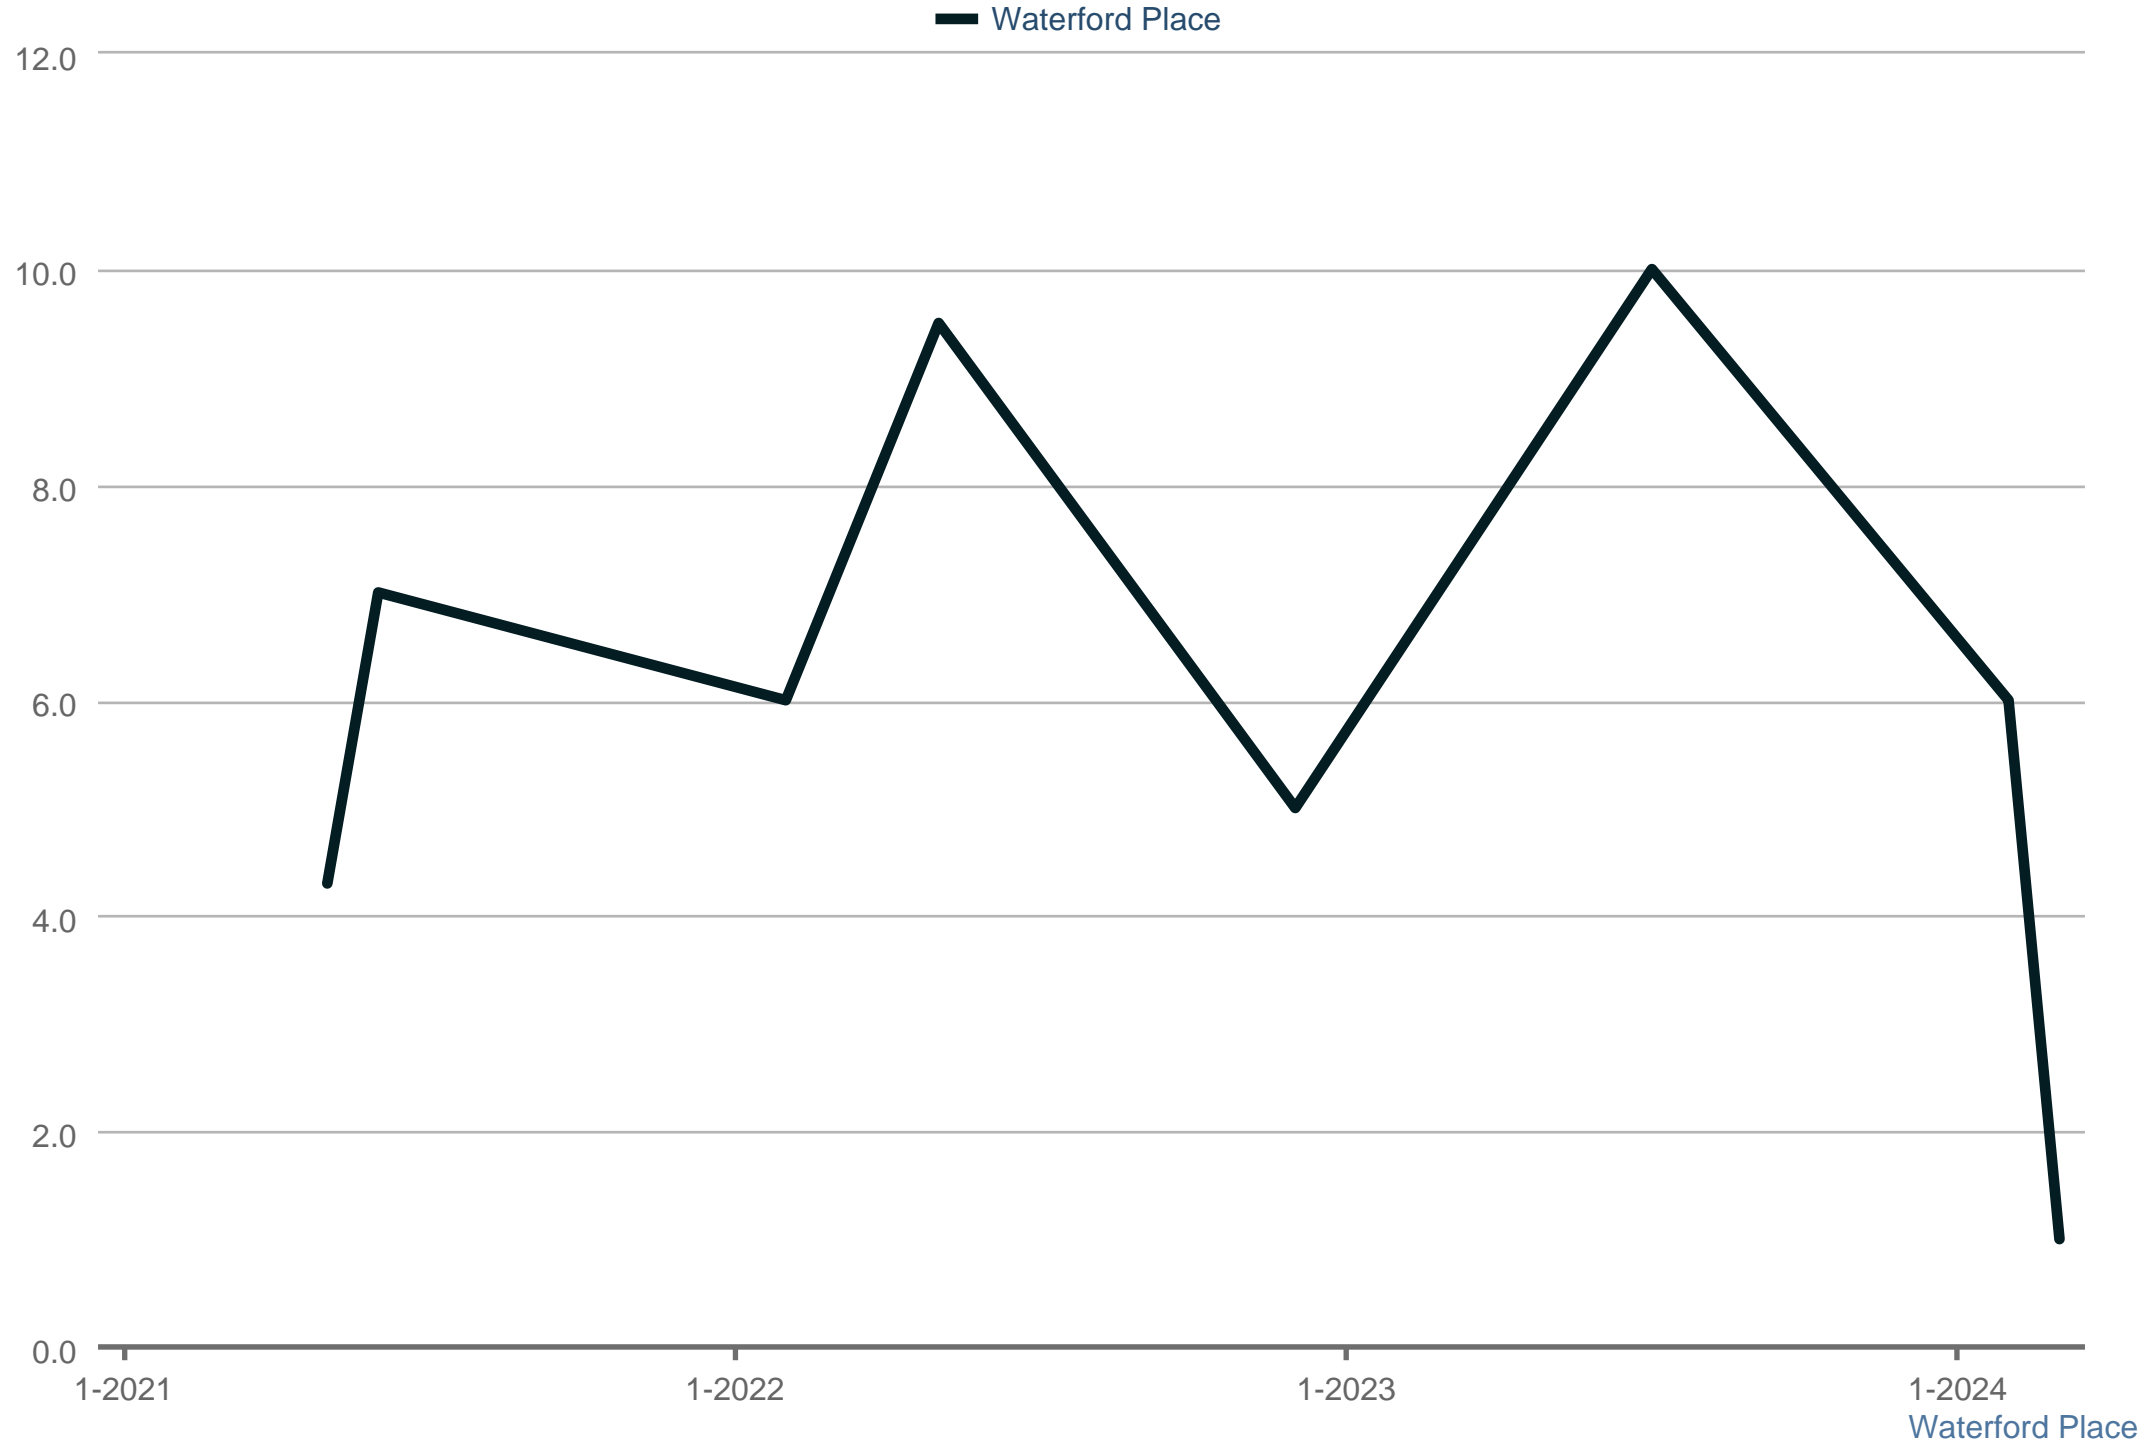

Showings Per Listing

Each data point is one month of activity. Data is from April 23, 2024.