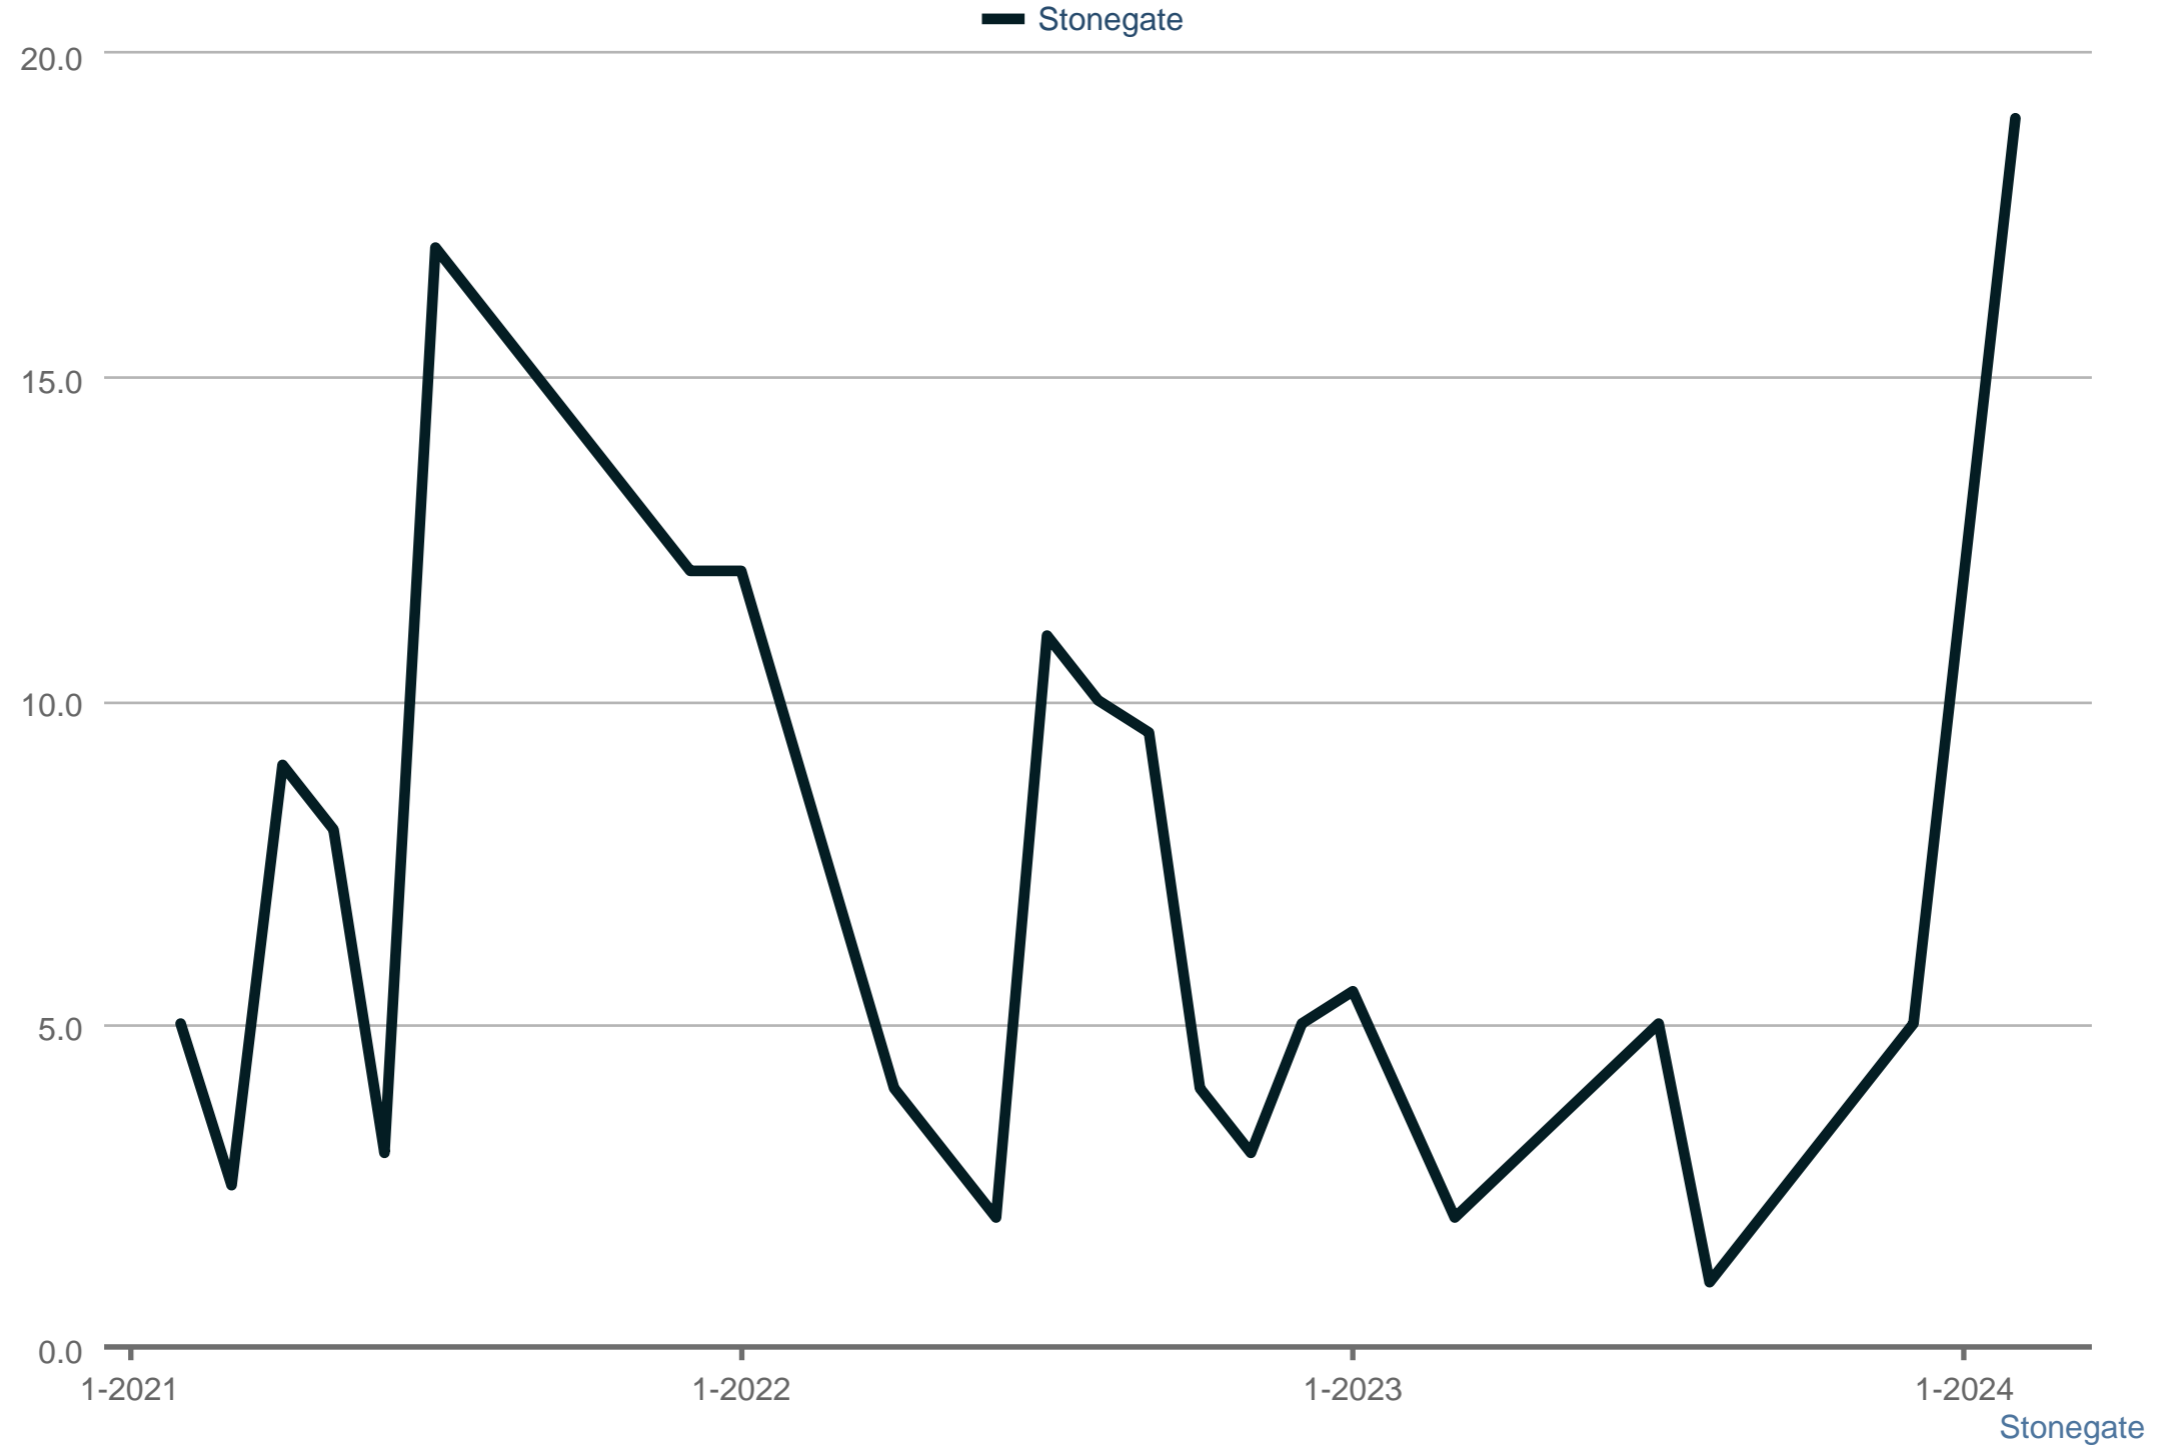

Showings Per Listing

Each data point is one month of activity. Data is from April 19, 2024.