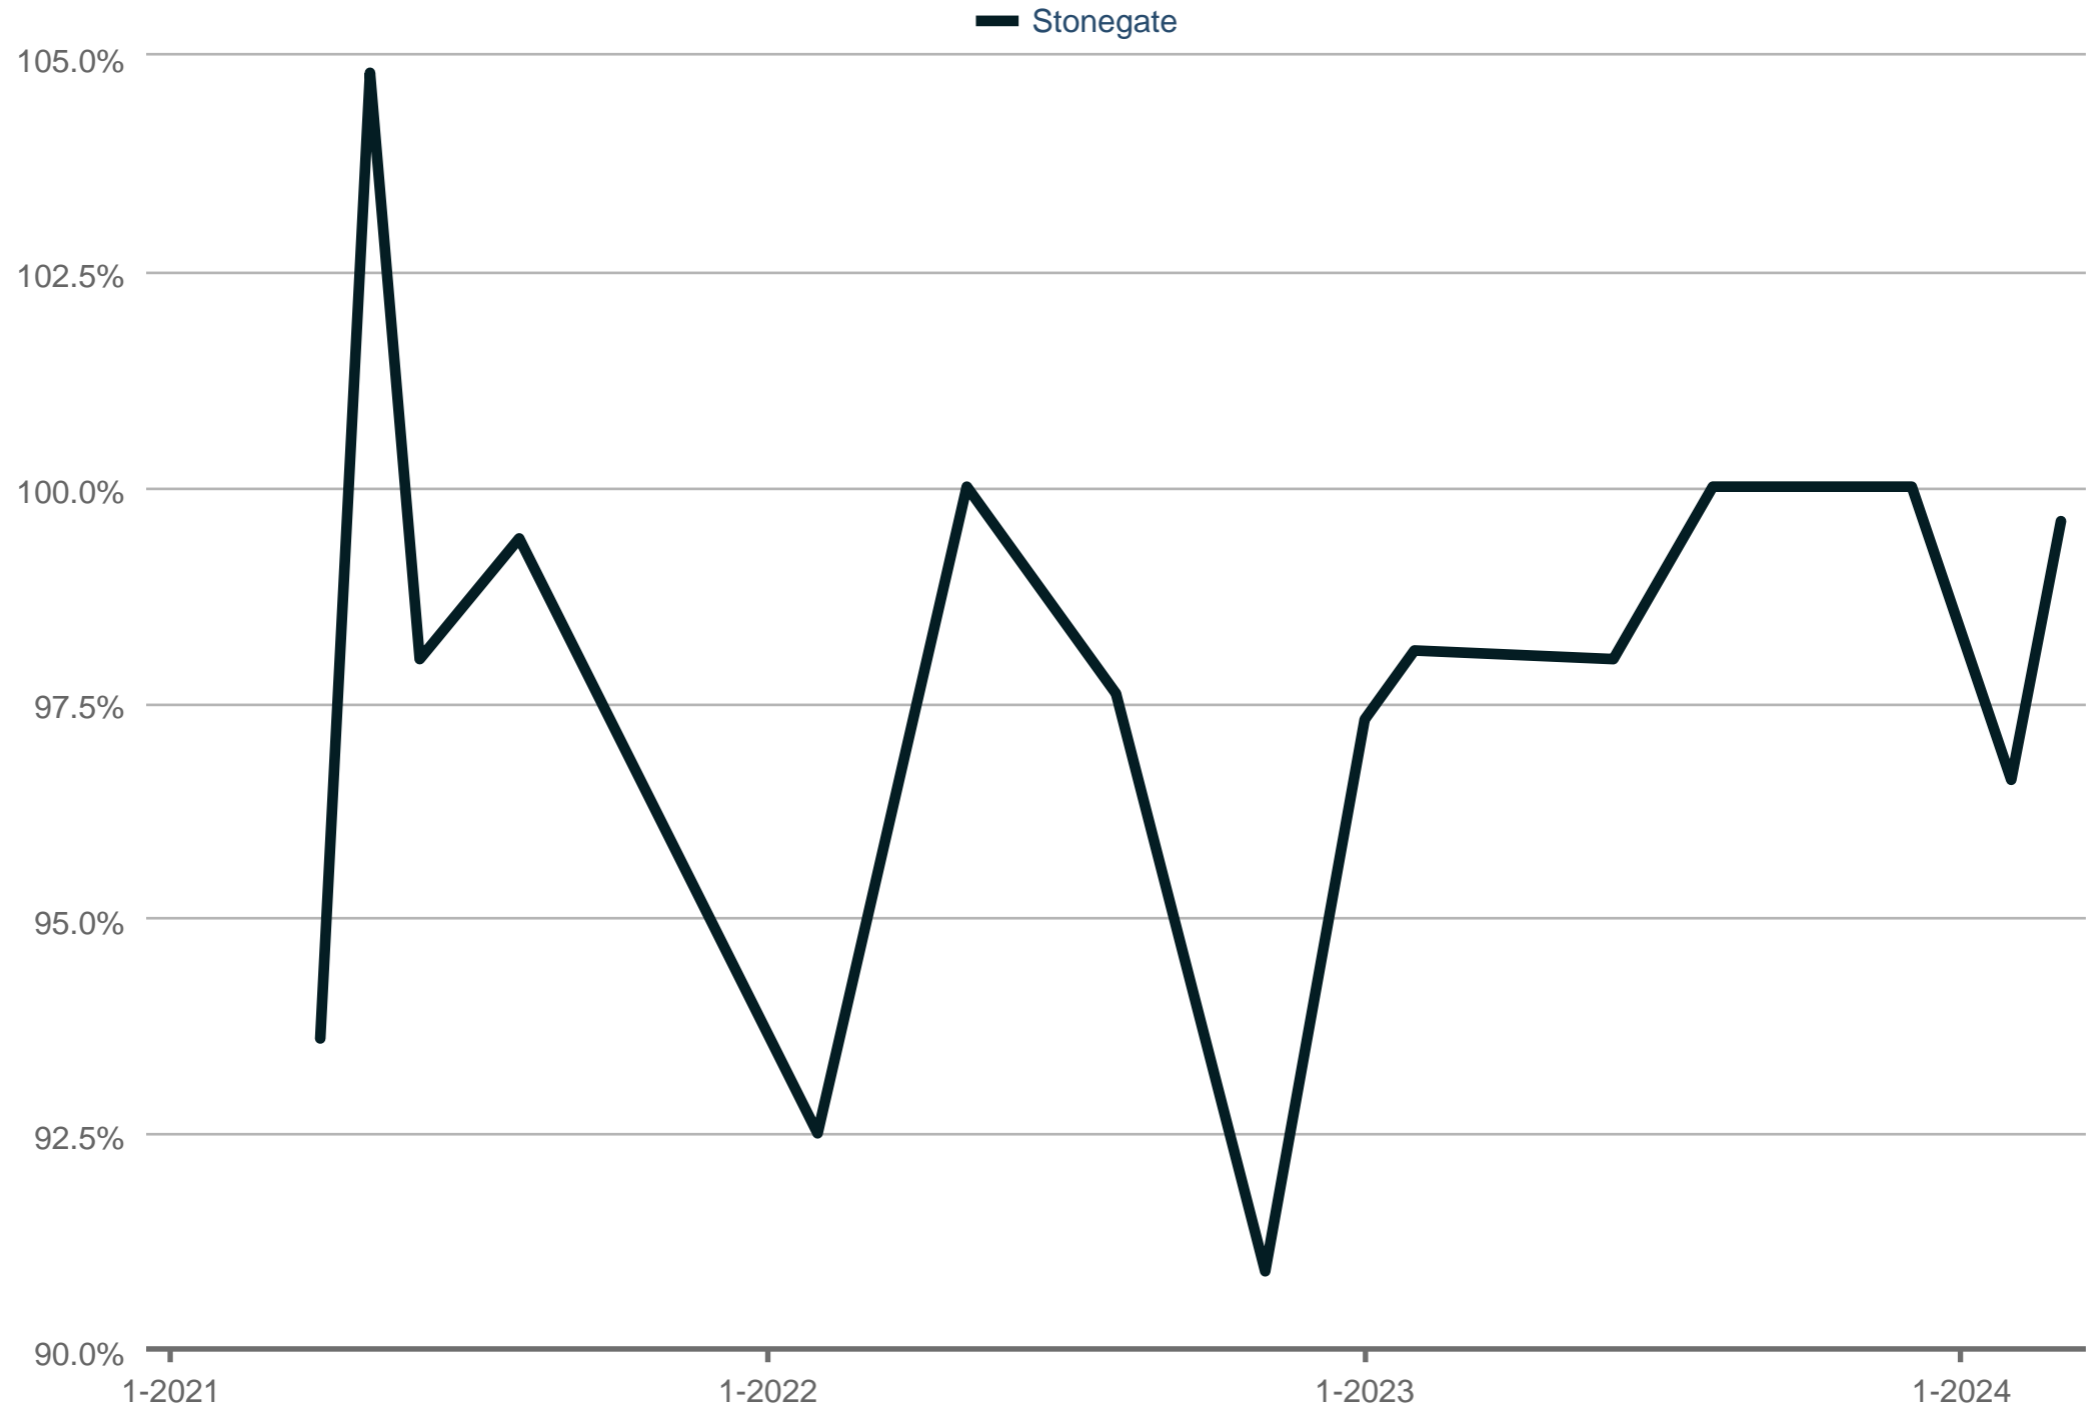

Average Percent of Last List Price

Each data point is one month of activity. Data is from April 25, 2024.