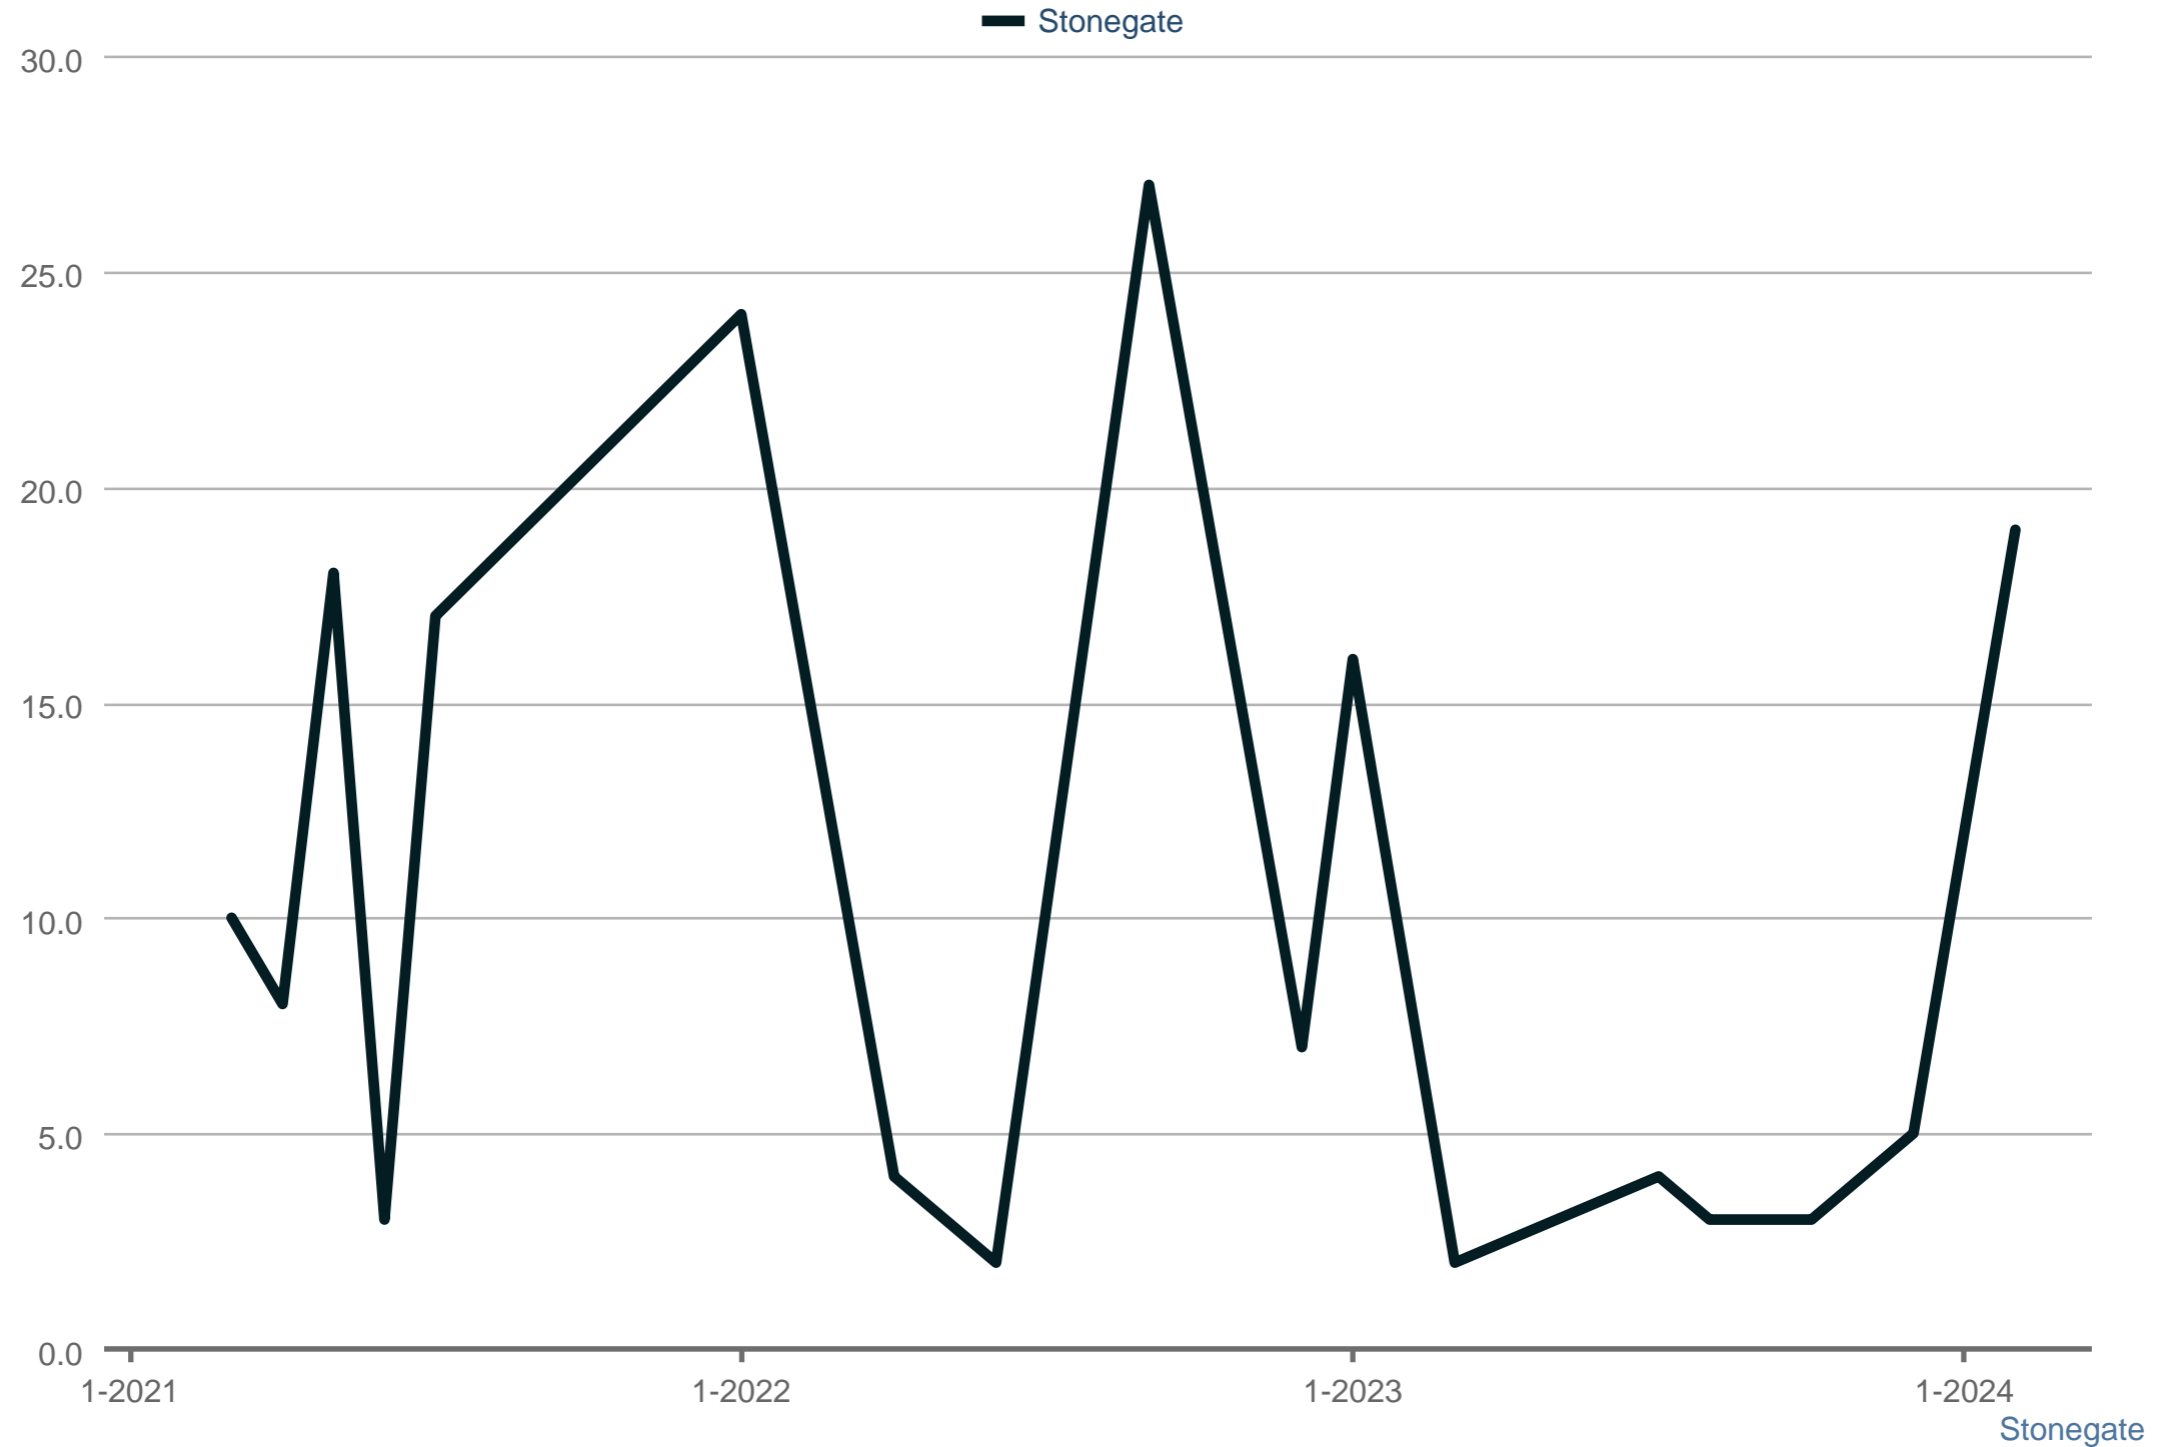

Average Showings to Pending

Each data point is one month of activity. Data is from April 16, 2024.