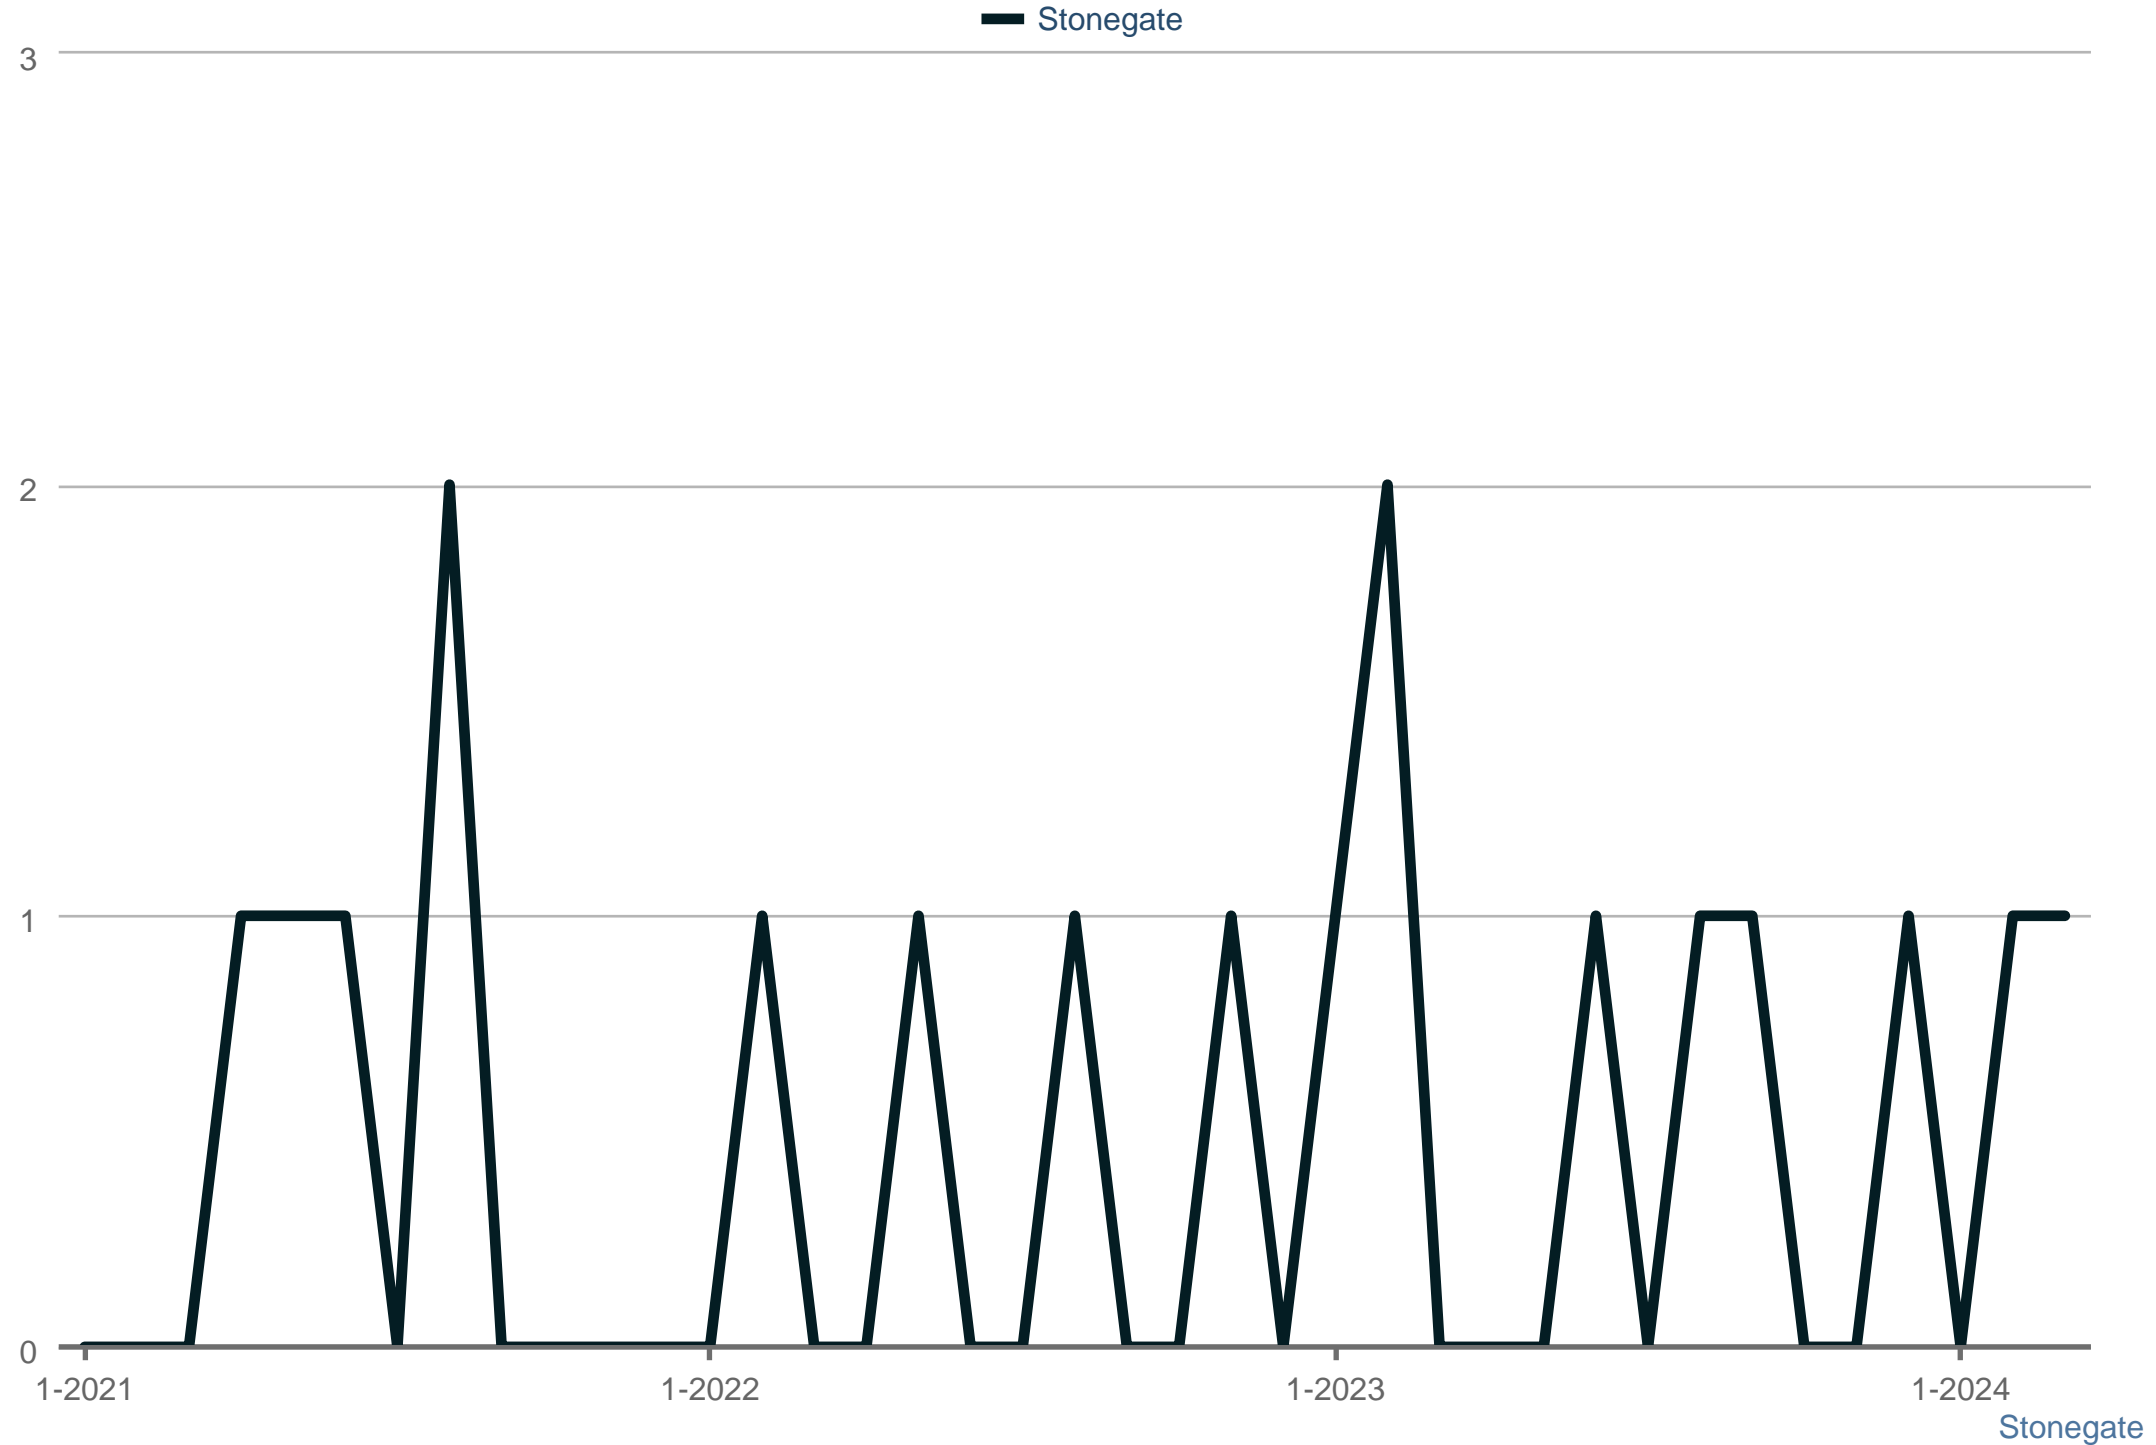

Closed Sales

Each data point is one month of activity. Data is from April 27, 2024.