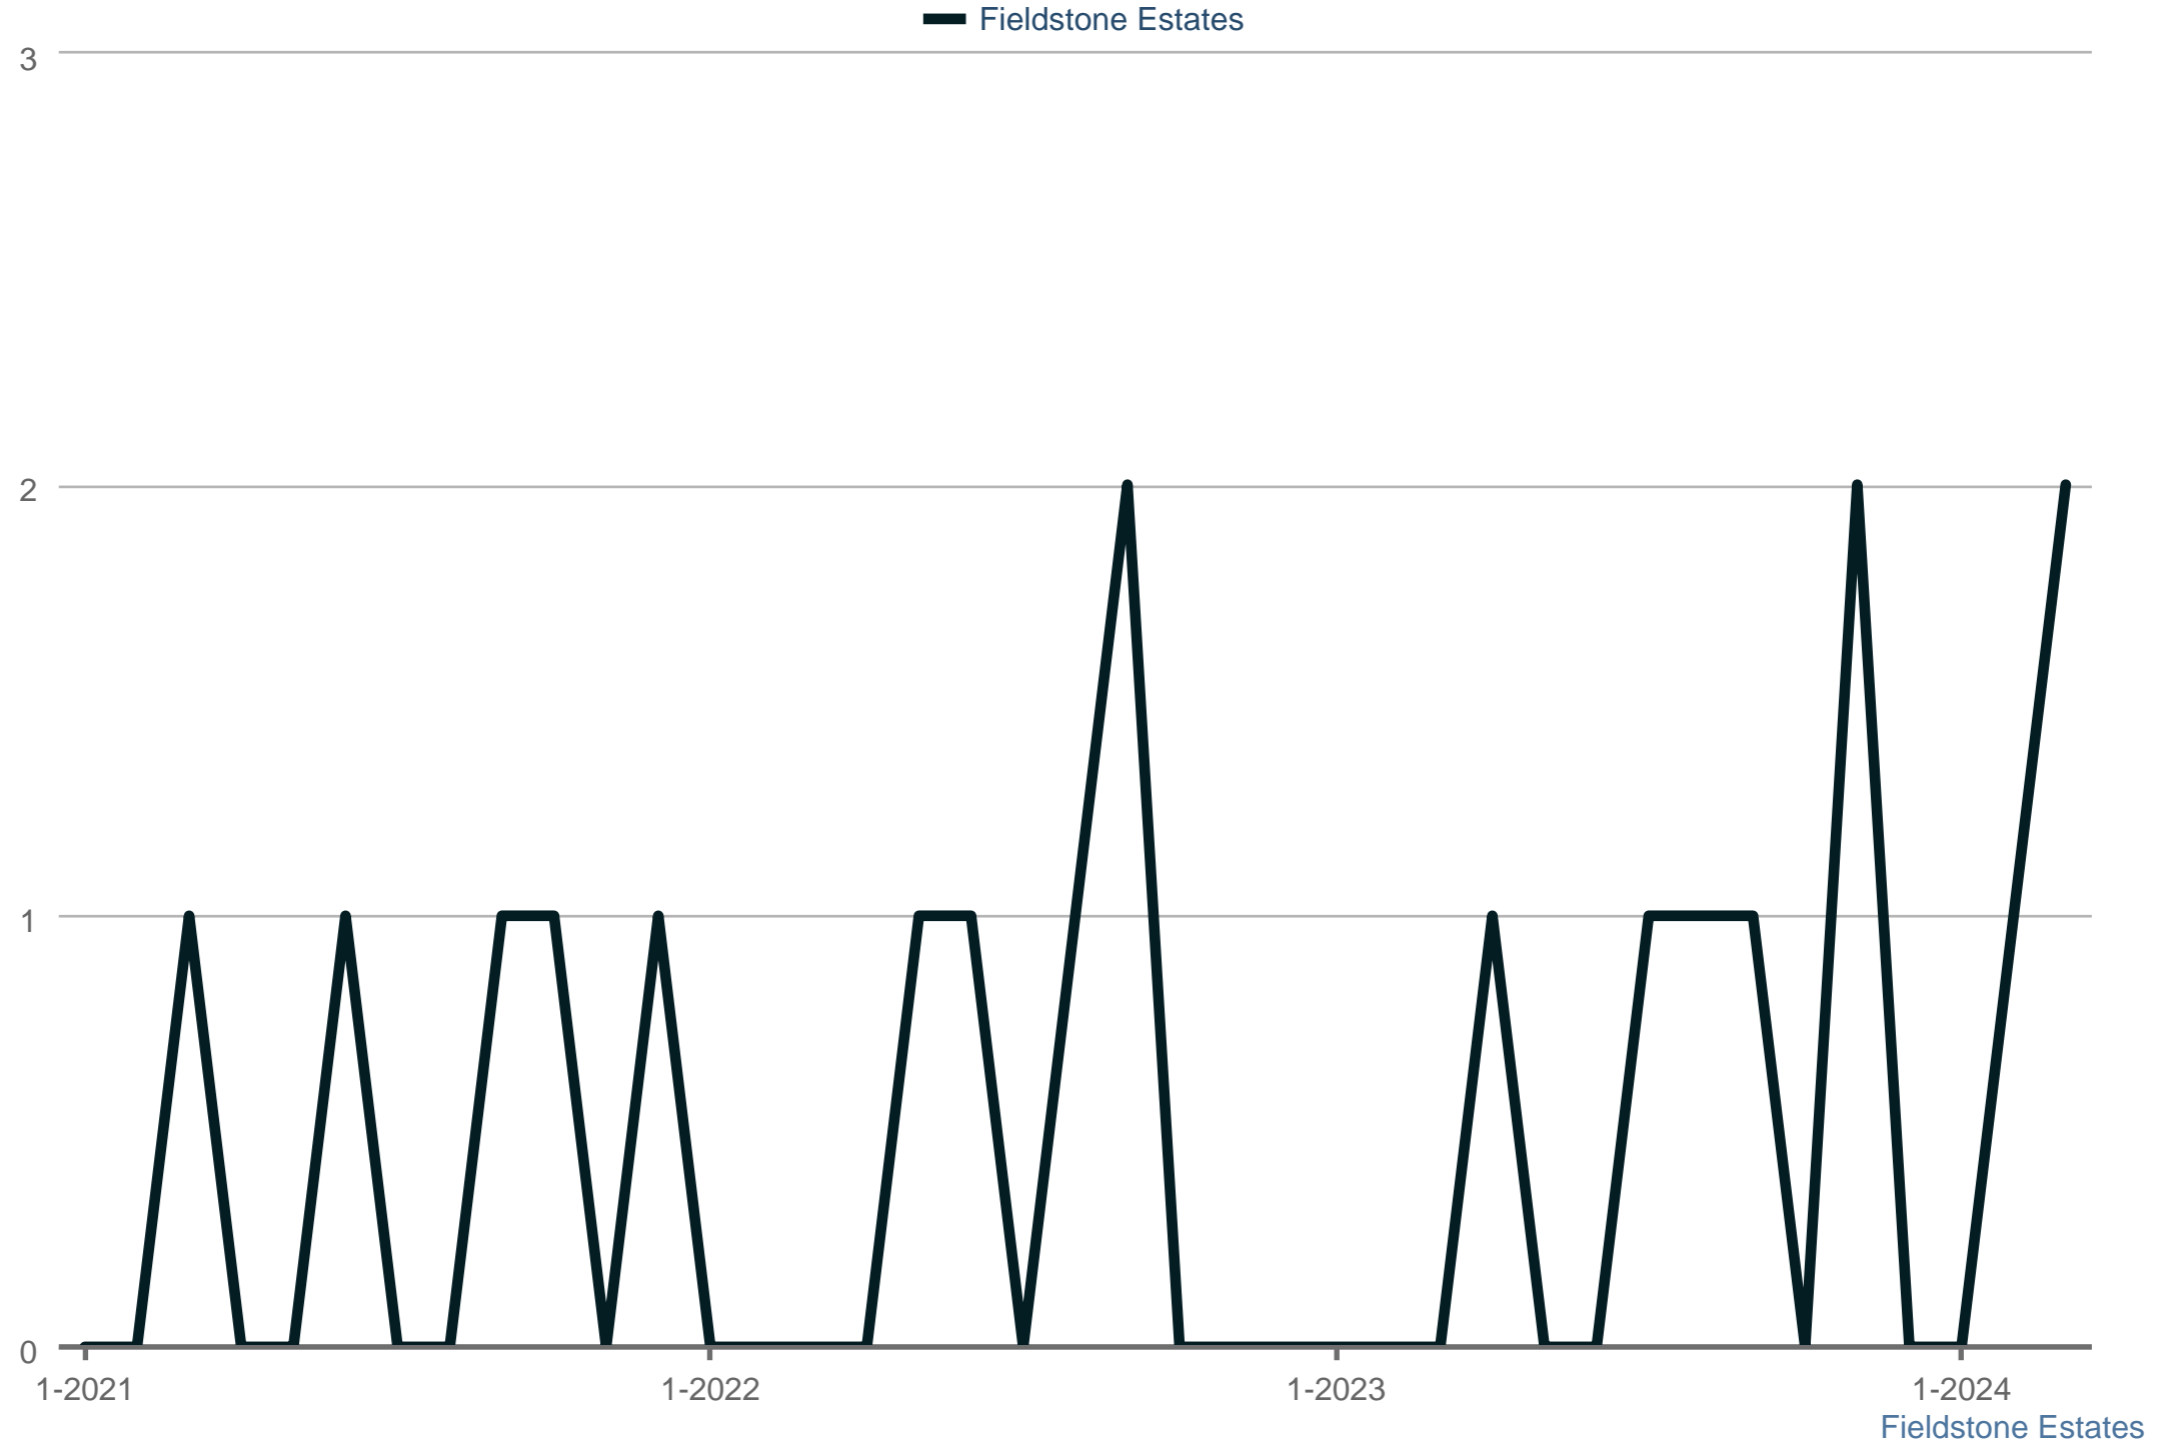

### New Listings

Each data point is one month of activity. Data is from April 27, 2024.