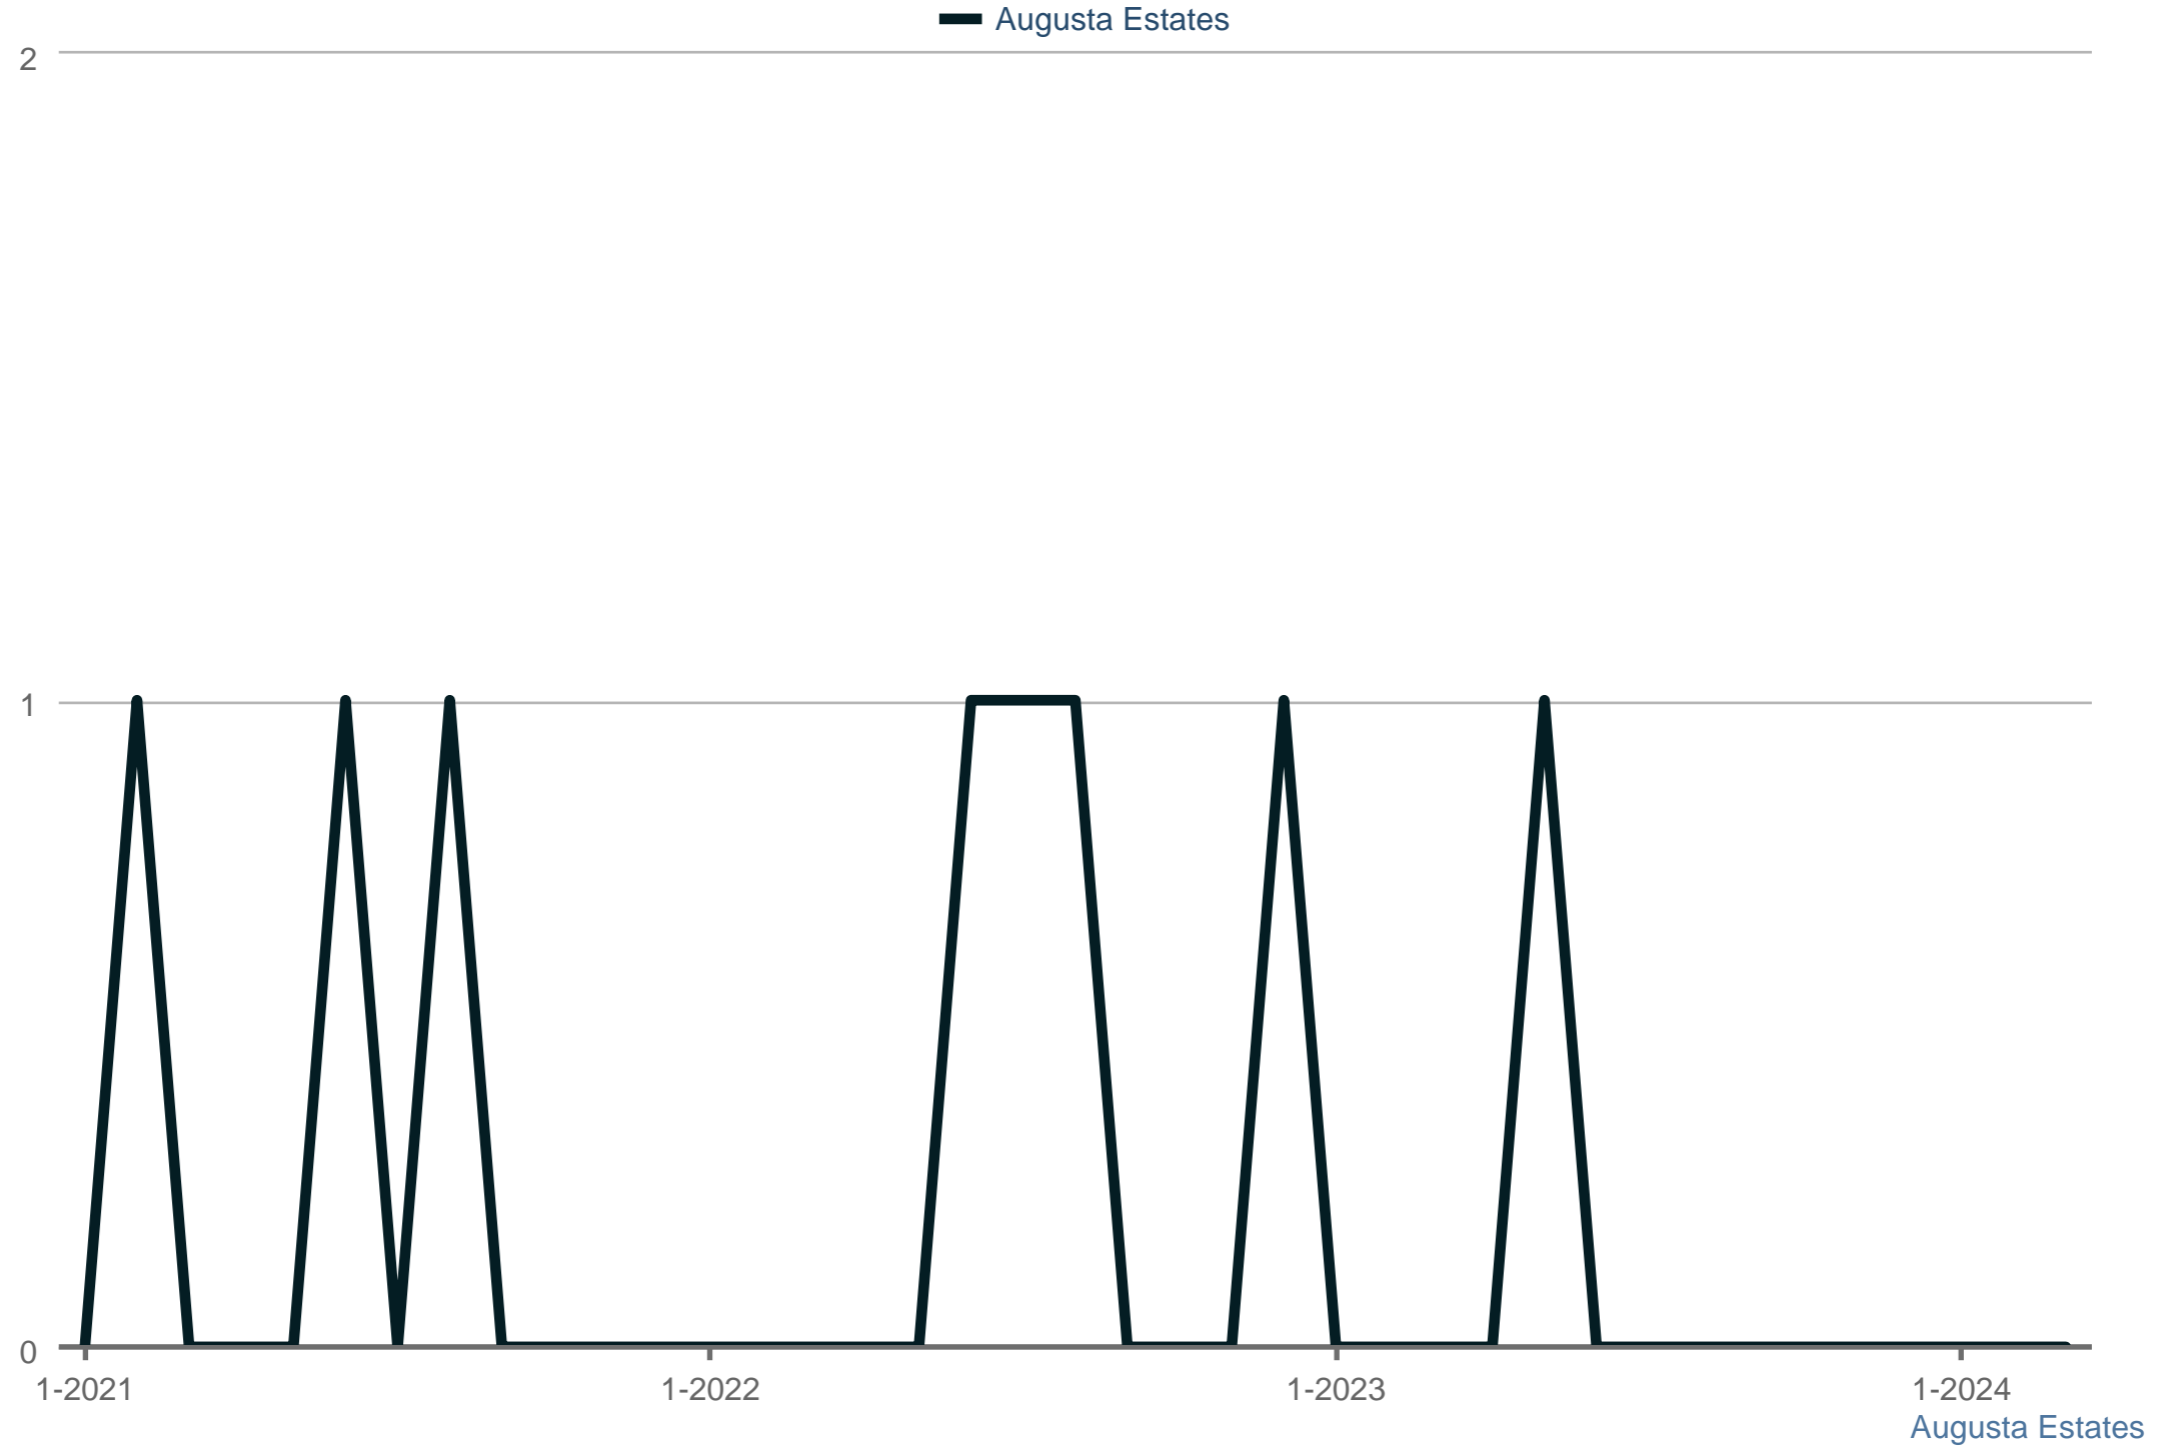

Closed Sales

Each data point is one month of activity. Data is from April 26, 2024.