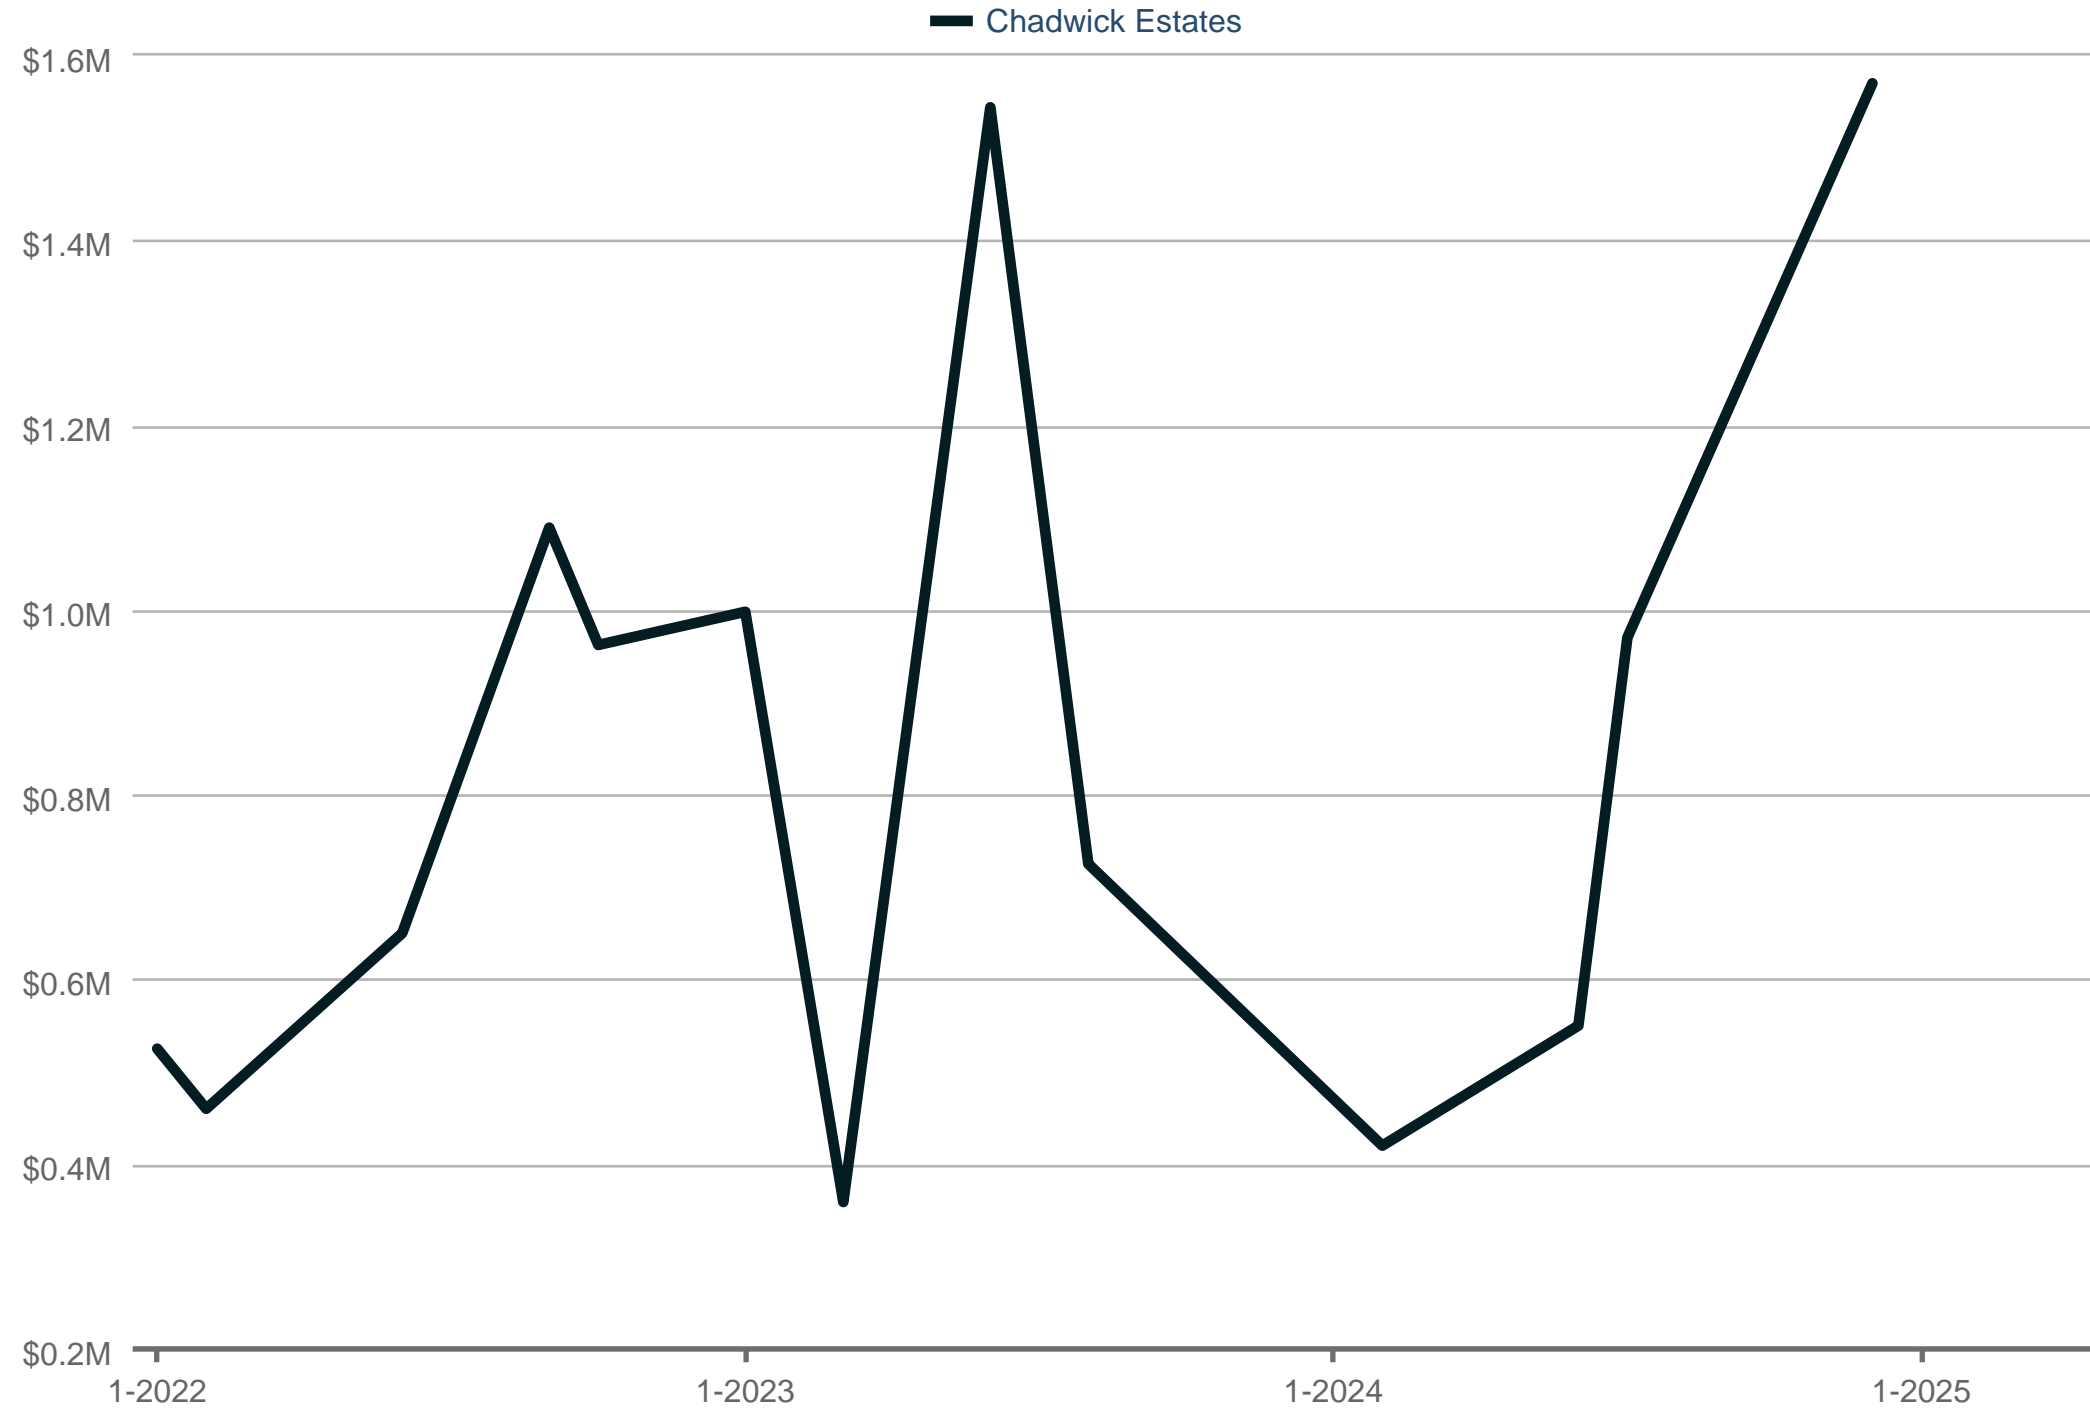

Dollar Volume of Closed Sales

Chadwick Estates

Each data point is one month of activity. Data is from May 17, 2025.