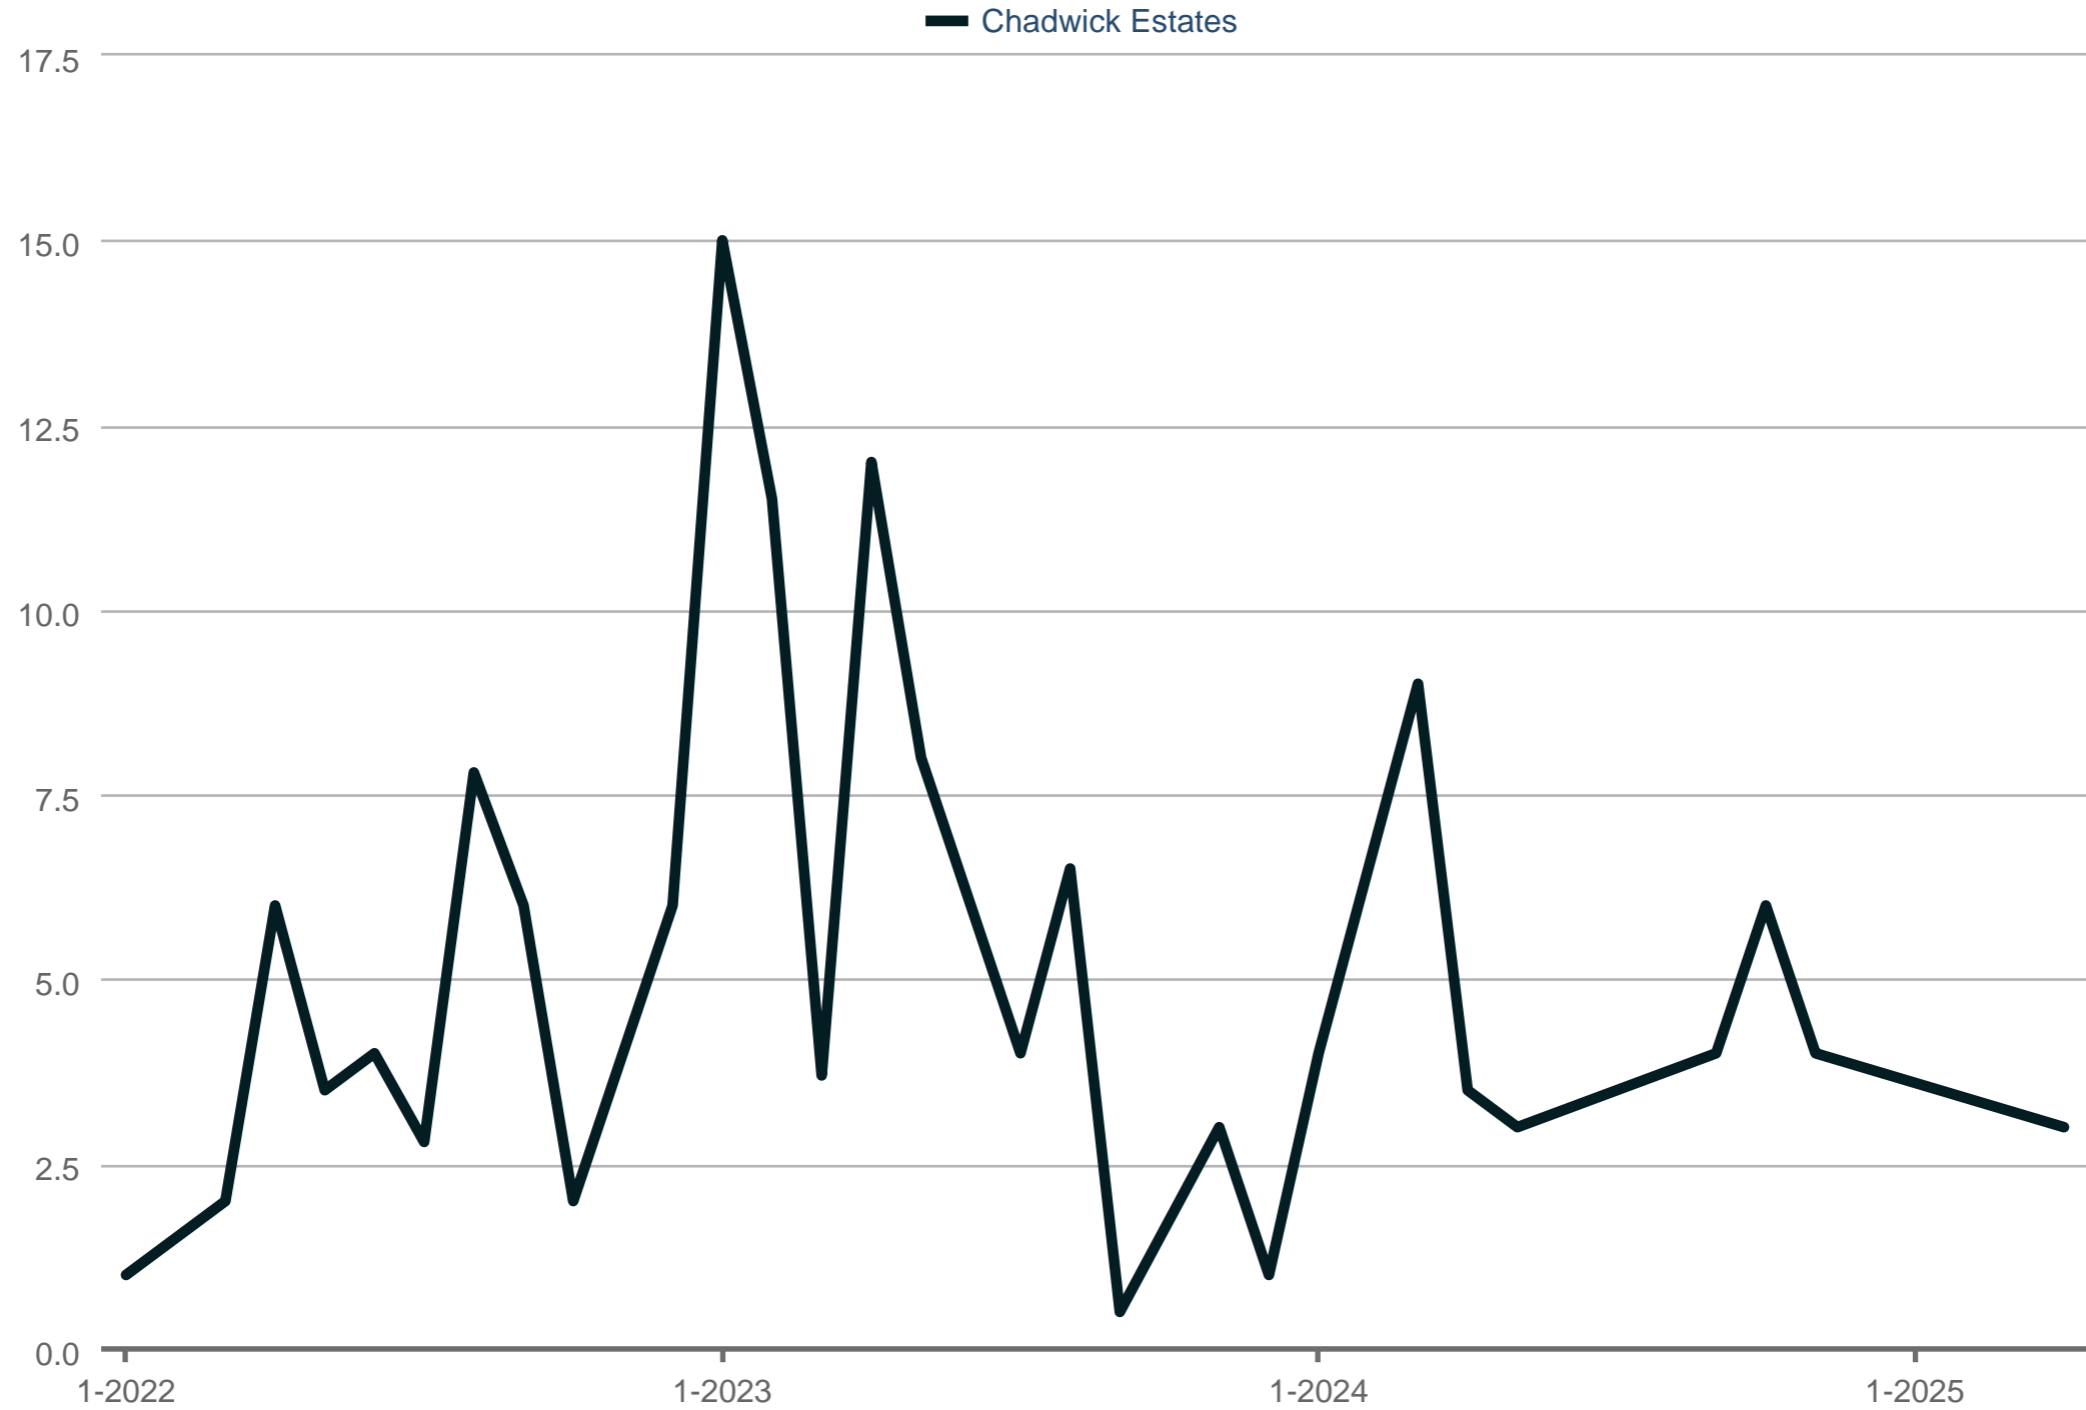

### Showings Per Listing

Chadwick Estates

Each data point is one month of activity. Data is from May 17, 2025.