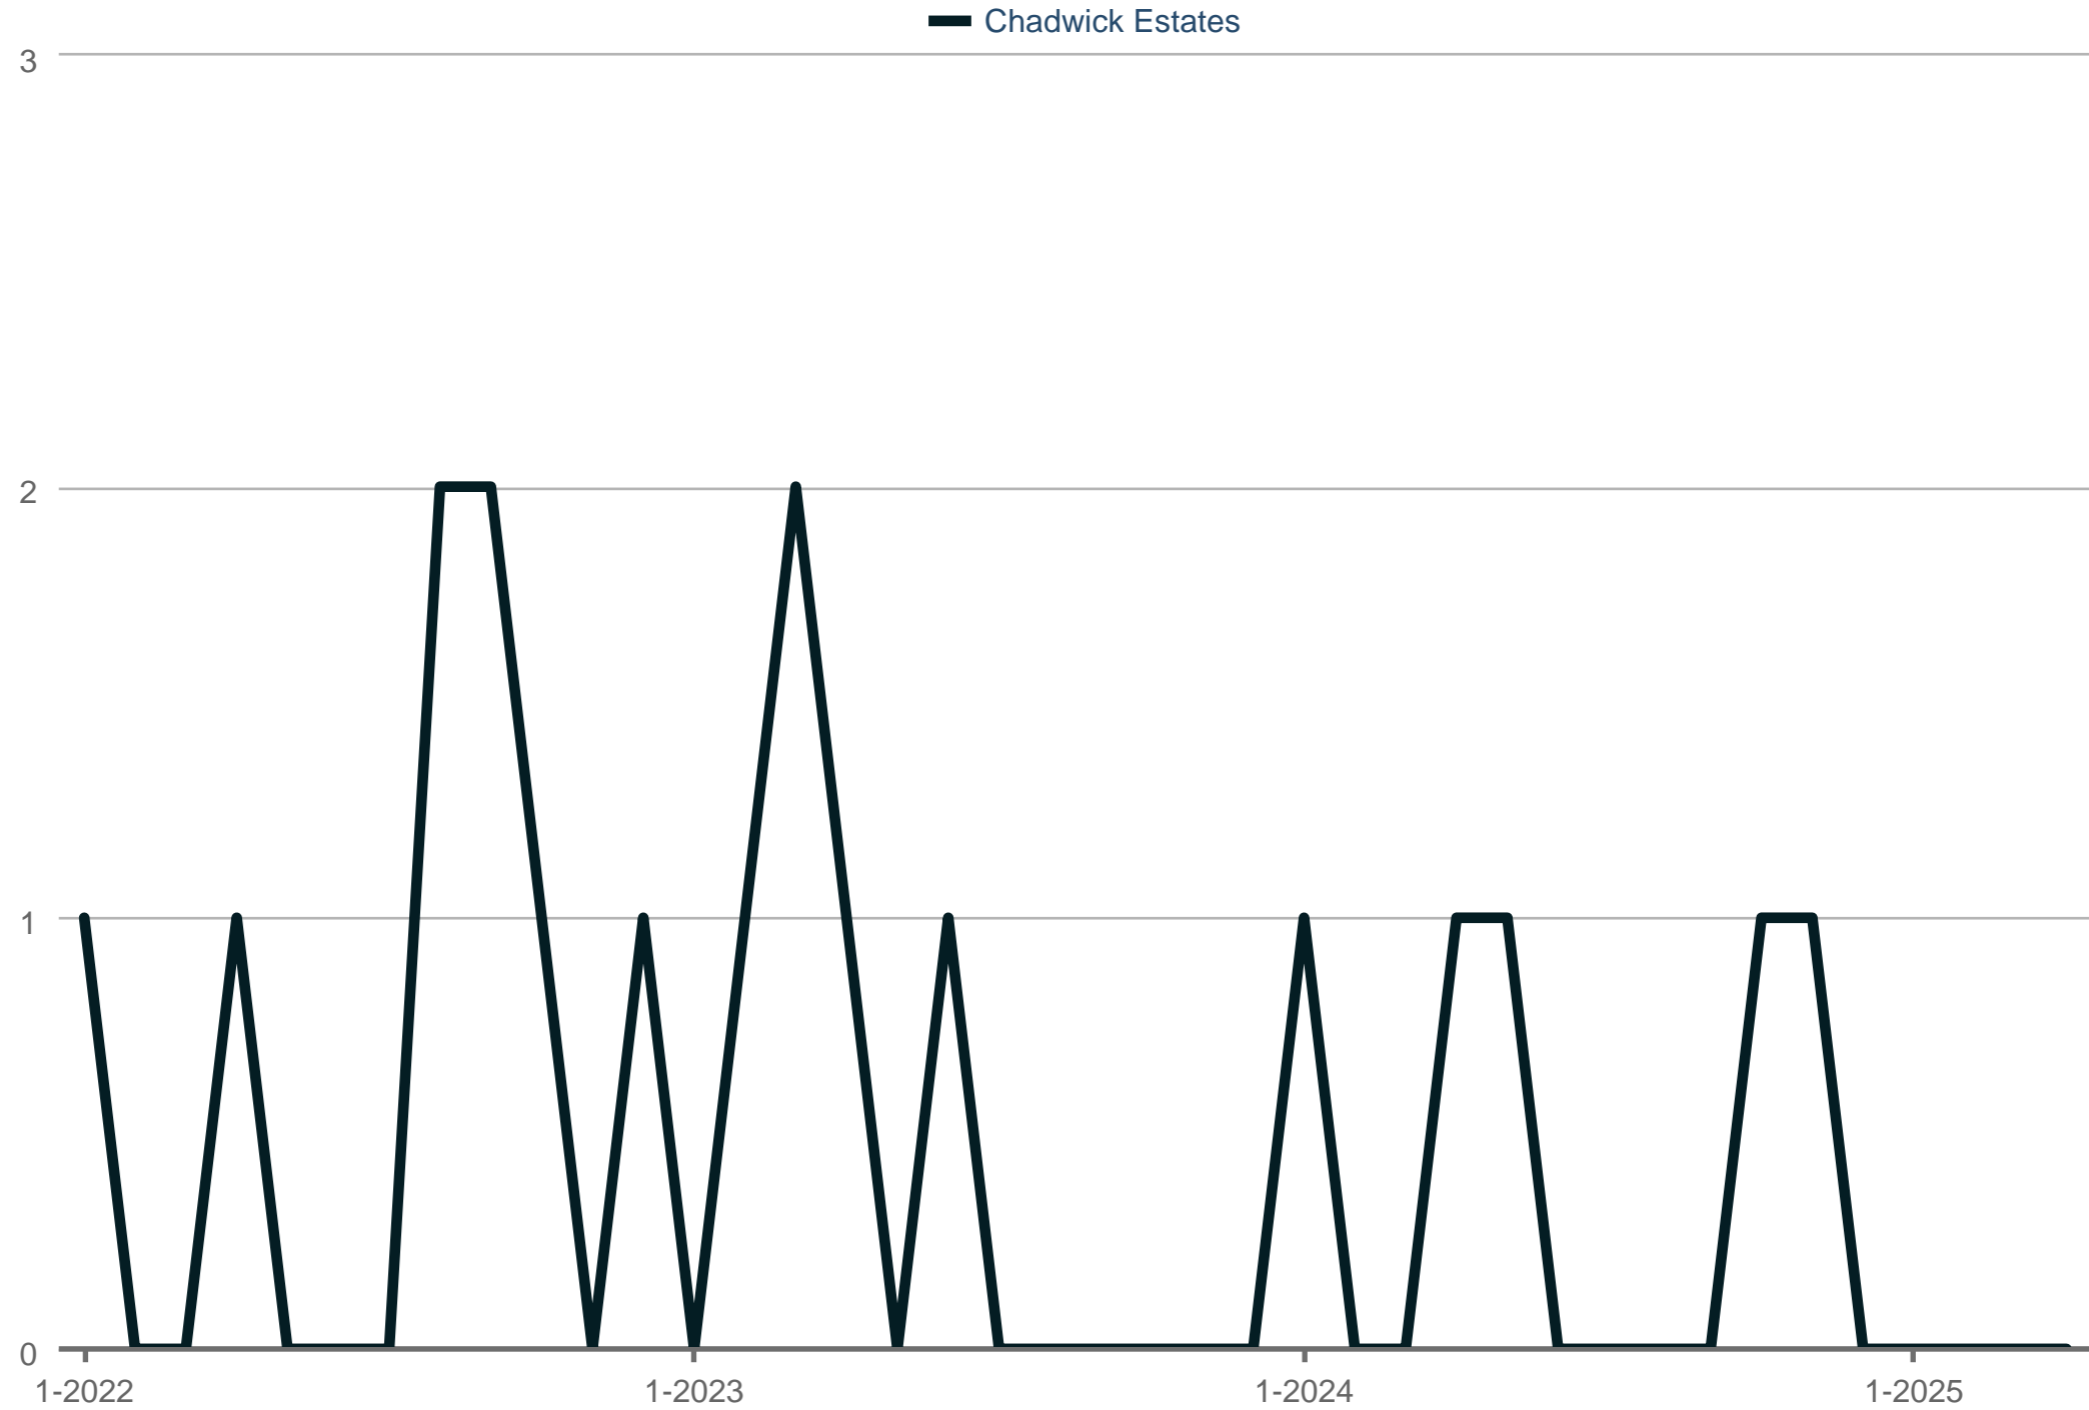

Pending Sales

Chadwick Estates

Each data point is one month of activity. Data is from May 17, 2025.