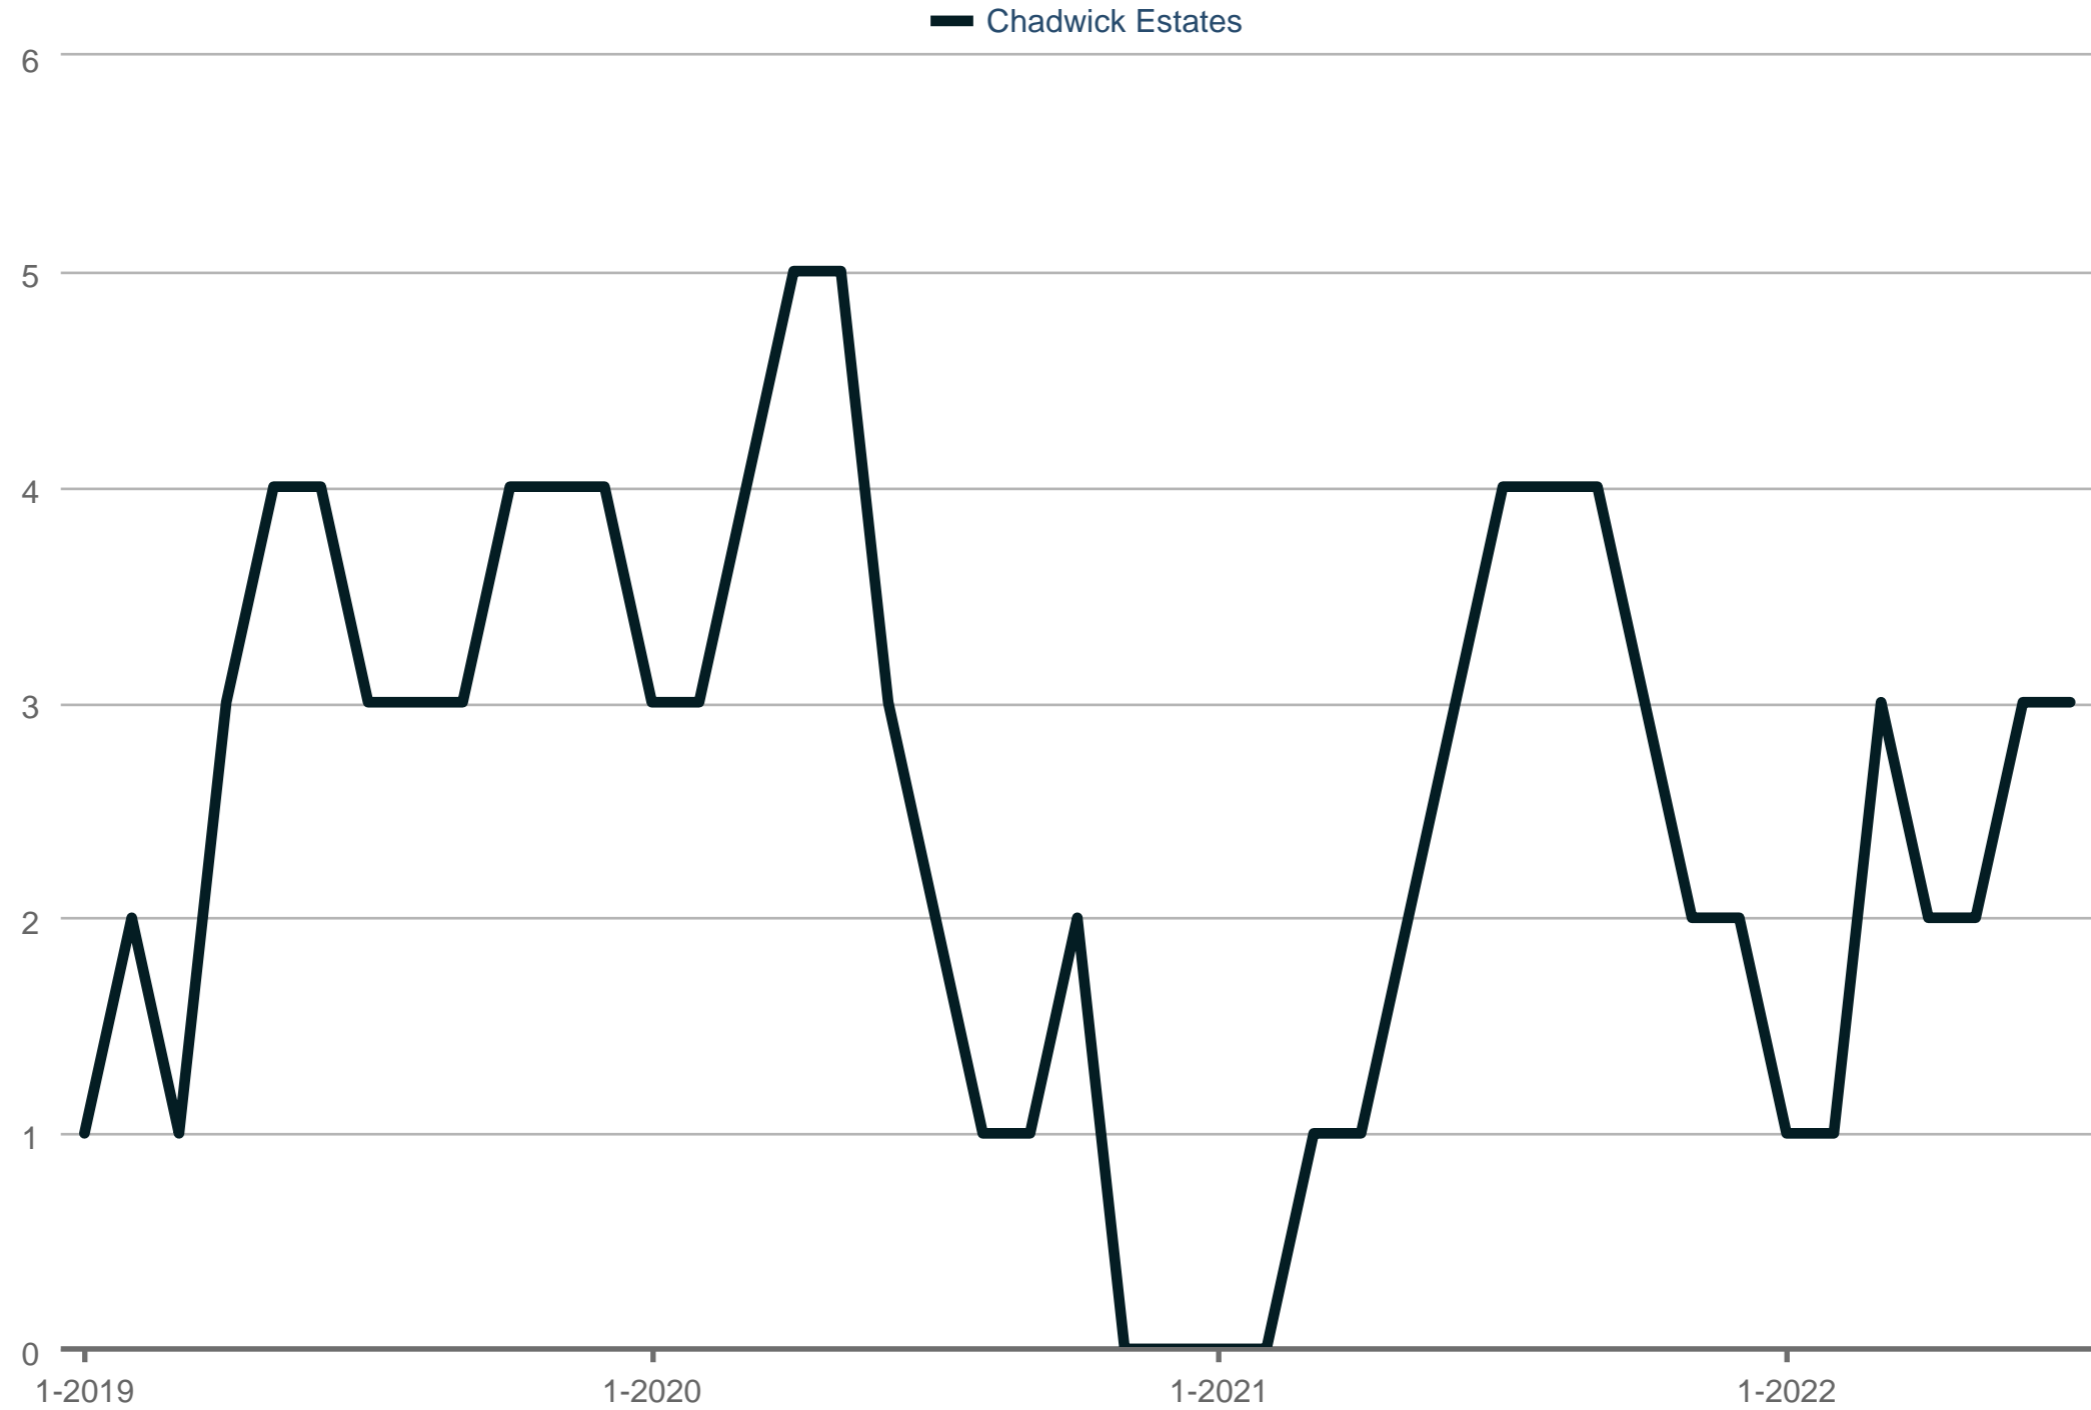

Homes for Sale

Chadwick Estates

Each data point is one month of activity. Data is from August 15, 2022.