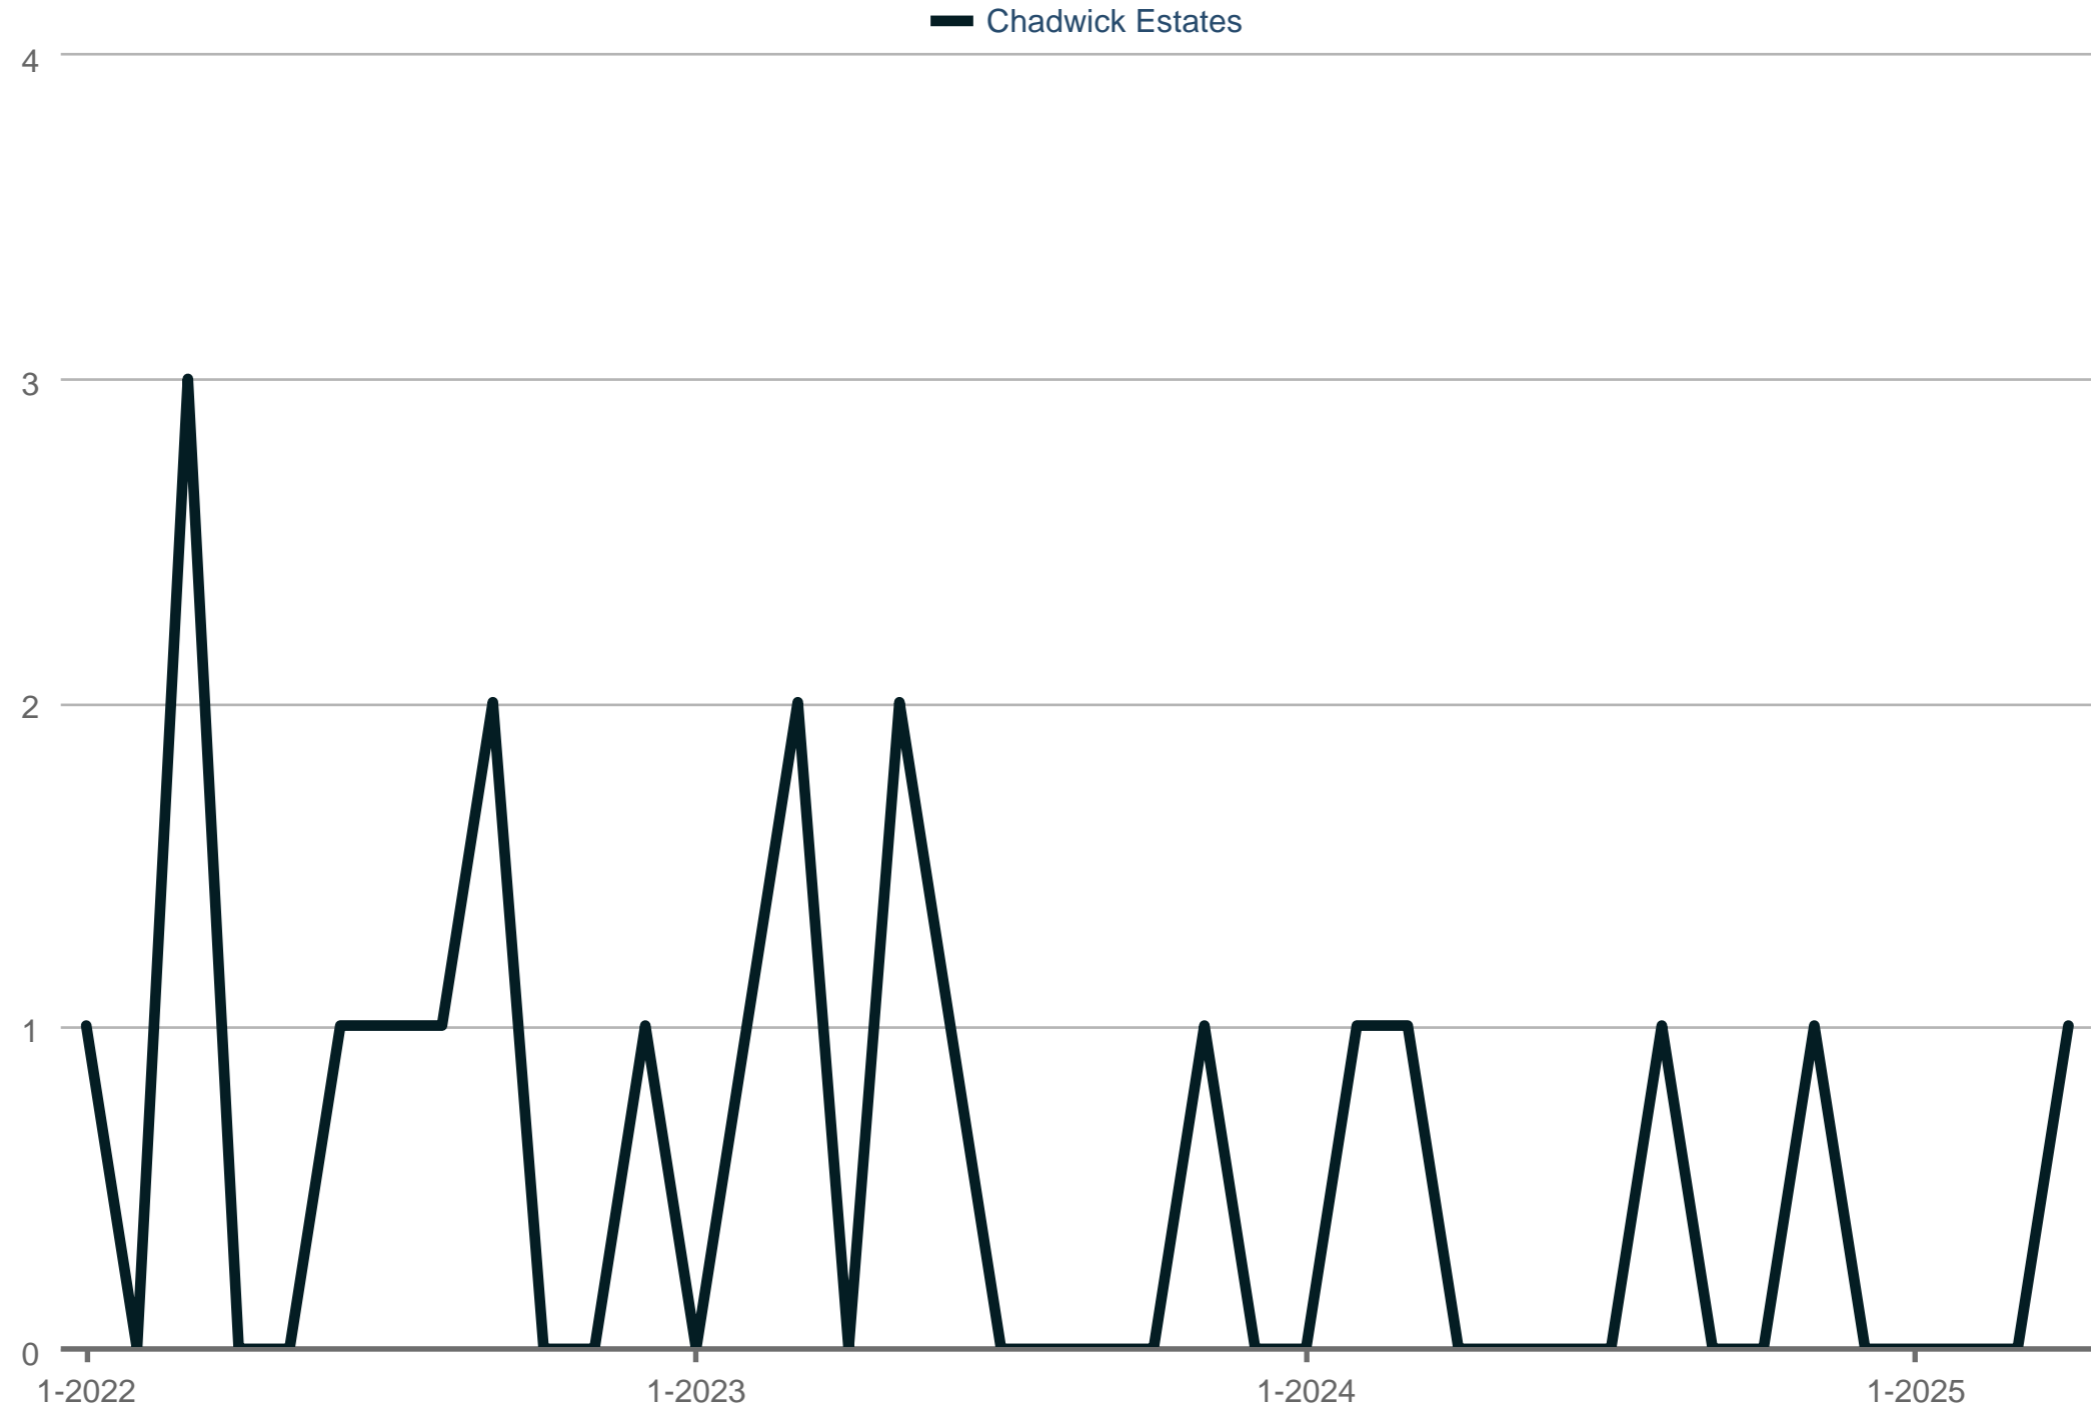

New Listings

Chadwick Estates

Each data point is one month of activity. Data is from May 17, 2025.