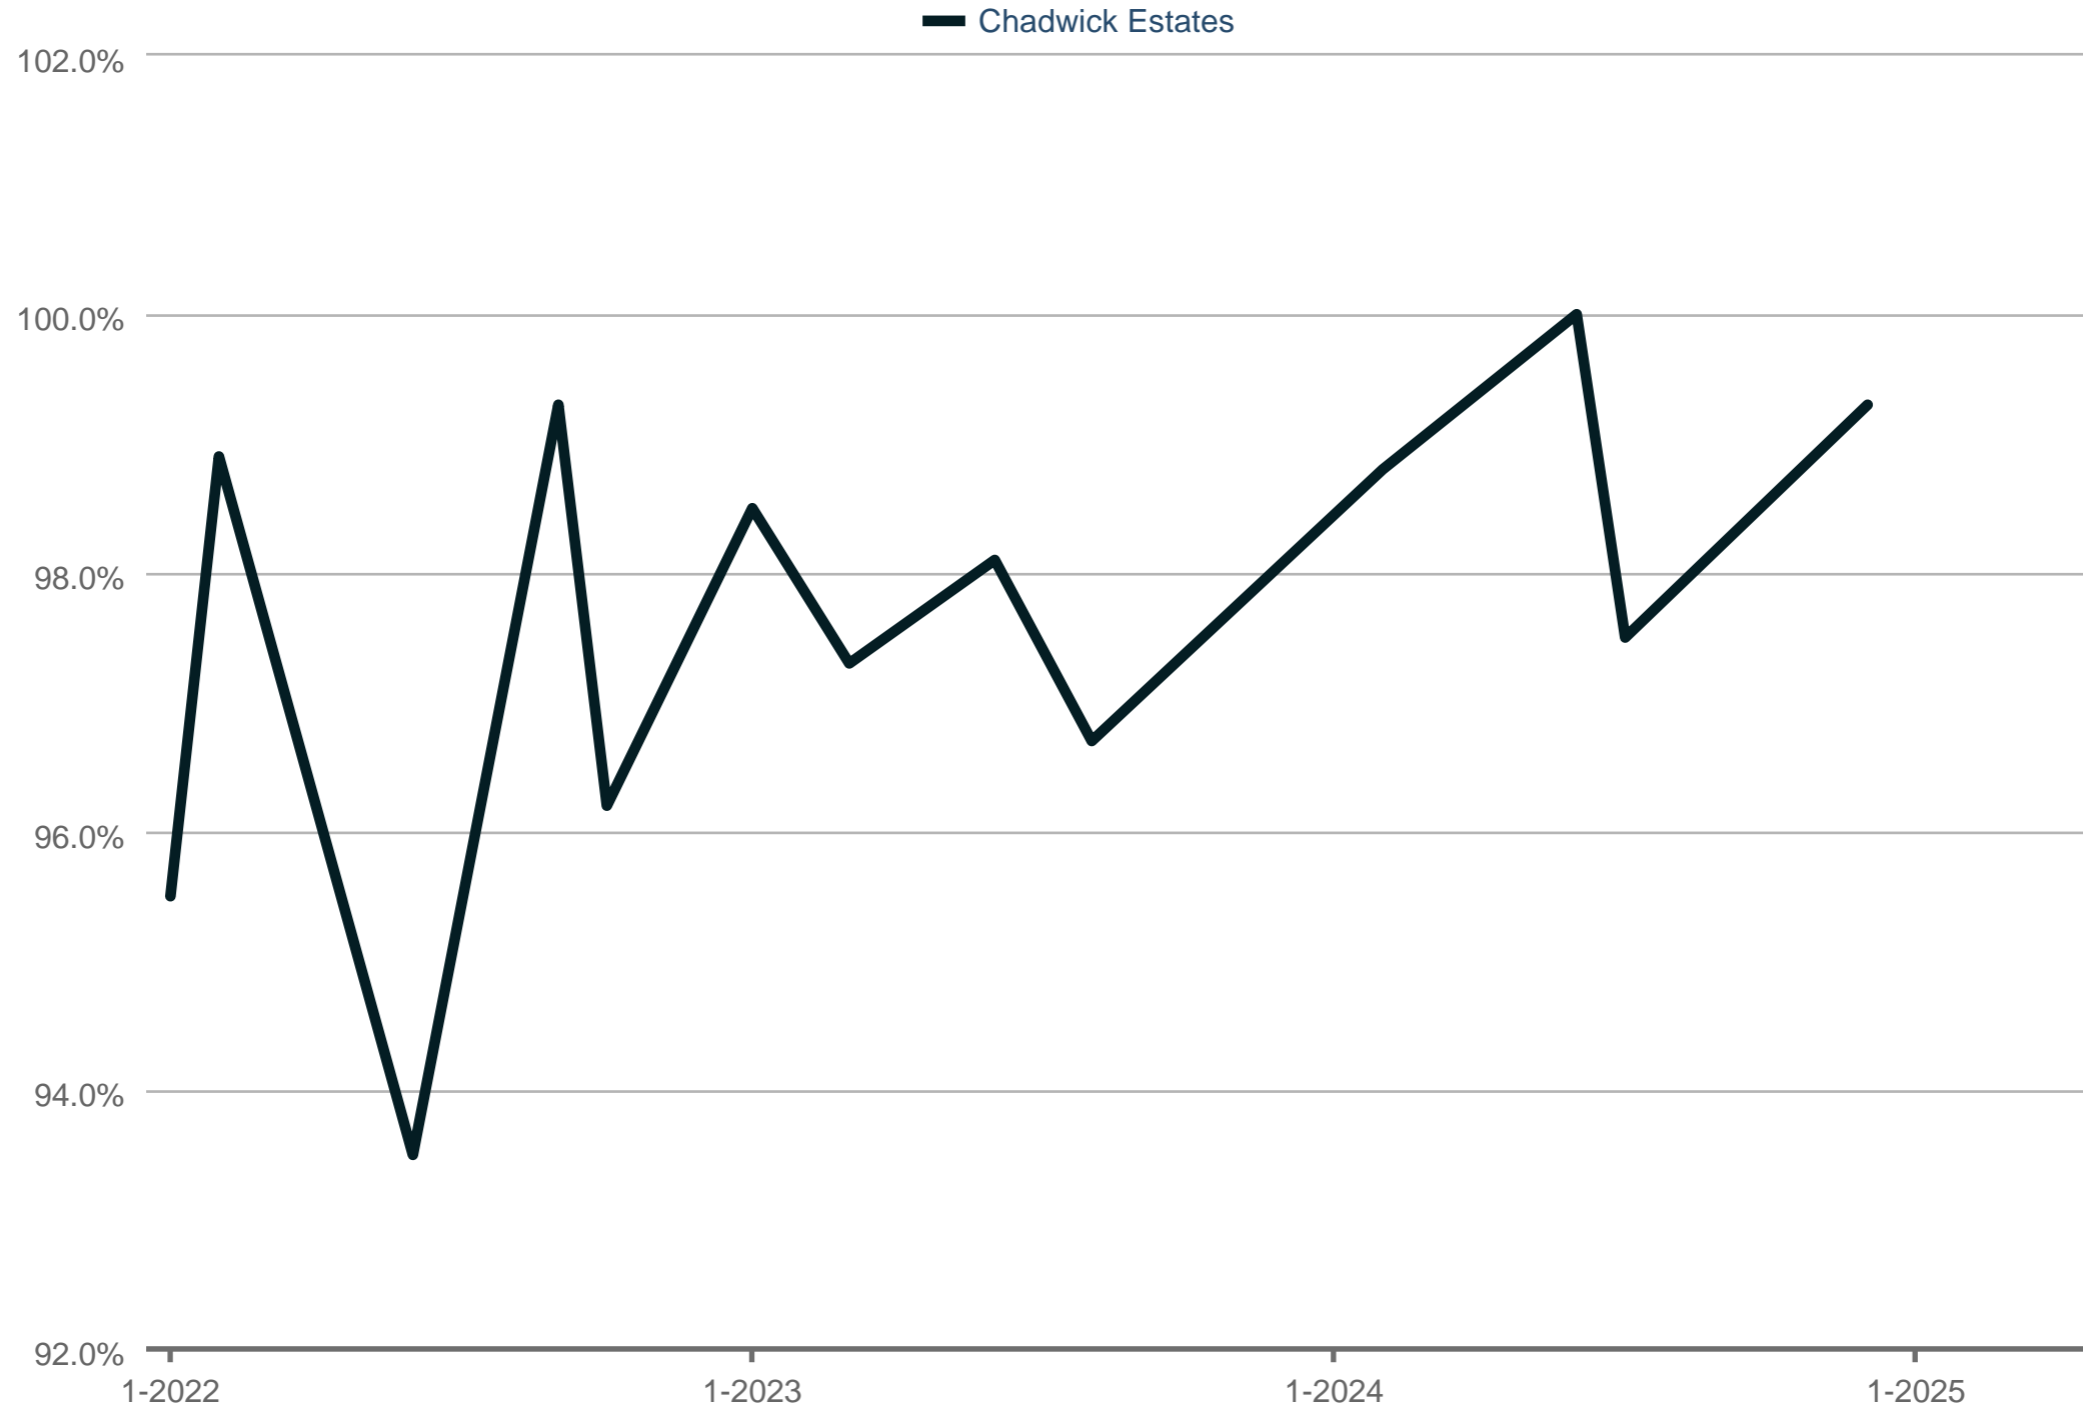

### Average Percent of Last List Price

Chadwick Estates

Each data point is one month of activity. Data is from May 17, 2025.