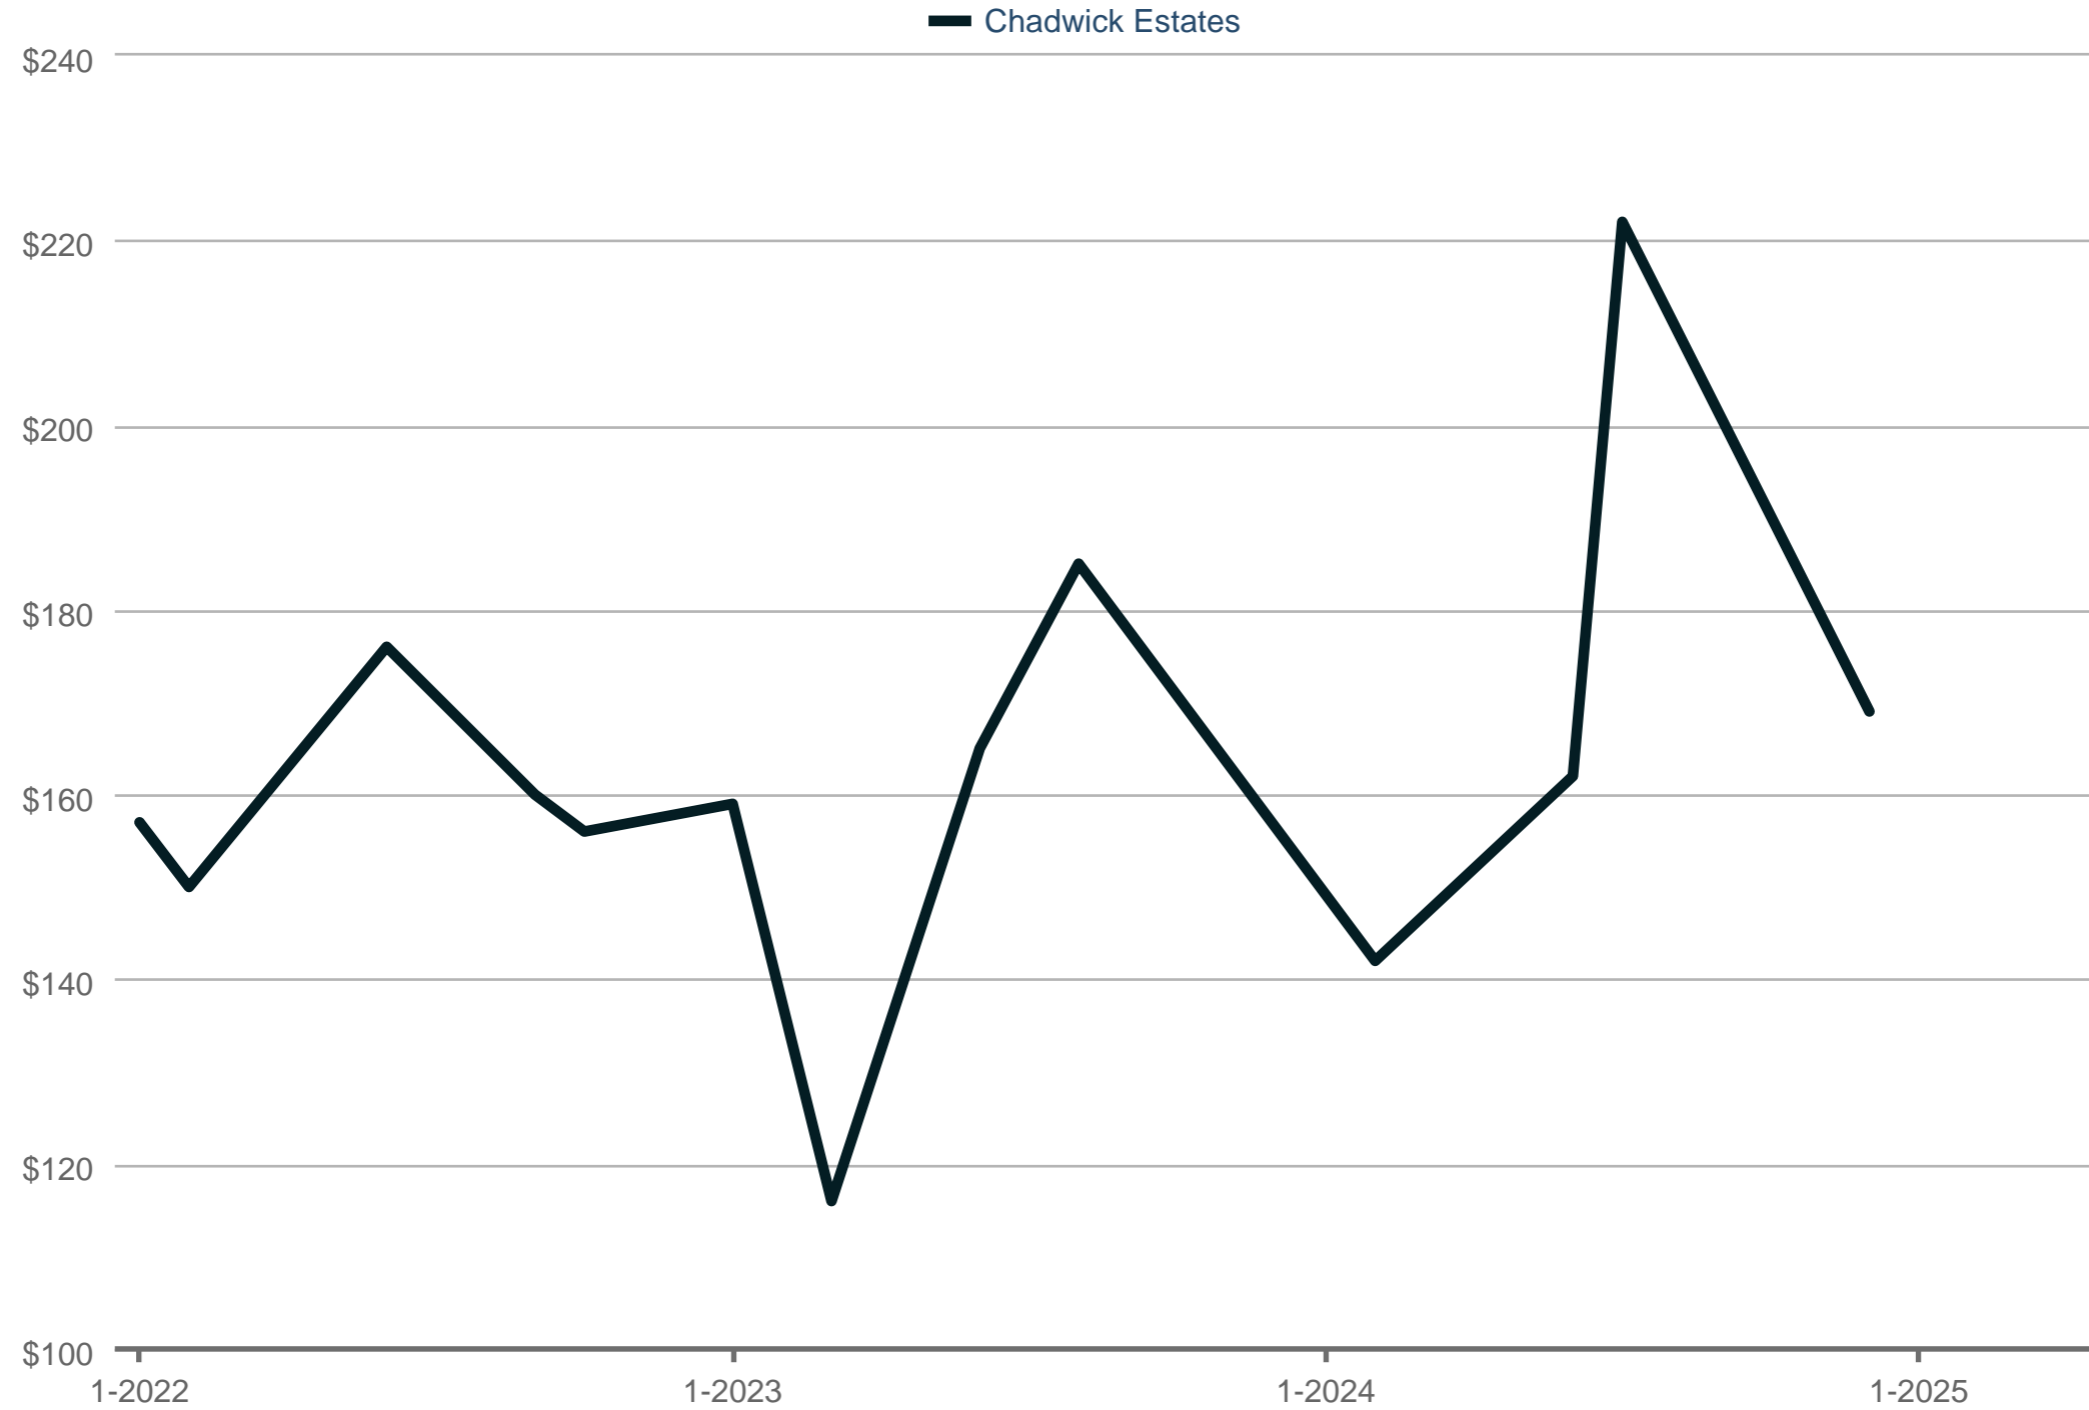

### Average Price Per Square Foot

Chadwick Estates

Each data point is one month of activity. Data is from May 17, 2025.