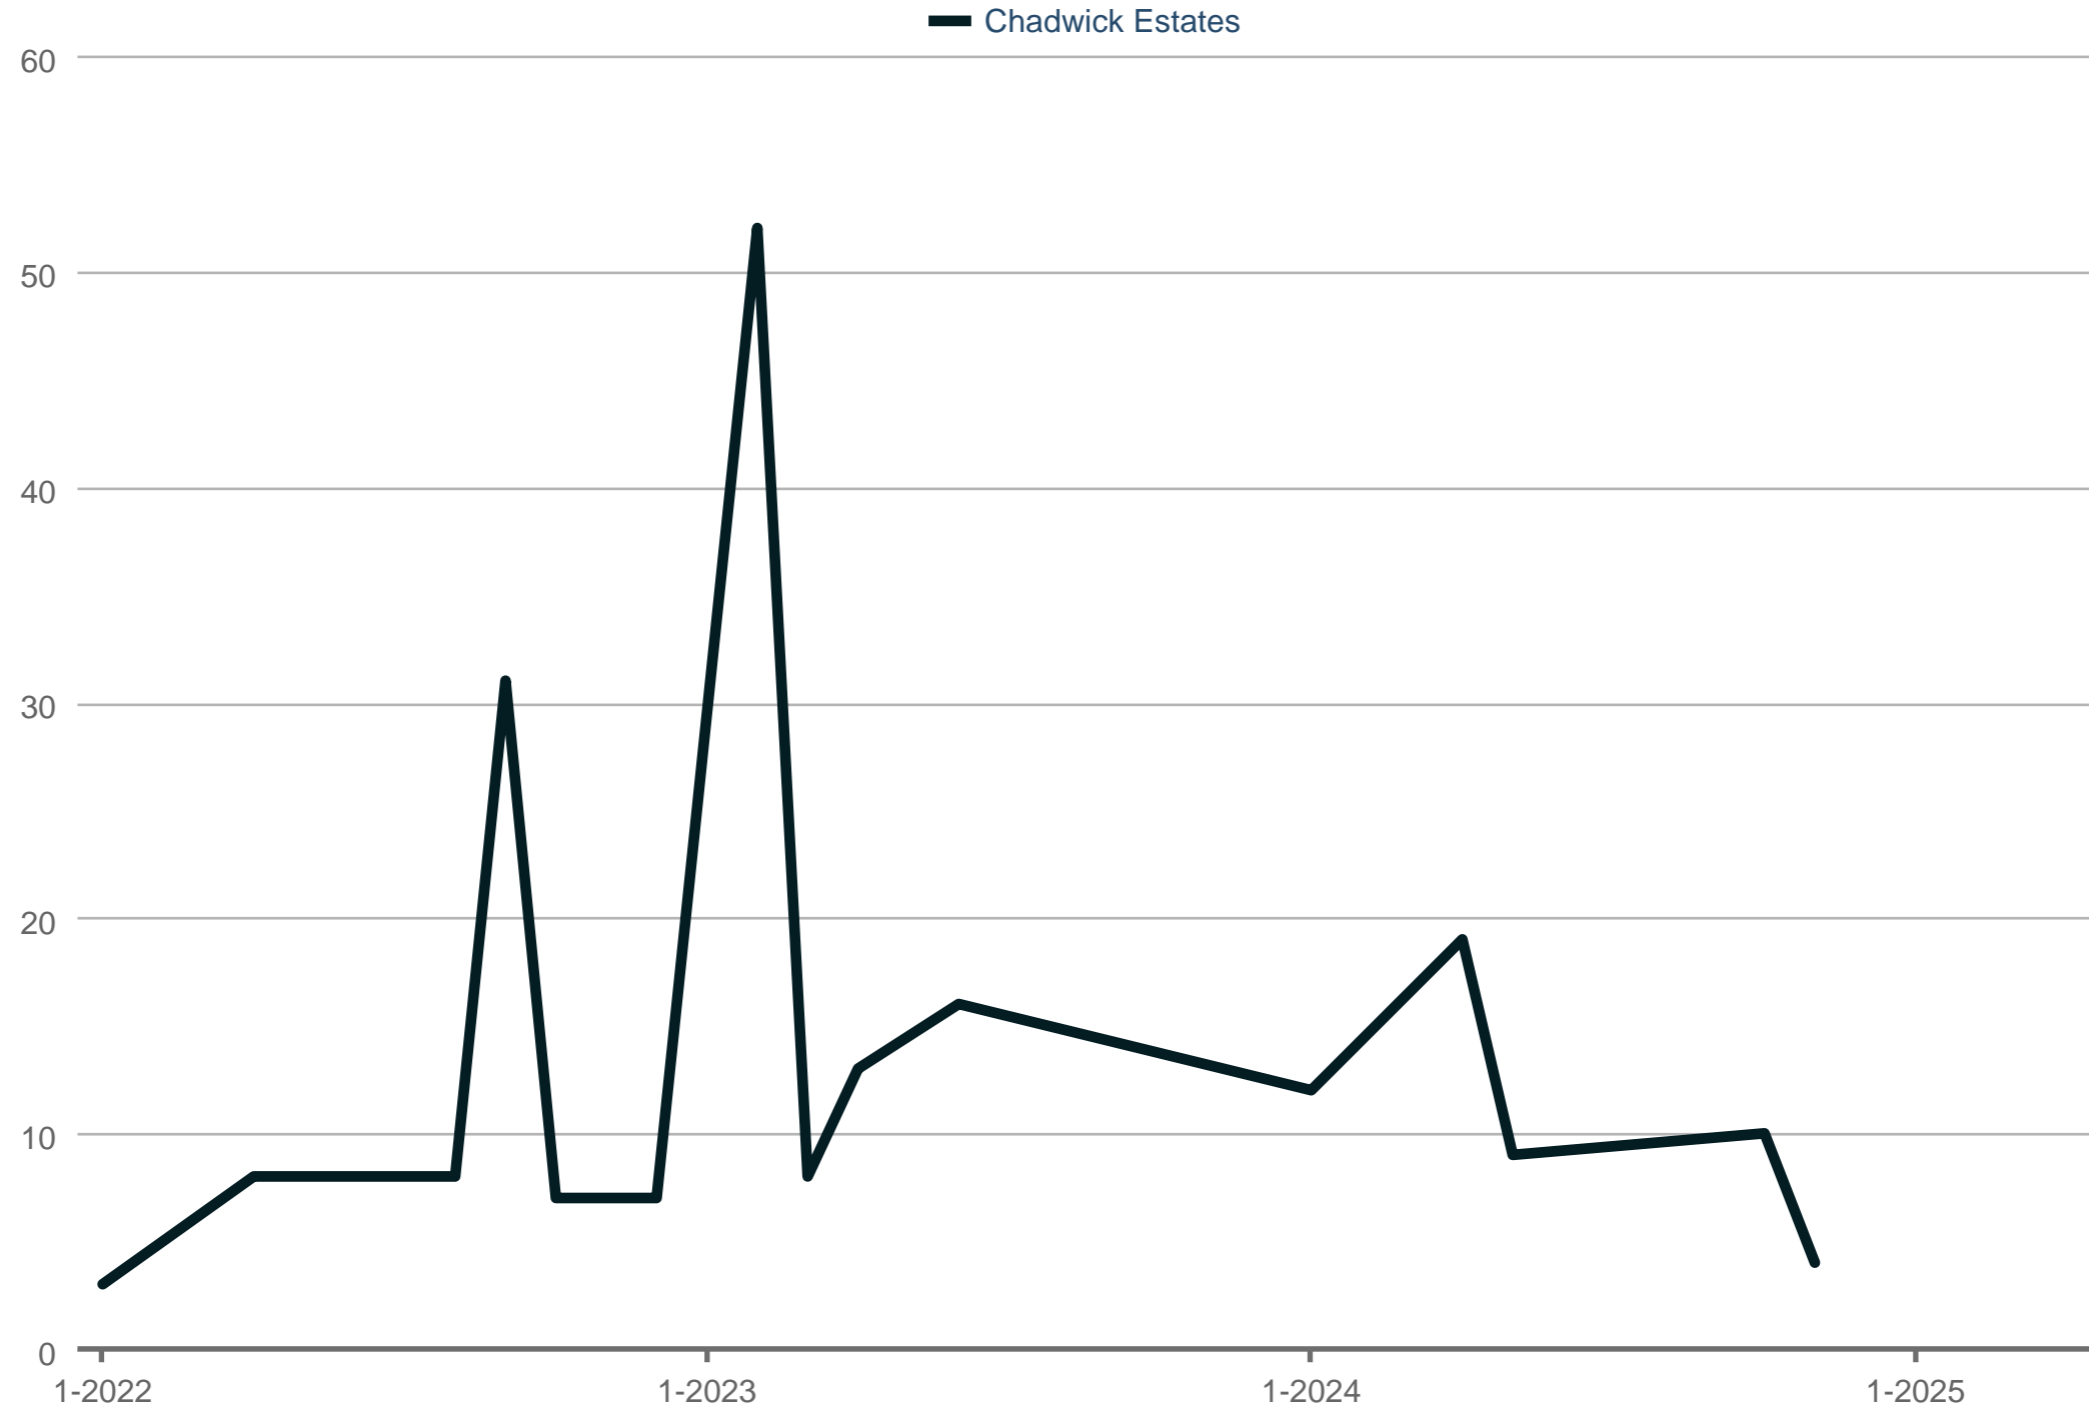

Average Showings to Pending

Chadwick Estates

Each data point is one month of activity. Data is from May 17, 2025.