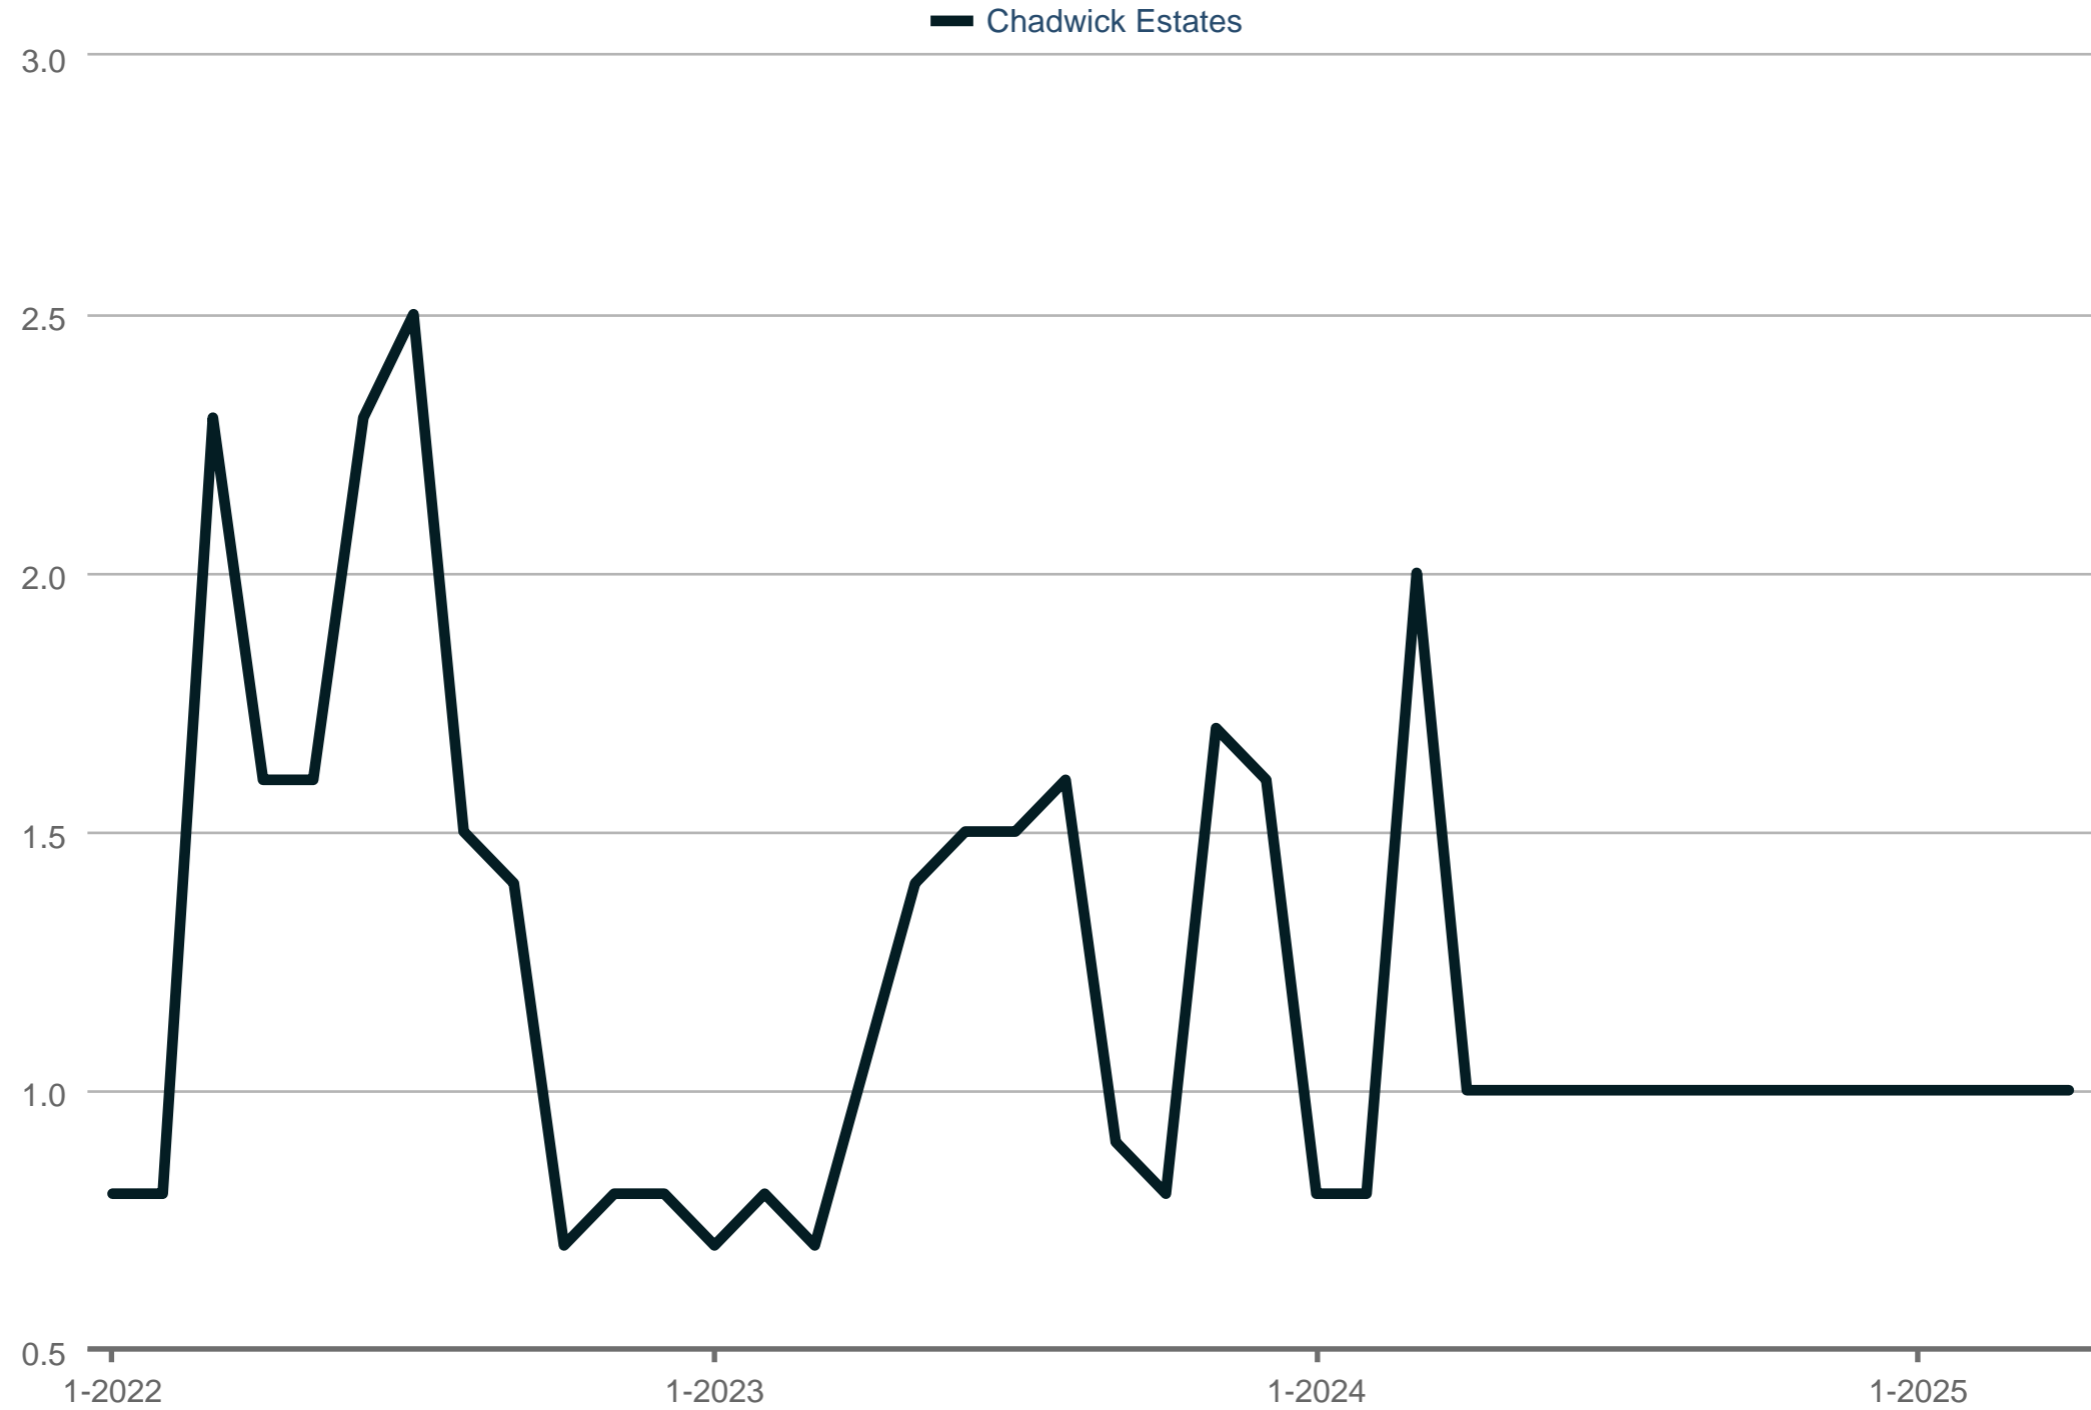

Months Supply of Homes for Sale

Chadwick Estates

Each data point is one month of activity. Data is from May 17, 2025.