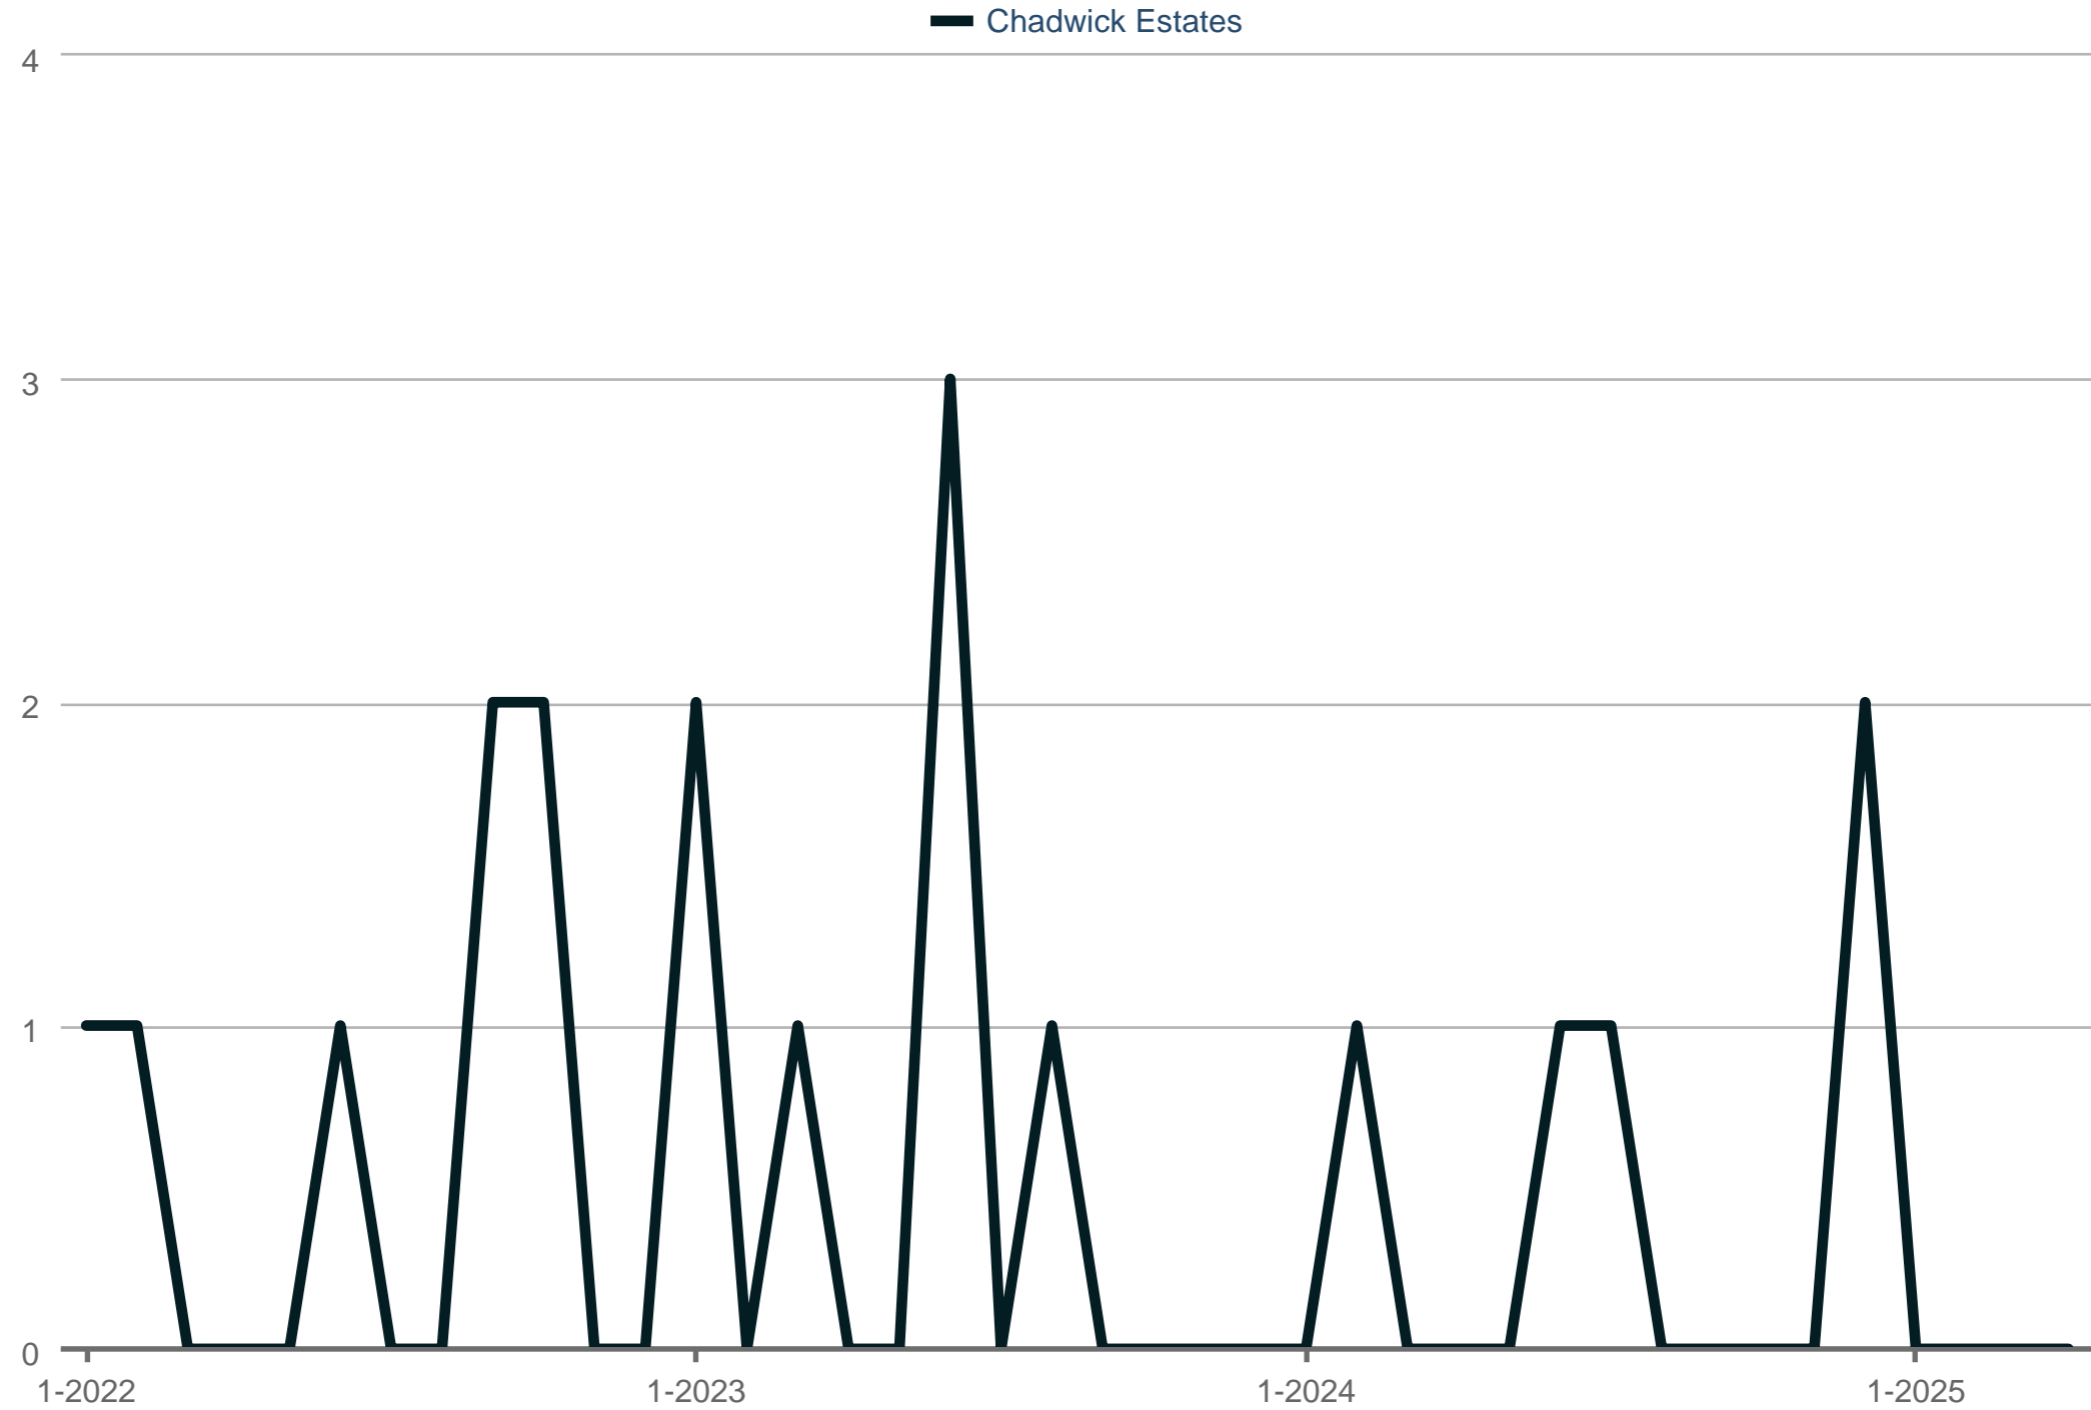

### Closed Sales

Chadwick Estates

Each data point is one month of activity. Data is from May 17, 2025.