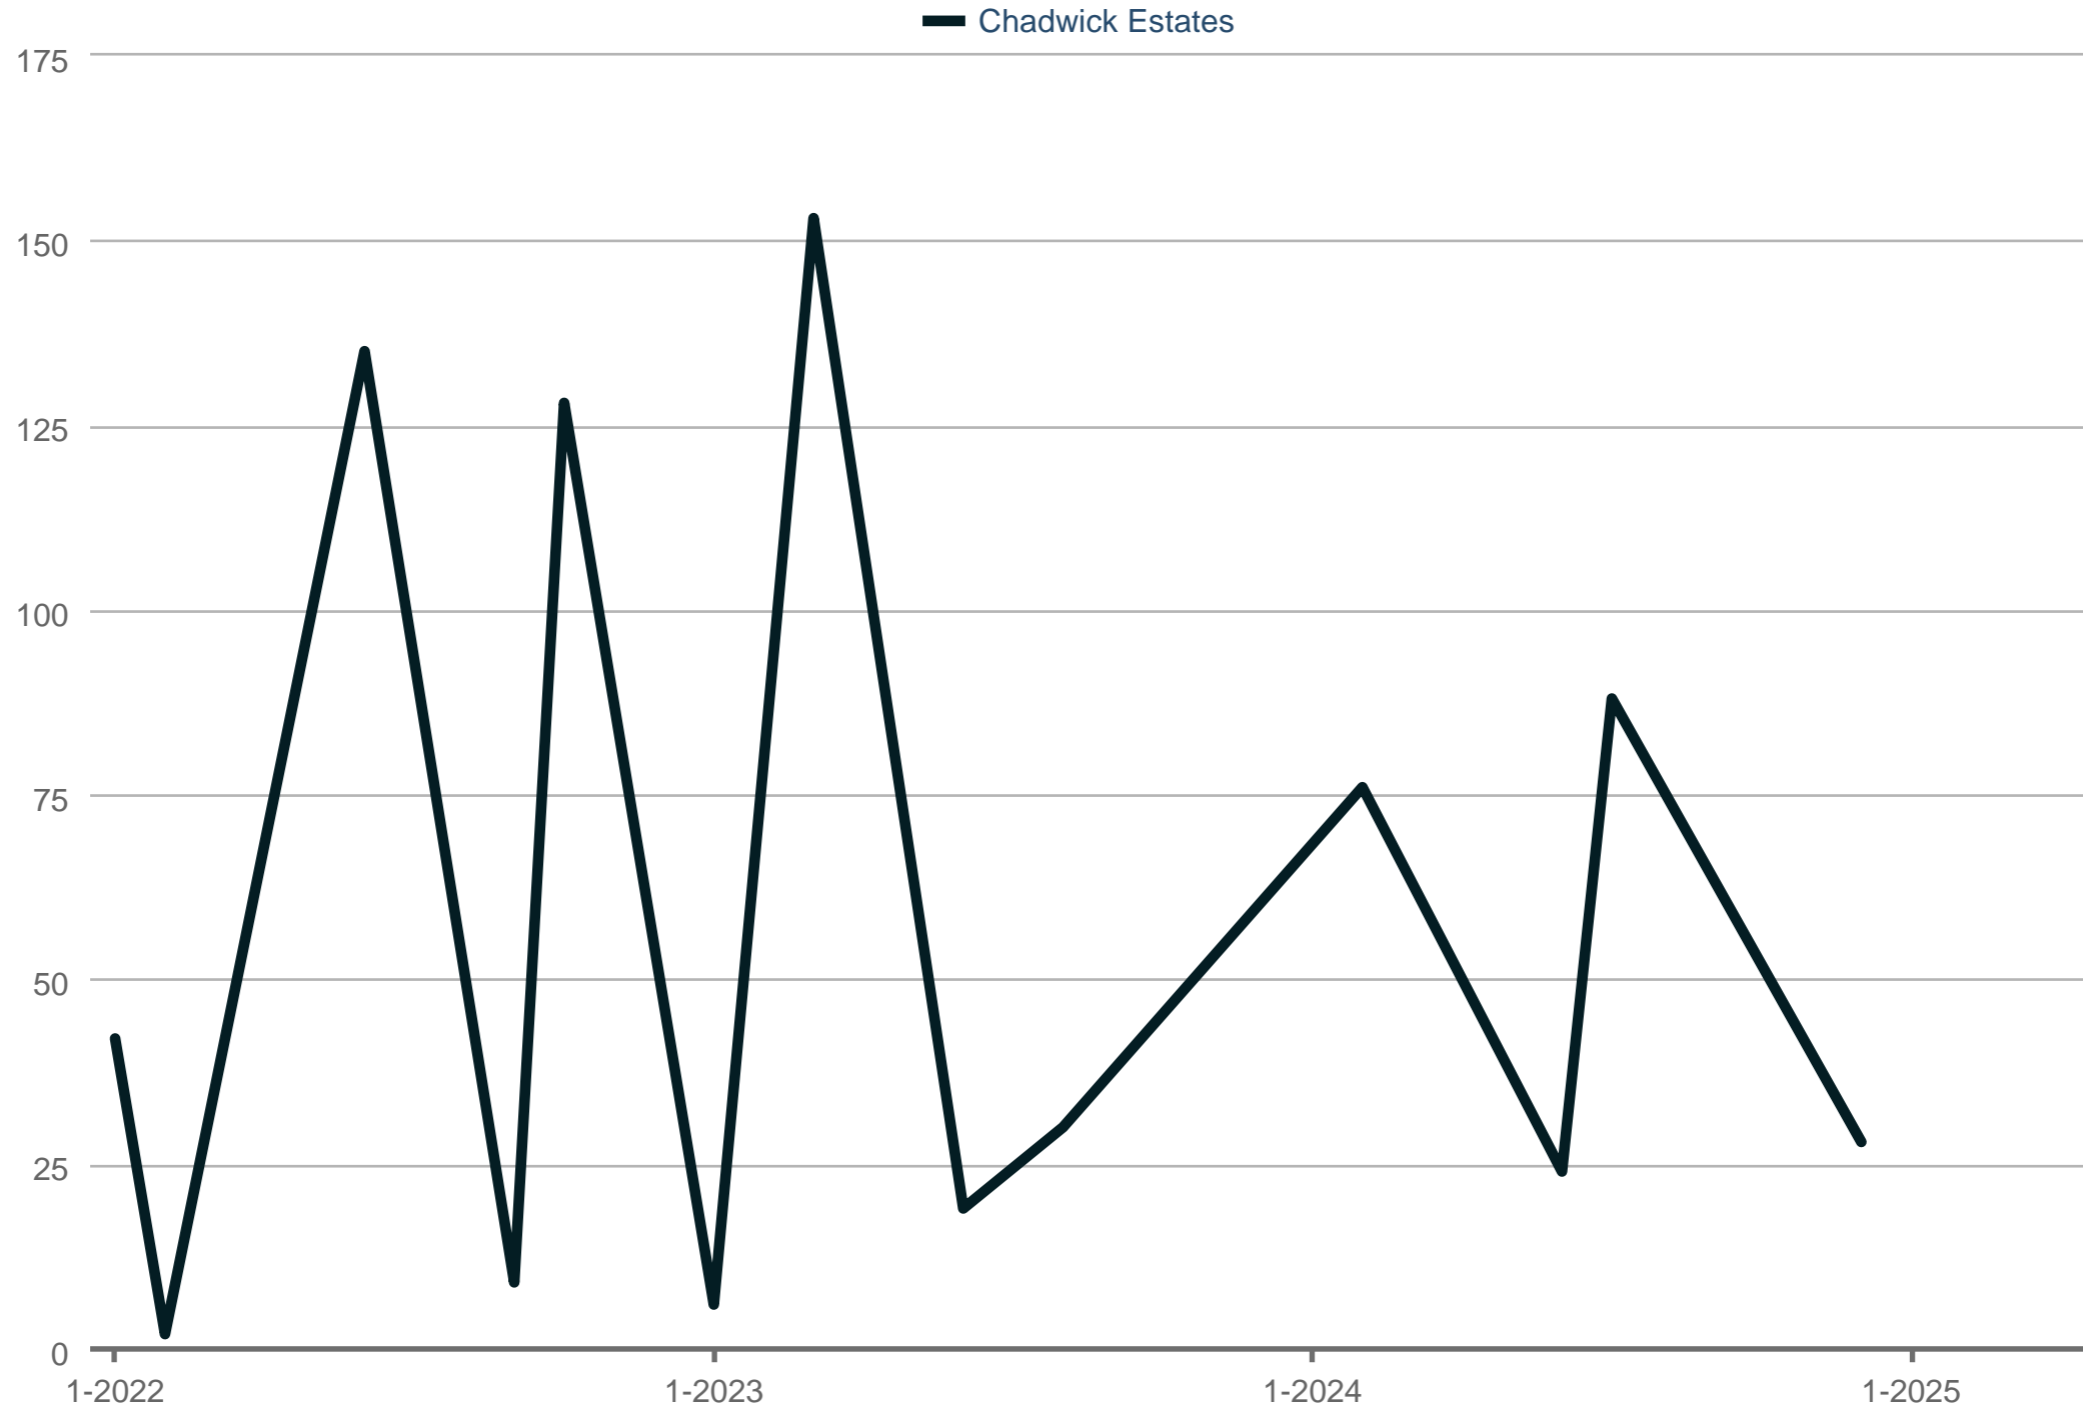

Average Days on Market

Chadwick Estates

Each data point is one month of activity. Data is from May 17, 2025.