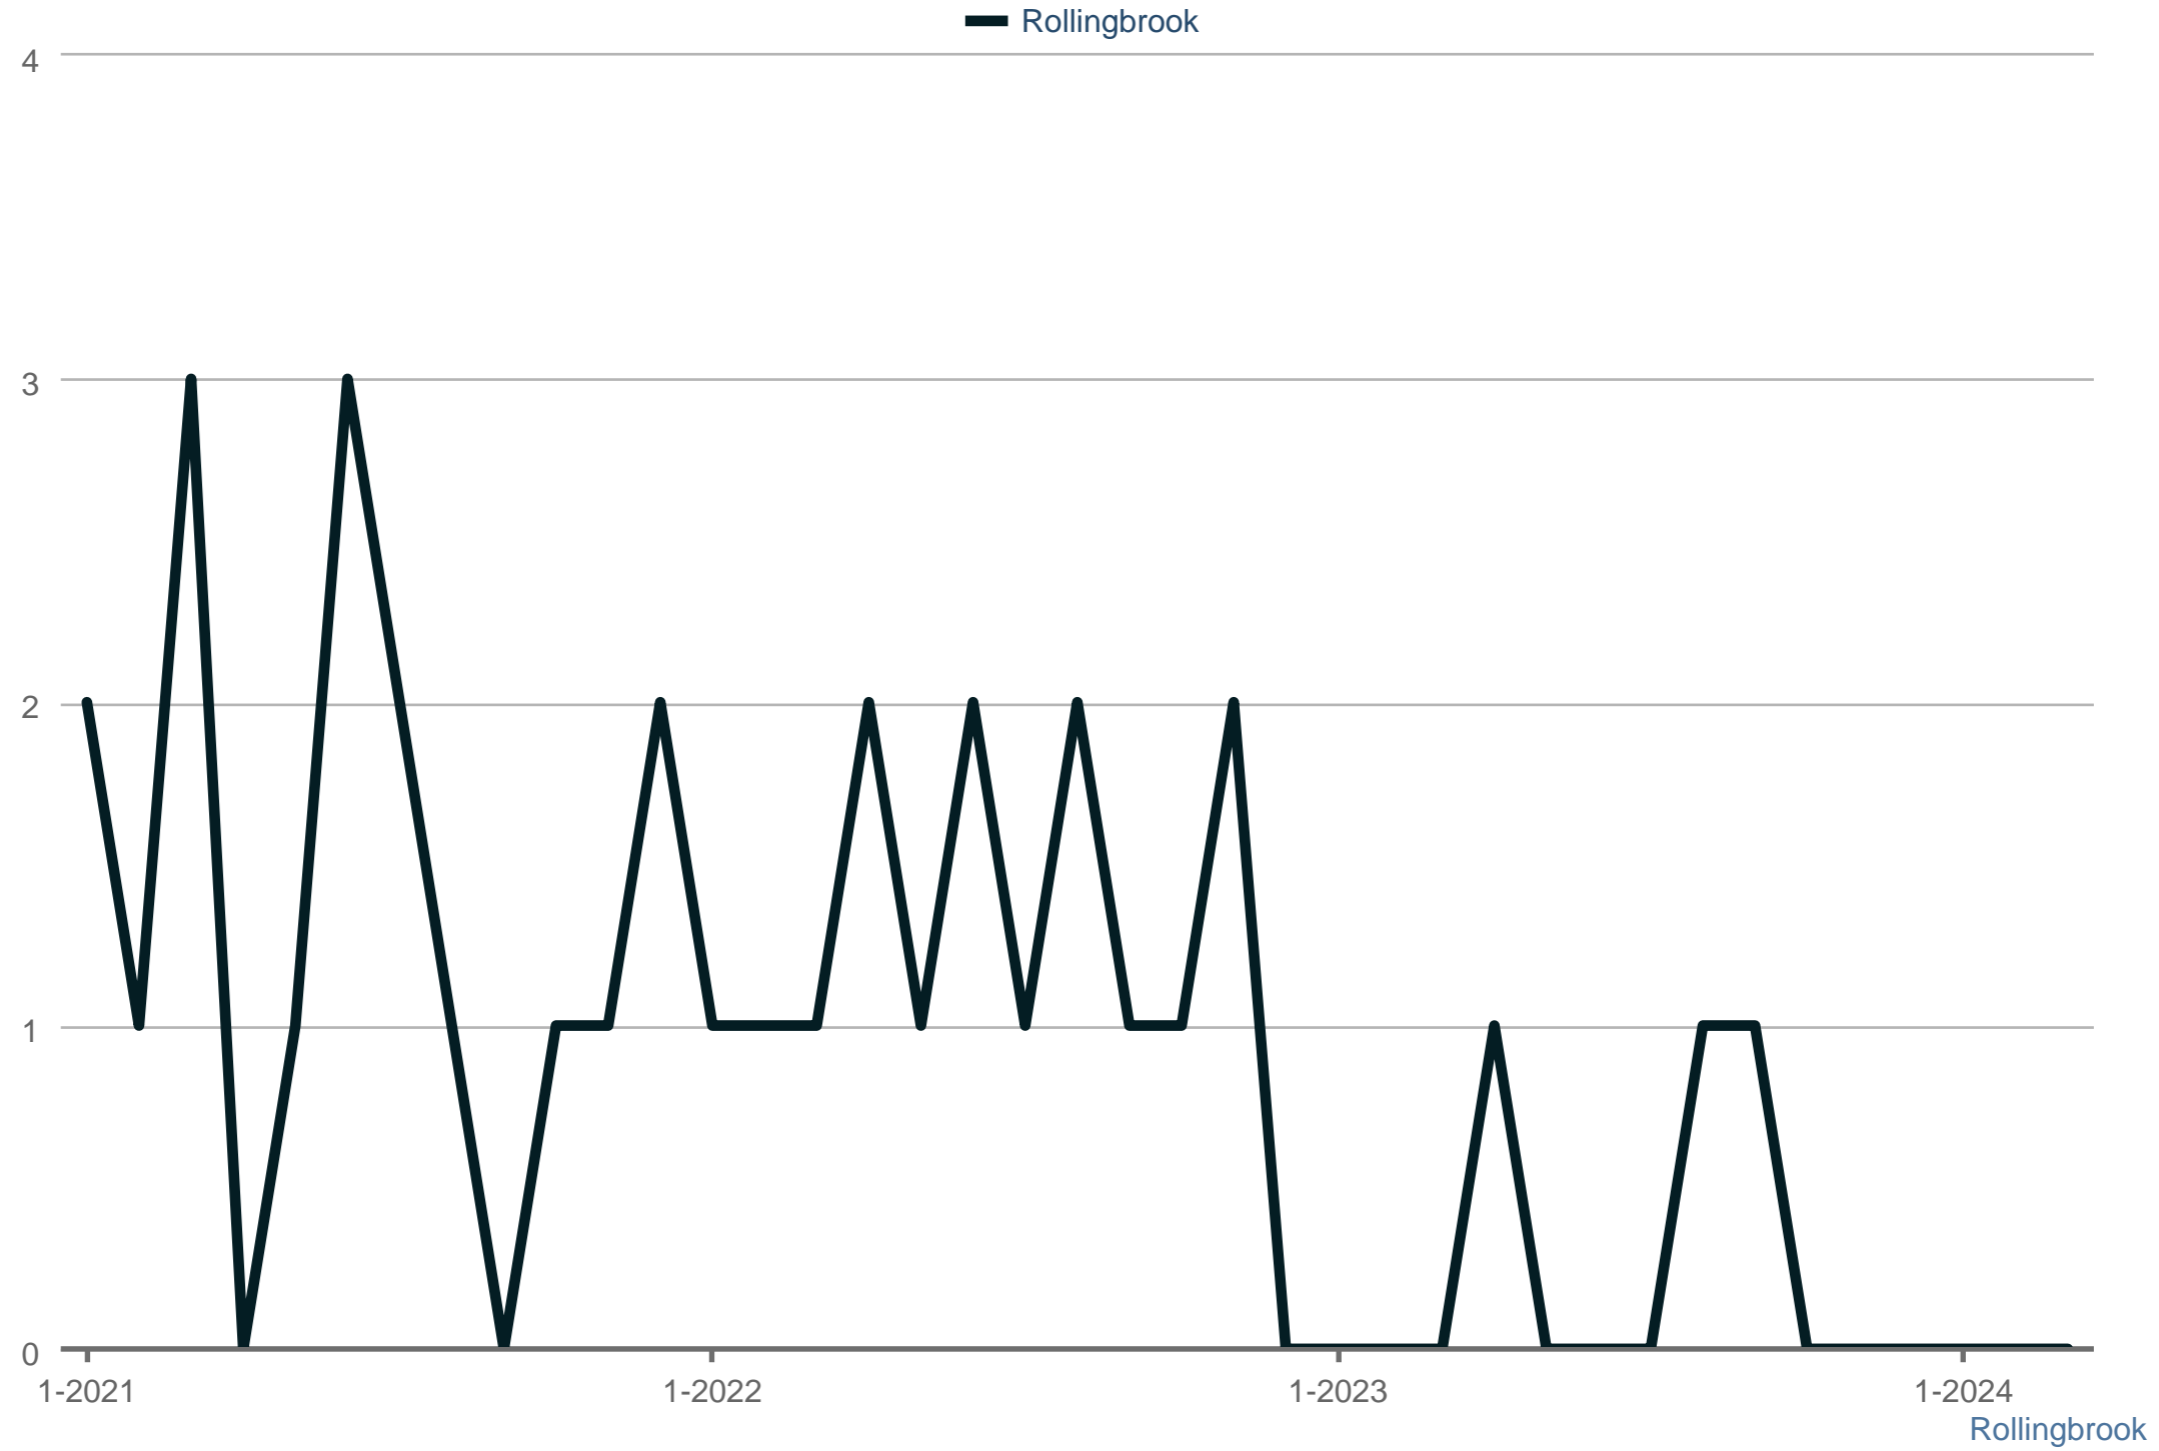

Closed Sales

Each data point is one month of activity. Data is from April 25, 2024.