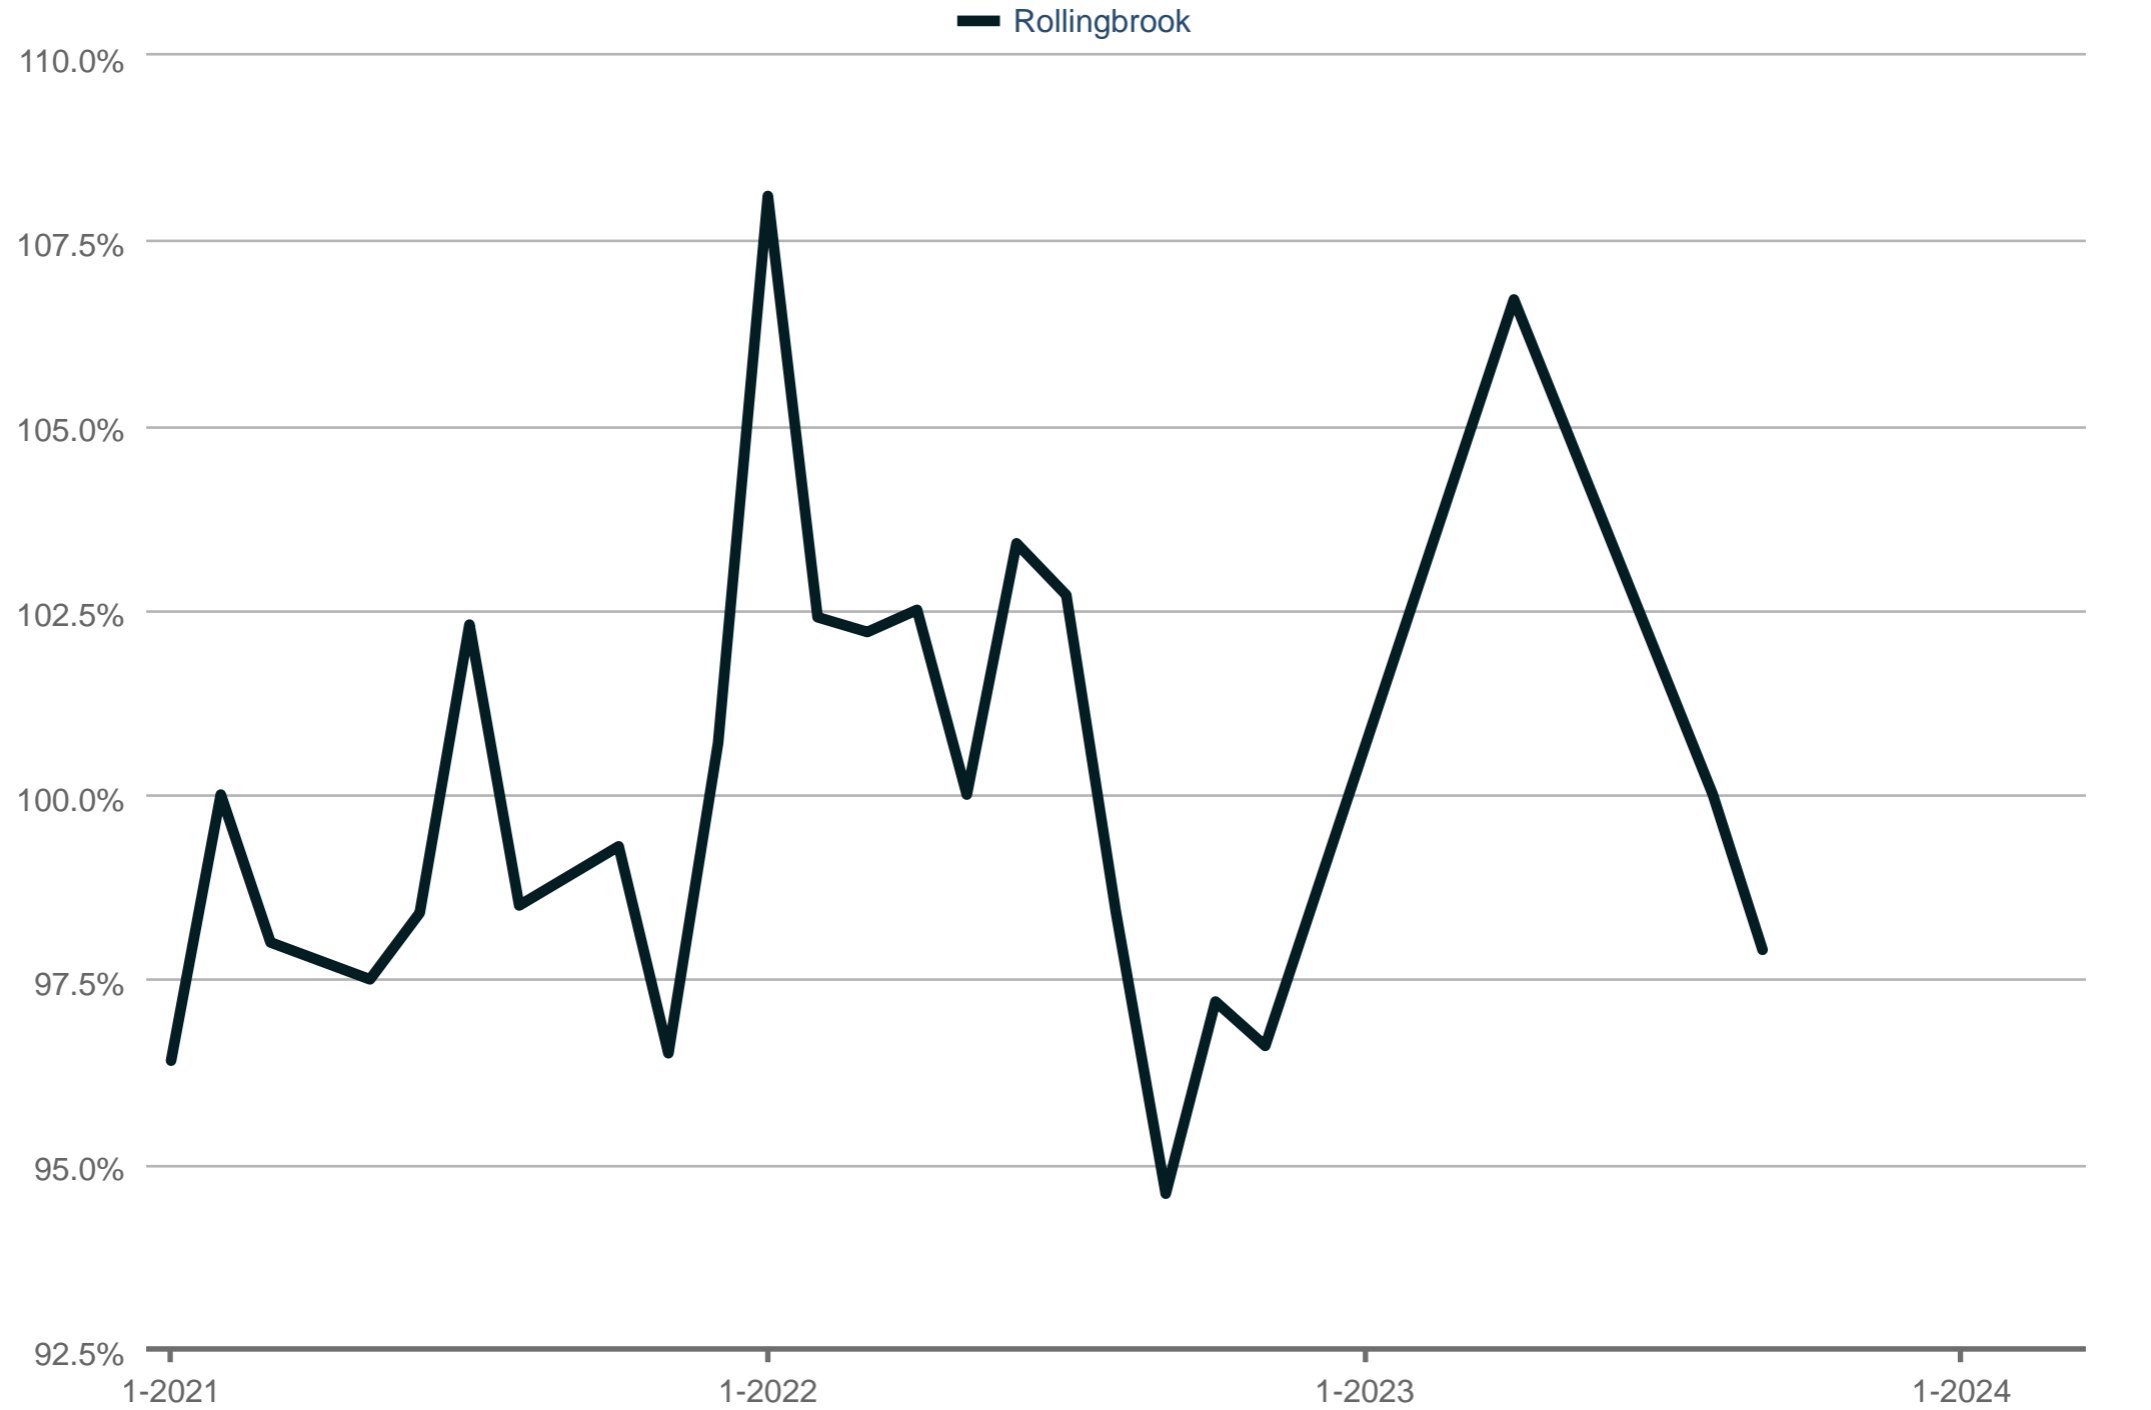

Average Percent of Last List Price

Each data point is one month of activity. Data is from April 23, 2024.