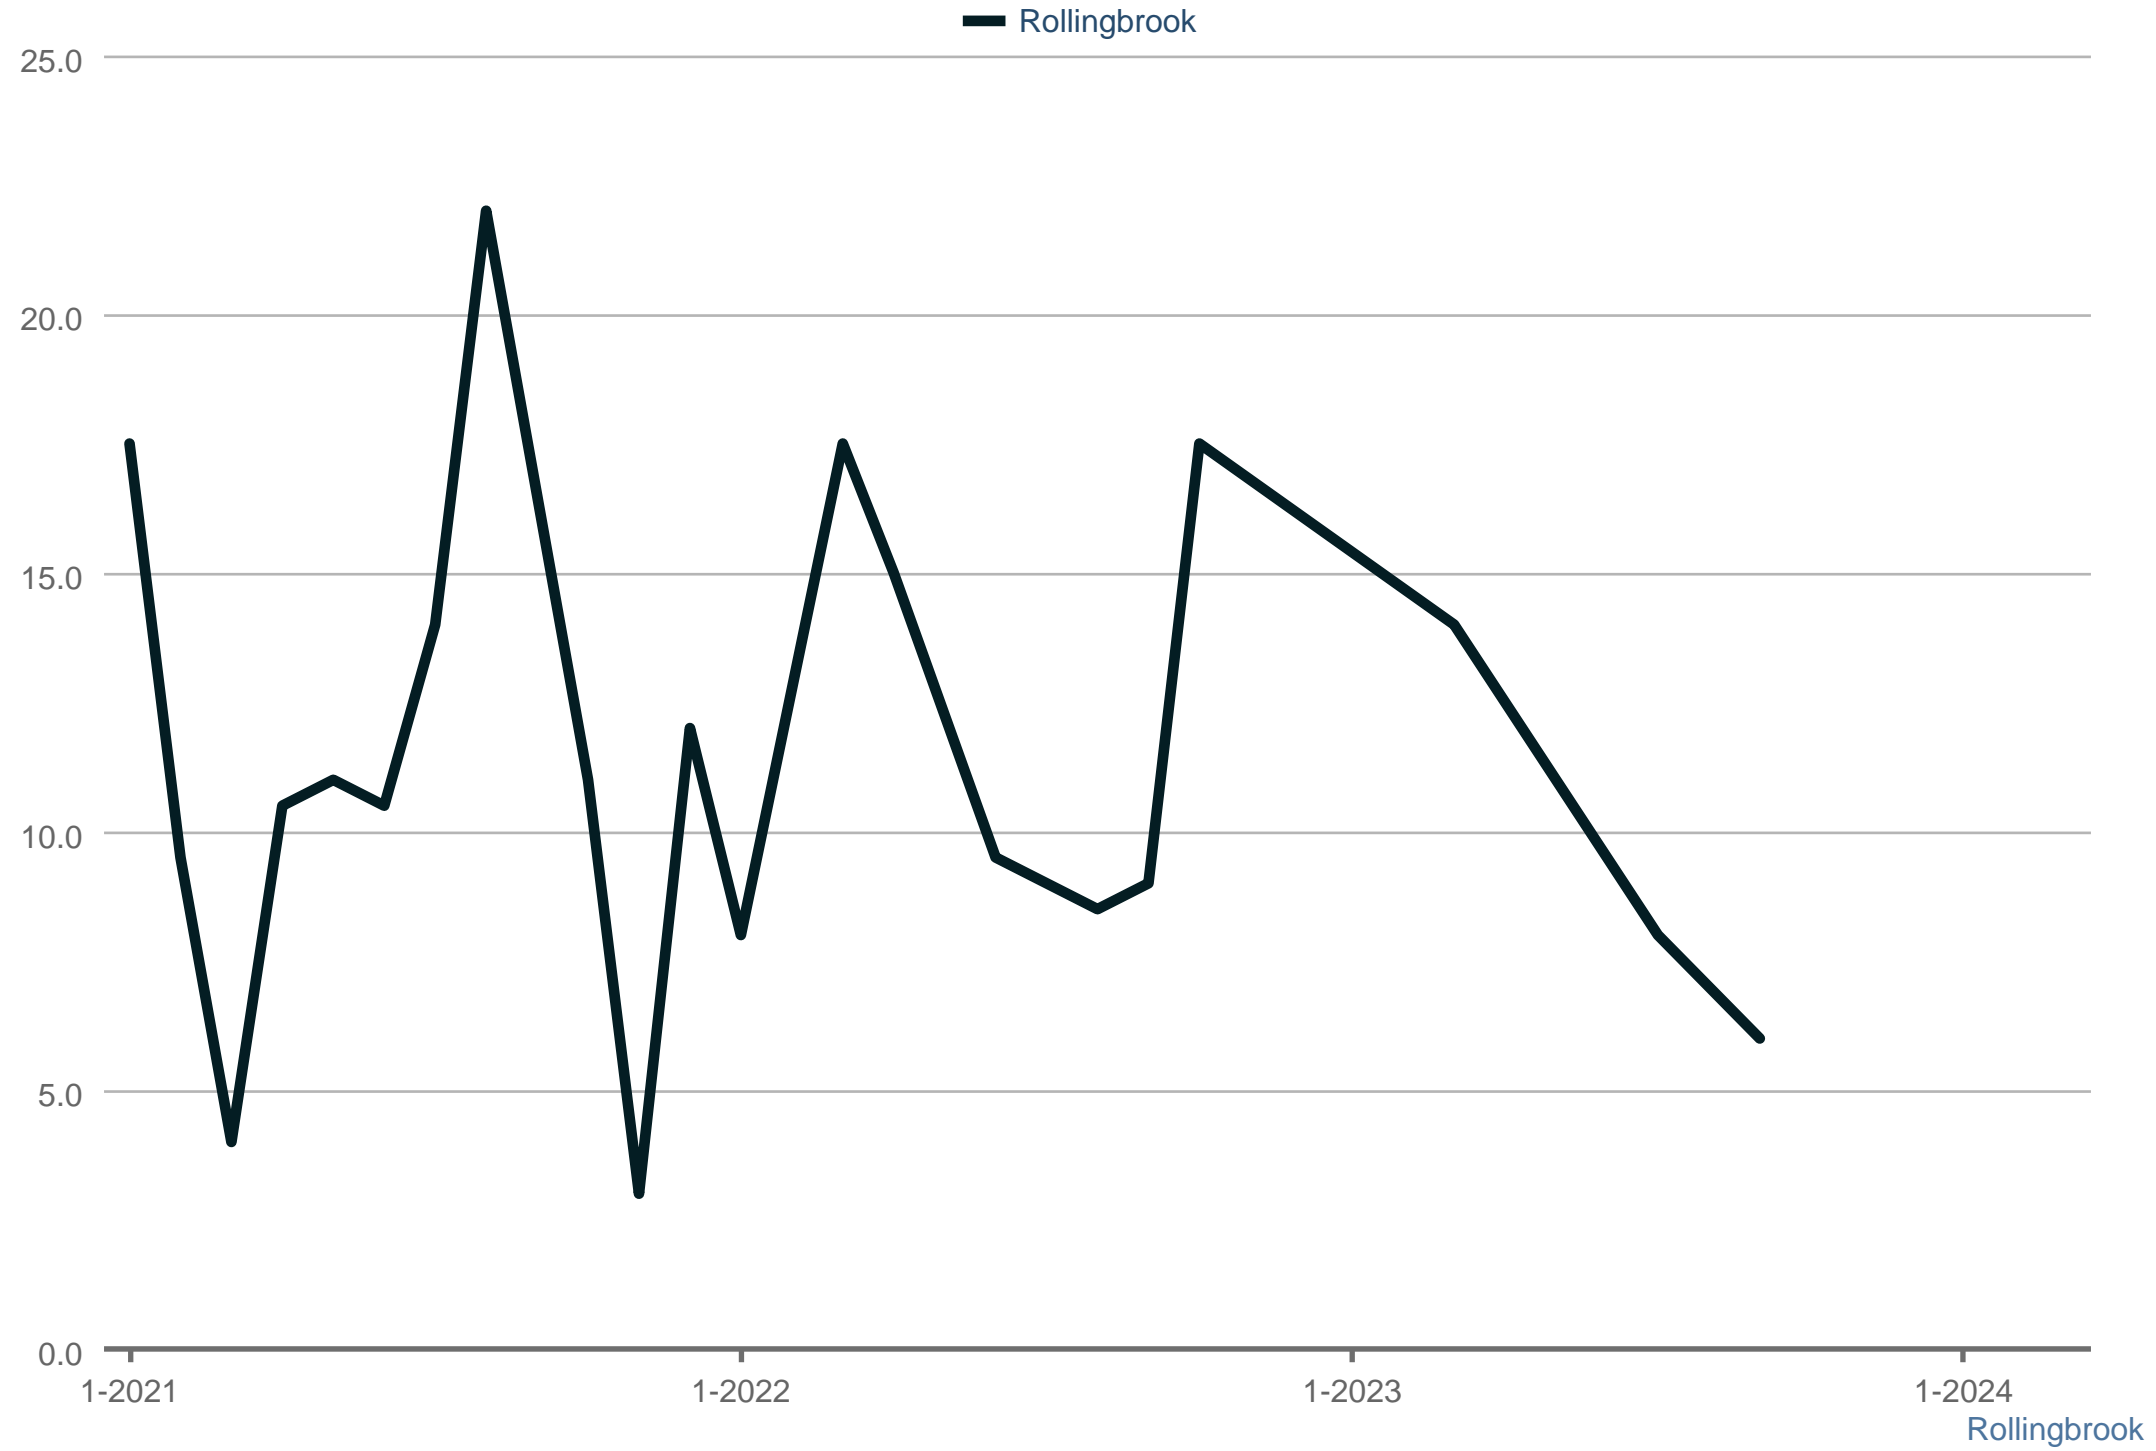

Average Showings to Pending

Each data point is one month of activity. Data is from April 26, 2024.