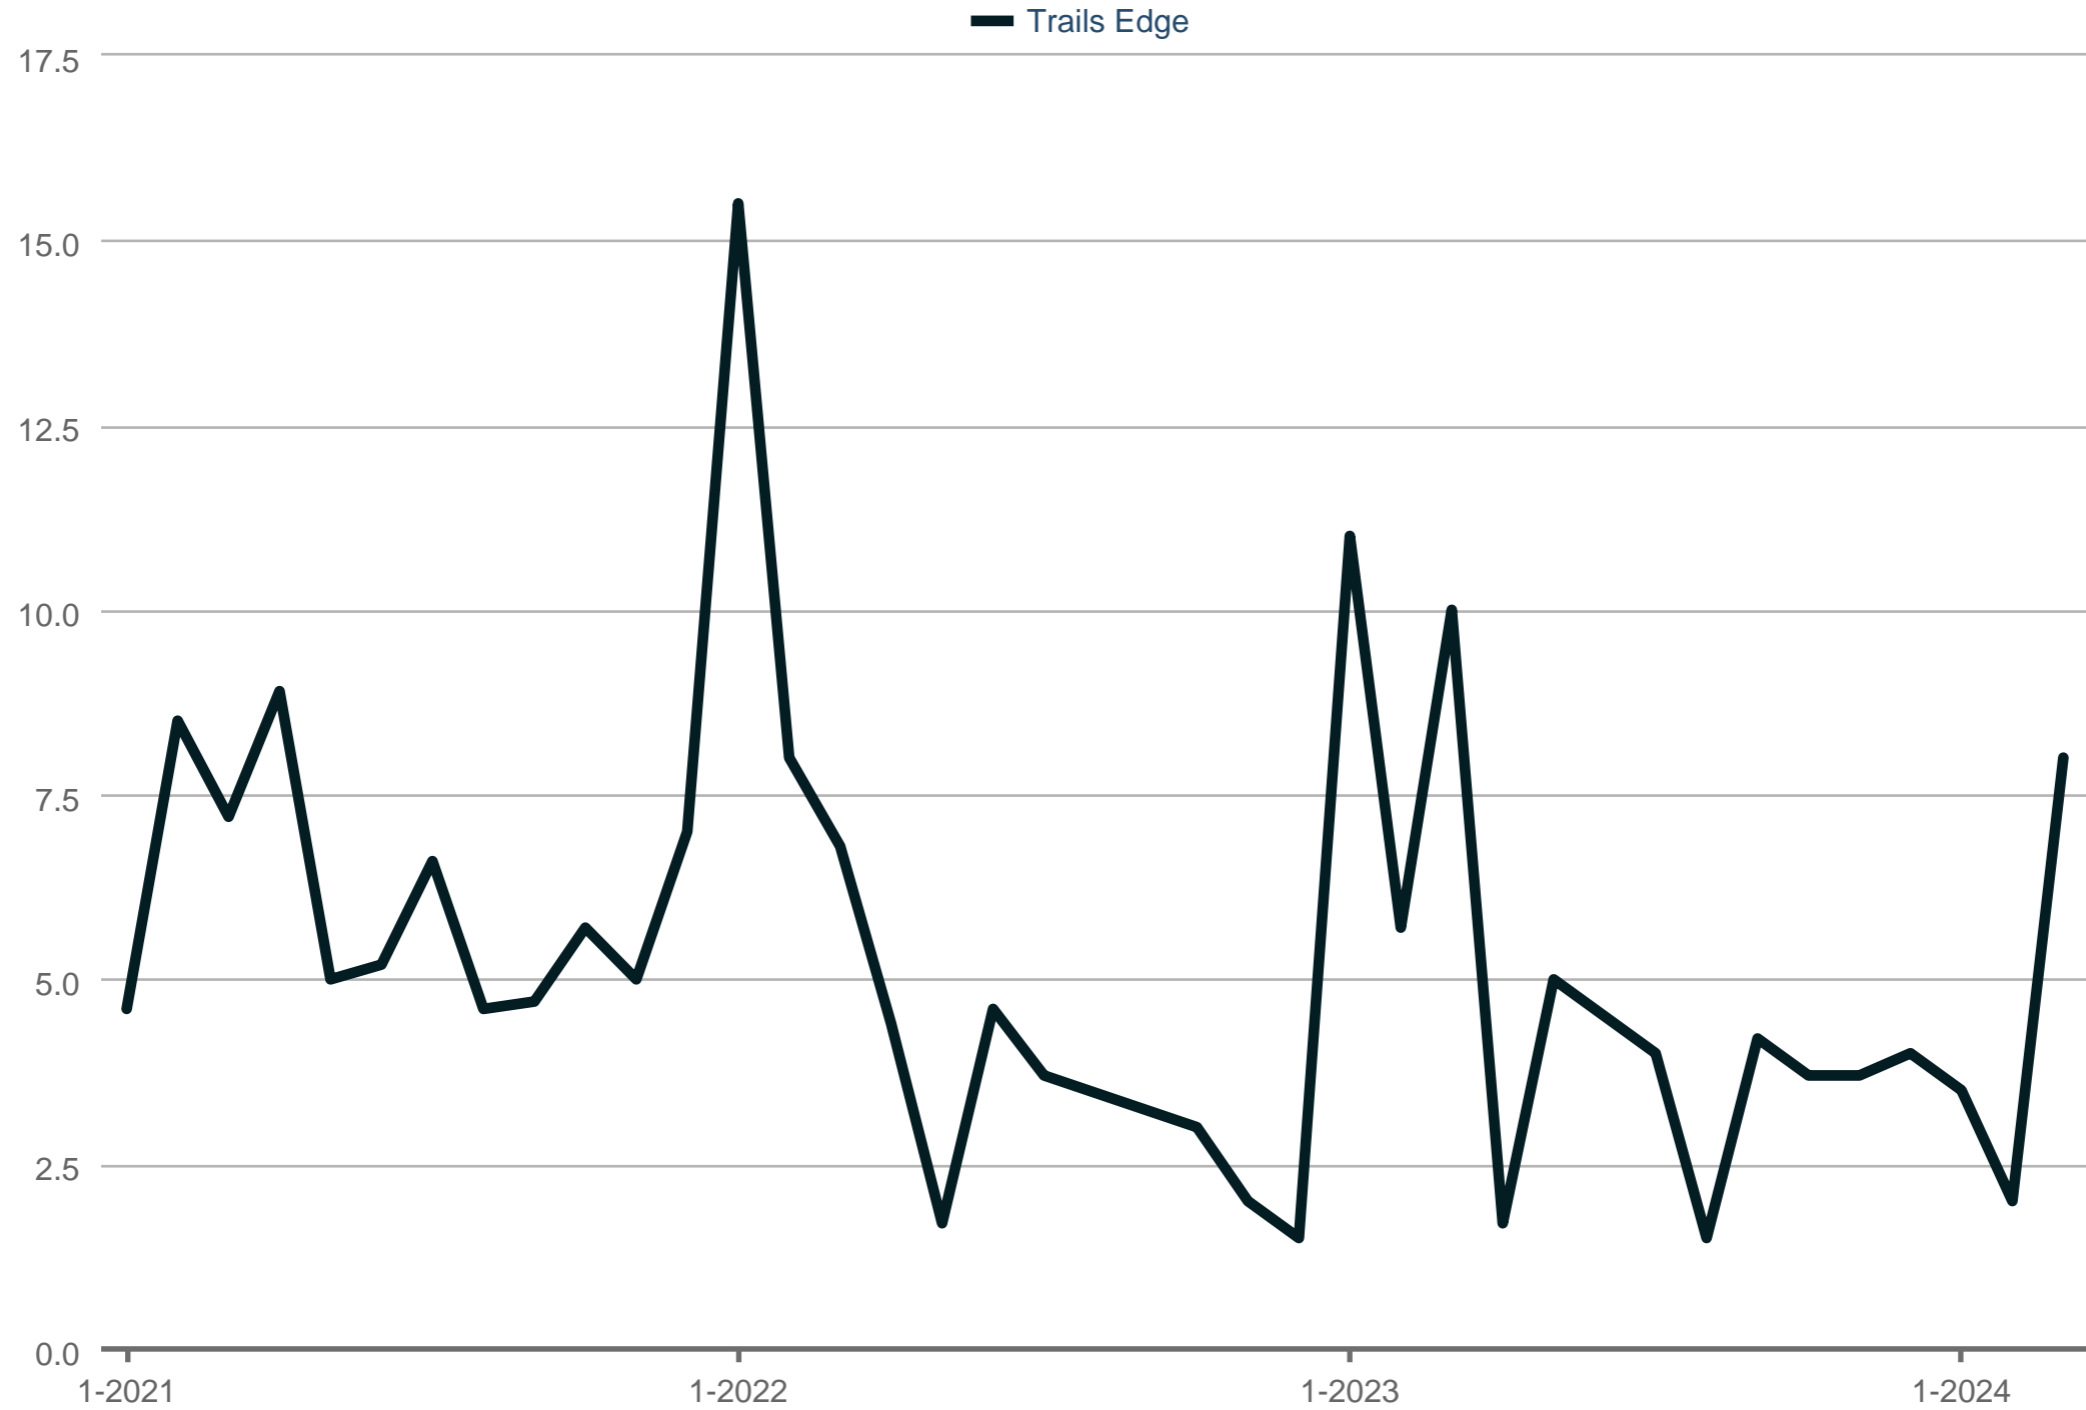

Showings Per Listing

Each data point is one month of activity. Data is from April 23, 2024.